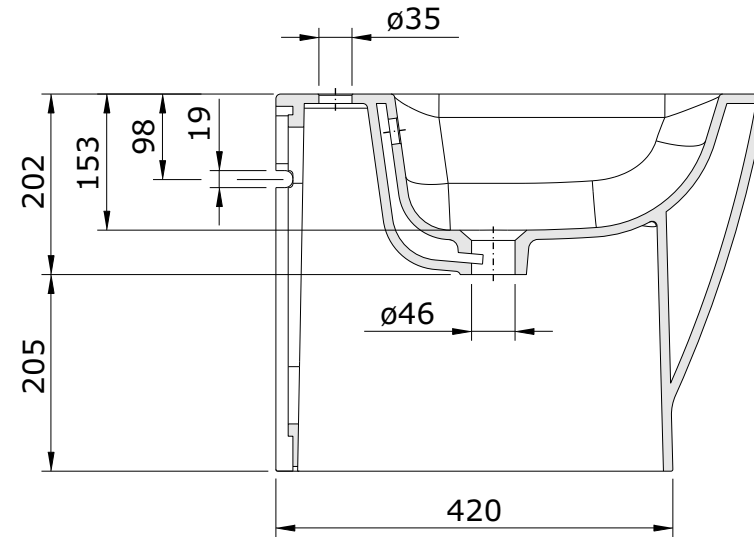

Look
cod.: 134425
ver.: 01

descrição: bidé com furo para tampo e com meia lua
description: bidet with hole for lid and with hole for water supply
description: bidet avec furation pour abbatent et avec alesage pour l'alimentation d'eau

sanindusa®

Os produtos apresentados seguem especificações técnicas internas da SANINDUSA.
As medidas apresentadas estão sujeitas às tolerâncias e variações naturais da cerâmica pelo que serão sempre orientativas.
Reservamos o direito de fazer alterações técnicas que permitam melhorar a funcionalidade dos nossos produtos, sem aviso prévio.

The presented products follow technical specifications from SANINDUSA.
The dimensions of the pieces are subject to natural ceramic tolerances and variations and will be always orientative.
We reserve the right to introduce technical improvements in our products without previous advice.

Les produits présentés suivent les spécifications techniques internes de Sanindusa.
Les dimensions de ceux-ci sont données à titre indicatifs.
Nous nous réservons le droit de procéder aux modifications techniques qui permettraient d'améliorer les fonctionnalités de nos produits, sans préavis.