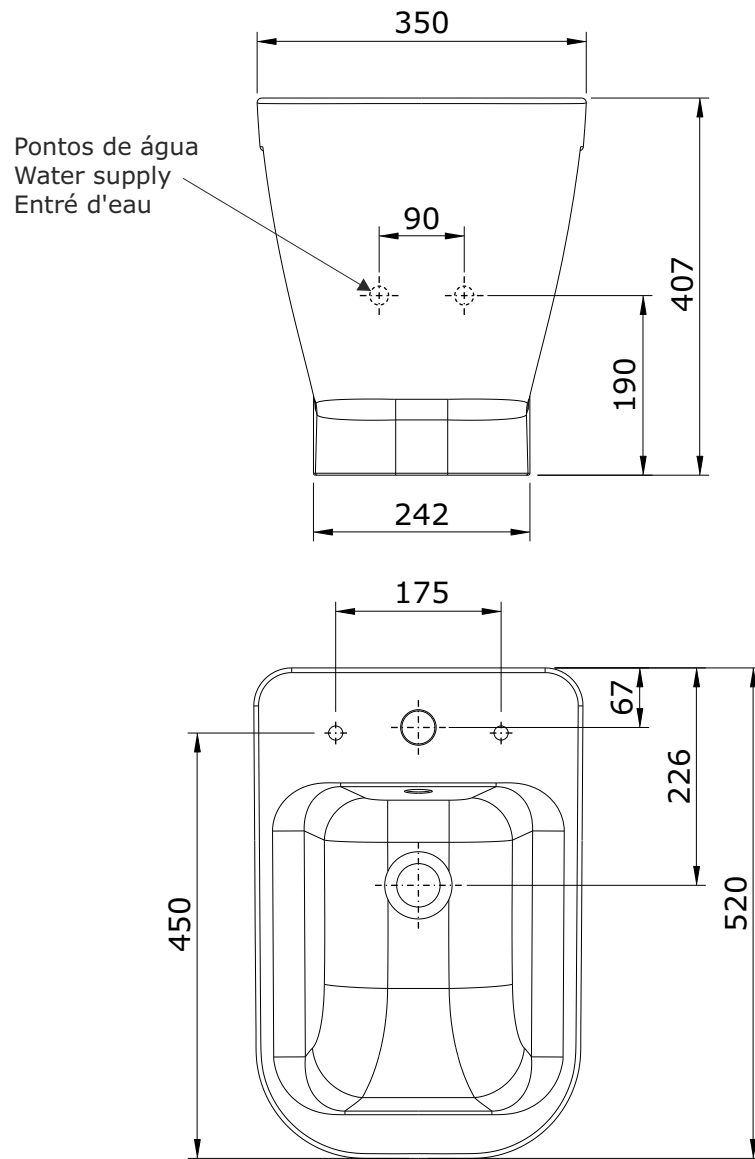

Look
cod.: 134425
ver.: 01

descrição: bidé com furo para tampo e com meia lua
description: bidet with hole for lid and with hole for water supply
description: bidet avec furation pour abbatent et avec alesage pour l'alimentation d'eau

sanindusa®

Os produtos apresentados seguem especificações técnicas internas da SANINDUSA.
As medidas apresentadas estão sujeitas às tolerâncias e variações naturais da cerâmica pelo que serão sempre orientativas.
Reservamos o direito de fazer alterações técnicas que permitam melhorar a funcionalidade dos nossos produtos, sem aviso prévio.

The presented products follow technical specifications from SANINDUSA.
The dimensions of the pieces are subject to natural ceramic tolerances and variations and will be always orientative.
We reserve the right to introduce technical improvements in our products without previous advice.

Les produits présentés suivent les spécifications techniques internes de Sanindusa.
Les dimensions de ceux-ci sont données à titre indicatifs.
Nous nous réservons le droit de procéder aux modifications techniques qui permettraient d'améliorer les fonctionnalités de nos produits, sans préavis.