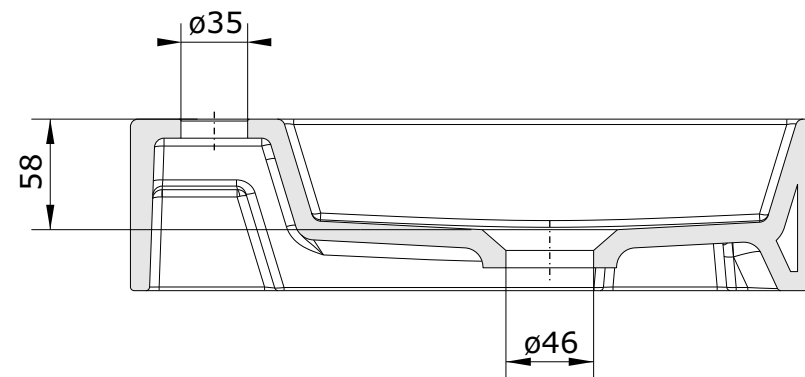

Note
cod.: 108100
ver.: 04

descrição: lavatório 36x18
description: 36x18 washbasin
description: vasque 36x18

sanindusa®

Compatível com válvula sempre aberta para lavatórios e torneiras sem VDA
Compatible with unslotted waste for basins and taps without pop-up waste
Compatible avec vidage ouvert pour lavabos et robinets sans vidage

The presented products follow technical specifications from SANINDUSA.
The dimensions of the pieces are subject to natural ceramic tolerances and variations and will be always orientative.
We reserve the right to introduce technical improvements in our products without previous advice.