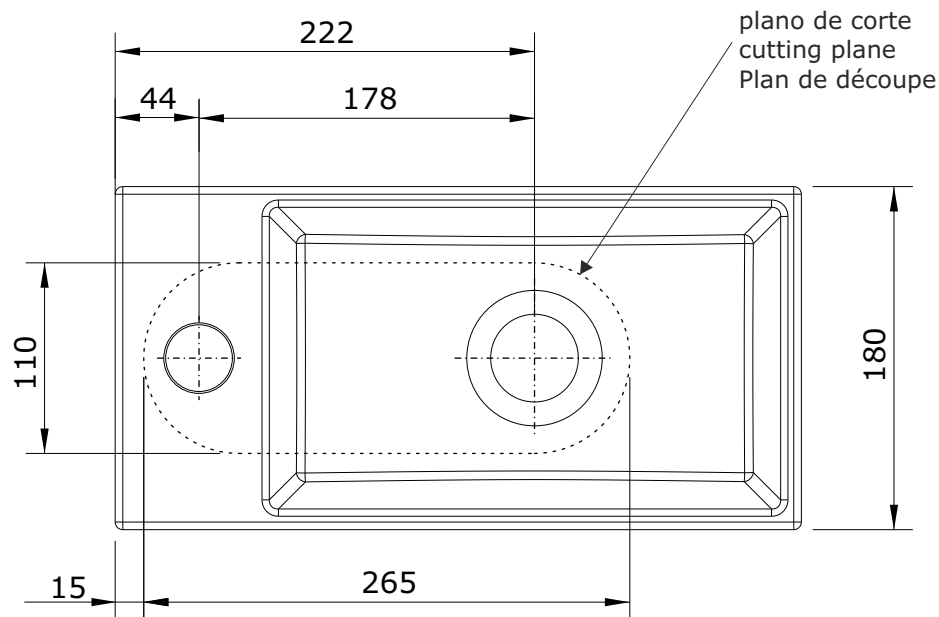

Note
cod.: 108100
ver.: 04

descrição: lavatório 36x18
description: 36x18 washbasin
description: vasque 36x18

sanindusa®

Compatível com válvula sempre aberta para lavatórios e torneiras sem VDA
Compatible with unslotted waste for basins and taps without pop-up waste
Compatible avec vidage ouvert pour lavabos et robinets sans vidage

The presented products follow technical specifications from SANINDUSA.
The dimensions of the pieces are subject to natural ceramic tolerances and variations and will be always orientative.
We reserve the right to introduce technical improvements in our products without previous advice.