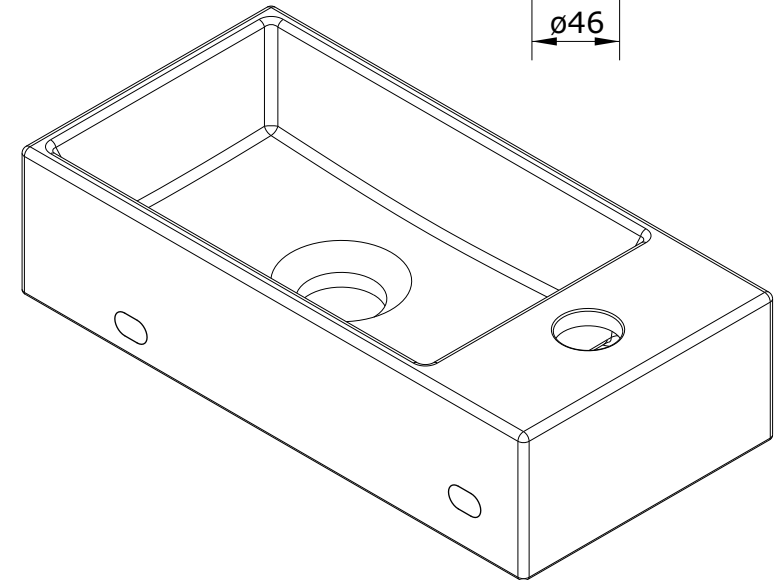

Note
cod.: 108100D
ver.: 01

descrição: lavatório de parede 36x18 direito
description: wall hung right washbasin 36x18
description: lavabo mural 36x18 droit

sanindusa®

Compatível com válvula sempre aberta para lavatórios e torneiras sem VDA
Compatible with unslotted waste for basins and taps without pop-up waste
Compatible avec vidage ouvert pour lavabos et robinets sans vidage

The presented products follow technical specifications from SANINDUSA.
The dimensions of the pieces are subject to natural ceramic tolerances and variations and will be always orientative.
We reserve the right to introduce technical improvements in our products without previous advice.