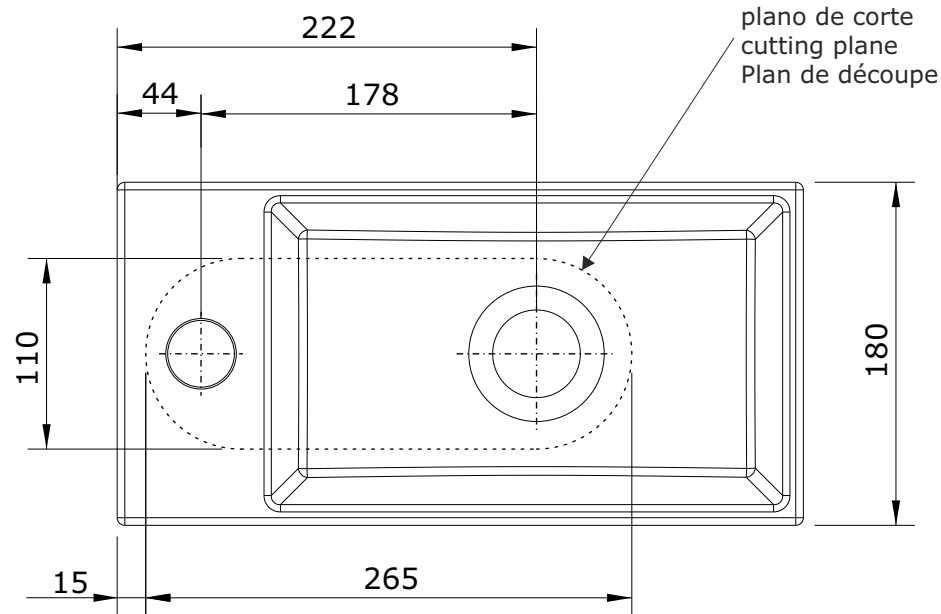

Note
cod.: 108100D
ver.: 01

descrição: lavatório de parede 36x18 direito
description: wall hung right washbasin 36x18
description: lavabo mural 36x18 droit

sanindusa®

Compatível com válvula sempre aberta para lavatórios e torneiras sem VDA
Compatible with unslotted waste for basins and taps without pop-up waste
Compatible avec vidage ouvert pour lavabos et robinets sans vidage

The presented products follow technical specifications from SANINDUSA.
The dimensions of the pieces are subject to natural ceramic tolerances and variations and will be always orientative.
We reserve the right to introduce technical improvements in our products without previous advice.