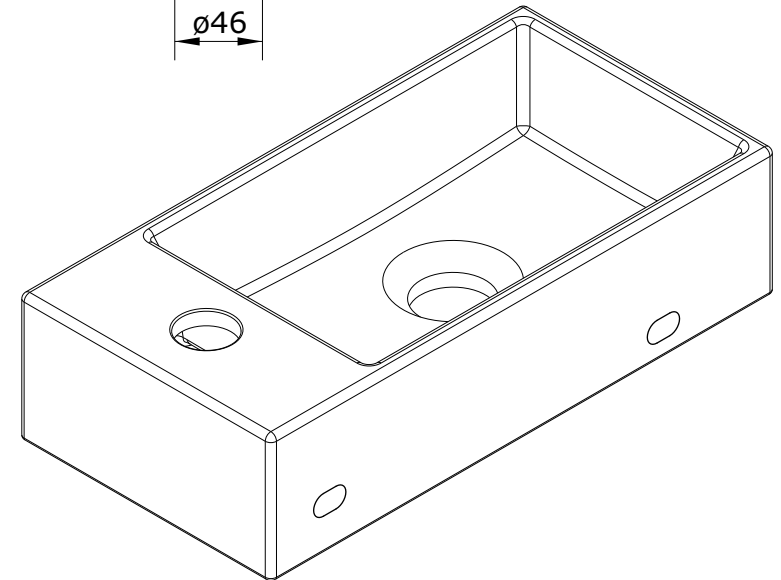

Note  
cod.: 108100E  
ver.: 01

descrição: lavatório de parede 36x18 esquerdo  
description: wall hung left washbasin 36x18  
description: lavabo mural 36x18 gauche

sanindusa®

**Compatível com válvula sempre aberta para lavatórios e torneiras sem VDA**  
**Compatible with unslotted waste for basins and taps without pop-up waste**  
**Compatible avec vidage ouvert pour lavabos et robinets sans vidage**

The presented products follow technical specifications from SANINDUSA.  
The dimensions of the pieces are subject to natural ceramic tolerances and variations and will be always orientative.  
We reserve the right to introduce technical improvements in our products without previous advice.