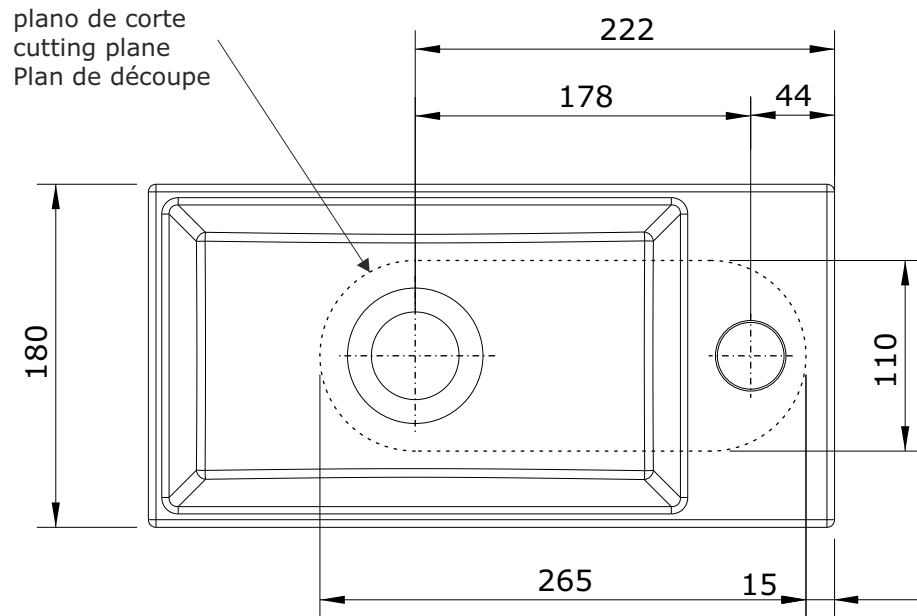

Note  
cod.: 108100E  
ver.: 01

descrição: lavatório de parede 36x18 esquerdo  
description: wall hung left washbasin 36x18  
description: lavabo mural 36x18 gauche

sanindusa®

**Compatível com válvula sempre aberta para lavatórios e torneiras sem VDA**  
**Compatible with unslotted waste for basins and taps without pop-up waste**  
**Compatible avec vidage ouvert pour lavabos et robinets sans vidage**

The presented products follow technical specifications from SANINDUSA.  
The dimensions of the pieces are subject to natural ceramic tolerances and variations and will be always orientative.  
We reserve the right to introduce technical improvements in our products without previous advice.