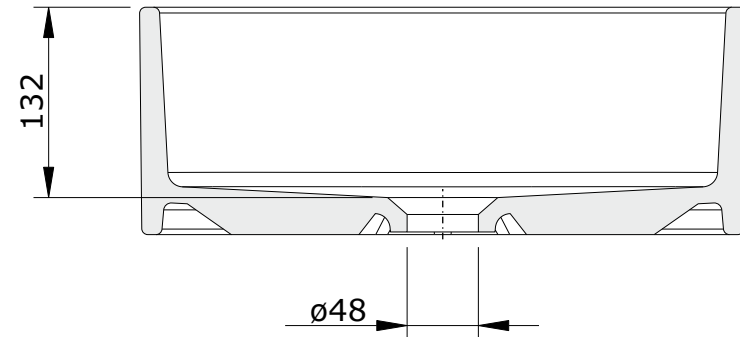

Round
cod.: 108980
ver.: 02

descrição: lavatório de pousar 40
description: washbasin to place 40
description: vasque a poser 40

sanindusa®

Nota: lavatório não compatível com válvula VDA

Note: wash basin not compatible with pop-up waste

The presented products follow technical specifications from SANINDUSA.
The dimensions of the pieces are subject to natural ceramic tolerances and variations and will be always orientative.
We reserve the right to introduce technical improvements in our products without previous advice.