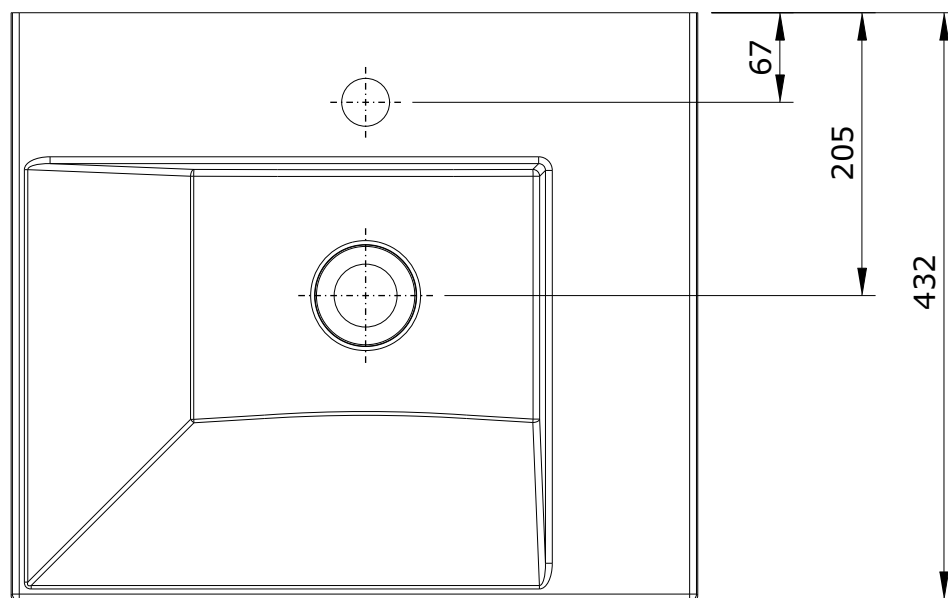

Vista
cod.: 109400
ver.: 03

descrição: lavatório 50x43
description: 50x43 wall mounted basin
description: lavabo mural 50x43

sanindusa®

Compatível com válvula sempre aberta para lavatórios e torneiras sem VDA
Compatible with unslotted waste for basins and taps without pop-up waste
Compatible avec vidage ouvert pour lavabos et robinets sans vidage

The presented products follow technical specifications from SANINDUSA.
The dimensions of the pieces are subject to natural ceramic tolerances and variations and will be always orientative.
We reserve the right to introduce technical improvements in our products without previous advice.