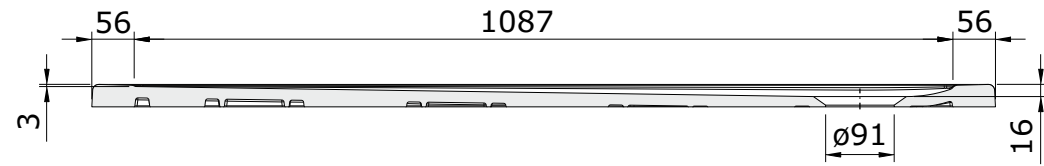

Stepin  
cod.: 107572AD  
ver.: 01

descrição: base de duche antiderrapante 120x70x3  
description: 120x70x3 anti-slip shower tray  
description: receveur de douche antidérapant 120x70x3

sanindusa®

CLASSE  
CLASS  
CLASE **2**

The presented products follow technical specifications from SANINDUSA.  
The dimensions of the pieces are subject to natural ceramic tolerances and variations and will be always orientative.  
We reserve the right to introduce technical improvements in our products without previous advice.