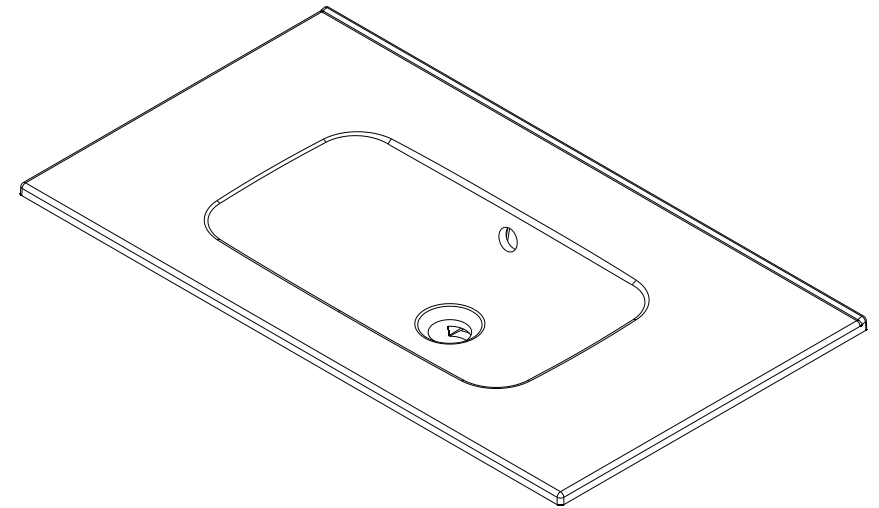

Área
cod.: 108499
ver.: 00

descrição: lavatório de encastrar 81 sem furo para torneira
description: 81 countertop basin without tap hole
description: vasque a encastrar 81 sans trou de robinetterie

sanindusa®

The presented products follow technical specifications from SANINDUSA.
The dimensions of the pieces are subject to natural ceramic tolerances and variations and will be always orientative.
We reserve the right to introduce technical improvements in our products without previous advice.