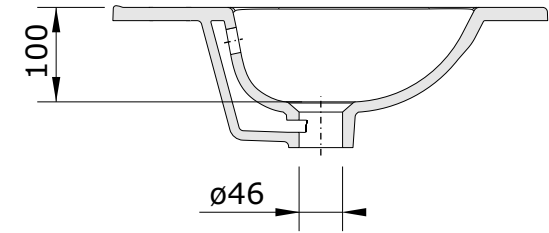

Área
cod.: 108499
ver.: 00

descrição: lavatório de encastrar 81 sem furo para torneira
description: 81 countertop basin without tap hole
description: vasque a encastrar 81 sans trou de robinetterie

sanindusa®

The presented products follow technical specifications from SANINDUSA.
The dimensions of the pieces are subject to natural ceramic tolerances and variations and will be always orientative.
We reserve the right to introduce technical improvements in our products without previous advice.