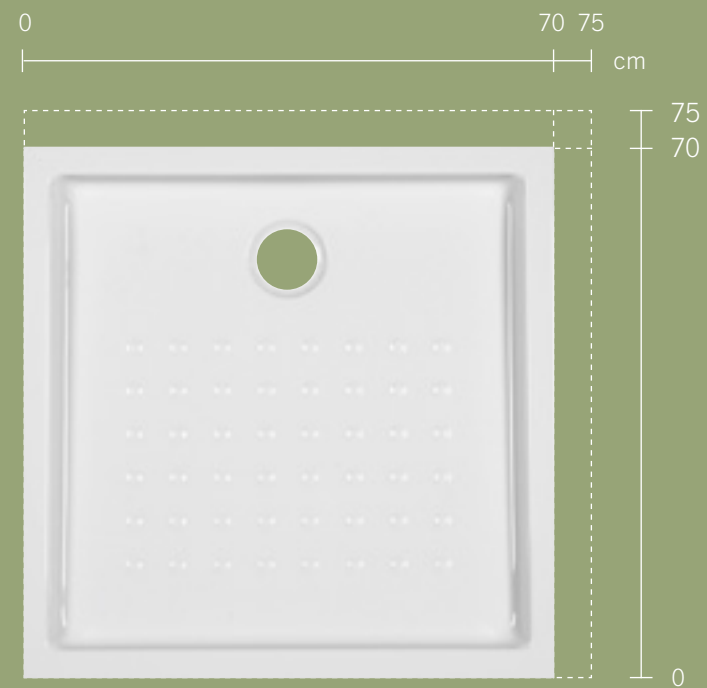

MOSAICO

ACRYLIC . ACRYLIQUE

AVAILABLE DIMENSIONS

DIMENSIONS DISPONIBLES

SYMBOLS

SYMBLES

Floor standing
Poser

Recessed
Encastrer

Texture
Texture