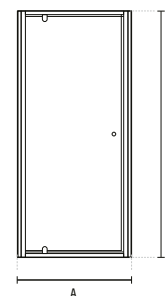

SAFIRA SIDE PANEL
PANNEAU LATÉRAL SAFIRA

Reversible glass door (6mm). Adjustable profiles from 0 to 25mm, with chrome finish. Compatible with bifold door 80/90/100, pivot door 80/90/100, sliding door 100/120/140/160.

Panneau réversible en verre trempé (6mm). Profil réglable de 0 à 25mm, avec finition chrome. Compatible avec porte bifold 80/90/100, porte pivotante 80/90/100, porte coulissante 100/120/140/160.

		A	B	KG
89647022	70	665-690	1900	23.00
89648022	80	765-790	1900	26.00
89649022	90	865-890	1900	28.80