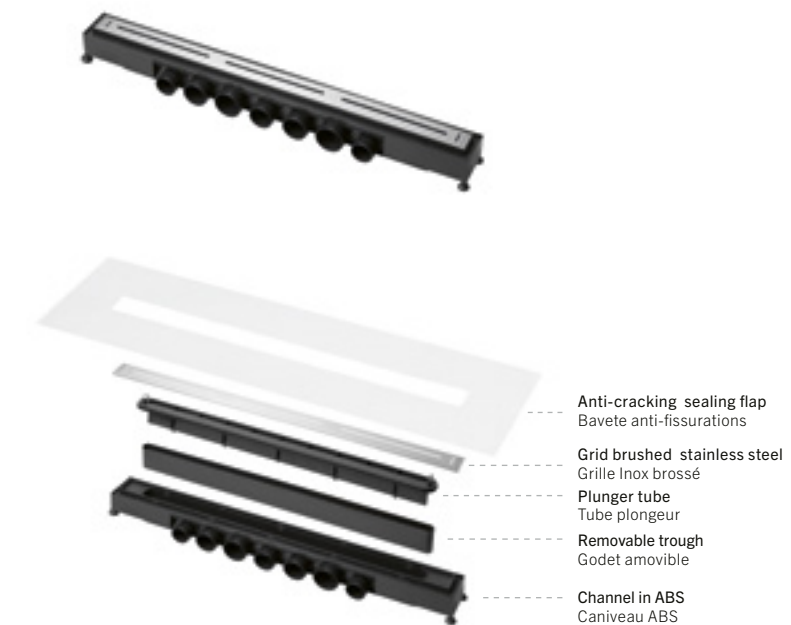

METRIC SHOWER CHANNEL CANIVEAU DE DOUCHE METRIC

	CM	A	B	C	D	E	KG
49070	70	700	92	80-120	674	50	1.80
49080	80	800	92	80-120	774	50	1.90
49090	90	900	92	80-120	874	50	2.50