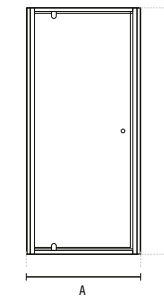

Reversible glass door (4mm) with brass handle. Adjustable profiles from 0 to 50mm, with chrome finish. Application: for alcove fitting with 1 inline panel, with 1 or 2 side panels.

Porte réversible en verre trempé (4mm) avec poignée en laiton. Profil réglable de 0 à 50mm, avec finition chrome. Application: encastrée, avec 1 panneau inline, avec 1 ou 2 panneaux latéraux.

		A	B	KG
89638022	80	740-790	1900	21.70
89639022	90	840-890	1900	23.90
89630022	100	940-990	1900	26.20

Reversible glass door (6mm) with brass handle. Adjustable profiles from 0 to 50mm, with chrome finish. Application: for alcove fitting with 1 inline panel, with 1 or 2 side panels.

Porte réversible en verre trempé (6mm) avec poignée en laiton. Profils réglables de 0 à 50mm, avec finition chrome. Application: encastrée, avec 1 panneau inline, avec 1 ou 2 panneaux latéraux.

		A	B	KG
89628022	80	740-790	1900	21.70
89629022	90	840-890	1900	23.90
89620022	100	940-990	1900	26.20

Reversible glass door (6mm). Adjustable profiles from 0 to 25mm, with chrome finish. Compatible with bifold door 80/90/100, pivot door 80/90/100, sliding door 100/120/140/160.

Panneau réversible en verre trempé (6mm). Profil réglable de 0 à 25mm, avec finition chrome. Compatible avec porte bifold 80/90/100, porte pivotante 80/90/100, porte coulissante 100/120/140/160.

		A	B	KG
89647022	70	665-690	1900	23.00
89648022	80	765-790	1900	26.00
89649022	90	865-890	1900	28.80

Reversible glass door (4mm) with brass handle. Adjustable profiles from 0 to 50mm, with chrome finish. Application: for alcove fitting with 1 inline panel, with 1 or 2 side panels.