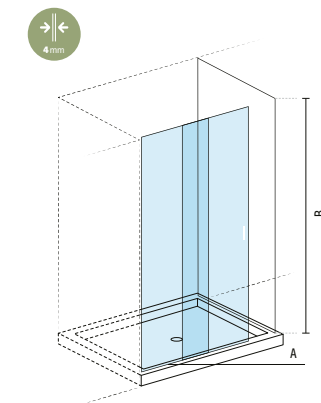

VERSUS SLIDING DOOR
PORTE DE DOUCHE VERSUS
AVEC 1 PORTE COULISSANTE

		A	B	KG
89310000	100	980-1020	1900	25.30
89312000	120	1180-1220	1900	31.00
89314000	140	1380-1420	1900	35.80