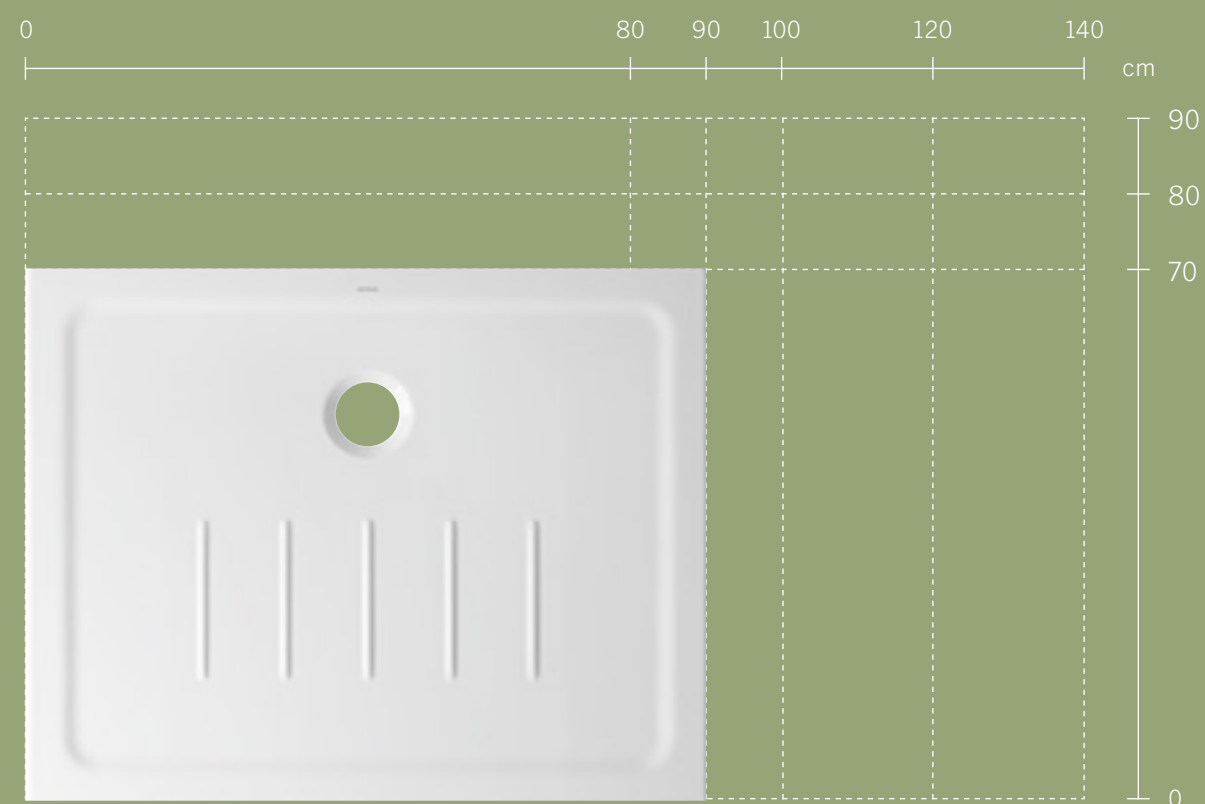

WATERLINE

CERAMIC . CÉRAMIQUE

AVAILABLE DIMENSIONS

DIMENSIONS DISPONIBLES

SYMBOLS

SYMBOLES

Floor standing
Poser

Recessed
Encastrer

Unglazed
Non Vitré