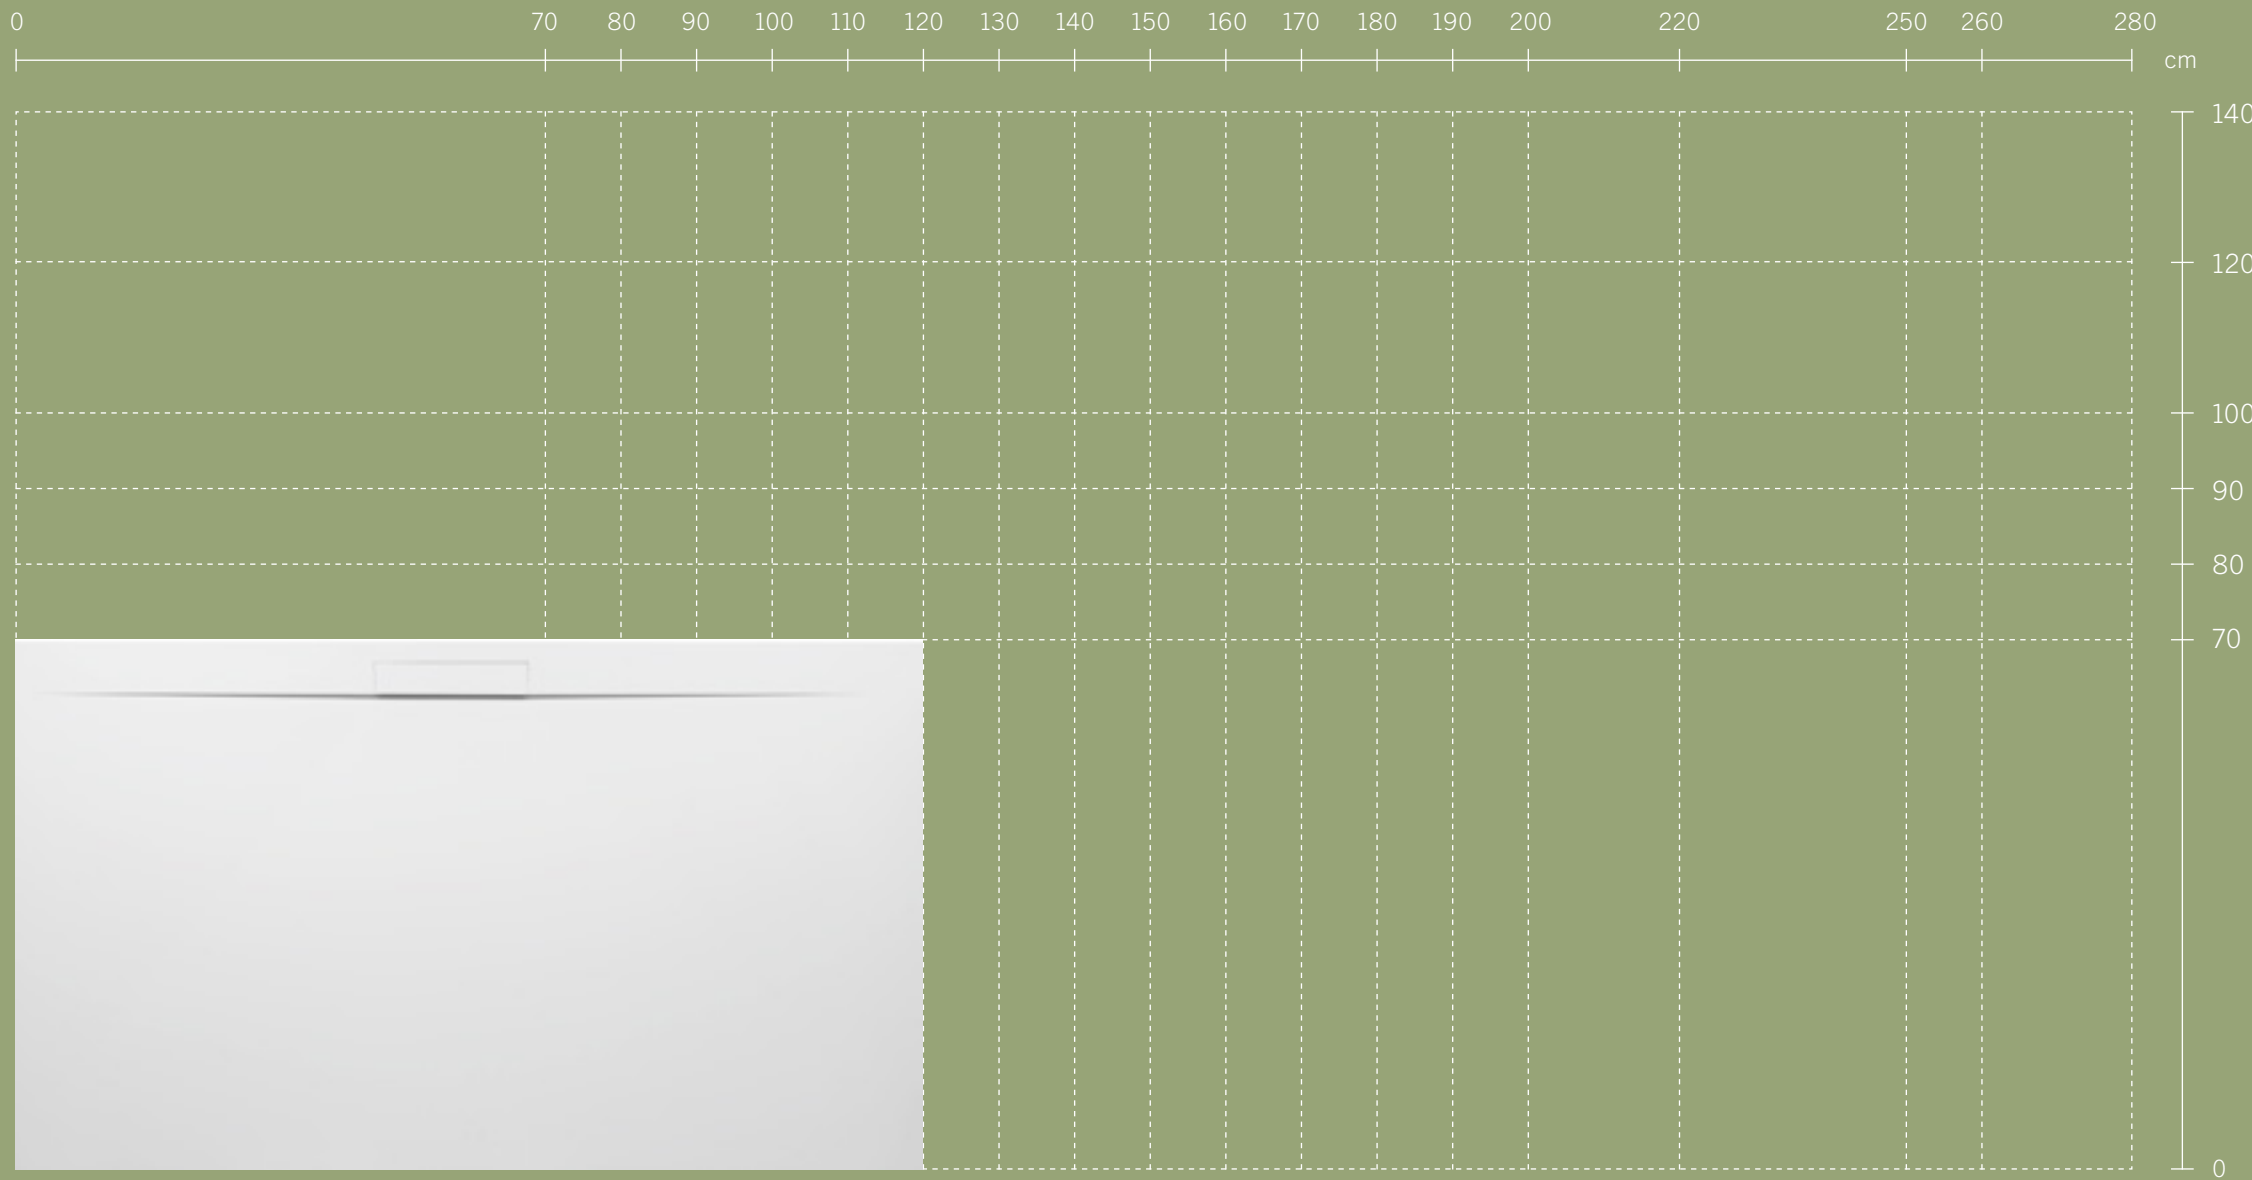

MARINA STAR

STONIT

AVAILABLE DIMENSIONS
DIMENSIONS DISPONIBLES

Shower tray in Stonit, finished with High Quality ISO-NPG-H Sanitary Gelcoat. Class 3 anti-slip and antibacterial. Waste included. Allows cut to measure.

In white RAL 9003, beige RAL 1013, grey RAL 7047 or black RAL 9005 (other RAL colors by request).

Receveur de douche en Stonit avec une finition de Haute Qualité en Gel Coat sanitaire ISO-NPG-H. Classe 3 antidérapant et antibactérien. Vidage inclus. Possibilité de découpe sur mesure.

Coloris: blanc RAL 9003, beige RAL 1013, gris RAL 7047 ou noir RAL 9005 (possibilité d'autres RAL).

SYMBOLS
SYMBOLES

- Floor standing
  Poser
- Extra-flat
  Extra-plat
- Cut to Measure
  Couper à la taille
- Anti-bacterial
  Antibactérien
- Class 3 anti-slip
  Antidérapant classe 3
- Water Debit
  Débit d'eau

AVAILABLE COLOURS
COULEURS DISPONIBLES

- White
  Blanc
  RAL 9003
- Beige
  Beige
  RAL 1013
- Grey
  Gris
  RAL 7047
- Black
  Noir
  RAL 9005