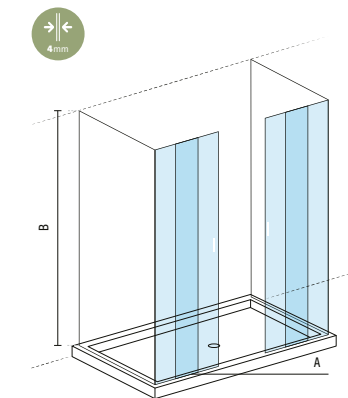

VERSUS SLIDING DOOR
PORTE DE DOUCHE VERSUS
AVEC 2 PORTES COULISSANTES

		A	B	KG
89315500	150	1480-1520	1900	35.60
89316500	160	1580-1620	1900	31.00
89317500	170	1680-1720	1900	43.60
89318500	180	1780-1920	1900	45.50