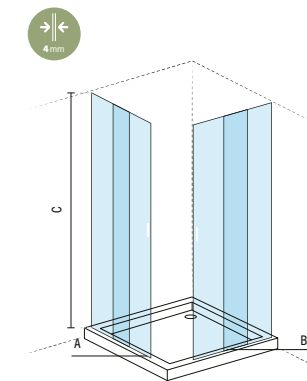

VERSUS CORNER ENCLOSURE

CABINE DE DOUCHE VERSUS

4mm tempered glass partition with magnetic closure. Adjustable profiles from 0 to 20mm in aluminum with chrome or white lacquer finish.

Compatible with shower tray Waterline 90x70 107442.

Paroi de douche en verre trempé 4mm avec fermeture magnétique. Profils réglables de 0 à 20mm, en aluminium avec finition chrome ou laqué blanc.

Compatible avec receveur de douche Waterline 90x70 107442.

	CM	A	B	B	KG
89400000	90X70	890-910	690-710	1900	38.20