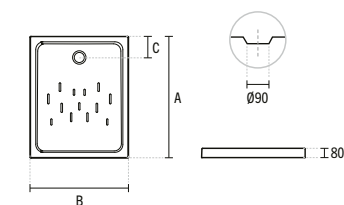

MORAIRA PLUS

1 107812

100X80 MORAIRA PLUS SHOWER TRAY
992x794x82mm / 38.00Kg
Compatible with waste 487.

2 107822

120X80 MORAIRA PLUS SHOWER TRAY
1190x795x80mm / 43.90Kg
Compatible with waste 487.

3 107832

120X90 MORAIRA PLUS SHOWER TRAY
1195x895x80mm / 52.00Kg
Compatible with waste 487.