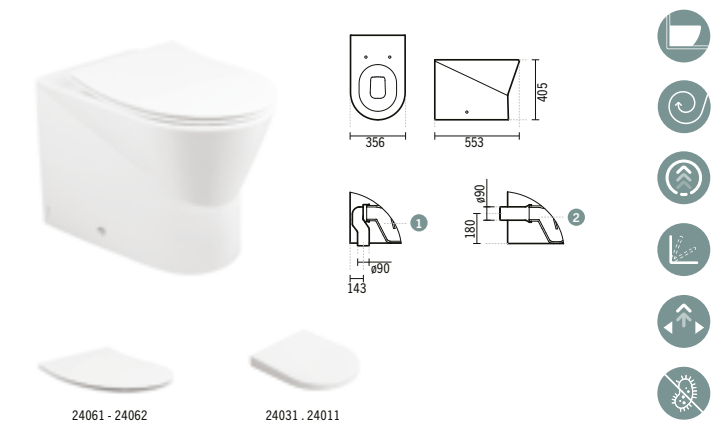

MSKT1986

Ø90 PAN CONNECTOR FOR HO TOILET