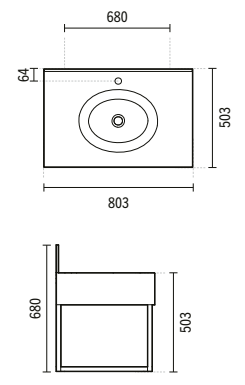

**WCA**

**111340**

**45 WCA**  
455x550x425mm / 25.6Kg  
With embellisher ring. Includes fixing kit.

**SYMBOLS**

-  Wall Hung
-  Without tap hole
-  Not compatible with Pop-Up waste

VISTA

VISTA

**VISTA**