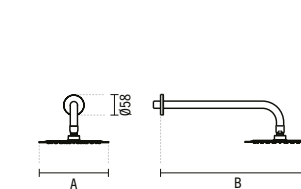

2 5099735

300 DUO SHOWER HEAD AND ARM SET
1.8Kg

Stainless steel head-shower with silicone water outlets + Stainless steel shower-head arm. Debit to 3 Bar: 18.5l/m.

	A	B
1	200	Ø200 440
2	250	Ø250 465
3	300	Ø300 490

PLAN

1 5098035

200 PLAN SHOWER HEAD AND ARM SET
1.2Kg

2 5098135

250 PLAN SHOWER HEAD AND ARM SET
1.6Kg

2 5098935

300 PLAN SHOWER HEAD AND ARM SET
2.1Kg

Stainless steel head-shower with silicone water outlets + Stainless steel shower-head arm. Debit to 3 Bar: 18.5l/m.