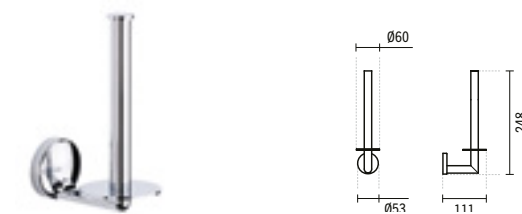

Ø60x111x248mm / 0.4Kg

Toilet paper holder in brass. Includes fixing kit.

**491500**

**LUXE 5-PIECE BATHROOM ACCESSORY SET**

2.2Kg

Includes double hook Ref. 41523, Toilet paper holder Ref. 41510, Toilet brush holder Ref. 41509, 45 Towel rail Ref. 41507, and 60 Towel rail Ref. 41508.