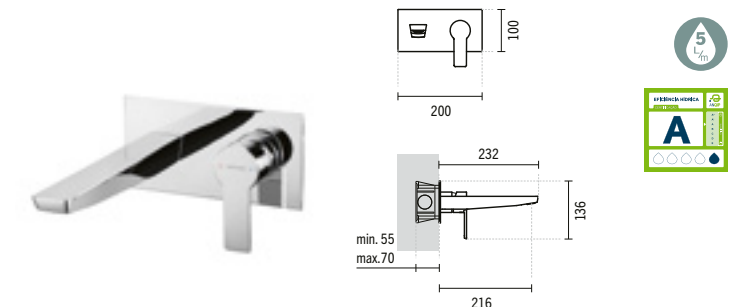

5252301

MASTER 40 CONCEALED BASIN MIXER
200x232x136mm / 2.7Kg
Debit to 3 Bar with full opening (50% cold + 50% hot): 5.0l/m.