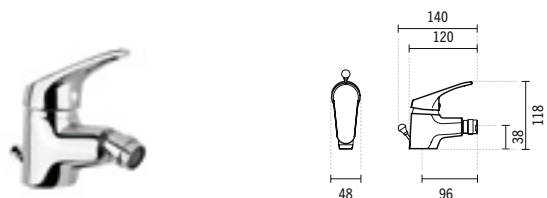

5570401

CETUS BASIC BASIN MIXER

48x120x118mm / 1.0Kg
Includes flexible H/C in stainless steel mesh and fixing kit.
Debit to 3 Bar with full opening (50% cold + 50% hot): 11.0l/m.