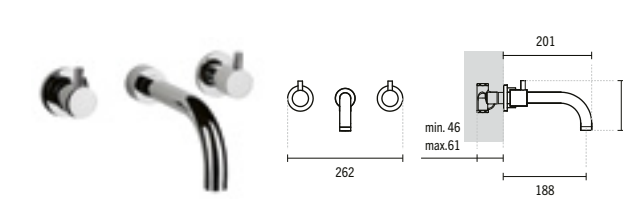

5512301

TUBE ECO CONCEALED BASIN MIXER

281x132x65mm / 2.4Kg
Includes flexible H/C in stainless steel mesh, case and fixing kit.