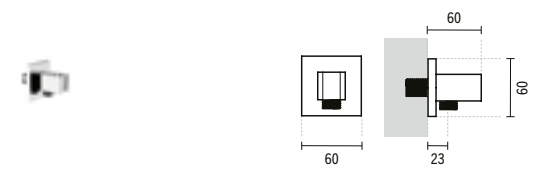

**55903**

**ESSENZA SQUARE SHOWER OUTLET ELBOW WITH BRACKET**  
70x74x70mm / 0.4Kg  
Knee in brass and ABS. Compatible with 4 and 5 way mixers.