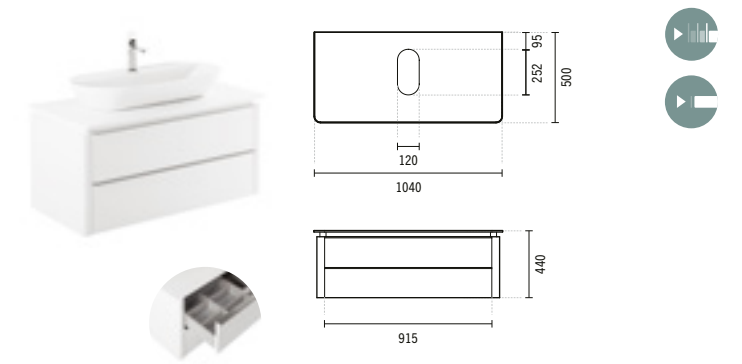

691992

100 SANLIFE VANITY UNIT FOR BASIN WITH TAP HOLE

1040x500x440mm / 59.0Kg

Lacquered MDF furniture in white or taupe finish. With aluminum handles.
Two drawers with smooove closure. Removable compartment within the first drawer.
Synthetic Ivory top 12mm.
Compatible with washbasins:
136330, 136730, 136370, 136770, 136720.
Must be used with basin with tap hole.

COMPATIBLE WASHBASINS

691991

100 SANLIFE VANITY UNIT WITH BASIN AND TAP HOLE

1040x500x440mm / 59.0Kg

Lacquered MDF furniture in white or taupe finish. With aluminum handles.
Two drawers with smooove closure. Removable compartment within the first drawer.
Synthetic Ivory top 12mm.
Compatible with washbasins:
136339, 136739, 136389, 136789, 136379, 136779, 136729.
Must be used with tall mixer/tap.