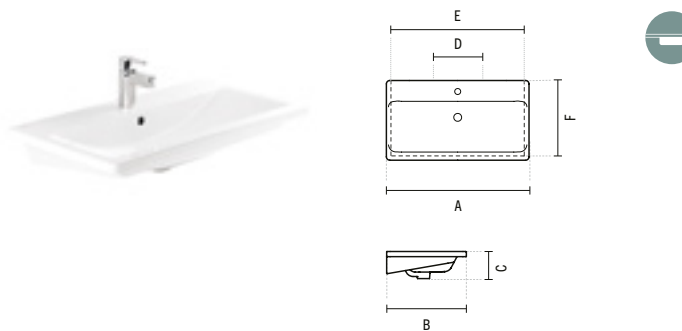

2 134360

83 LOOK
832x465x177mm / 20.0Kg
Semi recessed basin with tap hole. With embellisher ring. Includes fixing kit. Compatible with furniture Look 63421.

	A	B	C	D	E	F
1	63	637	465	168	280	595
2	83	832	465	177	277	790

1 134770

63X36 LOOK
632x363x162mm / 12.8Kg
Semi recessed basin with tap hole. With embellisher ring. Includes fixing kit. Cutting plane in 'U': 338x590mm.

2 134780

83X36 LOOK
835x365x137mm / 16.4Kg
Semi recessed basin with tap hole. With embellisher ring. Includes fixing kit. Cutting plane in 'U': 340x790mm.

3 134790

103X36 LOOK
1040x365x170mm / 21.3Kg
Semi recessed basin with tap hole. With embellisher ring. Includes fixing kit. Cutting plane in 'U': 340x990mm.