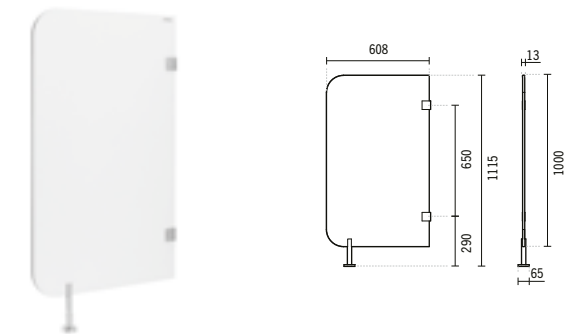

**LINK**

**108540**

**LINK PARTITION PANEL**  
88x420x750mm / 14.9Kg  
Without trap nor fixing kit. Indicative quotas.

**WCKIDS**

**62541**

**WCKIDS PARTITION WALL**  
65x608x1115mm / 10.1Kg  
Phenolic compact separator with finish in white, yellow Ref. 6254112 or blue Ref. 6254107. Foot in stainless steel. Includes wall and foot mounting hardware. Fixing kit not include.