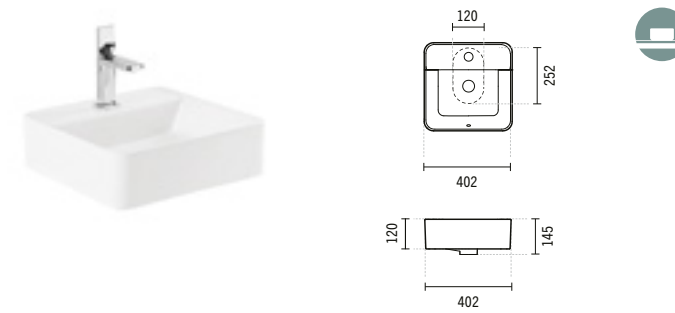

SANLIFE

136729

40X40 SANLIFE
402x402x143mm / 10.6Kg
Countertop basin without tap hole. Without embellisher ring.
Compatible with furniture Sanlife 100 691990, 691991 and Sanlife 160 691996, 691997.
Cutting plan: Ø150mm.

1 136339

60X35 SANLIFE
602x352x145mm / 12.5Kg
Countertop basin without tap hole. Without embellisher ring.
Compatible with furniture Sanlife 100 691990, 691991 and Sanlife 160 691996, 691997.
Cutting plan: Ø175mm.

2 136739

60X40 SANLIFE
602x400x145mm / 13.2Kg
Countertop basin without tap hole. Without embellisher ring.
Compatible with furniture Sanlife 100 691990, 691991 and Sanlife 160 691996, 691997.
Cutting plan: Ø175mm.

	A	B	C	D
1	60	602	352	145
2	60	602	400	145

136720

40X40 SANLIFE
402x402x145mm / 11.2Kg
Countertop basin with tap hole. Without embellisher ring.
Compatible with furniture Sanlife 100 691992 and Sanlife 160 691998.
Cutting plan: 252x120mm.

1 136330

60X35 SANLIFE
600x350x143mm
Countertop basin with tap hole. Without embellisher ring.
Compatible with furniture Sanlife 100 691992 and Sanlife 160 691998.
Cutting plan: 252x120mm.

2 136730

60X40 SANLIFE
602x400x145mm
Countertop basin with tap hole. Without embellisher ring.
Compatible with furniture Sanlife 100 691992 and Sanlife 160 691998.
Cutting plan: 250x120mm.

	A	B	C	D
1	60	600	350	143
2	60	602	400	145

1 136389

60X38 SANLIFE
595x380x140mm / 8.8Kg
Countertop basin without tap hole. Without embellisher ring.
Compatible with furniture Sanlife 100 691990, 691991 and Sanlife 160 691996, 691997.
Cutting plan: Ø180mm.

2 136789

60X42 SANLIFE
600x420x142mm / 10.2Kg
Countertop basin without tap hole. Without embellisher ring.
Compatible with furniture Sanlife 100 691990, 691991 and Sanlife 160 691996, 691997.
Cutting plan: Ø150mm.