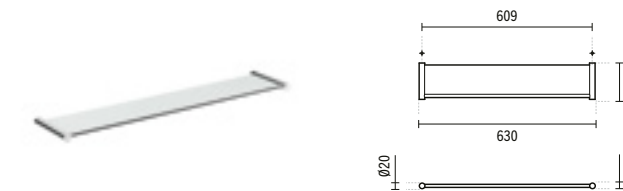

41004

ALFA SHELF
630x130x21mm / 1.8Kg
Shelf in brass and frosted glass. Includes fixing kit.