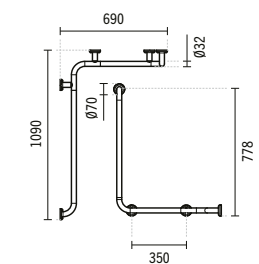

48058 → / 48059 ←

RIGHT/LEFT WCCARE L-SHAPED CORNER SUPPORT RAIL
690x1090x850mm / 3.8Kg

Accessory in galvanized iron lacquered in white. Without fixing kit.