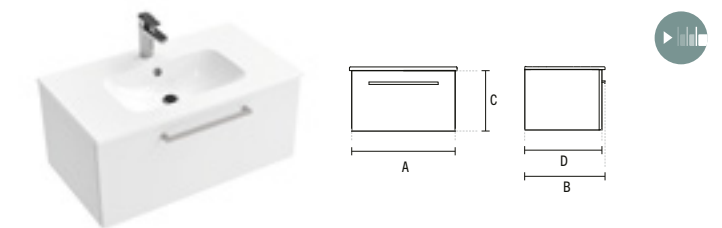

A	B	C	D
1	60	600	482	350
2	70	700	482	350
3	80	800	482	350
4	90	900	482	350
5	100	1000	482	350

SYMBOLS