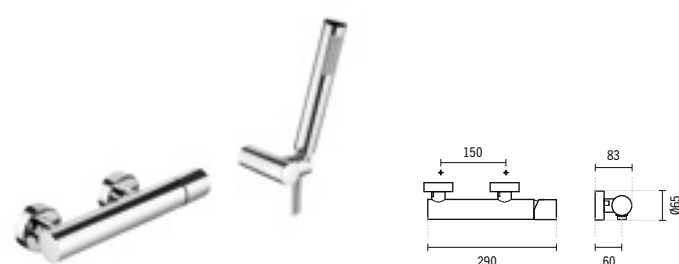

Includes flexible hand-shower and shower holder.

5060701

**SINGLE PLUS SHOWER MIXER WITH HAND-SHOWER**

290x83xØ65mm / 2.2Kg

Includes flexible hand-shower and shower holder.

5060301

**SINGLE PLUS BASIN MIXER**