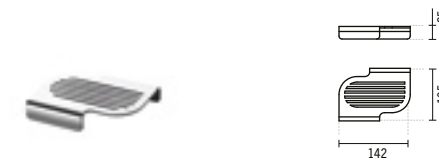

42402

ARC SOAP DISH

142x105x25mm / 0.4Kg

Support in polished stainless steel.