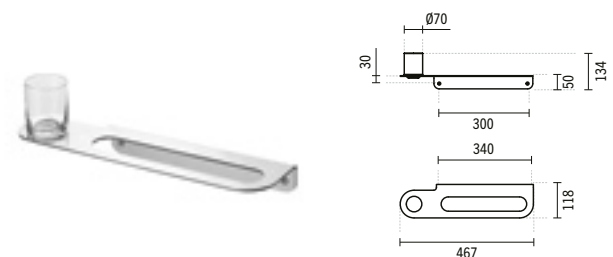

ARC

42413

ARC TOWEL RAIL WITH CUP HOLDER

467x118x134mm / 1.8Kg

Towel rail with glass holder in polished stainless steel. Includes fixing kit.