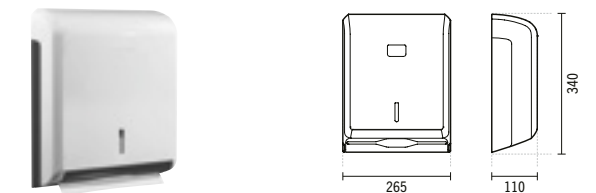

**41549**

**LUXE AUTO-CUT PAPER TOWEL DISPENSER**  
309x252x398mm / 3.0Kg  
Towel dispenser in ABS. Includes fixing kit.

**41541**

**LUXE PAPER TOWEL DISPENSER**  
265x110x340mm / 0.9Kg  
Towel dispenser in ABS. Includes fixing kit.