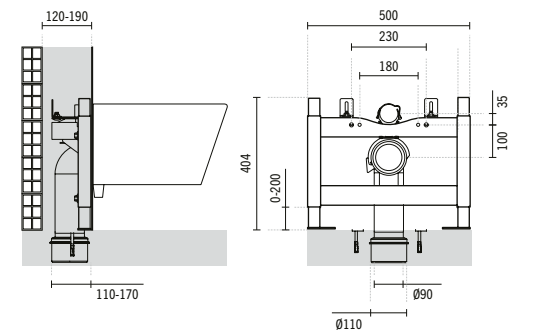

432

SUPPORT FRAME W/O CISTERN FOR WALL HUNG TOILET

500x120x404mm / 7.0Kg

Compatible with interior flow meters and electronic Plan plate.