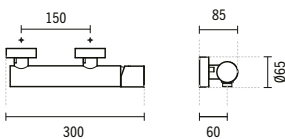

5540701

SINGLE SHOWER MIXER

300x85xØ65mm / 1.9Kg

Does not include flexible shower and shower holder.

SINGLE

SINGLE

5540101

SINGLE FREESTANDING BASIN MIXER

Ø123x314x1120mm / 14.9Kg

Includes flexible H/C in stainless steel mesh, water inlet base and fixing kit.