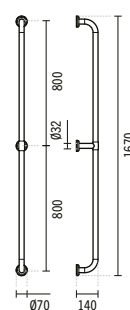

48068

160 WCCARE VERTICAL SUPPORT RAIL
70x140x1670mm / 3.1Kg

Accessory in galvanized iron lacquered in white. Without fixing kit.