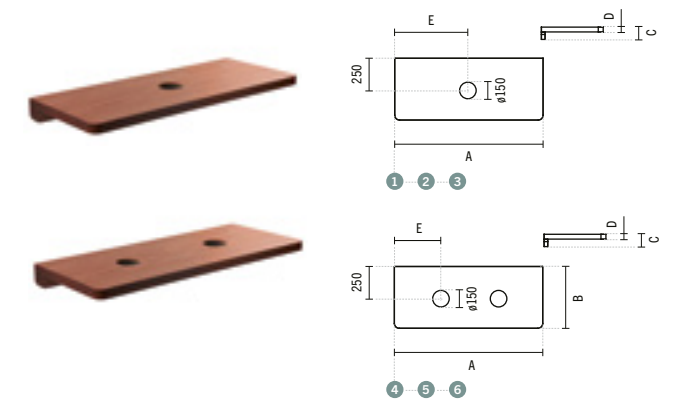

A	B	C	D	E
1	800	500	118	42	400
2	1000	500	118	42	500
3	1200	500	118	42	600
4	1200	500	118	42	300
5	1400	500	118	42	350
6	1600	500	118	42	400