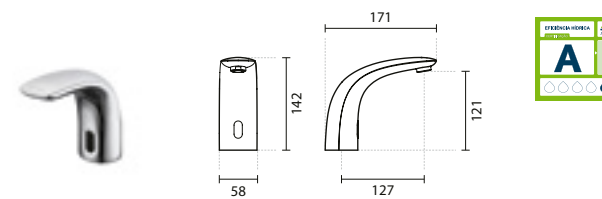

WAVE

5156391

- **WAVE SENSOR BASIN TAP**
  58x171x142mm / 2.4Kg
- Includes flexible stainless steel mesh, box and fixing kit.
  Debit at 3 bar: 5.7 L/m.