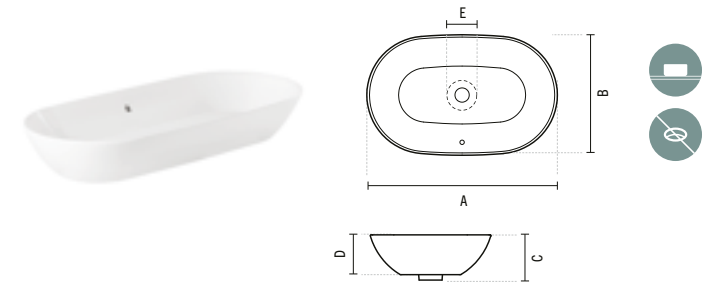

2 136789

60X42 SANLIFE
600x420x142mm / 10.2Kg
Countertop basin without tap hole. Without embellisher ring.
Compatible with furniture Sanlife 100 691990, 691991 and Sanlife 160 691996, 691997.
Cutting plan: Ø150mm.