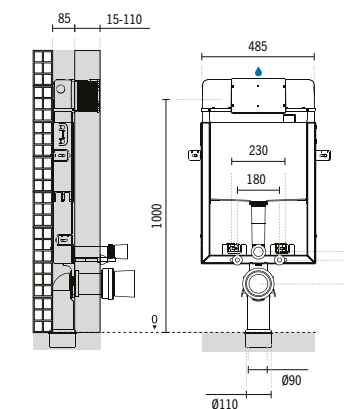

2 4A0233

SUPPORT FRAME LEGS

1.0Kg