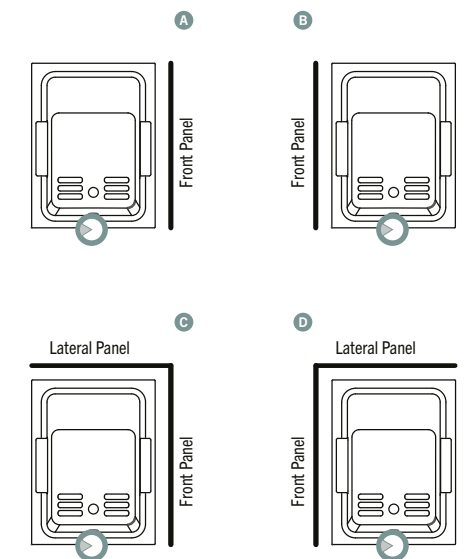

SYMBOLS

Pop-Up Handle

PAG.

PANELS 398

POP-UPS 400