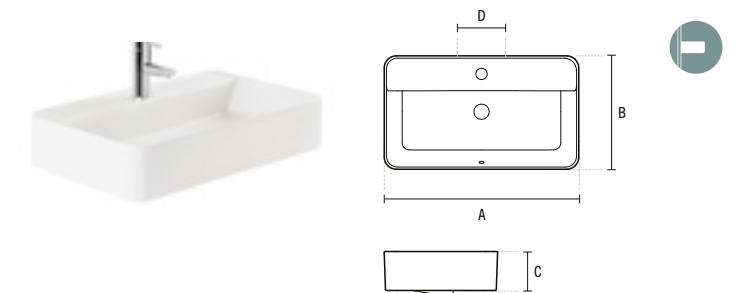

2 136910

60X40 SANLIFE
602x400x144mm / 15.7Kg
all hung basin without embellisher ring. Includes fixing kit.