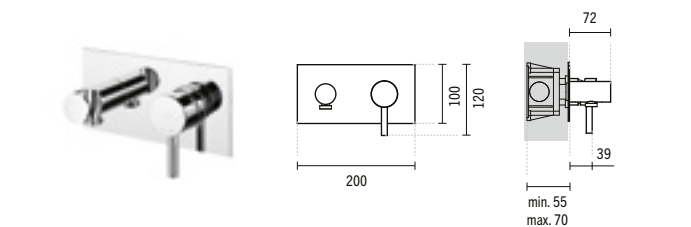

5262701

NEW ÍCONE CONCEALED SHOWER VALVE

200x72x120mm / 2.0Kg
Debit to 3 Bar with full opening (50% cold + 50% hot): 25.0l/m.