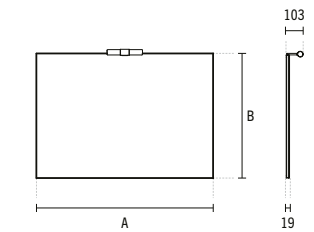

A	B
1	60	592	793
2	70	692	793
3	80	792	793
4	90	892	793
5	100	992	793
6	120	1192	793

SYMBOLS

Led lighting