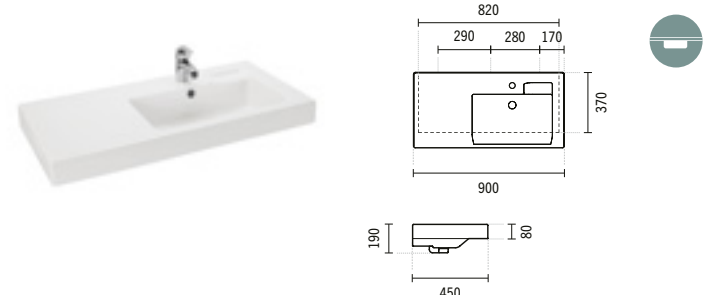

**SYMBOLS**

**108910**

**90 LINHA**  
900x450x190mm / 25.8Kg  
Right semi recessed basin with tap hole.  
With embellisher ring. Includes fixing kit.

**SYMBOLS**

**108920**

**90 RIGHT LINHA**  
900x445x180mm / 26.0Kg  
Right semi recessed basin with tap hole.  
With embellisher ring. Includes fixing kit.