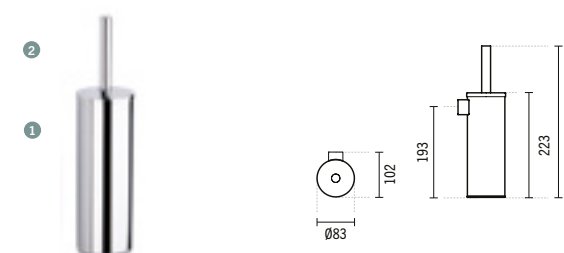

2 4A2109

TOILET BRUSH