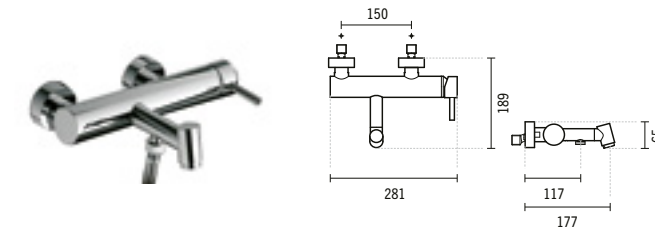

TUBE

5314300

TUBE TALL BASIN MIXER WITH WASTE

Ø45x183x328mm / 3.7Kg
Includes flexible H/C in stainless steel mesh, VDA and fixing kit.
Debit to 3 Bar with full opening (50% cold + 50% hot): 15.0l/m.

5314301

TUBE TALL BASIN MIXER

Ø45x172x328mm / 3.7Kg
Includes flexible H/C in stainless steel mesh and fixing kit.
Debit to 3 Bar with full opening (50% cold + 50% hot): 15.0l/m.

5317301

TUBE LONG SPOUT BASIN MIXER

Ø45x170x155mm / 2.0Kg
Includes flexible H/C in stainless steel mesh and fixing kit.
Debit to 3 Bar with full opening (50% cold + 50% hot): 15.0l/m.

SYMBOLS

5310300

TUBE BASIN MIXER WITH WASTE

Ø45x163x153mm / 2.5Kg
Includes flexible H/C in stainless steel mesh, VDA and fixing kit.
Debit to 3 Bar with full opening (50% cold + 50% hot): 15.0l/m.

5310301

TUBE BASIN MIXER

Ø45x152x153mm / 2.5Kg
Includes flexible H/C in stainless steel mesh and fixing kit.
Debit to 3 Bar with full opening (50% cold + 50% hot): 15.0l/m.

5310400

TUBE BIDET MIXER WITH WASTE

Ø45x139x153mm / 2.4Kg
Includes flexible H/C in stainless steel mesh, VDA and fixing kit.
Debit to 3 Bar with full opening (50% cold + 50% hot): 15.0l/m.

5310401

TUBE BIDET MIXER

Ø45x128x153mm / 2.4Kg
Includes flexible H/C in stainless steel mesh and fixing kit.
Debit to 3 Bar with full opening (50% cold + 50% hot): 15.0l/m.

TUBE

5310801

TUBE BATH MIXER

281x189x65mm / 2.6Kg
Does not include flexible shower and shower holder.

5310701

TUBE SHOWER MIXER

281x132x65mm / 2.4Kg
Does not include flexible shower and shower holder.

5311301

TUBE CONCEALED BASIN MIXER WITH 2 HOLES

165x222x116mm / 1.5Kg
Includes flexible H/C in stainless steel mesh, case and fixing kit.
Debit to 3 Bar with full opening (50% cold + 50% hot): 16.4l/m.
Available colours: black.

AVAILABLE COLOURS

5312311

TUBE CONCEALED BASIN MIXER WITH 3 HOLES