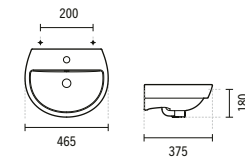

Left

**EASY**

**131300**

**46 EASY**

465x375x180mm / 9.0Kg

Wall hung basin with tap hole. Without embellisher ring. Includes fixing kit.

**131700**

**50 EASY**