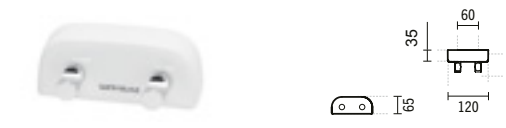

#### VINTAGE DOUBLE HOOK

120x65x50mm / 0.4Kg

Hook in vitreous china and chromed brass. Includes fixing kit.