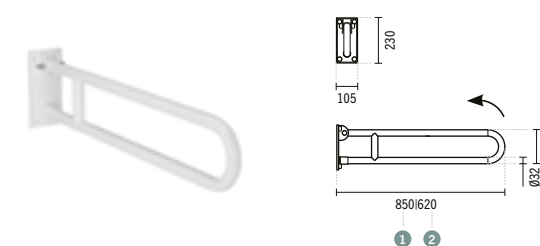

2 48062

60 WCCARE HINGED SUPPORT RAIL

620x105x230mm / 3.4Kg

Accessory in galvanized iron lacquered in white. Without fixing kit.