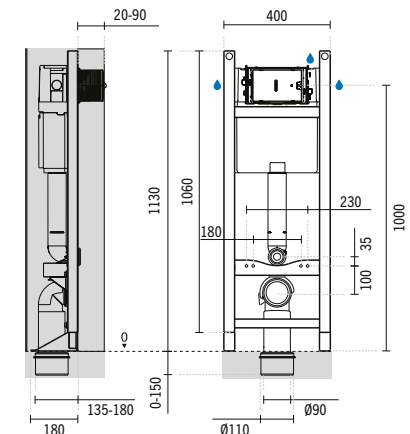

449

QUADRO SELF-SUPPORTING FRAME FOR WALL HUNG TOILET FOR PLASTERBOARD WALLS

400x180x1130mm / 15.6Kg
3/6L cistern. Compatible with plate Quadro.