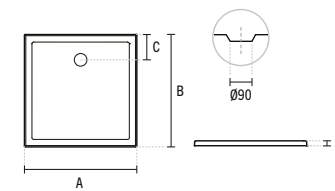

STEPIN

- **1 107520**
  80X80 STEPIN EXTRA-FLAT SHOWER TRAY
  800x800x35mm / 23.80Kg
  Compatible with waste 487.
- **1 107520AD**
  80X80 STEPIN ANTI-SLIP EXTRA-FLAT SHOWER TRAY
  800x800x35mm / 23.80Kg
  Compatible with waste 487. In white, black and grey.
- **2 107530**
  90X90 STEPIN EXTRA-FLAT SHOWER TRAY
  896x900x30mm / 26.30Kg
  Compatible with waste 487.
- **2 107530AD**
  90X90 STEPIN ANTI-SLIP EXTRA-FLAT SHOWER TRAY
  896x900x30mm / 26.30Kg
  Compatible with waste 487. In white, black and grey.

AVAILABLE COLOURS

	White 107520004 107520004AD 107530004 107530004AD		Grey 107520034AD 107530034AD		Black 107520064AD 107530064AD

SYMBOLS

Floor standing
Recessed
Extra-flat
Class 2 anti-slip
Water Debit

		A	B	C	D
4	80X80	800	800	180	35
5	90X90	896	900	180	30

STEPIN