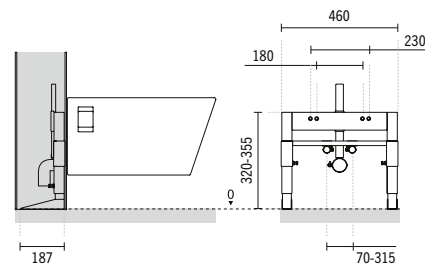

439

SELF-SUPPORTING FRAME FOR WALL HUNG BIDET
7.8Kg