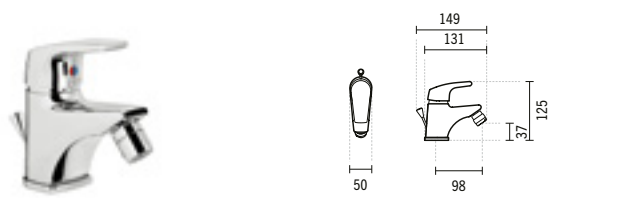

5360401

EASY BASIN MIXER
50x131x125mm / 1.2Kg
Includes flexible H/C in stainless steel mesh and fixing kit.

SYMBOLS