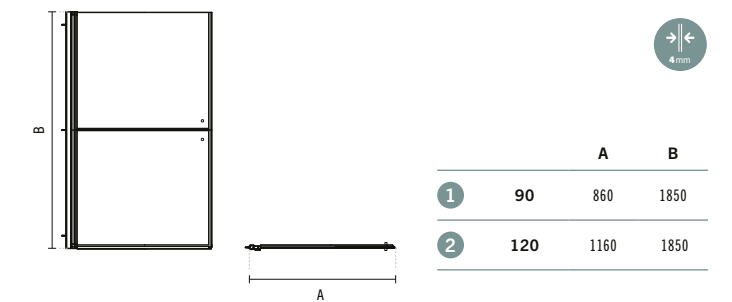

2 89191000

NEW WCCARE 120 SPLIT SHOWER DOORS ENCLOSURE
1160x1850mm / 35.0Kg