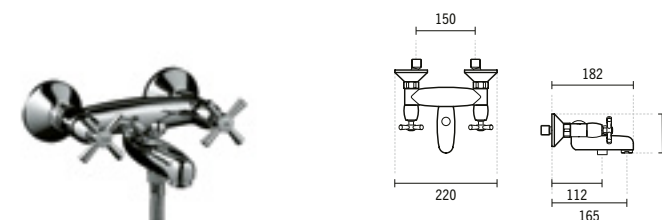

5180861

RIMINI BATH MIXER WITH CERAMIC DISKS  
220x182x90mm / 2.5Kg

5180711

RIMINI SHOWER MIXER  
220x132x70mm / 2.0Kg

5180761

RIMINI SHOWER MIXER WITH CERAMIC DISK CARTRIDGE  
220x132x70mm / 2.0Kg

5180410

RIMINI BIDET MIXER WITH CERAMIC DISK CARTRIDGE  
AND WASTE  
174x174x183mm / 2.2Kg  
Includes flexible H/C in stainless steel mesh, VDA and fixing kit.