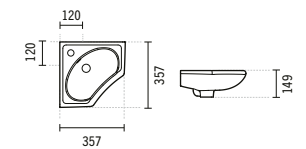

SADO

118700

SADO

57x357x149mm / 7.0Kg

Wall hung basin with tap hole. With embellisher ring. Fixing Kit not included.