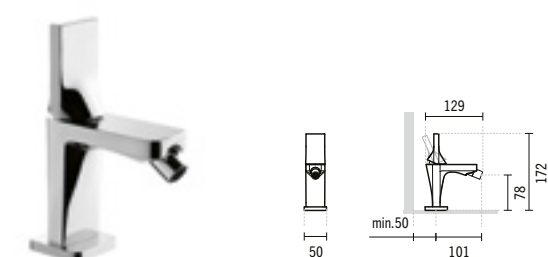

AVAILABLE COLOURS

5550401

LINE 42 BIDET MIXER

50x129x172mm / 1.5Kg
Includes flexible H/C in stainless steel mesh and fixing kit.
Debit to 3 Bar with full opening (50% cold + 50% hot): 7.8l/m.
Available colours: white or black.