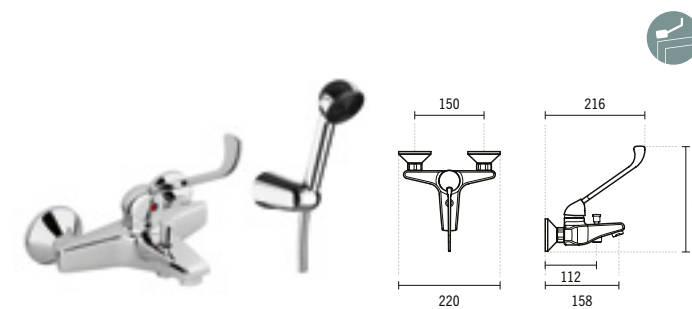

5366801

EASY BATH MIXER WITH LONG LEVER
220x216x228mm / 2.3Kg
Includes Mixa hand-shower, flexible 1.75m stainless steel mesh and shower holder.