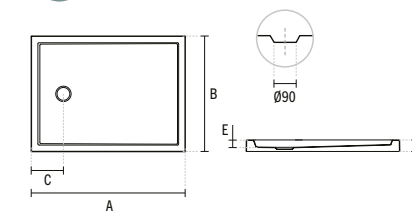

A	B	C	D	E
1	180	1798	750	250	75
2	180	1800	750	250	75
3	180	1804	804	252	75
4	180	1800	900	250	75

	A	B	C	D	E
5	200	2000	700	250	75
6	200	2000	800	250	75
7	200	2003	903	253	75

SYMBOLS

Floor standing

Texture