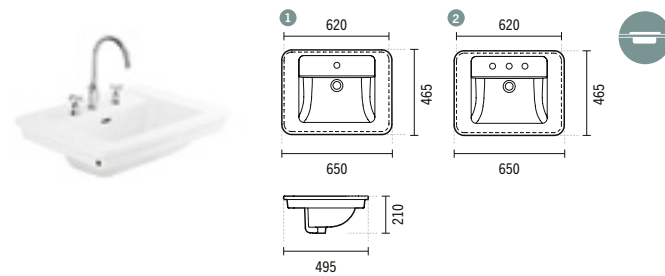

#### SYMBOLS

Inset

Without tap hole

**VINTAGE**

- 1 117360**

**VINTAGE**  
650x495x210mm / 18.3Kg  
Inset basin with tap hole. Without embellisher ring.  
Cutting plan: 620x465mm.
- 2 117361**

**3H VINTAGE**  
650x495x210mm / 18.3Kg  
Inset basin with 3 taps holes. Without embellisher ring.  
Cutting plan: 620x465mm.