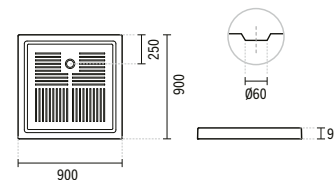

MORAIRA

MORAIRA

**MORAIRA**

**107250**

**90X90 MORAIRA SHOWER TRAY**  
900x900x95mm / 41.80Kg  
Compatible with waste 495.

**MORAIRA**

**1 107150**

**70X70 MORAIRA SHOWER TRAY**  
700x700x80mm / 25.40Kg  
Compatible with waste 495.