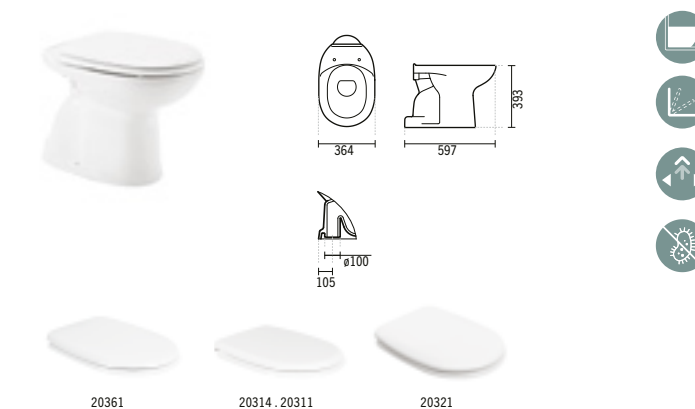

20321

AVEIRO THERMOPLAST TOILET SEAT

1.4Kg
Thermoplast toilet seat with nylon hinges.