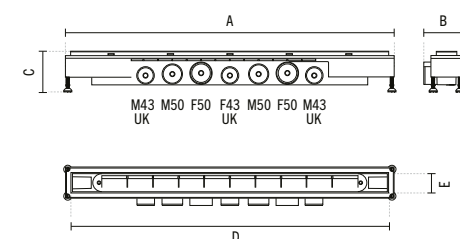

3 49090

METRIC SHOWER CHANNEL
900x92x120mm / 2.5Kg