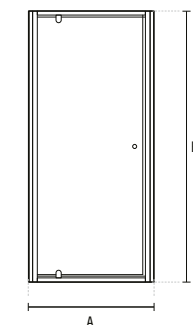

3 89620022

100 SAFIRA PIVOT DOOR
990x1900mm / 26.2Kg