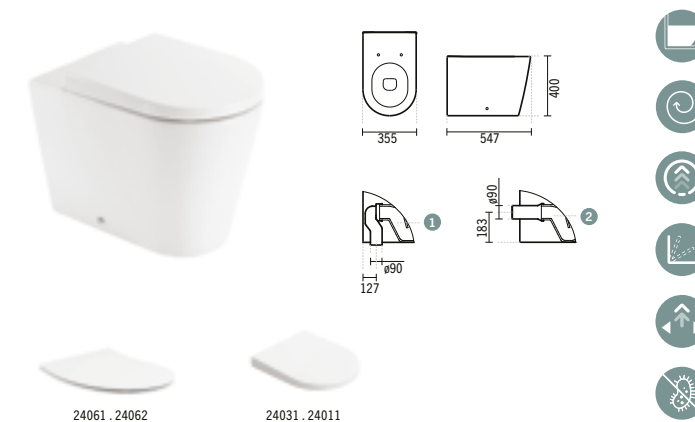

MSKT1986

Ø90 PAN CONNECTOR FOR HO TOILET