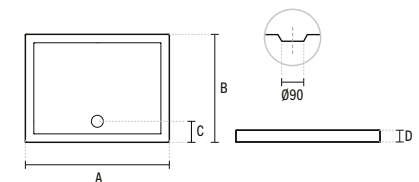

12 **801330**

140X90 OPEN SHOWER TRAY
1400x900x75mm / 19.00Kg
Compatible with waste 487.

	A	B	C	D		A	B	C	D		A	B	C	D			
1	100	1000	700	180	75	5	120	1200	700	180	75	9	140	1400	700	175	75
2	100	1000	750	175	75	6	120	1200	755	175	75	10	140	1400	750	180	75
3	100	1000	800	175	75	7	120	1200	806	175	75	11	140	1400	800	180	70
4	100	1000	900	175	75	8	120	1200	900	175	75	12	140	1400	900	175	75

SYMBOLS

Floor standing