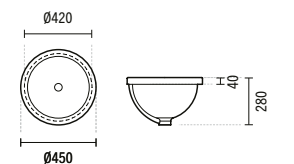

#### SYMBOLS

Inset

Without tap hole

**VINTAGE**

- 1 117360**

**VINTAGE**  
650x495x210mm / 18.3Kg  
Inset basin with tap hole. Without embellisher ring.  
Cutting plan: 620x465mm.
- 2 117361**

**3H VINTAGE**  
650x495x210mm / 18.3Kg  
Inset basin with 3 taps holes. Without embellisher ring.  
Cutting plan: 620x465mm.