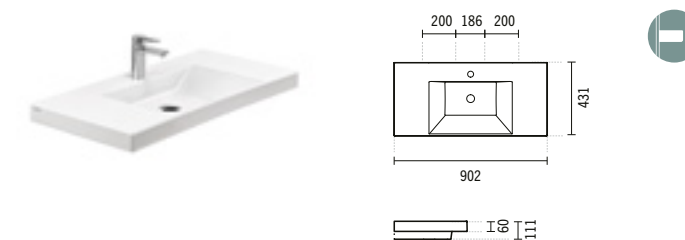

2 109410

**80 VISTA**

800x430x115mm / 19.6Kg

Wall hung basin with tap hole. Without overflow. Includes fixing kit.  
**Not compatible with Pop-Up waste.** Compatible Pop-Up Ref. 4V99.  
Compatible with furniture Vista 80 60820.

3 109420

**100 VISTA**

1004x433x106mm / 24.7Kg

Wall hung basin with tap hole. Without overflow. Includes fixing kit.  
**Not compatible with Pop-Up waste.** Compatible Pop-Up Ref. 4V99.  
Compatible with furniture Vista 100 60821.

109920

**90 VISTA**

902x431x111mm / 22.2 kg

Wall hung basin with 2 tap holes. Without overflow. Includes fixing kit.  
**Not compatible with Pop-Up waste.** Compatible Pop-Up Ref. 4V99.  
Compatible with furniture Vista 90 60801.