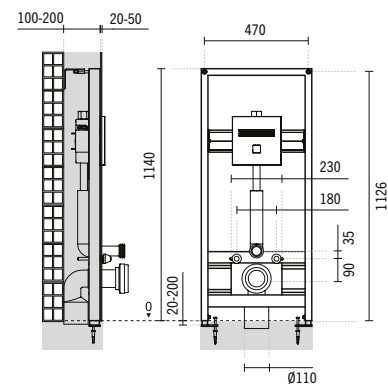

5E12078

PLAN SUPPORT FRAME WITH MAINS OPERATED ELECTRONIC FLUSH PLATE FOR WALL HUNG TOILET

470x100x1140mm / 18.9Kg
Includes plate discharge Plan 5120781 and fixing kit.