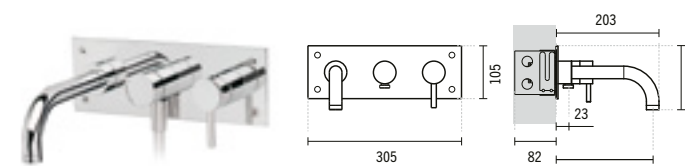

TUBE

5312801C

TUBE CONCEALED BATH VALVE

305x203x127mm / 4.0Kg  
Includes flexible H/C in stainless steel mesh, case and fixing kit.

5316701

TUBE CONCEALED 4-WAY SHOWER VALVE

305x73x105mm / 3.9Kg  
Includes flexible H/C in stainless steel mesh, case, fixing kit and hand-shower holder.