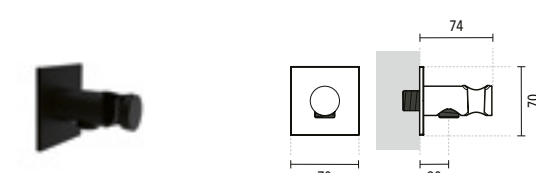

**55903**

**ESSENZA SQUARE SHOWER OUTLET ELBOW WITH BRACKET**  
70x74x70mm / 0.4Kg  
Knee in brass and ABS. Compatible with 4 and 5 way mixers.