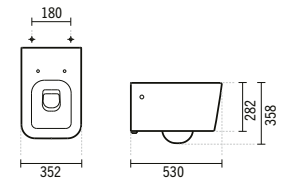

23761

SYMBOLS

Wall-hung

Slowclose

Anti-bacterial