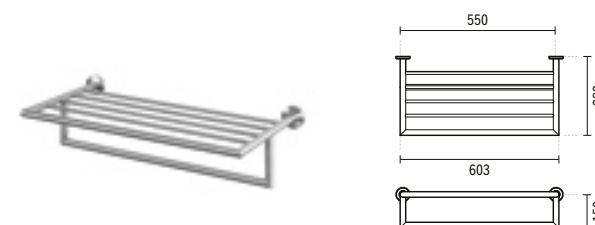

RIMINI

RIMINI

41823

RIMINI DOUBLE HOOK

49x49x49mm

Hook in brushed stainless steel. Includes fixing kit.

1 41807

45 RIMINI TOWEL RAIL

453x91x53mm / 0.4Kg

Towel rail in brushed stainless steel. Includes fixing kit.

2 41808

60 RIMINI TOWEL RAIL

603x91x53mm / 0.6Kg

Towel rail in brushed stainless steel. Includes fixing kit.

42114

RIMINI DOUBLE BATH TOWEL RAIL

603x289x150mm / 2.6Kg

Towel rack in brushed stainless steel. Includes fixing kit.

1 41810

RIMINI TOILET ROLL HOLDER

174x86x49mm / 0.3Kg

Toilet paper holder in brushed stainless steel. Includes fixing kit.

2 41820

RIMINI SPARE TOILET ROLL HOLDER

60x110x261mm / 0.4Kg

Toilet paper holder in brushed stainless steel. Includes fixing kit.

1 42109

RIMINI TOILET BRUSH HOLDER

Ø80x320mm / 0.8Kg

Toilet brush holder in brushed stainless steel. Includes fixing kit.

2 4A2109

TOILET BRUSH