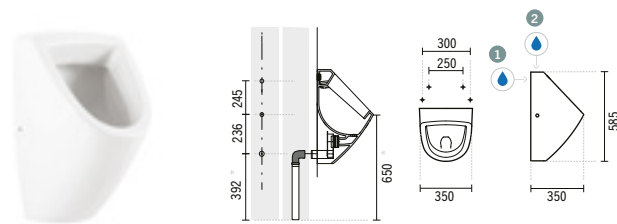

2 108561

FORMA URINAL WITH TOP WATER INLET
350x350x585mm
With trap and fixing kit.

SANLIFE

SANLIFE

136500

SANLIFE CORNER URINAL BACK WATER INLET
262x372x450mm / 9.1Kg
Includes urinal diffuser with inlet from behind, trap and fixing kit.