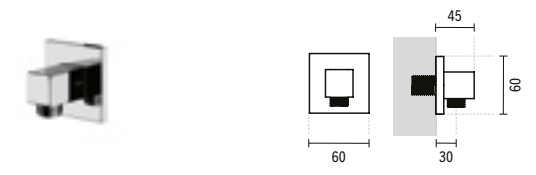

56901

SQUARE SHOWER ELBOW
60x45x60mm / 0.3Kg
Knee in brass. Compatible with 4 and 5 way mixers.