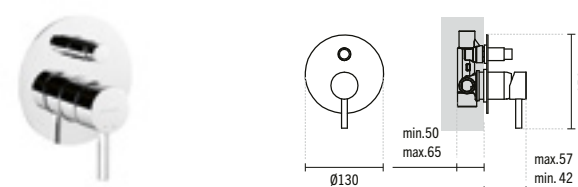

AVAILABLE COLOURS

5267801C

NEW ÍCONE CONCEALED 4-WAY RECTANGULAR SHOWER MIXER

105x57x168mm / 1.3Kg
Debit to 3 Bar with full opening (50% cold + 50% hot): bottom output 23.0l/m upper output 17.0l/m.