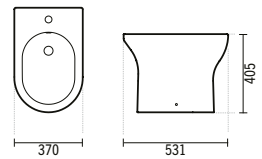

WINNER

142410

WINNER BIDET
352x531x405mm / 22.7Kg
Includes fixing kit.

SYMBOLS

EASY

131430

EASY BIDET WITH VERTICAL FIXING
344x490x390mm
Includes fixing kit.

SYMBOLS