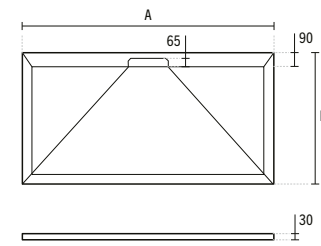

MARINA STAR

1 97130070
EXTRA-FLAT 130X70 MARINA STAR
1300x700x30mm / 38.00Kg

2 97130080
EXTRA-FLAT 130X80 MARINA STAR
1300x800x30mm / 44.00Kg

3 97130090
EXTRA-FLAT 130X90 MARINA STAR
1300x900x30mm / 49.00Kg

4 97130100
EXTRA-FLAT 130X100 MARINA STAR
1300x1000x30mm / 55.00Kg

5 97130120
EXTRA-FLAT 130X120 MARINA STAR
1300x1200x30mm / 66.00Kg

Shower tray in Stonit, finished with High Quality ISO-NPG-H Sanitary Gelcoat. Class 3 anti-slip and antibacterial. Waste included. Allows cut to measure. Cut in factory adds 30,00€. In white RAL 9003, beige RAL 1013, grey RAL 7047 or black RAL 9005 (other RAL colours add 70,00€ to PVP).