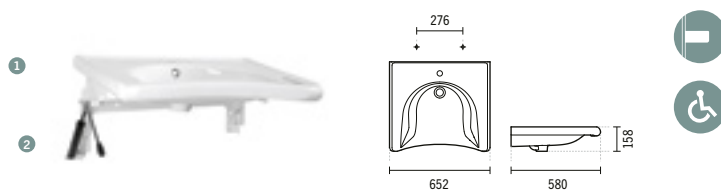

NEW WCCARE

1 **129320**

65 NEW WCCARE
652x580x158mm / 11.7Kg
Includes fixing kit (for masonry walls).
Compatible with Fixing Ref. 42902 and 42901.

2 **42902**

PNEUMATIC SUPPORT
7Kg

2 **42901**

SUPPORT
2.9Kg