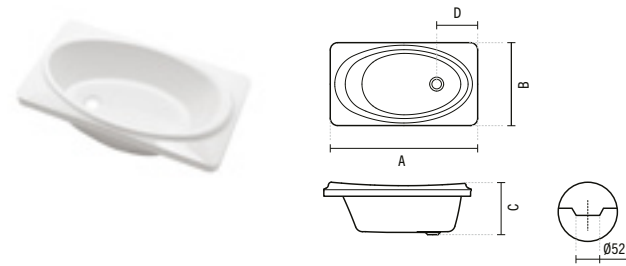

## SYMBOLS

Anti-bacterial

BABYBATH

**BABYBATH**

1 806600

**80X45 BABYBATH ACRYLIC BATHTUB**  
800x450x255mm / 8.0Kg / 20L  
Tic-Tac pop-up not include.

2 806700

**100X50 BABYBATH ACRYLIC BATHTUB**  
1000x500x255mm / 12.0Kg / 30L  
Tic-Tac pop-up not include.