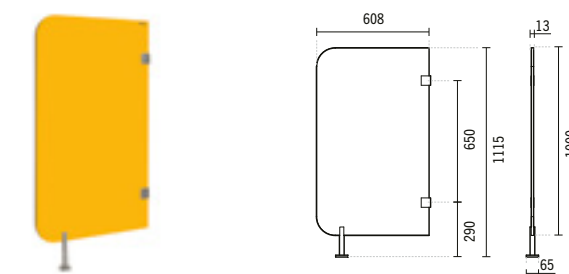

62541

WCKIDS PARTITION WALL
65x608x1115mm / 10.1Kg
Phenolic compact separator with finish in white, yellow Ref. 6254112 or blue Ref. 6254107. Foot in stainless steel. Includes wall and foot mounting hardware. Fixing kit not included.