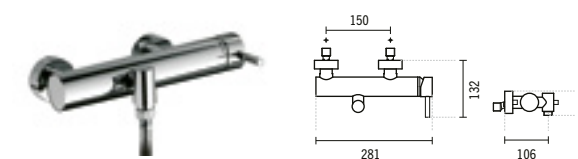

5510701

TUBE ECO SHOWER MIXER

281x132x65mm / 2.4Kg
Does not include flexible shower and shower holder.