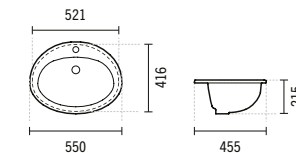

PARIS

108370

PARIS
550x455x215mm / 9.3Kg
Inset basin with tap hole. With embellisher ring.
Cutting plan: 521x416mm.