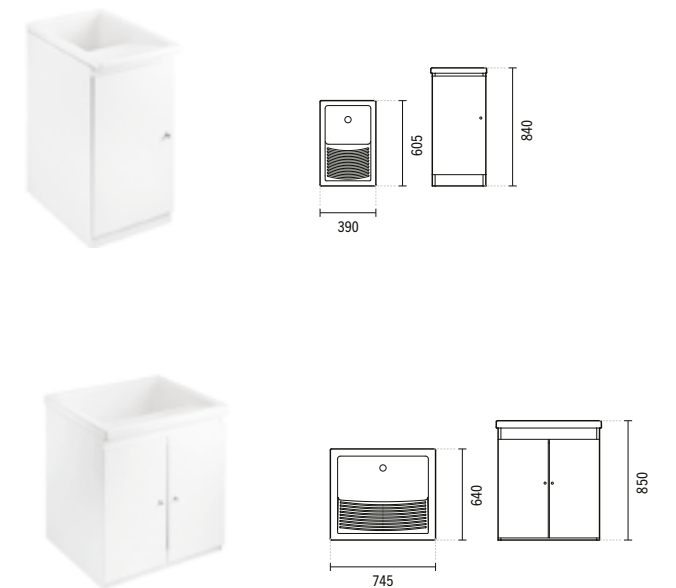

RIBA

- **66040**
  40 RIBA CABINET
  390x605x840mm / 16.2Kg
  Melamine furniture with white finish. Compatible with laundry sink Riba 108600.
- **108600**
  40 RIBA UTILITY SINK
  390x605x375mm / 22.1Kg
- **66340**
  75 RIBA CABINET
  745x640x850mm / 25.1Kg
  Melamine furniture with white finish. Compatible with laundry sink Riba 108630.
- **108630**
  75 RIBA UTILITY SINK
  745x640x365mm / 38.5Kg