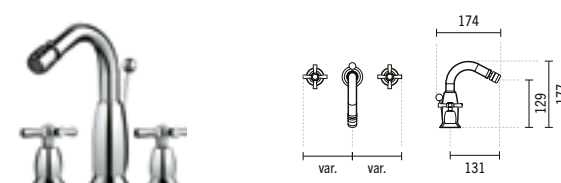

5181410

RIMINI BIDET MIXER WITH CERAMIC DISK CARTRIDGE,
3 HOLES AND WASTE
174x177mm / 2.8Kg
Includes flexible H/C in stainless steel mesh, VDA and fixing kit.

5181411

RIMINI BIDET MIXER WITH CERAMIC DISK CARTRIDGE
AND 3 HOLES
174x177mm / 2.5Kg
Includes flexible H/C in stainless steel mesh and fixing kit.

5181460

RIMINI BIDET MIXER WITH 3 HOLES AND WASTE
174x177mm / 2.8Kg
Includes flexible H/C in stainless steel mesh, VDA and fixing kit.

5181461

RIMINI BIDET MIXER WITH 3 HOLES
174x177mm / 2.5Kg
Includes flexible H/C in stainless steel mesh and fixing kit.