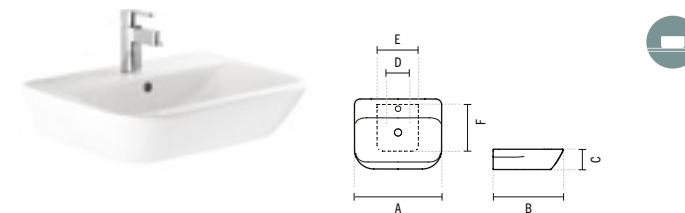

5 134370

66 LOOK

660x443x134mm / 17.0Kg

Countertop basin with tap hole. With embellisher ring. Includes fixing kit.
Compatible with pedestal Look 134200 and wall hung pedestal Look 134220.
Cutting plan: 265x300mm.