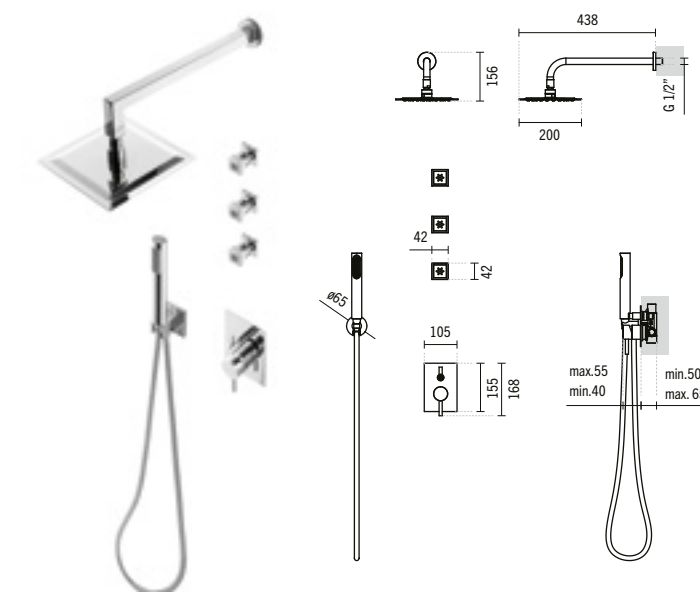

NEW ÍCONE CONCEALED 5-WAY RECTANGULAR SHOWER KIT

4.5Kg

Includes Plan head-shower 200, stem 350, hand shower Duo type in ABS, flexible stainless steel 1.7m double staple, height adjustable shower holder, 3 square injectors and fixing kit.