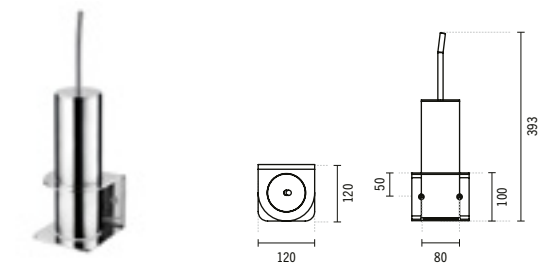

42421

ARC TOILET BRUSH HOLDER

120x120x393mm / 1.8Kg

Toilet brush holder in polished stainless steel. Includes fixing kit.