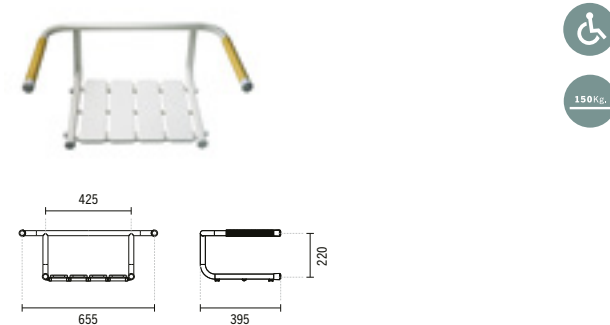

48047

WCCARE BATH SEAT

655x395x220mm / 4.8Kg

Accessory in galvanized iron lacquered in white. Supports weight up to 150Kg.