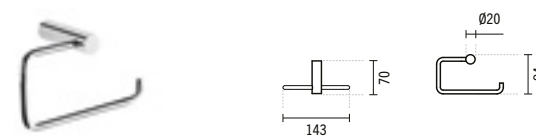

ALFA

41010

ALFA TOILET ROLL HOLDER
143x70x84mm / 0.4Kg
Toilet paper holder in brass. Includes fixing kit.