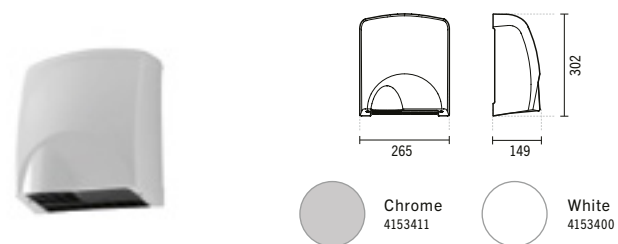

LUXE

41522

LUXE WASTE BIN

Ø208x273x284mm / 1.3Kg

Waste bin in stainless steel with chrome or black finish. Plastic inner bucket. Capacity: 5 liters.

41532

LUXE 1200W HAND DRYER

343x232x430mm / 13.2Kg

Hand dryer with aluminum body and anti-vandalism system. Includes fixing kit.

41555

LUXE 1200W HAND DRYER WITH LED

232x194x285mm / 4.3Kg

Hand dryer with aluminum body LED light and anti-vandalism system. Includes fixing kit.

41534

LUXE 2600W HAND DRYER

265x149x302mm / 3.1Kg

Hand dryer in ABS with white or chrome finish. Includes fixing kit.

41545

LUXE DOUBLE-SIDED MAGNIFYING MIRROR

245x305x310mm / 1.2Kg

Double side magnifying mirror in brass with chrome or black finish. Includes fixing kit.

41546

LUXE MAGNIFYING MIRROR

180x340x270mm / 1.1Kg

Magnifying mirror in brass. Includes fixing kit.

41557

LUXE BABY CHANGING UNIT

895x102x508mm / 10.0Kg

41535

LUXE 1200W HAIR DRYER

100x190x150mm / 0.6Kg

41536

LUXE 1600W HAIR DRYER

197x135x155mm / 0.7Kg

41556

LUXE 1000W HAIR DRYER

140x150x230mm / 11.3Kg

Flexible hose with 45 cm extendable up to 1.35m. Includes fixing kit. In white or black finish.

1 41509

LUXE TOILET BRUSH HOLDER

Ø83x102x323mm / 0.8Kg

Toilet brush holder in brass and brush in brass and ABS.

2 4A2109

TOILET BRUSH

41510

LUXE TOILET ROLL HOLDER

169x94x54mm / 0.2Kg

Toilet paper holder in brass. Includes fixing kit.

41511

LUXE SPARE TOILET ROLL HOLDER

Ø60x111x248mm / 0.4Kg

Toilet paper holder in brass. Includes fixing kit.

491500

LUXE 5-PIECE BATHROOM ACCESSORY SET

2.2Kg

Includes double hook Ref. 41523, Toilet paper holder Ref. 41510, Toilet brush holder Ref. 41509, 45 Towel rail Ref. 41507, and 60 Towel rail Ref. 41508.