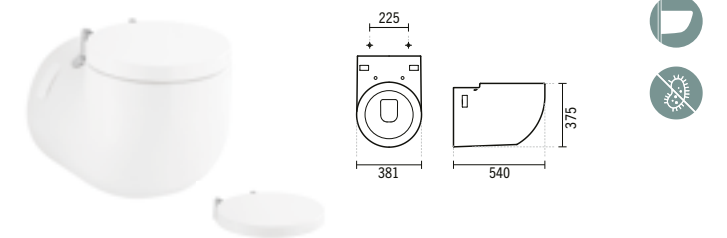

## WCA

111032

WCA WALL HUNG TOILET  
381x540x375mm / 26.2Kg

21111

WCA TOILET SEAT

3.7Kg  
Duroplast toilet seat with stainless steel hinges. With anti-bacterial protection.