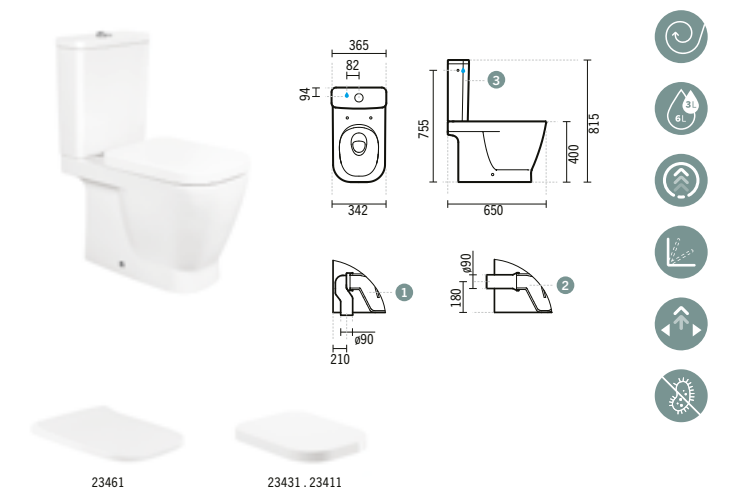

PACKS LOOK

134927	134026 + 134111LM + 23461	44,90 Kg
134929	134026 + 134143LM + 23461	44,90 Kg
134920	134026 + 134141LM + 23431	44,90 Kg
134928	134026 + 134143LM + 23431	44,90 Kg
134914	134026 + 134141LM + 23411	44,90 Kg

SYMBOLS