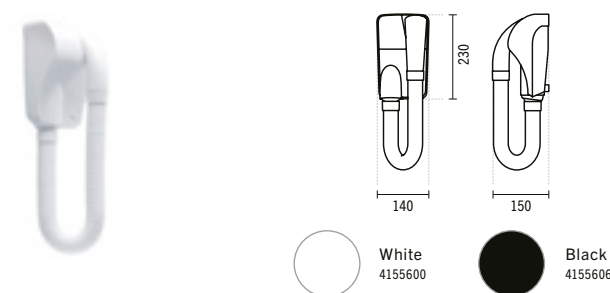

1 41509

LUXE TOILET BRUSH HOLDER

Ø83x102x323mm / 0.8Kg

Toilet brush holder in brass and brush in brass and ABS.