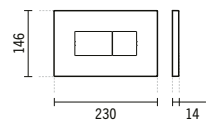

4430

QUADRO FLUSH PLATE
230x14x146mm / 0.5Kg

Plate for 3/6L countertop cistern.
Finishing in soft touch grey [03] and black [06].
Compatible with: 443, 445, 449 and 453.