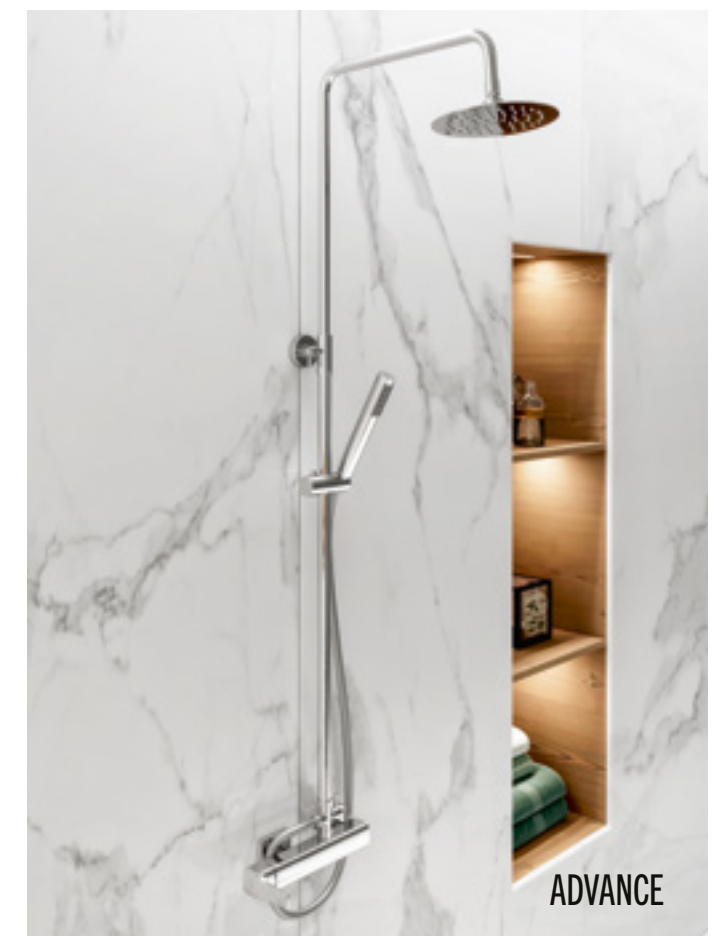

5276701

ADVANCE SHOWER KIT
289x535x1457mm / 5.4Kg
Includes Ø200 head-shower, ABS Duo type hand-shower, flexible in stainless steel 1.7m double staple, height adjustable shower holder and fixing kit.