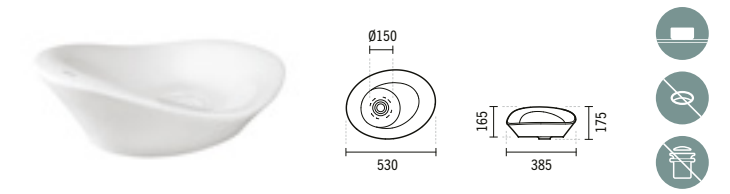

SYMBOLS

MORFYS

MORFYS

**MORFYS**

**108970**

**MORFYS**  
530x385x175mm / 7.8Kg  
Countertop basin without tap hole with Pop-Up always open. Without overflow.  
**Not compatible with Pop-Up waste.** Compatible Pop-Up Ref. 493XX.  
Colours available upon request: blue, black.  
Cutting plan: Ø150mm.