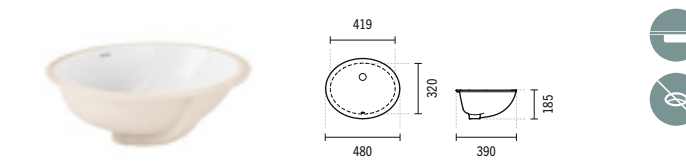

**SIMPLE**

**108750**

**48 SIMPLE**  
480x390x185mm / 6.5Kg  
Undermount basin without tap hole. With embellisher ring.  
Fixing Kit not include. Compatible with Fixing kit 45.  
Cutting plan: 410x320mm.