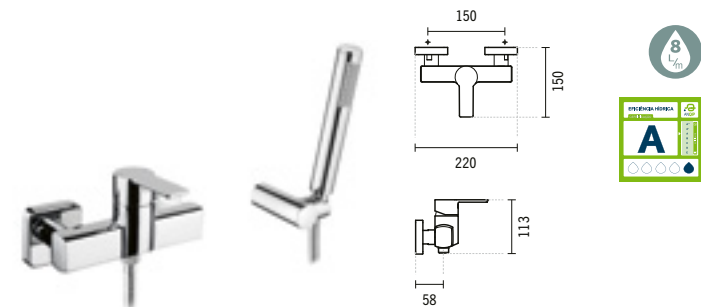

5250701C

MASTER 40 SHOWER MIXER

220x150x113mm / 1.6Kg

Includes flow limiter. Does not include hand-shower, flexible and shower holder. Debit to 3 Bar with full opening (50% cold + 50% hot): 8.0l/m (whether to apply the limiter in the hand shower).