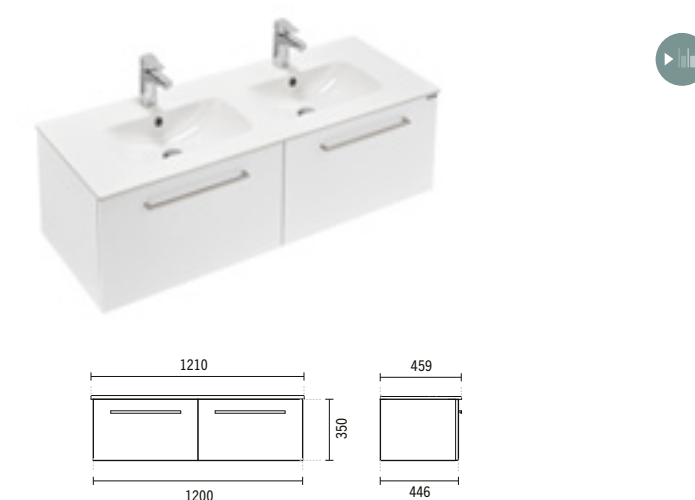

6950520E

120 PACK ÁREA PLUS 2 DRAWER VANITY UNIT AND BASIN

1200x482x350mm/78,60Kg
Pack vanity unit 120 with 2 drawers + washbasin 121 + mirror 120.
Available colours: white, matt black, light oak or dark oak .