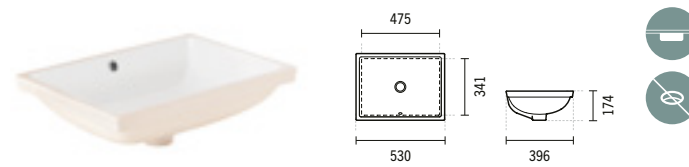

VOUGA

VOUGA

108350

VOUGA
565x445x200mm / 7.2Kg
Undermount basin without tap hole. With embellisher ring.
Fixing Kit not include. Compatible with Fixing kit 45.
Cutting plan: 495x375mm.