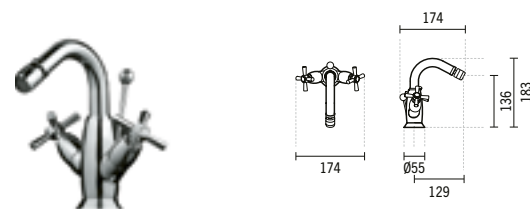

5180410

RIMINI BIDET MIXER WITH CERAMIC DISK CARTRIDGE
AND WASTE
174x174x183mm / 2.2Kg
Includes flexible H/C in stainless steel mesh, VDA and fixing kit.

5180411

RIMINI BIDET MIXER WITH CERAMIC DISK CARTRIDGE
174x174x183mm / 1.8Kg
Includes flexible H/C in stainless steel mesh and fixing kit.

5180460

RIMINI BIDET MIXER WITH WASTE
174x174x183mm / 2.2Kg
Includes flexible H/C in stainless steel mesh, VDA and fixing kit.

5180461

RIMINI BIDET MIXER
174x174x183mm / 1.8Kg
Includes flexible H/C in stainless steel mesh and fixing kit.