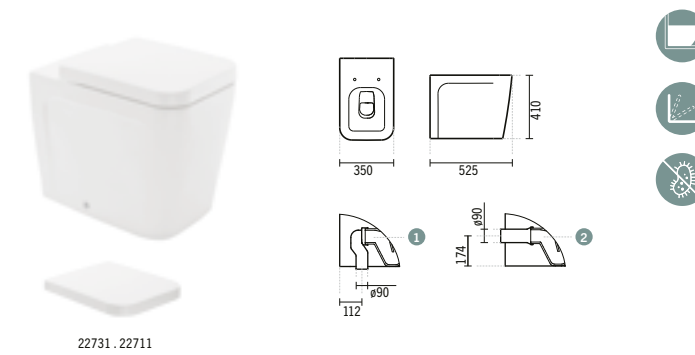

MSKT1986

Ø90 PAN CONNECTOR FOR HO TOILET

22731 . 22711