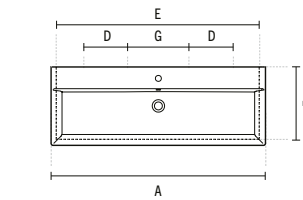

A	B	C	D	E	F	G
5	100	1006	465	149	200	950	285
6	120	1212	451	157	280	1150	283

SYMBOLS

Wall Hung

Without tap hole