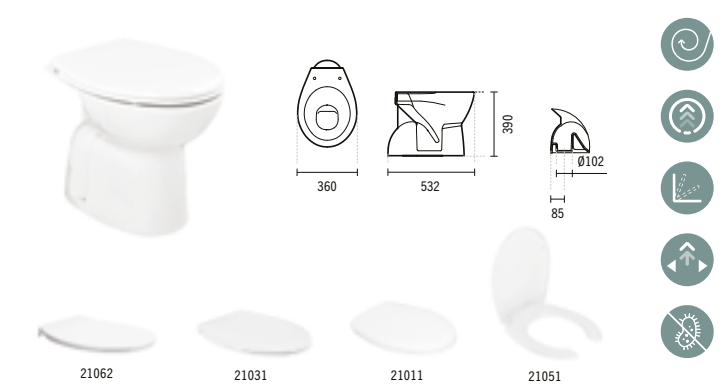

21051

CETUS 52 TOILET SEAT WITH FRONT CUTAWAY

2.0Kg
Duroplast toilet seat with stainless steel hinges. With anti-bacterial protection.