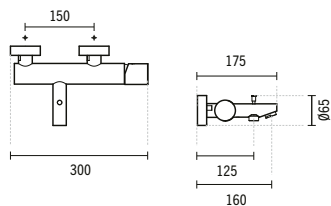

5540801

SINGLE BATH MIXER

300x175xØ65mm / 2.5Kg

Does not include flexible shower and shower holder.