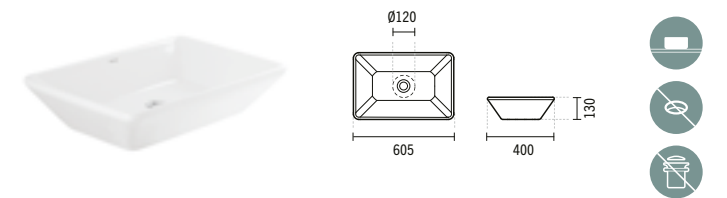

108940

60 SIGN
605x400x130mm / 10.2Kg
Countertop basin without tap hole. Without overflow.
Not compatible with Pop-Up waste. Compatible Pop-Up Ref. 4V99.
Cutting plan: Ø120mm.