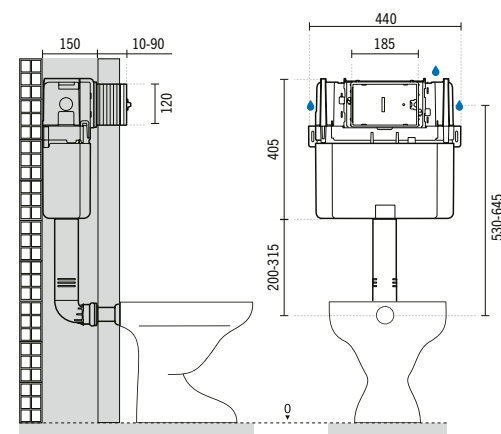

445

QUADRO CONCEALED CISTERN FOR LOW LEVEL TOILET

440x160x405mm / 3.3Kg
Compatible with plate Quadro. 3/6L cistern for low-level toilet.