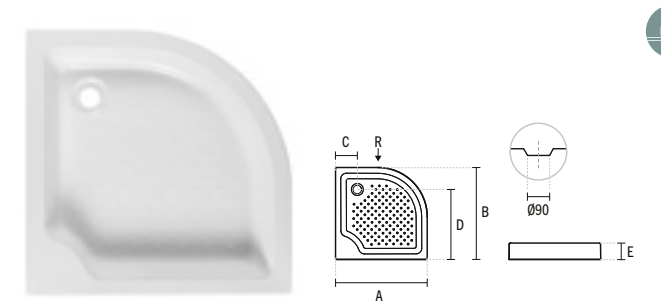

ELSY

1. 1 **800030**
   75X75 ELSY SHOWER TRAY
   750x745x130mm / 11.80Kg
   Compatible with waste 495.
2. 2 **800040**
   80X80 ELSY SHOWER TRAY
   800x795x130mm / 13.60Kg
   Compatible with waste 495.
3. 3 **800050**
   90X90 ELSY SHOWER TRAY
   900x893x135mm / 14.80Kg
   Compatible with waste 495.