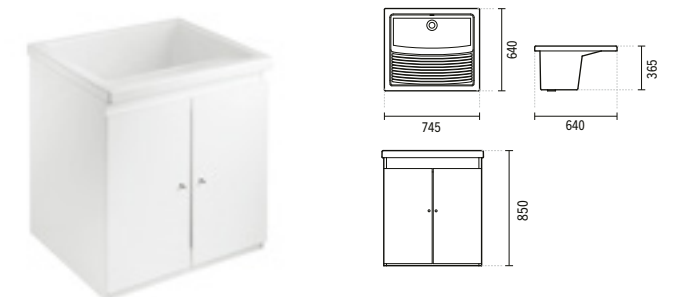

UTILITY SINK

108630

75 RIBA UTILITY SINK
745x640x365mm / 38.5Kg
Laundry sink for kitchen in Fireclay without overflow.
Compatible with furniture Riba 75 66340.

66340

75 RIBA FURNITURE
745x640x800mm / 25.1Kg
Compatible with laundry sink Riba 75 108630.