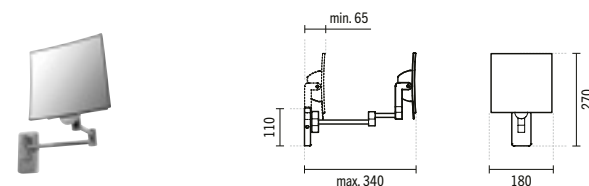

41546

LUXE MAGNIFYING MIRROR

180x340x270mm / 1.1Kg

Magnifying mirror in brass. Includes fixing kit.