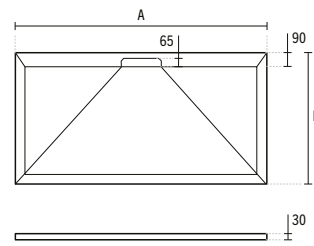

MARINA STAR

1 97110070
EXTRA-FLAT 110X70 MARINA STAR
1100x700x30mm / 32.00Kg

2 97110080
EXTRA-FLAT 110X80 MARINA STAR
1100x800x30mm / 37.00Kg

3 97110090
EXTRA-FLAT 110X90 MARINA STAR
1100x900x30mm / 42.00Kg

4 97110100
EXTRA-FLAT 110X100 MARINA STAR
1100x1000x30mm / 46.00Kg

5 97120070
EXTRA-FLAT 120X70 MARINA STAR
1200x700x30mm / 35.00Kg

6 97120080
EXTRA-FLAT 120X80 MARINA STAR
1200x800x30mm / 40.00Kg

7 97120090
EXTRA-FLAT 120X90 MARINA STAR
1200x900x30mm / 45.00Kg

8 97120100
EXTRA-FLAT 120X100 MARINA STAR
1200x1000x30mm / 50.00Kg

9 97120120
EXTRA-FLAT 120X120 MARINA STAR
1200x1200x30mm / 60.00Kg

Shower tray in Stonit, finished with High Quality ISO-NPG-H Sanitary Gelcoat. Class 3 anti-slip and antibacterial. Waste included. Allows cut to measure. Cut in factory adds 30,00€. In white RAL 9003, beige RAL 1013, grey RAL 7047 or black RAL 9005 (other RAL colours add 70,00€ to PVP).