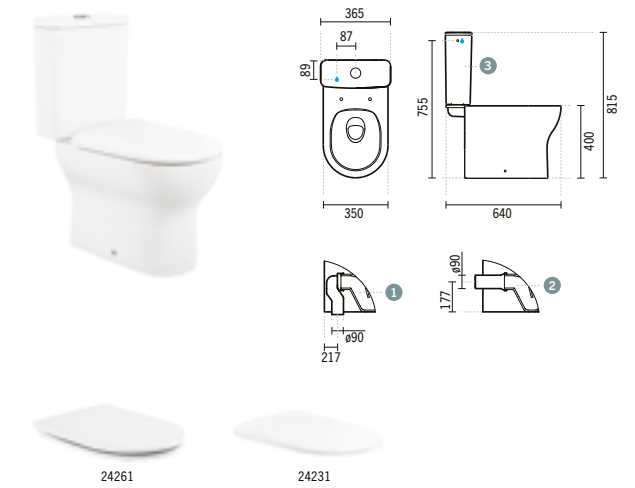

PACKS WINNER

142927	142021 + 142111LM + 24261	42,80 Kg
142931	142021 + 142113LM + 24261	40,50 Kg
142921	142021 + 142111LM + 24231	42,80 Kg
142923	142021 + 142113LM + 24231	40,50 Kg
142928	142022 + 142111LM + 24261	42,80 Kg
142932	142022 + 142113LM + 24261	40,50 Kg
142922	142022 + 142111LM + 24231	42,80 Kg
142924	142022 + 142113LM + 24231	40,50 Kg

SYMBOLS