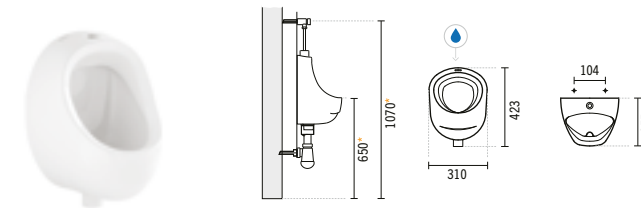

RIA

108500

RIA URINAL
310x255x423mm / 8.4Kg
Without trap nor fixing kit. Indicative quotas.