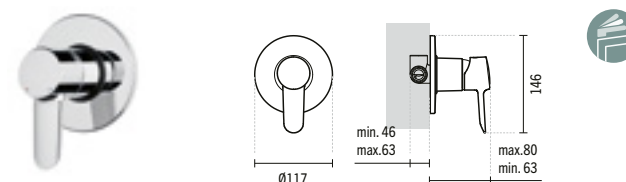

5371701C

TORUS CONCEALED 3-WAY SHOWER MIXER
Ø117x80x146mm / 2.5Kg