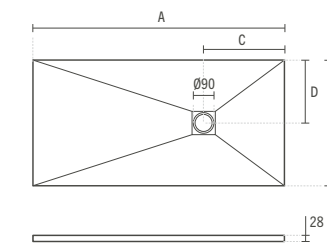

Shower tray in Stonit, finished with High Quality ISO-NPG-H Sanitary Gelcoat with slate texture.
Class 3 anti-slip and antibacterial. Waste included.
Allows cut to measure. Cut in factory adds 30,00€.
In white RAL 9003, beige RAL 1013, grey RAL 7047 or black RAL 9005 (other RAL colours add 70,00€ to PVP).