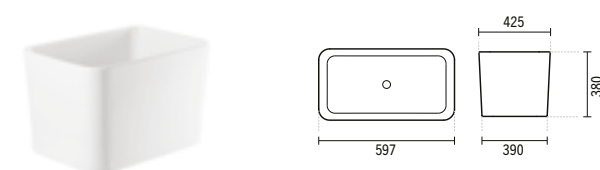

60 TRIBO  
597x425x380mm  
Laundry sink for kitchen in Fireclay without overflow. Not compatible with Pop-Up.  
Cutting plan: Ø150mm.

RIBA

UTILITY SINK

108630

75 RIBA UTILITY SINK  
745x640x365mm / 38.5Kg  
Laundry sink for kitchen in Fireclay without overflow.  
Compatible with furniture Riba 75 66340.