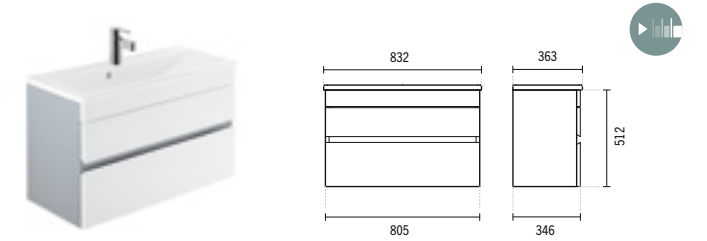

134780

83X36 LOOK SEMI RECESSED BASIN

832x363x137mm