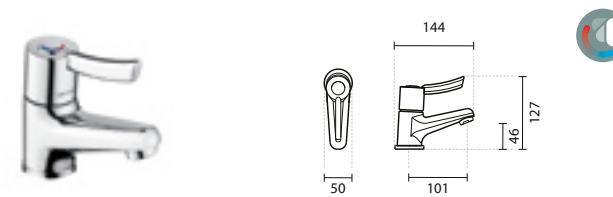

MINI MIXERS

5317001

TUBE MINI SHOWER MIXER

165x136x104mm / 1.2Kg  
Does not include flexible, hand-shower and shower holder.  
Compatible with toilet/bidet hand-shower Aqua 56691.

SYMBOLS

SIMPLE 30

5100261

SIMPLE 30 BASIN TAP