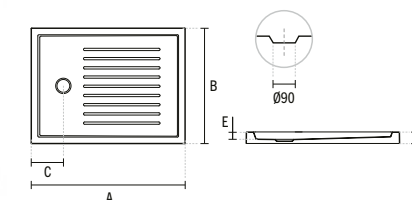

A	B	C	D	E
1	180	1798	750	250	75
2	180	1800	750	250	75
3	180	1804	804	252	75
4	180	1800	900	250	75

	A	B	C	D	E
5	200	2000	700	250	75
6	200	2000	800	250	75
7	200	2003	903	253	75

SYMBOLS

Floor standing

Texture