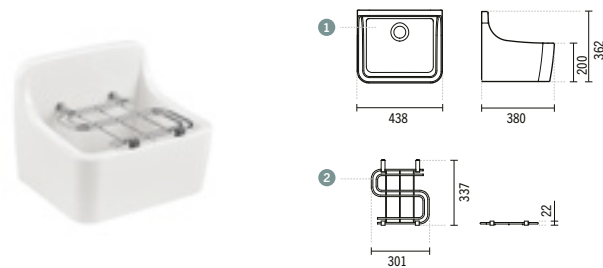

FUSION

FUSION SLOP HOPPER

1 18694

FUSION SLOP HOPPER SINK W/GRID  
443x380x365mm

1 118640

FUSION SLOP HOPPER  
443x380x365mm

2 4A863

FUSION GRID FOR SLOP HOPPER  
301x337x22mm  
In stainless steel.