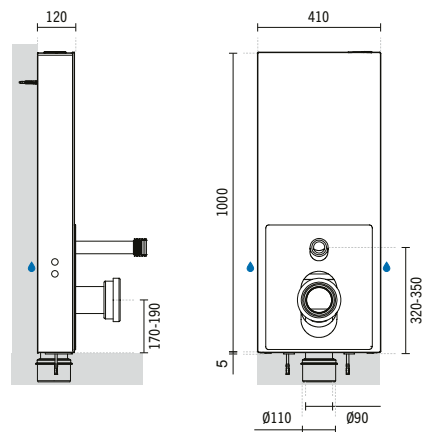

41833

SANGLASS WC UNIT FOR LOW LEVEL TOILET

410x120x1005mm / 22.9Kg
Exterior support for low-level toilet.