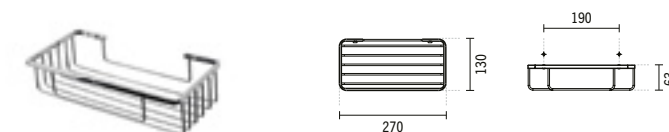

41501

LUXE SOAP DISH GRID
310x246x67mm / 0.6Kg
Basket in brass. Includes fixing kit.