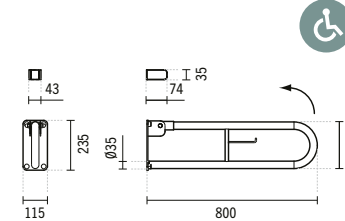

42968

NEW WCCARE HINGED SUPPORT RAIL WITH TOILET ROLL HOLDER
115x800x235mm / 3.8Kg

Brushed stainless steel support. Includes fixing kit.
With locking bracket for fixing in vertical position.