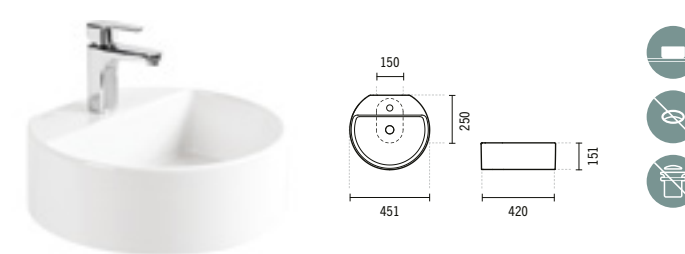

AVAILABLE COLOURS

**108110**

**45 ROUND**

451x420x151mm / 11.7Kg

Countertop basin with tap hole. Without overflow.

**Not compatible with Pop-Up waste.** Compatible Pop-Up Ref. 4V99.

Cutting plan: 150x250mm.