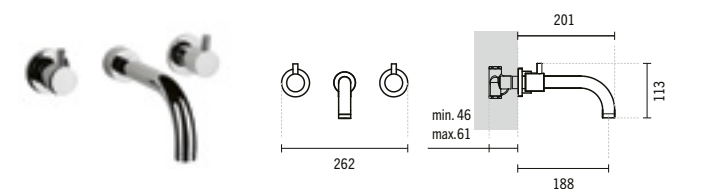

AVAILABLE COLOURS

5312311

TUBE CONCEALED BASIN MIXER WITH 3 HOLES

262x201x113mm / 1.8Kg
Includes flexible H/C in stainless steel mesh and fixing kit.