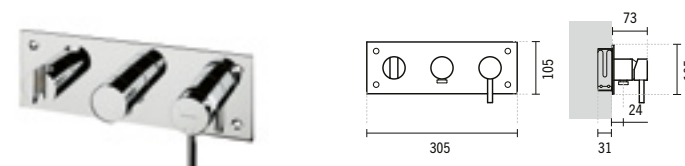

TUBE

5312801C

TUBE CONCEALED BATH VALVE

305x203x127mm / 4.0Kg  
Includes flexible H/C in stainless steel mesh, case and fixing kit.

5316701

TUBE CONCEALED 4-WAY SHOWER VALVE

305x73x105mm / 3.9Kg  
Includes flexible H/C in stainless steel mesh, case, fixing kit and hand-shower holder.