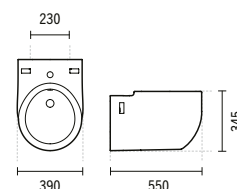

WCA

111450

WCA WALL HUNG BIDET
390x550x345mm / 25.5Kg