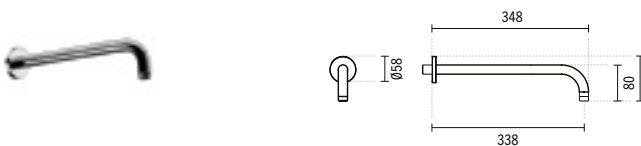

AVAILABLE COLOURS

Chrome

5807011

Matt Black

5807026

58000

ANGULAR SHOWER ARM

Ø58x355x89mm / 0.4Kg

Brass shower-head arm. Compatible with all Sanidusa shower-heads except Lock 58886 recessed 57291, 57391, 57091, 57191, 56591.