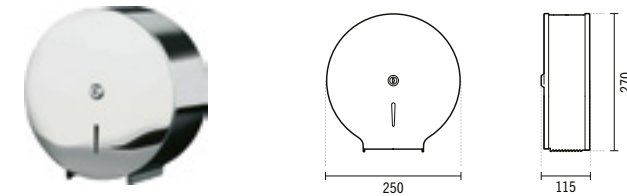

41544

LUXE ANTI-VANDALISM TOILET PAPER DISPENSER
250x115x270mm / 1.6Kg
Toilet paper dispenser in stainless steel with anti-vandalism system. Includes fixing kit.