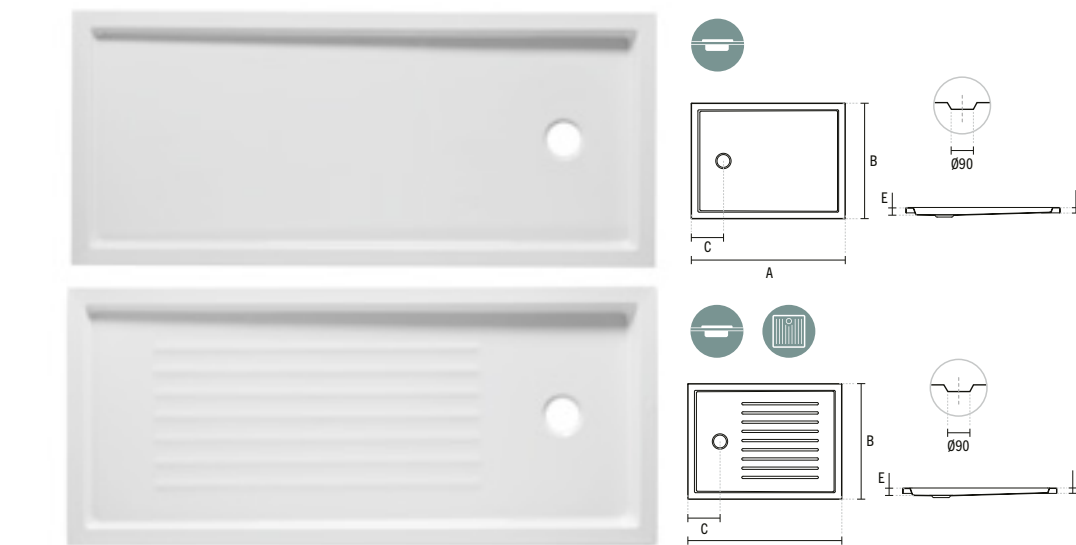

PIANO

1 802230

160X70 PIANO RECESSED SHOWER TRAY
1600x700x35mm / 21.00Kg
With internal depth of 60mm. Compatible with waste 487.

1 802940

160X70 PIANO ANTI-SLIP RECESSED SHOWER TRAY
1600x700x35mm / 21.00Kg
With internal depth of 60mm. Compatible with waste 487.

2 802240

160X75 PIANO RECESSED SHOWER TRAY
1602x755x35mm / 22.00Kg
With internal depth of 60mm. Compatible with waste 487.

2 802950

160X75 PIANO ANTI-SLIP RECESSED SHOWER TRAY
1602x755x35mm / 22.00Kg
With internal depth of 60mm. Compatible with waste 487.

3 802250

160X80 PIANO RECESSED SHOWER TRAY
1600x803x35mm / 23.00Kg
With internal depth of 60mm. Compatible with waste 487.

3 802960

160X80 PIANO ANTI-SLIP RECESSED SHOWER TRAY
1600x803x35mm / 23.00Kg
With internal depth of 60mm. Compatible with waste 487.

4 802260

160X90 PIANO RECESSED SHOWER TRAY
1600x900x35mm / 24.00Kg
With internal depth of 60mm. Compatible with waste 487.

4 802970

160X90 PIANO ANTI-SLIP RECESSED SHOWER TRAY
1600x900x35mm / 24.00Kg
With internal depth of 60mm. Compatible with waste 487.

	A	B	C	D	E
1	160	1600	700	250	35
2	160	1602	755	250	35
3	160	1600	803	252	35
4	160	1600	900	250	35

	A	B	C	D	E
5	170	1700	703	250	35
6	170	1698	758	250	35

SYMBOLS

PIANO

1 802270

180X70 PIANO RECESSED SHOWER TRAY
1798x700x35mm / 24.00Kg
With internal depth of 60mm. Compatible with waste 487.

1 802980

180X70 PIANO ANTI-SLIP RECESSED SHOWER TRAY
1798x700x35mm / 24.00Kg
With internal depth of 60mm. Compatible with waste 487.

2 802280

180X75 PIANO RECESSED SHOWER TRAY
1800x750x35mm / 25.00Kg
With internal depth of 60mm. Compatible with waste 487.

2 802990

180X75 PIANO ANTI-SLIP RECESSED SHOWER TRAY
1800x750x35mm / 25.00Kg
With internal depth of 60mm. Compatible with waste 487.

3 802290

180X80 PIANO RECESSED SHOWER TRAY
1804x804x35mm / 26.00Kg
With internal depth of 60mm. Compatible with waste 487.

3 803010

180X80 PIANO ANTI-SLIP RECESSED SHOWER TRAY
1804x804x35mm / 26.00Kg
With internal depth of 60mm. Compatible with waste 487.

4 802310

180X90 PIANO RECESSED SHOWER TRAY
1800x900x35mm / 28.00Kg
With internal depth of 60mm. Compatible with waste 487.

4 803020

180X90 PIANO ANTI-SLIP RECESSED SHOWER TRAY
1800x900x35mm / 28.00Kg
With internal depth of 60mm. Compatible with waste 487.