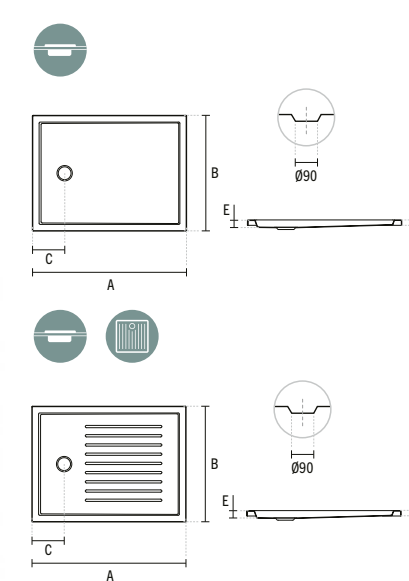

A	B	C	D	E	
1	140	1400	700	250	35	45
2	140	1400	750	250	35	45
3	140	1396	803	250	35	45
4	140	1400	899	253	35	45

	A	B	C	D	E	
5	150	1498	700	250	35	60
6	150	1500	752	250	35	60
7	150	1500	801	250	35	60
8	150	1500	900	253	35	60