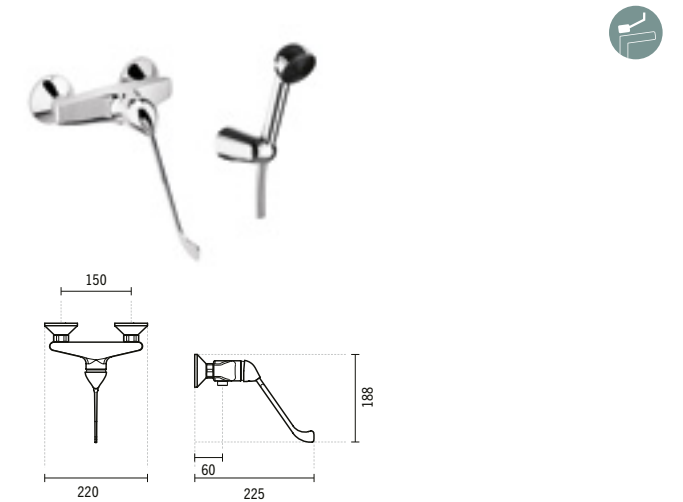

**SYMBOLS**

Long Spout Mixer

Medical Lever

**5365701**

**EASY SHOWER MIXER WITH LONG LEVER**

220x255x188mm / 1.8Kg  
Includes Mixa hand-shower, flexible 1.75m stainless steel mesh and shower holder.

**XS**

**5598301**