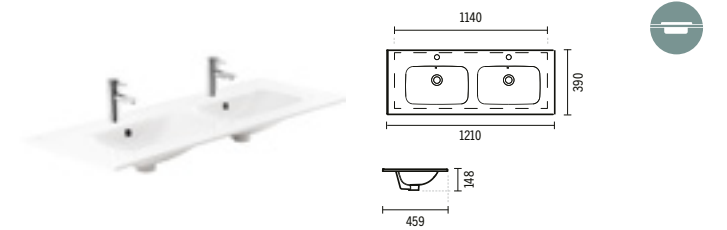

108170

121 AREA PLUS DOUBLE

1210x459x148mm / 25.0Kg
Inset basin with 2 taps holes. With embellisher ring.
Compatible with furniture Área 120 65130 and 65131.
Cutting plan: 1140x390mm.