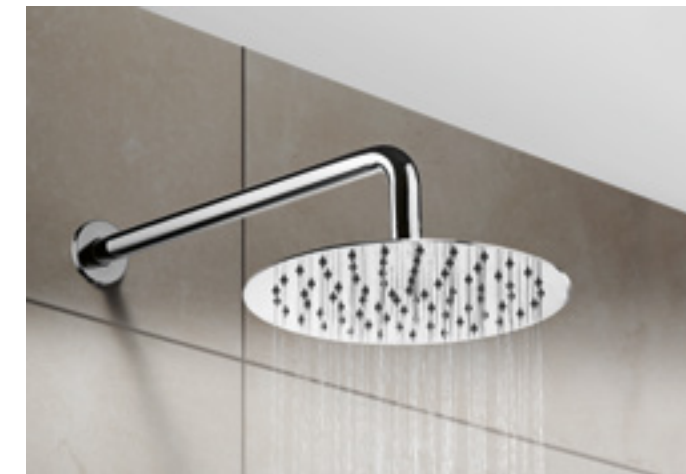

ÁREA

1 57291

Ø380 ÁREA CEILING MOUNTED SHOWER HEAD
Ø380x2mm / 3.9Kg

2 57391

Ø500 ÁREA CEILING MOUNTED SHOWER HEAD
Ø498x2mm / 9.4Kg

Stainless steel shower-head with silicone water outlets. Debit to 3 Bar: 13.0l/m.

	A	B	C
1	Ø380	Ø380	62
2	Ø500	Ø498	62

SQUARE

1 57091

380 SQUARE CEILING MOUNTED SHOWER HEAD
380x380x2mm / 4.9Kg

2 57191

500 SQUARE CEILING MOUNTED SHOWER HEAD
498x498x2mm / 11.4Kg

Stainless steel shower-head with silicone water outlets. Debit to 3 Bar: 13.5l/m.

	A	B	C
1	380	380	62
2	500	498	62

KING

56591

KING CEILING MOUNTED SHOWER HEAD

700x380x2mm / 30.5Kg

Stainless steel shower-head with silicone water outlets.

1 58010

CEILING MOUNTED ROUND SHOWER ARM
Ø58x108mm / 0.2Kg

2 58020

CEILING MOUNTED ROUND SHOWER ARM
Ø58x208mm / 0.2Kg

3 58030

CEILING MOUNTED ROUND SHOWER ARM
Ø58x308mm / 0.5Kg

Brass shower-head arm. Compatible with all Sanidusa shower-heads except Lock 58886 recessed 57291, 57391, 57091, 57191, 56591.

	A	B
1	100	Ø58 108
2	200	Ø58 208
3	300	Ø58 308

1 58040

CEILING MOUNTED SQUARE SHOWER ARM
Ø58x108mm / 0.4Kg

2 58050

CEILING MOUNTED SQUARE SHOWER ARM
Ø58x208mm / 0.5Kg

3 58060

CEILING MOUNTED SQUARE SHOWER ARM
Ø58x208mm / 0.5Kg

Brass shower-head arm. Compatible with all Sanidusa shower-heads except Lock 58886 recessed 57291, 57391, 57091, 57191, 56591.

	A	B
1	100	Ø58 108
2	200	Ø58 208
3	300	Ø58 308

58080

SQUARE SHOWER ARM

Ø58x351x102mm / 0.7Kg

Brass shower-head arm. Compatible with all Sanidusa shower-heads except Lock 58886 recessed 57291, 57391, 57091, 57191, 56591.

AVAILABLE COLOURS

Chrome

5808011

Matt Black

5808026

58070

ROUND SHOWER ARM

Ø58x348x100mm / 0.5Kg

Brass shower-head arm. Compatible with all Sanidusa shower-heads except Lock 58886 recessed 57291, 57391, 57091, 57191, 56591.

AVAILABLE COLOURS

Chrome

5807011

Matt Black

5807026

58000

ANGULAR SHOWER ARM

Ø58x355x89mm / 0.4Kg

Brass shower-head arm. Compatible with all Sanidusa shower-heads except Lock 58886 recessed 57291, 57391, 57091, 57191, 56591.

DUO

1 5099335

200 DUO SHOWER HEAD AND ARM SET
1.1Kg

2 5099435

250 DUO SHOWER HEAD AND ARM SET
1.4Kg

2 5099735

300 DUO SHOWER HEAD AND ARM SET
1.8Kg

Stainless steel head-shower with silicone water outlets + Stainless steel shower-head arm. Debit to 3 Bar: 18.5l/m.

	A	B
1	200	Ø200 440
2	250	Ø250 465
3	300	Ø300 490

PLAN

1 5098035

200 PLAN SHOWER HEAD AND ARM SET
1.2Kg

2 5098135

250 PLAN SHOWER HEAD AND ARM SET
1.6Kg

2 5098935

300 PLAN SHOWER HEAD AND ARM SET
2.1Kg

Stainless steel head-shower with silicone water outlets + Stainless steel shower-head arm. Debit to 3 Bar: 18.5l/m.

	A	B
1	200	200 440
2	250	250 465
3	300	Ø00 490