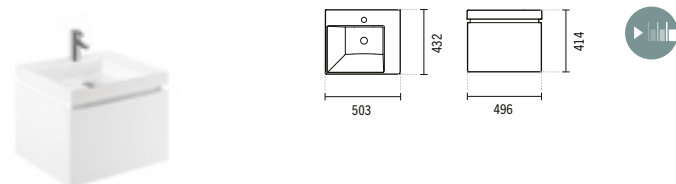

VISTA

60802

50 VISTA 1 DRAWER VANITY UNIT

496x432x414mm / 14.0Kg
Mobile in white gloss. Front of lacquered MDF drawer lacquered and furniture body in melamine coated agglomerate with one drawer.
Compatible with washbasin Vista 109400.

109400

50 VISTA WALL HUNG BASIN

503x432x114mm / 11.6Kg
Wall hung basin with tap hole. Without overflow. Includes fixing kit.
Not compatible with Pop-Up. Compatible Pop-Up Ref. 4V99.
Compatible with furniture Vista 50 60802.