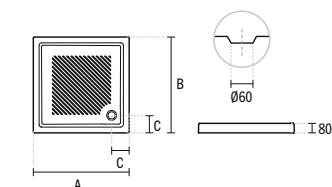

MORAIRA

1 107150

70X70 MORAIRA SHOWER TRAY
700x700x80mm / 25.40Kg
Compatible with waste 495.

2 107160

75X75 MORAIRA SHOWER TRAY
750x750x80mm / 27.20Kg
Compatible with waste 495.

3 107170

80X80 MORAIRA SHOWER TRAY
800x800x80mm / 31.20Kg
Compatible with waste 495.