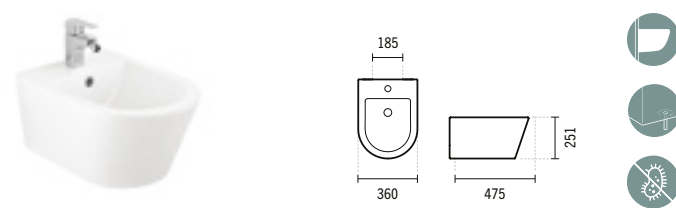

140450

48 URB.Y WALL HUNG BIDET

360x475x251mm / 16.8Kg
Includes fixing kit. With embellisher ring.
Colours available upon request: matt white, matt grey, matt taupe and matt black.