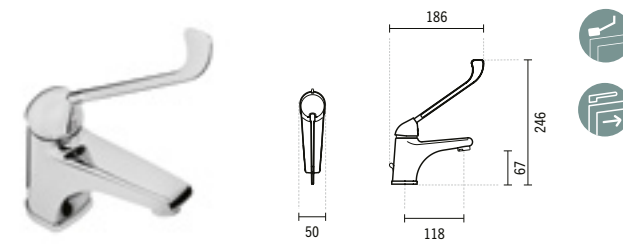

50x186x246mm / 1.8Kg  
Includes flexible H/C in stainless steel mesh and fixing kit.  
Debit to 3 Bar with full opening (50% cold + 50% hot): 13.3l/m

**5368801**

**EASY BATH MIXER WITH LONG LEVER**

220x216x228mm / 2.3Kg  
Includes Mixa hand-shower, flexible 1.75m stainless steel mesh and shower holder.