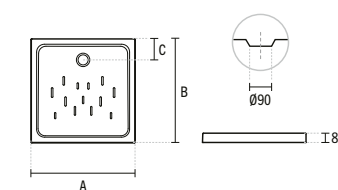

A	B	C
1	80	798	795
2	90	900	903