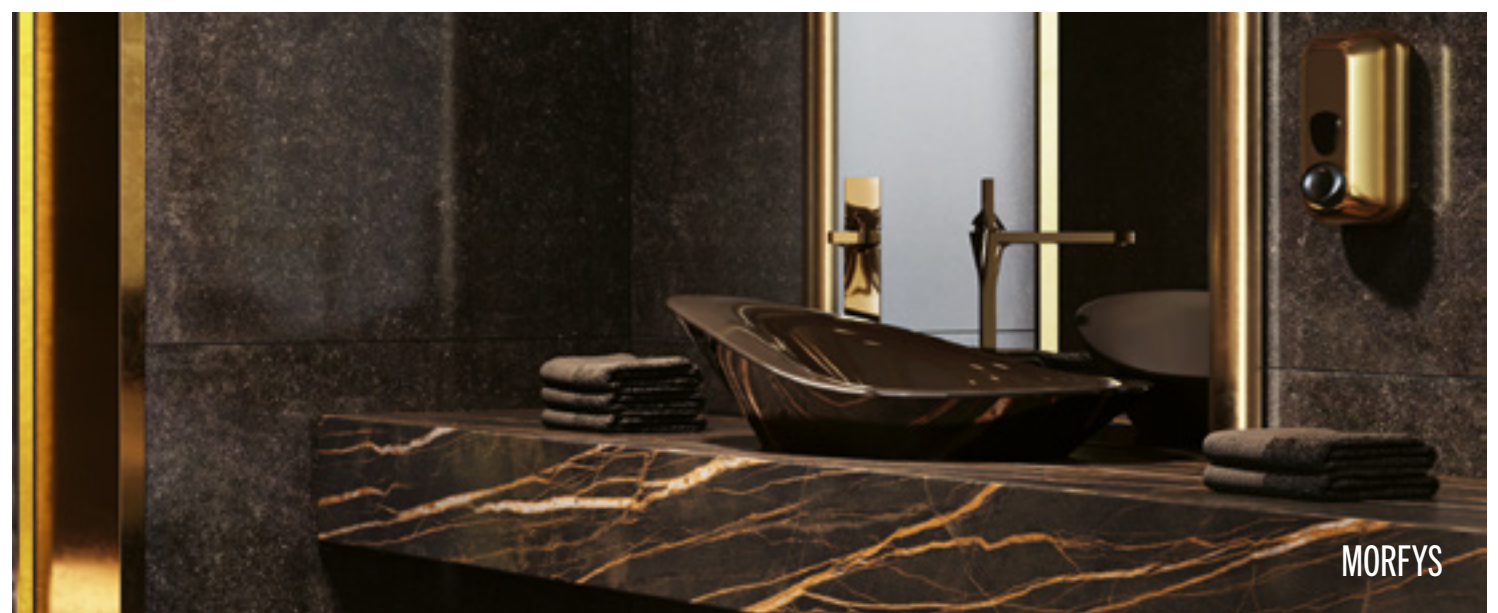

SYMBOLS

MORFYS

MORFYS

**MORFYS**

**108970**

**MORFYS**  
530x385x175mm / 7.8Kg  
Countertop basin without tap hole with Pop-Up always open. Without overflow.  
**Not compatible with Pop-Up waste.** Compatible Pop-Up Ref. 493XX.  
Colours available upon request: blue, black.  
Cutting plan: Ø150mm.