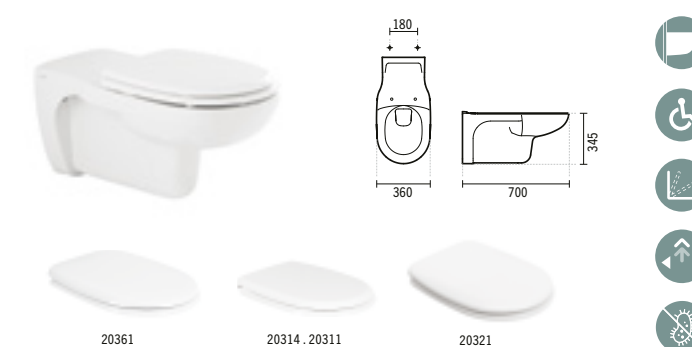

4A03042

TUBE EXTENSOR
0.1Kg