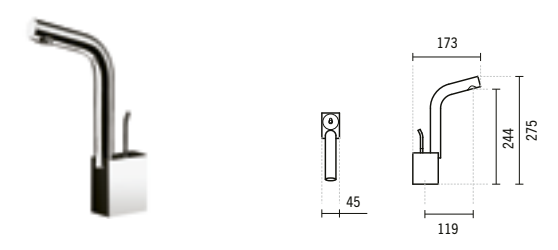

WCA

WCA

5114300

**WCA TALL BASIN MIXER WITH WASTE**  
45x173x275mm / 3.0Kg  
Includes flexible H/C in stainless steel mesh, valve and fixing kit.

5114301

**WCA TALL BASIN MIXER**  
45x173x275mm / 3.0Kg  
Includes flexible H/C in stainless steel mesh and fixing kit.