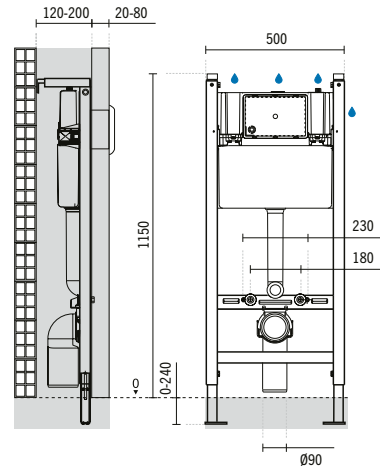

40333

SANFIX SUPPORT FRAME FOR WALL HUNG TOILET

500x120x1150mm / 13.6Kg

Interior support for wall hung WC. 3/6L cistern.
Compatible with plates Orange, Easy, Plan, Moon and Square.