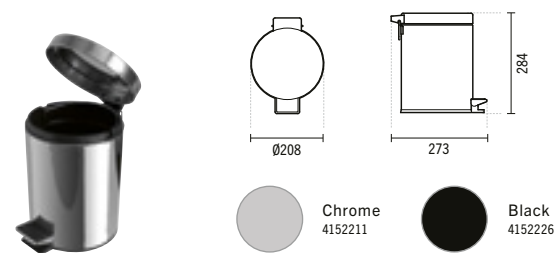

**41532**

**LUXE 1200W HAND DRYER**

343x232x430mm / 13.2Kg

Hand dryer with aluminum body and anti-vandalism system. Includes fixing kit.

**41555**

**LUXE 1200W HAND DRYER WITH LED**

232x194x285mm / 4.3Kg

Hand dryer with aluminum body LED light and anti-vandalism system. Includes fixing kit.