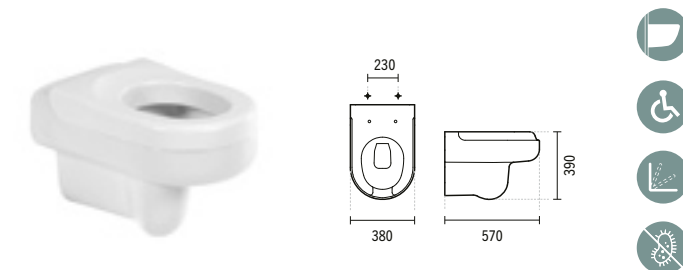

SYMBOLS

129032

NEW WCCARE WALL HUNG TOILET
380x570x390mm / 26.9Kg

22911

NEW WCCARE TOILET SEAT WITH FRONT CUTAWAY
3.2Kg
Duroplast toilet seat with stainless steel hinges.

22931

NEW WCCARE TOILET SEAT WITH FRONT CUTAWAY AND SLOWCLOSE
3.2Kg
Duroplast toilet seat with stainless steel hinges.

22951

NEW WCCARE TOILET SEAT
3.8Kg
Duroplast toilet seat with stainless steel hinges.

22961

NEW WCCARE TOILET SEAT WITH SLOWCLOSE
3.8Kg
Duroplast toilet seat with stainless steel hinges.

2291100A

NEW WCCARE TOILET SEAT WITH FRONT CUTAWAY W/O LID
2.0Kg

2295100A

NEW WCCARE TOILET SEAT W/O LID
2.1Kg

2900

WALL HUNG FIXING KIT WITH LOWER TIGHTENING
0.3Kg

2293111

HINGES FOR NEW WCCARE TOILET SEAT WITH SLOWCLOSE
0.1Kg