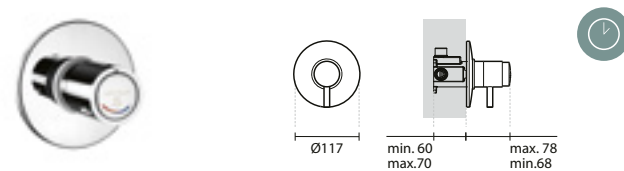

5531741

LOCK TIMED FLOW SHOWER MIXER

Ø117x78mm / 1.8Kg
Debit to 3 Bar: 4 to 13l/m (adjustable flow rate). Time flow 20".