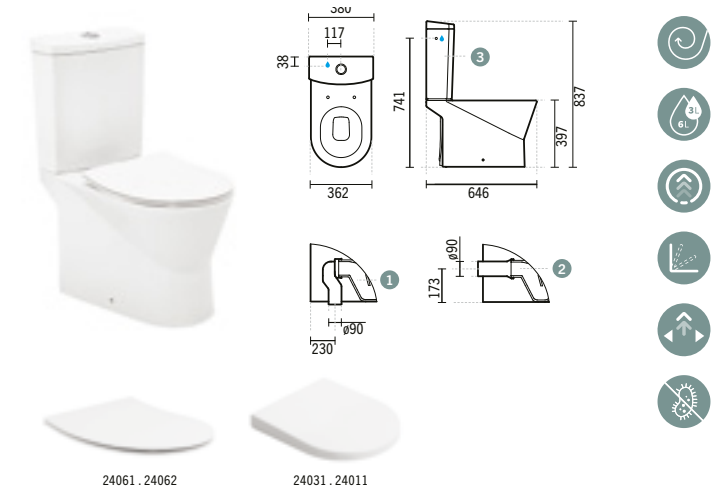

AVAILABLE COLOURS

	White 140029004 140030004 140171004LM 140173004LM 2406100 2406200 2403100 2401100		Matt white 140029604 140030604 140171604LM 140173604LM 2406160 2406260		Matt black 140029264 140030264 140171264LM 140173264LM 2406126 2406226

PACKS URB.Y

140913	140029 + 140171LM + 24061	52,00 Kg
140917	140029 + 140171LM + 24031	52,00 Kg
140930	140029 + 140171LM + 24011	52,00 Kg
140931	140029 + 140173LM + 24011	52,00 Kg
140914	140030 + 140171LM + 24061	52,00 Kg
140915	140030 + 140173LM + 24061	52,00 Kg
140918	140030 + 140173LM + 24031	52,00 Kg
140916	140030 + 140173LM + 24011	52,00 Kg
140910	140030 + 140171LM + 24011	52,00 Kg

SYMBOLS