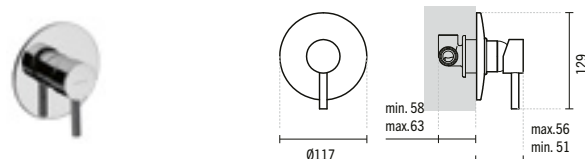

Ø117x56x129mm / 0.8Kg

5311801C

TUBE CONCEALED 4-WAY OVAL SHOWER VALVE

Ø155x56x168mm / 1.3Kg

5318701

TUBE CONCEALED 3-WAY SHOWER VALVE

Ø120x51x131mm / 4.0Kg

5317801