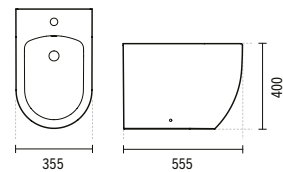

SANIBOLD

137410

SANIBOLD BTW BIDET
355x555x398mm / 24.9Kg

SYMBOLS

URB.Y PLUS

146410

URB.Y PLUS BTW BIDET
345x555x400mm / 27.0Kg
Includes fixing kit.

146415

URB.Y PLUS BTW BIDET WITH HOLES FOR COVER
345x555x400mm / 27.0Kgg
Includes fixing kit.

24041

URB.Y BIDET COVER
1.7Kg
Duroplast bidet cover with stainless steel hinges. With anti-bacterial protection.

SYMBOLS