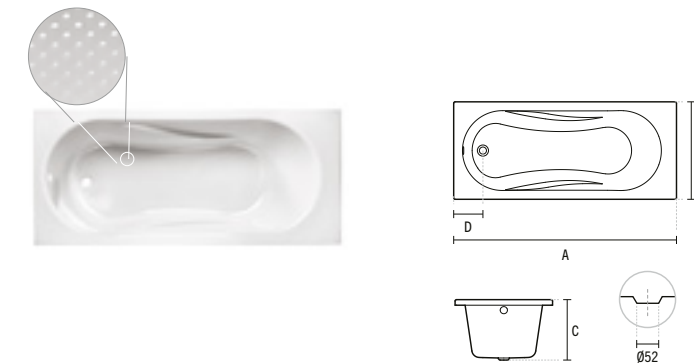

82310111 / **82310211**

170X75 AVEIRO WHIRLPOOL BATHTUB
X90 SYSTEM CHROME KIT

1700x750x425mm / 46.8Kg / 182L

Acrylic bathtub with pop-up 50 Ref. 490 included.
With bath frame assembled. Compatible panels: 800201 + 800202.
Compatible handles: 8001, 8002.