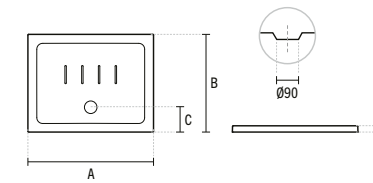

4 107732

100X90 WATERLINE SHOWER TRAY
995x895x45mm / 38.00Kg
Compatible with waste 487.