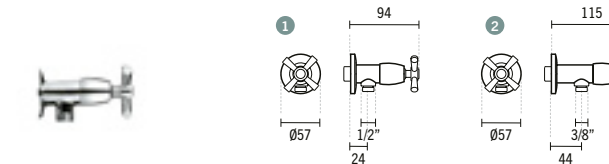

1 5180561

ANGLE TAP WITH CONNECTION 1/2 1/2
Ø57x94mm / 0.3Kg

1 5180561F

ANGLE TAP WITH CONNECTION 1/2 1/2 WITH FILTER
Ø57x94mm / 0.3Kg

2 5181561

ANGLE TAP WITH CONNECTION 1/2 3/8
Ø57x115mm / 0.3Kg

2 5181561F

ANGLE TAP WITH CONNECTION 1/2 3/8 WITH FILTER
Ø57x115mm / 0.3Kg