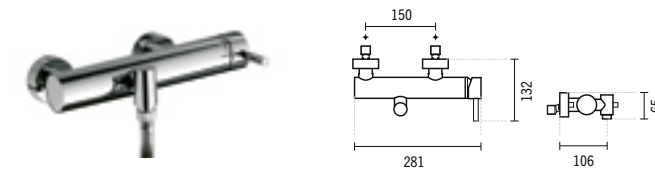

5310701

TUBE SHOWER MIXER

281x132x65mm / 2.4Kg
Does not include flexible shower and shower holder.