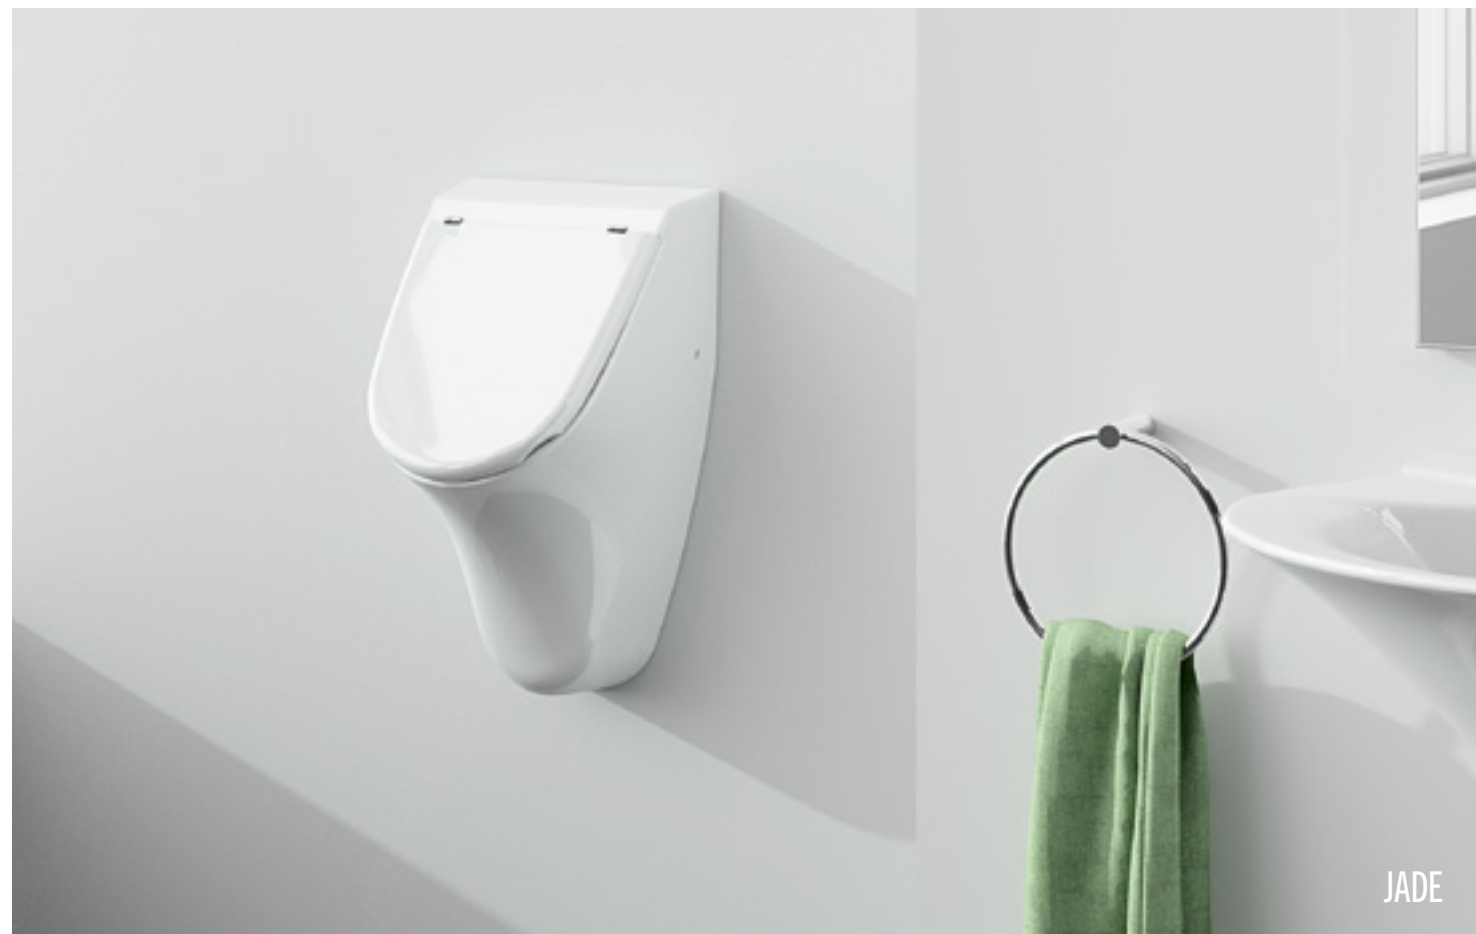

JADE

104500

JADE URINAL

325x280x540mm / 13.2Kg

With cover, fixing kit and pan connector. Indicative quotas.