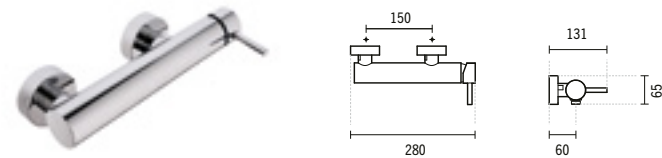

5500701

ÍCONE SHOWER MIXER

280x131x65mm / 1.2Kg
Does not include flexible shower and shower holder.
Debit to 3 Bar with full opening (50% cold + 50% hot): 18.0l/m.