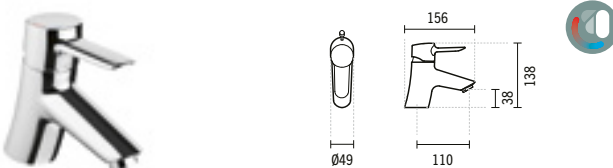

5371001

TORUS BASIN MIXER WITH COLD OPEN
Ø49x156x138mm / 12.0Kg
Includes flexible H/C in stainless steel mesh and fixing kit.