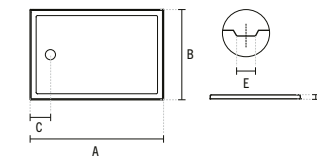

A	B	C	D	E
1	100	1000	700	180	30	Ø91
2	100	990	790	180	30	Ø90

		A	B	C	D	E
3	120	1200	700	180	30	Ø91
4	120	1195	795	180	30	Ø90
5	120	1194	895	250	33	Ø91

AVAILABLE COLOURS

	White 107572004 107572004AD 107552004 107552004AD 107612004 107612004AD		Grey 107572034AD 107552034AD 107612034AD		Black 107572064AD 107552064AD 107612064AD