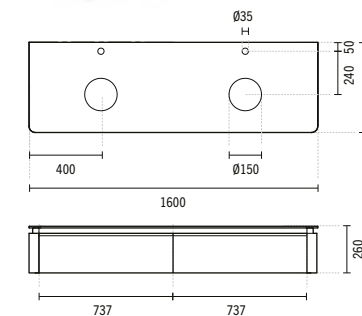

691997

160 SANLIFE VANITY UNIT WITH 2 BASIN HOLES AND 2 TAP HOLES

1600x500x260mm / 59.0Kg

Lacquered MDF furniture in white or taupe finish. With aluminum handles.

Two drawers with smooove closure.

Synthetic Ivory top 12mm.

Compatible with washbasins:

136339, 136739, 136389, 136789, 136379, 136779, 136729.

Must be used with tall mixer/tap.