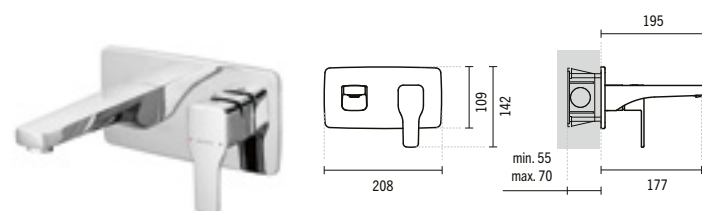

5272301

ADVANCE CONCEALED BASIN MIXER
208x195x142mm / 2.6Kg
Debit to 3 Bar with full opening (50% cold + 50% hot): 17.0l/m.