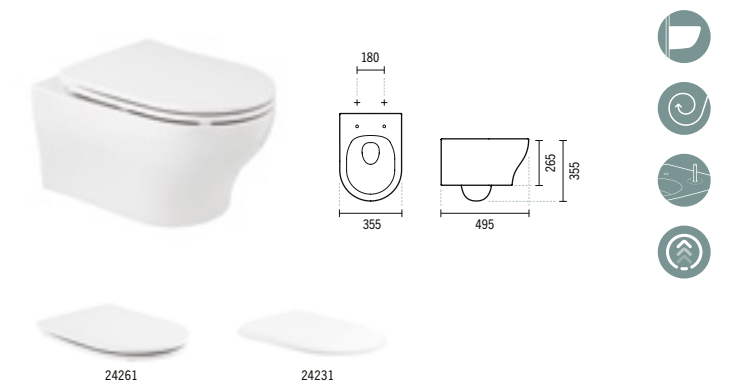

24231

WINNER TOILET SEAT WITH EASYCLIP AND SLOWCLOSE

2.6Kg
Duroplast toilet seat with stainless steel hinges. With anti-bacterial protection.

24261 24231

PACKS WINNER

142935	142034 + 24261	21,0 Kg
142934	142034 + 24231	21,0 Kg