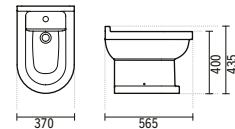

URB.Y

URB.Y

140410

URB.Y BIDET
355x552x396mm / 22.4Kg
Includes fixing kit.
Colours available upon request: matt white and matt black.

140415

URB.Y BIDET WITH HOLES FOR COVER
355x552x396mm / 22.4Kg
Includes fixing kit.

24041

URB.Y BIDET COVER
1.7Kg
Duroplast bidet cover with stainless steel hinges. With anti-bacterial protection.