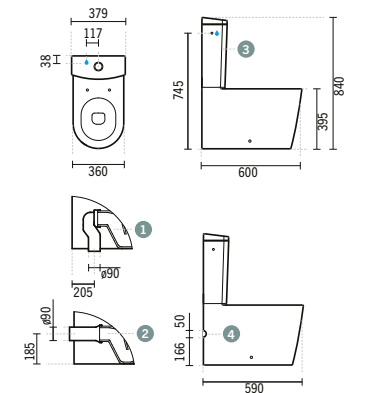

URB.Y PLUS

1 146021

60 URB.Y PLUS VO CLOSE COUPLED TOILET

360x600x410mm / 30.8Kg
Includes fixing kit and pan connector.

2 146022

60 URB.Y PLUS HO CLOSE COUPLED TOILET

360x600x410mm / 30.8Kg
Includes fixing kit. Does not include pan connector MSKT1986.

2 146024

60 URB.Y PLUS HO CLOSE COUPLED TOILET WITH HOLE FOR WATER INLET

376x590x395mm / 35.2Kg
Includes fixing kit. Does not include pan connector MSKT1986.

3 140171LM

60 URB.Y TOILET CISTERN

379x155x433mm / 13.3Kg
Includes cover. Includes 6/3L mechanism.

4 140173LM

60 URB.Y TOILET CISTERN WITH SIDE WATER INLET

379x155x433mm / 13.3Kg
Includes cover. Includes 6/3L mechanism.

24061

URB.Y SLIM TOILET SEAT WITH EASYCLIP AND SLOWCLOSE

2.8Kg
Duroplast toilet seat with stainless steel hinges. With anti-bacterial protection.

24062

URB.Y SLIM TOILET SEAT WITH CLIPOFF AND SLOWCLOSE

2.8Kg
Duroplast toilet seat with stainless steel hinges. With anti-bacterial protection.

24031

URB.Y TOILET SEAT WITH CLIPOFF AND SLOWCLOSE

2.4Kg
Duroplast toilet seat with stainless steel hinges. With anti-bacterial protection.

24011

URB.Y TOILET SEAT WITH CLIPOFF

2.4Kg
Duroplast toilet seat with stainless steel hinges. With anti-bacterial protection.

MSKT1986

Ø90 PAN CONNECTOR FOR HO TOILET

PACKS URB.Y PLUS

146921	146021 + 140171LM + 24031	52,35 Kg
146922	146022 + 140171LM + 24031	52,35 Kg
146924	146022 + 140171LM + 24011	52,35 Kg

SYMBOLS