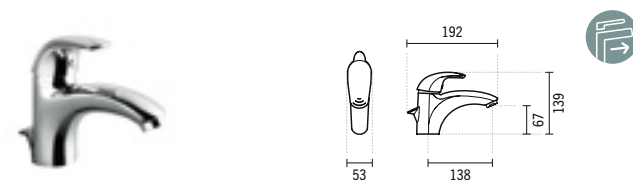

ALFA

5004300

ALFA LONG SPOUT BASIN MIXER WITH WASTE
53x192x139mm / 1.9Kg
Includes flexible H/C in stainless steel mesh, VDA and fixing kit.