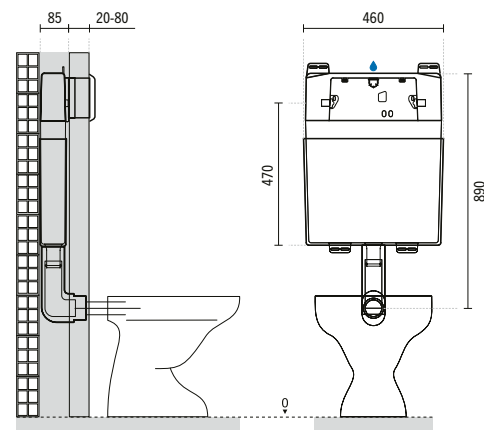

40433

WALLFIT CONCEALED CISTERN FOR LOW LEVEL TOILET

460x165x470mm / 4.8Kg
3/6L cistern for low-level WC. Compatible with plates Orange, Easy, Plan, Moon and Square.