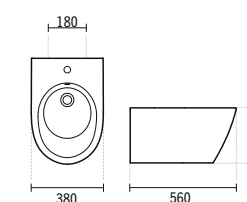

AVAILABLE COLOURS

White
136450004

Matt white

Matt taupe
136450274

Matt black
136450264

Textured matt white
136450B04

Textured matt gold/white
136450D44

Matt gold/white
136450D24

Textured matt black
136450B64

SYMBOLS

Wall-hung

Upper fixings

Anti-bacterial