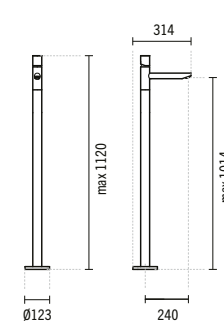

5548801

SINGLE FREESTANDING BATH MIXER

Ø123x325x840mm / 13.6Kg

Hand-shower not included and flexible. Includes flexible H/C in stainless steel mesh, water inlet base, shower holder and fixing kit.