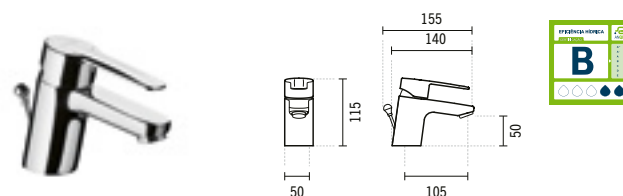

5580301

START BASIN MIXER

50x140x115mm / 1.1Kg
Includes flexible H/C in stainless steel mesh and fixing kit.
Debit to 3 Bar with full opening (50% cold + 50% hot): 15.0l/m