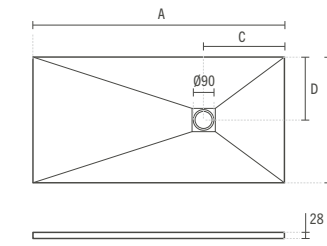

**10 95160120**

**EXTRA-FLAT 160X120 MARINA**  
1600x1200x28mm / 87.00Kg

AVAILABLE COLOURS

SYMBOLS

Shower tray in Stonit, finished with High Quality ISO-NPG-H Sanitary Gelcoat with slate texture.  
Class 3 anti-slip and antibacterial. Waste included.  
Allows cut to measure. Cut in factory adds 30,00€. In white RAL 9003, beige RAL 1013, grey RAL 7047 or black RAL 9005 (other RAL colours add 70,00€ to PVP).