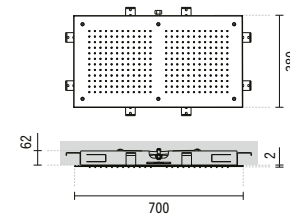

ÁREA

1 57291

Ø380 ÁREA CEILING MOUNTED SHOWER HEAD
Ø380x2mm / 3.9Kg

2 57391

Ø500 ÁREA CEILING MOUNTED SHOWER HEAD
Ø498x2mm / 9.4Kg

Stainless steel shower-head with silicone water outlets. Debit to 3 Bar: 13.0l/m.

	A	B	C
1	Ø380	Ø380	62
2	Ø500	Ø498	62

SQUARE

1 57091

380 SQUARE CEILING MOUNTED SHOWER HEAD
380x380x2mm / 4.9Kg

2 57191

500 SQUARE CEILING MOUNTED SHOWER HEAD
498x498x2mm / 11.4Kg

Stainless steel shower-head with silicone water outlets. Debit to 3 Bar: 13.5l/m.

	A	B	C
1	380	380	62
2	500	498	62

KING

56591

KING CEILING MOUNTED SHOWER HEAD

700x380x2mm / 30.5Kg

Stainless steel shower-head with silicone water outlets.

1 58010

CEILING MOUNTED ROUND SHOWER ARM
Ø58x108mm / 0.2Kg

2 58020

CEILING MOUNTED ROUND SHOWER ARM
Ø58x208mm / 0.2Kg

3 58030

CEILING MOUNTED ROUND SHOWER ARM
Ø58x308mm / 0.5Kg

Brass shower-head arm. Compatible with all Sanidusa shower-heads except Lock 58886 recessed 57291, 57391, 57091, 57191, 56591.

	A	B
1	100	Ø58 108
2	200	Ø58 208
3	300	Ø58 308

1 58040

CEILING MOUNTED SQUARE SHOWER ARM
Ø58x108mm / 0.4Kg

2 58050

CEILING MOUNTED SQUARE SHOWER ARM
Ø58x208mm / 0.5Kg

3 58060

CEILING MOUNTED SQUARE SHOWER ARM
Ø58x208mm / 0.5Kg

Brass shower-head arm. Compatible with all Sanidusa shower-heads except Lock 58886 recessed 57291, 57391, 57091, 57191, 56591.

	A	B
1	100	Ø58 108
2	200	Ø58 208
3	300	Ø58 308

58080

SQUARE SHOWER ARM

Ø58x351x102mm / 0.7Kg

Brass shower-head arm. Compatible with all Sanidusa shower-heads except Lock 58886 recessed 57291, 57391, 57091, 57191, 56591.

AVAILABLE COLOURS

Chrome

5808011

Matt Black

5808026

58070

ROUND SHOWER ARM

Ø58x348x100mm / 0.5Kg

Brass shower-head arm. Compatible with all Sanidusa shower-heads except Lock 58886 recessed 57291, 57391, 57091, 57191, 56591.

AVAILABLE COLOURS

Chrome

5807011

Matt Black

5807026

58000