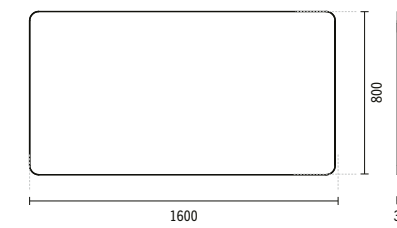

61970

100X80 SANLIFE MIRROR
1000x30x800mm / 11.0Kg

It can be applied vertically or horizontally, CLII-IP44, LED light (4000 K).