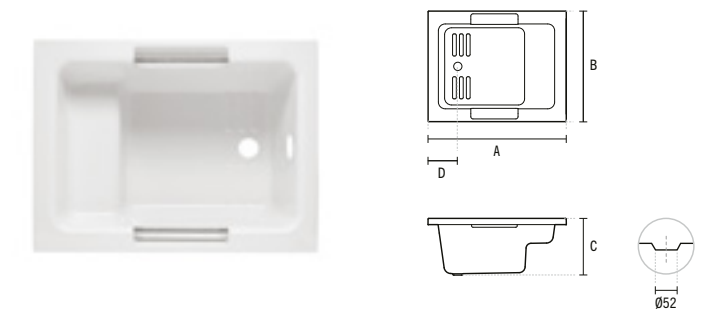

#### 100X75 SHORTLINE BATHTUB

W/FRONTAL AND SIDE PANEL (100+75)

1000x750x410mm / 31.0Kg / 100L

Acrylic bathtub compatible with pop-up 50 Ref. 490.

Available colours: white. With handles (chromed) and bath frame assembled.