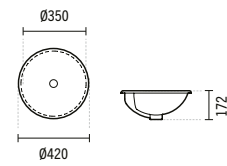

SYMBOLS

Undermount