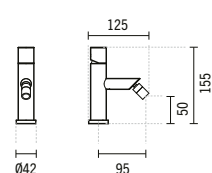

300x175xØ65mm / 2.5Kg

Does not include flexible shower and shower holder.

5540401

**SINGLE BIDET MIXER**

Ø42x125x155mm / 1.2Kg

Includes flexible H/C in stainless steel mesh and fixing kit.

5540701

**SINGLE SHOWER MIXER**