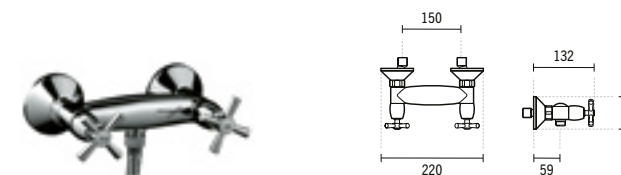

5180861

RIMINI BATH MIXER WITH CERAMIC DISKS  
220x182x90mm / 2.5Kg

5180711

RIMINI SHOWER MIXER  
220x132x70mm / 2.0Kg

5180761

RIMINI SHOWER MIXER WITH CERAMIC DISK CARTRIDGE  
220x132x70mm / 2.0Kg

5180410

RIMINI BIDET MIXER WITH CERAMIC DISK CARTRIDGE  
AND WASTE  
174x174x183mm / 2.2Kg  
Includes flexible H/C in stainless steel mesh, VDA and fixing kit.