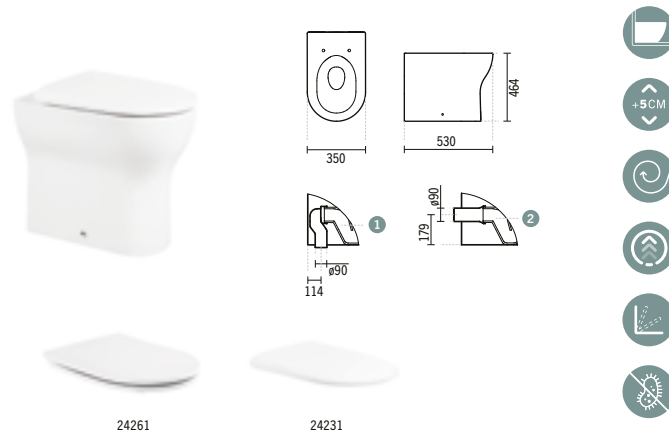

SYMBOLS

AVEIRO CONFORT

103024

AVEIRO CONFORT HO CLOSE COUPLED TOILET

363x680x455mm / 23.2Kg

Includes fixing kit.

103111LM

AVEIRO TOILET CISTERN

410x180x408mm / 13.1Kg

Includes cover. Includes single flush mechanism.

103113LM

AVEIRO TOILET CISTERN WITH SIDE WATER INLET

410x180x408mm / 13.3Kg

Includes cover. Includes single flush mechanism.

103111MJ

AVEIRO TOILET CISTERN

410x180x408mm / 13.1Kg

Includes cover. Includes 6/3L mechanism.

103113MJ

AVEIRO TOILET CISTERN WITH SIDE WATER INLET

410x180x408mm / 13.3Kg

Includes cover. Includes 6/3L mechanism.

20314

AVEIRO TOILET SEAT WITH CLIPOFF AND SLOWCLOSE

2.2Kg

Duroplast toilet seat with stainless steel hinges. With anti-bacterial protection.

20311

AVEIRO TOILET SEAT WITH CLIPOFF

2.2Kg

Duroplast toilet seat with stainless steel hinges. With anti-bacterial protection.

20361

AVEIRO THERMOPLAST TOILET SEAT

1.3Kg

Thermoplast toilet seat with stainless steel hinges.

20321

AVEIRO THERMOPLAST TOILET SEAT

1.4Kg

Thermoplast toilet seat with nylon hinges.