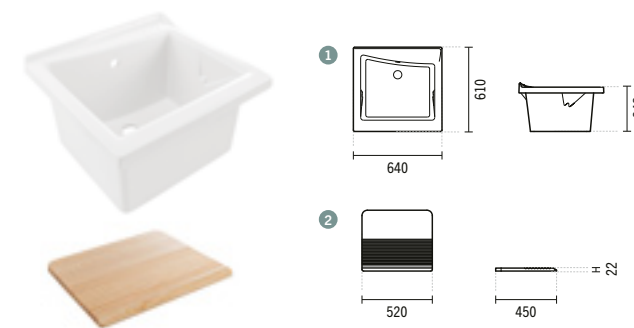

FUSION SLOP HOPPER

1 18694

FUSION SLOP HOPPER SINK W/GRID
443x380x365mm

1 118640

FUSION SLOP HOPPER
443x380x365mm

2 4A863

FUSION GRID FOR SLOP HOPPER
301x337x22mm
In stainless steel.

SLOP HOPPER

1 118610

SLOP HOPPER
410x505x435mm / 22.0Kg
Fixing kit not included. Compatible fixing kit Ref. 400.

2 4A1861

GRID FOR SLOP HOPPER
425x390x8mm / 0.8Kg

SQUAT TOILET

108610

SQUAT TOILET
465x610x195mm / 14.8Kg

UTILITY SINK

1 108640

BLINK UTILITY SINK
640x610x348mm / 29.5Kg
Laundry sink for kitchen in Fireclay with overflow.
Compatible with manual pop-up 464011 and board Blink 66006.
Cutting plan: 600x570mm

2 66006

BOARD FOR BLINK UTILITY SINK
520x450x22mm / 3.3Kg
Board in Pine. Compatible with laundry sink Blink 108640.

66440

BLINK CABINET
599x607x804mm
Compatible with laundry sink Blink 108640.

109900

60 TRIBO
597x425x380mm
Laundry sink for kitchen in Fireclay without overflow. Not compatible with Pop-Up.
Cutting plan: Ø150mm.

UTILITY SINK

108630

75 RIBA UTILITY SINK
745x640x365mm / 38.5Kg
Laundry sink for kitchen in Fireclay without overflow.
Compatible with furniture Riba 75 66340.

66340

75 RIBA FURNITURE
745x640x800mm / 25.1Kg
Compatible with laundry sink Riba 75 108630.

108600

40 RIBA UTILITY SINK
390x605x375mm / 22.1Kg
Laundry sink for kitchen in Fireclay without overflow.
Compatible with furniture Riba 40 66040.

66040

40 RIBA UTILITY FURNITURE
390x605x800mm / 16.2Kg
Compatible with laundry sink Riba 40 108600.