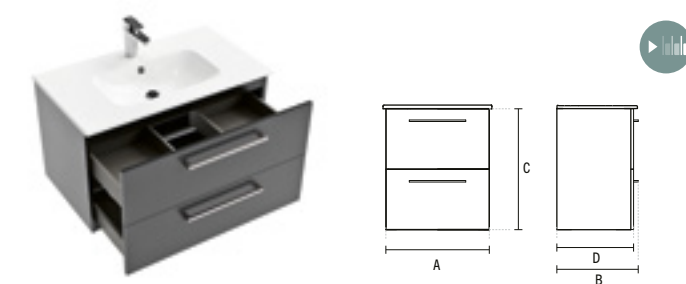

2 650221

70 ÁREA PLUS VANITY UNIT WITH 2 DRAWERS

700x482x466mm/35,00Kg
Waterproof lacquered MDF, smooth finish.
Melamine-coated waterproof chipboard, textured finish.
Available colours: white, matt black , light oak or dark oak .
Wash basin compatible Área Plus Ref. 108130.

6950221

70 PACK ÁREA PLUS 2 DRAWER VANITY UNIT AND BASIN

700x482x466mm/39,70Kg
Pack vanity unit 70 with 2 drawers + washbasin 71.
Available colours: white, matt black , light oak or dark oak .

6950221E

70 PACK ÁREA PLUS 2 DRAWER VANITY UNIT, BASIN AND MIRROR

700x482x466mm/50,70Kg
Pack vanity unit 70 with 2 drawers + washbasin 71 + mirror 70.
Available colours: white, matt black , light oak or dark oak .

4 650421

90 ÁREA PLUS VANITY UNIT WITH 2 DRAWERS

900x482x350mm/35,97Kg
Waterproof lacquered MDF, smooth finish.
Melamine-coated waterproof chipboard, textured finish.
Available colours: white, matt black, light oak or dark oak .
Wash basin compatible Área Plus Ref. 108150.

6950421

90 PACK ÁREA PLUS 2 DRAWER VANITY UNIT AND BASIN

900x482x350mm/47,40Kg
Pack vanity unit 90 with 2 drawers + washbasin 91.
Available colours: white, matt black, light oak or dark oak .

6950421E

90 PACK ÁREA PLUS 2 DRAWER VANITY UNIT, BASIN AND MIRROR

900x482x350mm/85,60Kg
Pack vanity unit 90 with 2 drawers + washbasin 91 + mirror 90.
Available colours: white, matt black, light oak or dark oak .

	A	B	C	D
1	60	600	482	466
2	70	700	482	466
3	80	800	482	466
4	90	900	482	466
5	100	1000	482	466

SYMBOLS