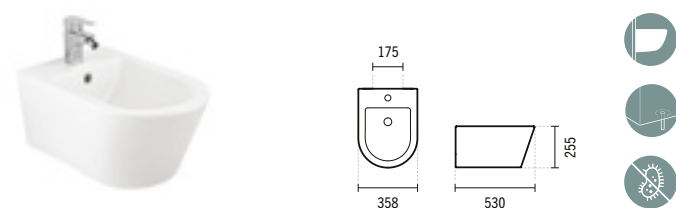

URB.Y

140440

52 WALL HUNG BIDET URB.Y

358x530x254mm / 18.9Kg
Includes fixing kit. With embellisher ring.
Colours available upon request: matt white, matt grey, matt taupe and matt black.

AVAILABLE COLOURS

140450

48 URB.Y WALL HUNG BIDET

360x475x251mm / 16.8Kg
Includes fixing kit. With embellisher ring.
Colours available upon request: matt white, matt grey, matt taupe and matt black.

AVAILABLE COLOURS

SYMBOLS

LOOK

134440

LOOK WALL HUNG BIDET

348x500x305mm / 20.2Kg
Colours available upon request: matt grey and matt black.

134445

LOOK WALL HUNG BIDET W/HOLES F/COVER

342x503x300mm / 20.0Kg

23441

LOOK CLIPOFF SLOWCLOSE BIDET COVER

1.7Kg
Duroplast toilet seat with stainless steel hinges. With anti-bacterial protection.

AVAILABLE COLOURS

SYMBOLS