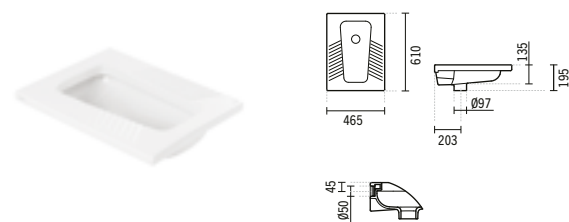

SLOP HOPPER

1 118610

SLOP HOPPER  
410x505x435mm / 22.0Kg  
Fixing kit not included. Compatible fixing kit Ref. 400.

2 4A1861

GRID FOR SLOP HOPPER  
425x390x8mm / 0.8Kg

SQUAT TOILET

108610

SQUAT TOILET  
465x610x195mm / 14.8Kg