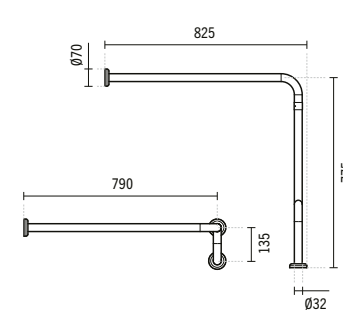

48065

WCCARE SUPPORT RAIL FOR TOILET
825x205x810mm / 3.1Kg

Accessory in galvanized iron lacquered in white. Without fixing kit.

48055

77X77 WCCARE CORNER SUPPORT RAIL
790x790x70mm / 2.4Kg

Accessory in galvanized iron lacquered in white. Without fixing kit.