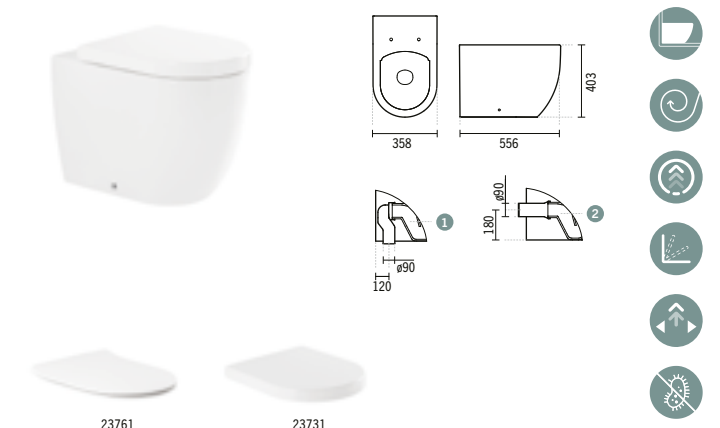

AVAILABLE COLOURS

SYMBOLS