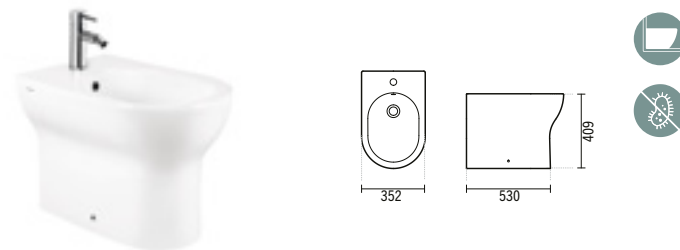

Includes fixing kit.

**23441**

**LOOK CLIPOFF SLOWCLOSE BIDET COVER**

1.7Kg  
Duroplast toilet seat with stainless steel hinges. With anti-bacterial protection.

**SYMBOLS**

**WINNER**

**142420**

**WINNER BTW BIDET**  
352x530x409mm  
Includes fixing kit.