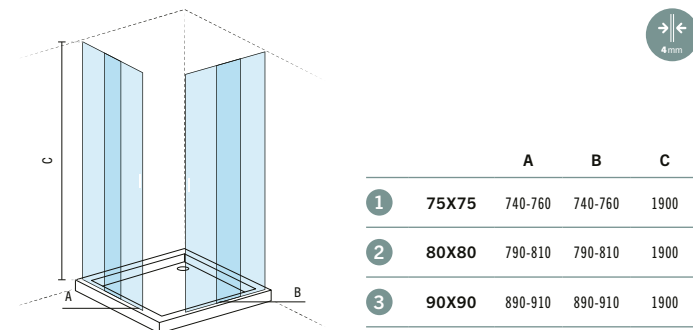

3 89304000

90 VERSUS SHOWER ENCLOSURE
910x910x1900mm / 42.4Kg
Compatible with shower tray 90x90.

AVAILABLE COLOURS

Chrome
8930100011
8930300011
8930400011

White
8930100000
8930300000
8930400000

SYMBOLS

Thickness