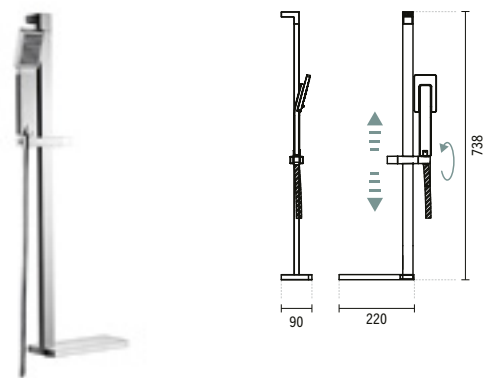

STEP

5R490701

STEP SHOWER SLIDE RAIL

220x90x738mm / 1.1Kg

Stainless steel head-shower with silicone water outlets + Stainless steel shower-head arm. Debit to 3 Bar: 18.5l/m.