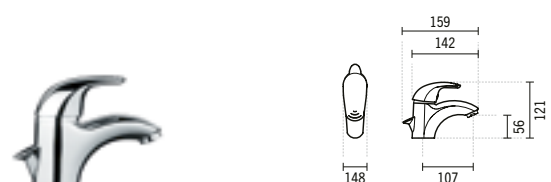

5000300

ALFA BASIN MIXER WITH WASTE
48x159x121mm / 1.9Kg
Includes flexible H/C in stainless steel mesh, VDA and fixing kit.