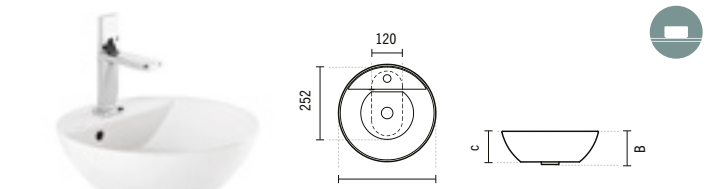

A	B	C
1	38	135	120
2	42	143	122