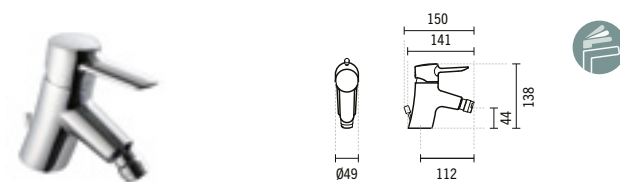

5370701

**TORUS SHOWER MIXER WITH OMEGA HAND SHOWER**  
220x150x127mm / 1.9Kg  
Includes Omega 1 function hand-shower, 1.70m flexible and adjustable support.