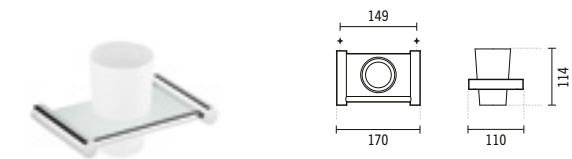

41013

ALFA CUP HOLDER
170x110x114mm / 0.9Kg
Glass holder in brass and frosted glass. Includes fixing kit.