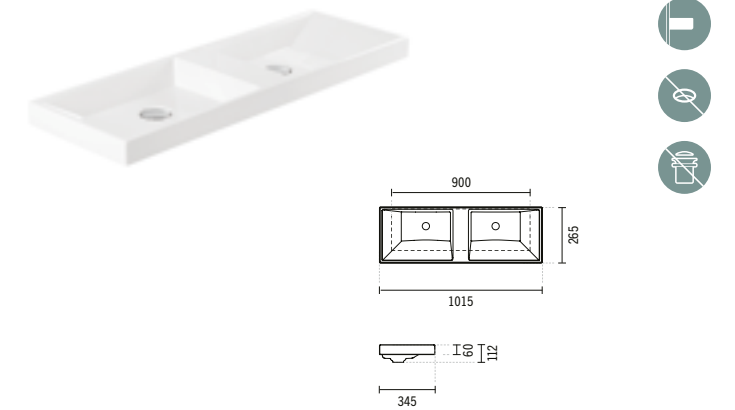

VISTA

1 109460

VISTA DOUBLE BASIN

1015x345x112mm / 15.9 kg

Countertop basin without tap hole. Without overflow.
Not compatible with Pop-Up waste. Compatible Pop-Up Ref. 4V99.