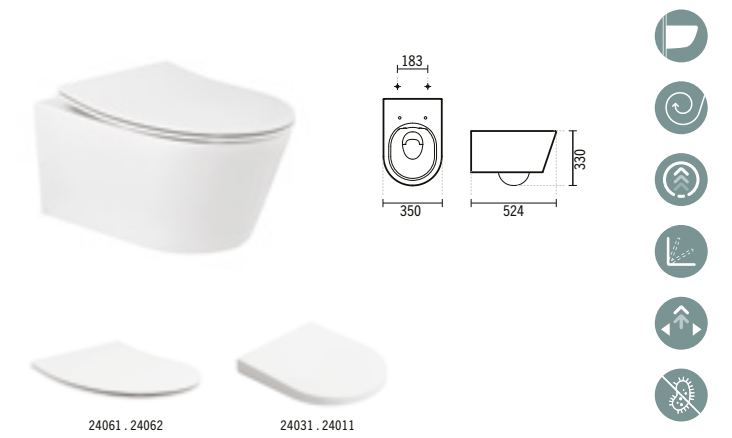

24011

URB.Y TOILET SEAT WITH CLIPOFF

2.4Kg
Duroplast toilet seat with stainless steel hinges. With anti-bacterial protection.