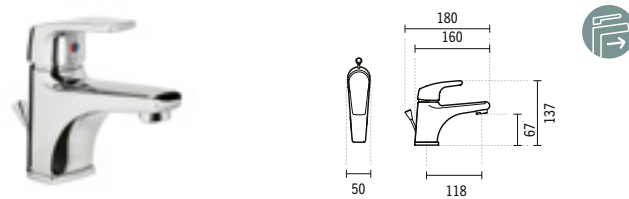

EASY

5364300

**EASY LONG SPOUT BASIN MIXER WITH WASTE**  
50x180x137mm / 1.7Kg  
Includes flexible H/C in stainless steel mesh, VDA and fixing kit.

5360300

**EASY BASIN MIXER WITH WASTE**  
50x164x125mm / 1.5Kg  
Includes flexible H/C in stainless steel mesh, VDA and fixing kit.