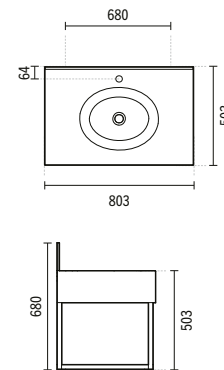

JOIN

JOIN

64401

JOIN LACQUERED VANITY UNIT
650x520x360mm / 35.6Kg

Furniture in water-resistant MDF lacquered in white with glossy black lacquered doors and tempered black glass top 8mm.
Compatible with to place basin Join 109710.

64400

JOIN GLASS VANITY UNIT
650x520x360mm / 35.6Kg

Lacquered MDF furniture lacquered in white with doors and top in tempered black glass of 8mm.
Compatible with to place basin Join 109710.

109710

JOIN BASIN
610x410x165mm / 11.7Kg