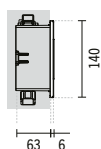

UNIT

5410571

UNIT BATTERY OPERATED ELECTRONIC FLUSH PLATE FOR URINAL
140x6x140mm / 1.2Kg

Includes box, battery and fixing kit.

5410581

UNIT MAINS OPERATED ELECTRONIC FLUSH PLATE FOR URINAL
140x6x140mm / 1.3Kg

Includes box, transformer and fixing kit.

REMOTE CONTROL

5A120782

REMOTE CONTROL FOR SENSOR TAPS, 13 KEYS
Ø170x81mm / 0.1Kg

SYMBOLS

Battery

Transformer