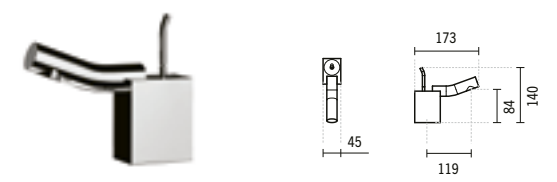

5110301

WCA BASIN MIXER
45x173x140mm / 2.4Kg
Includes flexible H/C in stainless steel mesh and fixing kit.