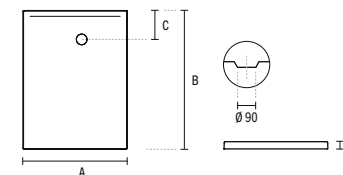

3 107842AD

120X90 D_PATH ANTI-SLIP EXTRA-FLAT SHOWER TRAY
1200x900x40mm / 37.00Kg
Compatible with waste 487.