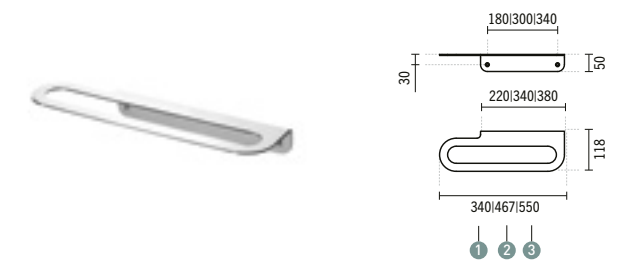

3 42408

55 ARC TOWEL RAIL

550x118x50mm / 1.4Kg

Towel rail in polished stainless steel. Includes fixing kit.