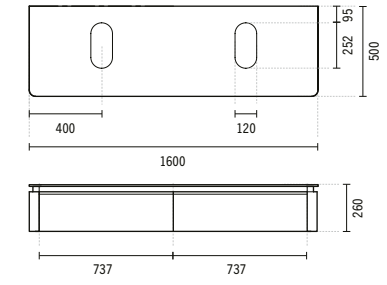

Lacquered MDF furniture in white or taupe finish. With aluminum handles.

Two drawers with smooove closure.

Synthetic Ivory top 12mm.

Compatible with washbasins:

136330, 136730, 136370, 136770, 136720.

Must be used with basin with tap hole.