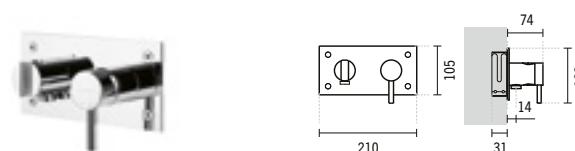

5312701

TUBE CONCEALED SHOWER VALVE

210x74x123mm / 2.0Kg
Includes flexible H/C in stainless steel mesh, case and fixing kit.