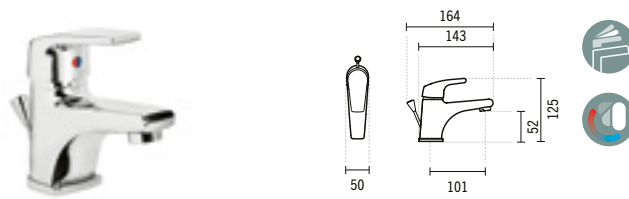

5360351NF

EASY BASIN MIXER
50x143x125mm
Includes flexible H/C in stainless steel mesh and fixing kit.