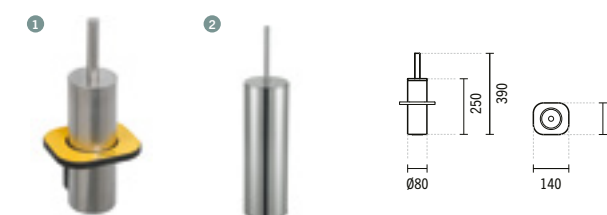

2 42509

WCKIDS TOILET BRUSH HOLDER
Ø80x390mm / 1.1Kg
Toilet brush holder in brass.