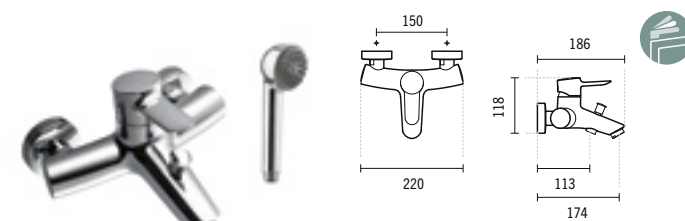

5370801

TORUS BATH MIXER WITH OMEGA HAND SHOWER
220x186x118mm / 2.5Kg
Includes Omega 1 function hand-shower, 1.70m flexible and adjustable support.

SYMBOLS