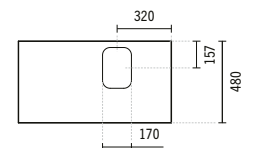

2 63039

90 VIEW 2 DRAWER VANITY UNIT WITH LIGHTING FOR BASIN WITH LATERAL TAP HOLE
900x480x450mm / 35.5Kg
Lacquered MDF furniture in white or walnut matt. Must be used with sink with tap hole.