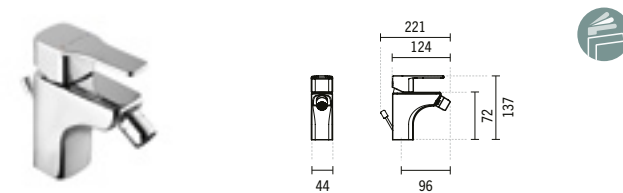

5270401

ADVANCE BIDET MIXER WITH ECOSPOT
44x124x137mm / 1.3Kg
Includes flexible H/C in stainless steel mesh and fixing kit.
Debit 4.0 to 6.0l/m at 80.