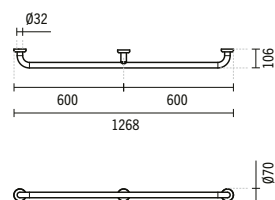

48066

120 WCCARE SUPPORT RAIL
1268x106x70mm

Accessory in galvanized iron lacquered in white. Without fixing kit.