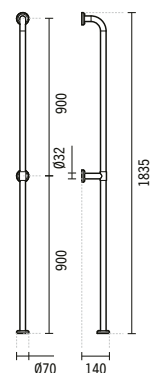

48067

180 WCCARE VERTICAL SUPPORT RAIL
70x140x1835mm / 3.3Kg

Accessory in galvanized iron lacquered in white. Without fixing kit.