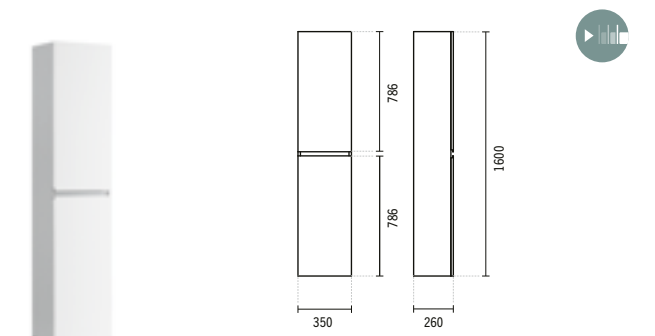

63402

LOOK 2 DOORS SUPPORT FURNITURE

350x260x1600mm

Mobile in water-repellent agglomerate coated with melamine with white or grey finish. Doors in water-resistant MDF lacquered in white.