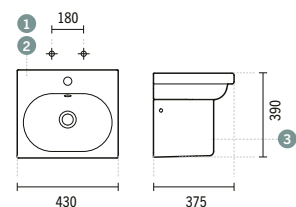

WCKIDS

1 125300

43 WCKIDS WASH BASIN

430x375x165mm / 9.9Kg
Includes fixing kit. Without embellisher ring.

2 125310

43 WCKIDS WASH BASIN WITH HOLES FOR ACCESSORIES

430x375x165mm / 9.9Kg
Includes fixing kit. Without embellisher ring.
Compatible with soap dish WcKids 42501 and with glass holder WcKids 42513.

3 125220

WCKIDS HALF PEDESTAL

195x285x267mm / 7.3Kg
Includes fixing kit.

1 / 2 + 3

4 42501

WCKIDS SOAP DISH

286x112x50 / 0.2Kg
ABS soap dish with finished in white, yellow or blue. Includes fixing kit.

5 42513

WCKIDS CUP HOLDER WITH CUP

286x112x50 / 0.2Kg
ABS glass holder with finished in white, yellow or blue. Includes fixing kit.

2 + 4 / 5

WCKIDS

62531

WCKIDS WALL HUNG FURNITURE

400x398x386mm / 12.0Kg
Lacquered MDF furniture white + yellow + blue. Includes fixing kit.
Compatible with wash basins WcKids 125300 and 125310.

62570

WCKIDS MIRROR WITH FRAME

430x30x380mm / 3.8Kg
Lacquered MDF mirror with lacquered frame yellow or blue. Mirror glass 6mm. Includes fixing kit.

SYMBOLS