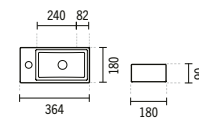

NOTE

NOTE

108100D

36X18 NOTE
364x180x90mm

Right wall hung basin with tap hole. Without overflow.
Not compatible with Pop-Up waste. Compatible Pop-Up Ref. 4V99.

108100E

36X18 NOTE
364x180x90mm

Left wall hung basin with tap hole. Without overflow.
Not compatible with Pop-Up waste. Compatible Pop-Up Ref. 4V99.

SYMBOLS

Wall Hung

Not compatible with Pop-Up waste

Right

Left

EASY

131300

46 EASY

465x375x180mm / 9.0Kg

Wall hung basin with tap hole. Without embellisher ring. Includes fixing kit.

131700

50 EASY

505x505x190mm / 14.5Kg

Wall hung basin with tap hole. Without embellisher ring. Includes fixing kit.

MONDEGO

108340

MONDEGO

450x380x197mm / 9.7Kg

Wall hung basin with tap hole. Without embellisher ring. Fixing Kit not included.

SYMBOLS

Wall Hung

SADO

118700

SADO

57x357x149mm / 7.0Kg

Wall hung basin with tap hole. With embellisher ring. Fixing Kit not included.

DOURO

118300

DOURO

508x307x148mm / 10.6Kg

Wall hung basin with tap hole. Without embellisher ring. Includes fixing kit.

MIRA

108310

MIRA

405x270x150mm / 6.1Kg

Wall hung basin with tap hole. Without embellisher ring. Fixing Kit not included.