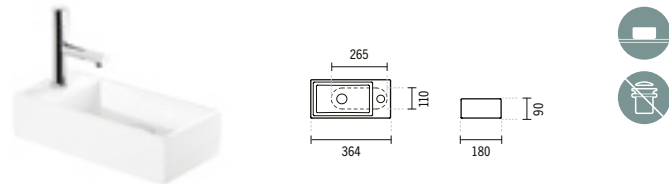

NOTE

108100

36X18 NOTE
364x180x90mm

Countertop basin with tap hole. Without overflow.
Not compatible with Pop-Up waste. Compatible Pop-Up Ref. 4V99.
Cutting plan: 265x110mm.