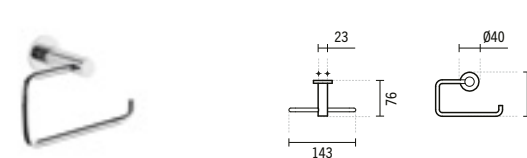

PRESTIGE

41110

PRESTIGE TOILET ROLL HOLDER

143x76x84mm / 0.4Kg
Toilet paper holder in brass. Includes fixing kit.