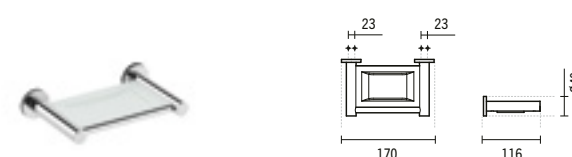

PRESTIGE

41100

PRESTIGE SOAP DISH
170x116xØ40mm / 0.8Kg
Soap dish in brass and frosted glass. Includes fixing kit.