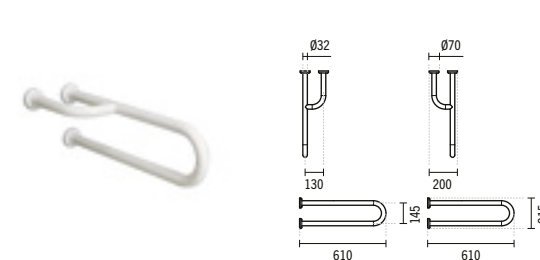

48060 → / 48061 ←

RIGHT/LEFT WCCARE SUPPORT RAIL FOR BASIN

200x610x215mm / 2.8Kg

Accessory in galvanized iron lacquered in white. Without fixing kit.