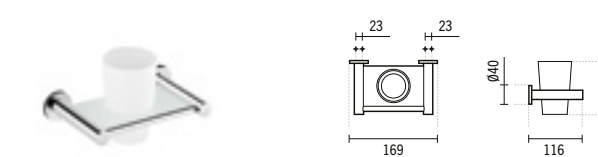

41113

PRESTIGE CUP HOLDER
169x116x114mm / 1.0Kg
Glass holder in brass and frosted glass. Includes fixing kit.