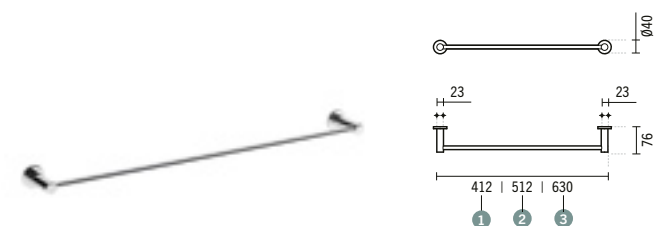

PRESTIGE

1 41106

40 PRESTIGE TOWEL RAIL

412x76xØ40mm / 0.6Kg
Towel rail in brass. Includes fixing kit.

2 41107

50 PRESTIGE TOWEL RAIL

512x76xØ40mm / 0.6Kg
Towel rail in brass. Includes fixing kit.

3 41108

60 PRESTIGE TOWEL RAIL

630x76xØ40mm / 0.6Kg
Towel rail in brass. Includes fixing kit.