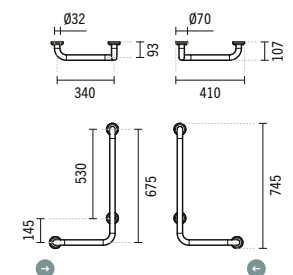

48056 → / 48057 ←

90° RIGHT/LEFT WCCARE SUPPORT RAIL
410x107x745mm / 2.2Kg

Accessory in galvanized iron lacquered in white. Without fixing kit.