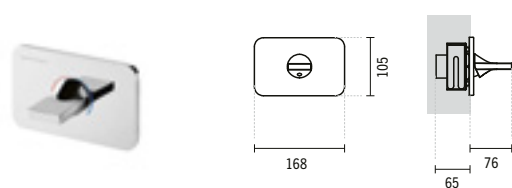

5557101

LINE 42 CONCEALED 3-WAY SHOWER MIXER

163x76x105mm / 1.6Kg

Includes stainless steel mounting frame - installation option with built-in box ref. 5C556701 (not included).
Debit to 3 Bar with full opening (50% cold + 50% hot): 18.0l/m.