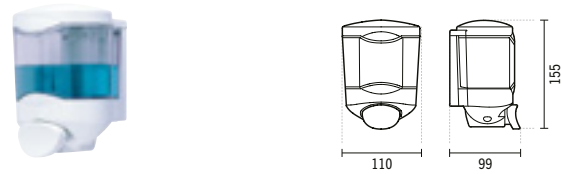

LUXE

41539

450ML LUXE SOAP DISPENSER
110x99x155mm / 0.3Kg
Soap dispenser in ABS. Includes fixing kit. 1ml per serving.