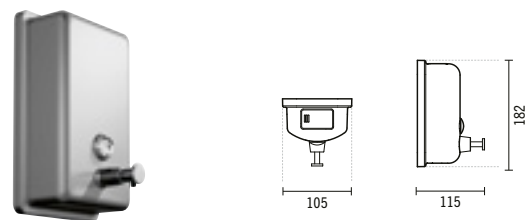

41512

850ML LUXE SOAP DISPENSER
105x115x182mm / 0.3Kg
Soap dispenser in stainless steel. Includes fixing kit.