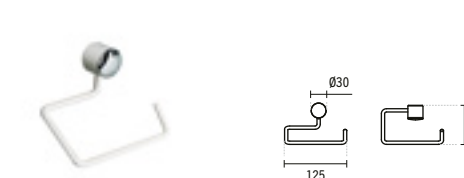

#### WCCARE TOILET ROLL HOLDER

125x80x80mm / 0.4Kg

Accessory in galvanized iron lacquered in white.