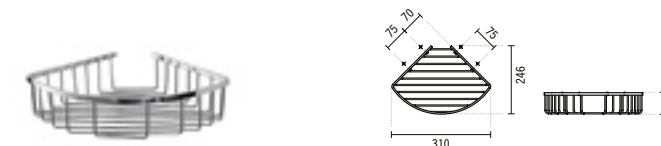

41502

LUXE CORNER SOAP DISH GRID
270x130x63mm / 0.4Kg
Basket in brass. Includes fixing kit.