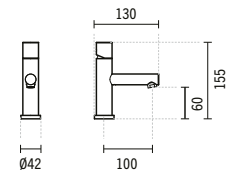

SINGLE

5540301

SINGLE BASIN MIXER

Ø42x130x155mm / 1.2Kg

Includes flexible H/C in stainless steel mesh and fixing kit.

5540801

SINGLE BATH MIXER

300x175xØ65mm / 2.5Kg

Does not include flexible shower and shower holder.

5540401

SINGLE BIDET MIXER

Ø42x125x155mm / 1.2Kg

Includes flexible H/C in stainless steel mesh and fixing kit.

5540701

SINGLE SHOWER MIXER

300x85xØ65mm / 1.9Kg

Does not include flexible shower and shower holder.

SINGLE

5540101

SINGLE FREESTANDING BASIN MIXER

Ø123x314x1120mm / 14.9Kg

Includes flexible H/C in stainless steel mesh, water inlet base and fixing kit.

5548801

SINGLE FREESTANDING BATH MIXER

Ø123x325x840mm / 13.6Kg

Hand-shower not included and flexible. Includes flexible H/C in stainless steel mesh, water inlet base, shower holder and fixing kit.