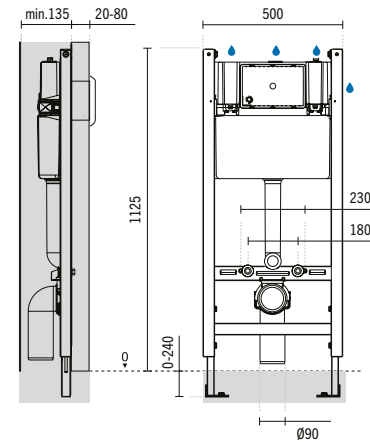

40323

SANFIX SELF-SUPPORTING FRAME FOR WALL HUNG TOILET

500x135x1125mm / 16.6Kg

Interior support for wall hung WC. 3/6L cistern.
Compatible with plates Orange, Easy, Plan, Moon and Square.