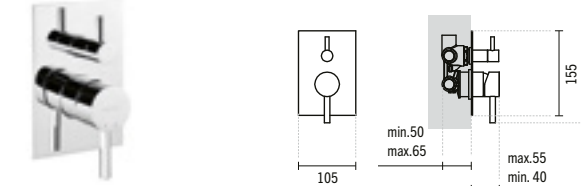

AVAILABLE COLOURS

NEW ÍCONE