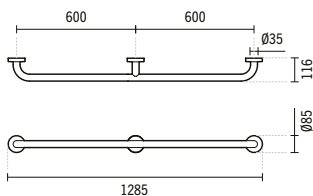

42966

120 NEW WCCARE SUPPORT RAIL
1285x116x85mm / 2.3Kg
Brushed stainless steel support. Includes fixing kit.