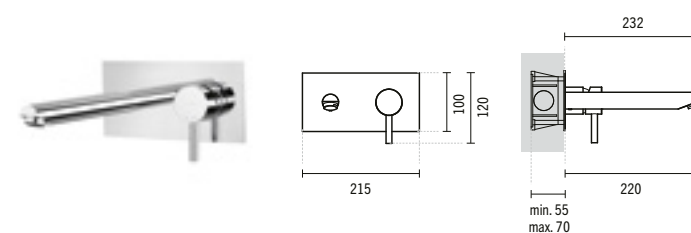

5262301

NEW ÍCONE CONCEALED BASIN MIXER

215x232x120mm / 2.2Kg
Possibility of application of flow reducer.