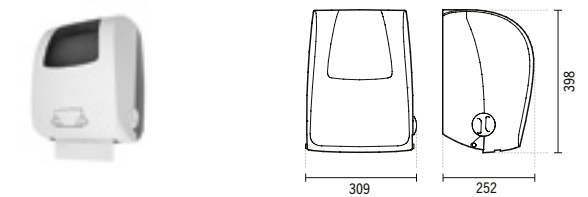

**41549**

**LUXE AUTO-CUT PAPER TOWEL DISPENSER**  
309x252x398mm / 3.0Kg  
Towel dispenser in ABS. Includes fixing kit.

**41541**

**LUXE PAPER TOWEL DISPENSER**  
265x110x340mm / 0.9Kg  
Towel dispenser in ABS. Includes fixing kit.