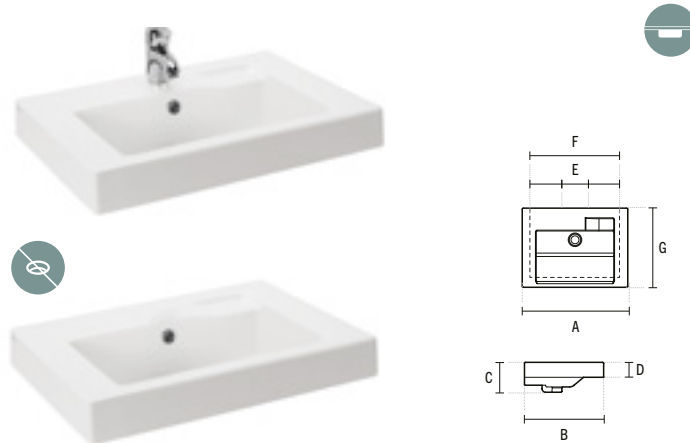

4 108900

80 LINHA
805x450x185mm / 23.4Kg
Semi recessed basin with tap hole.
With embellisher ring. Includes fixing kit.

AVAILABLE WITHOUT TAP HOLE OR WITH 2 TAP HOLES.
CONTACT FOR MORE INFORMATION.

	A	B	C	D	E	F	G
1	55	550	450	185	85	284	470
2	60	600	455	185	85	285	510
3	70	700	450	180	80	287	560
4	80	805	450	185	85	280	660

SYMBOLS