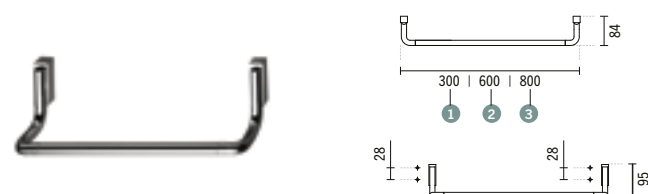

WCA

1 41326

30 WCA CURVED TOWEL RAIL
300x84x95mm / 1.0Kg
Towel rail in brass. Includes fixing kit.

2 41327

60 WCA CURVED TOWEL RAIL
600x84x95mm / 1.2Kg
Towel rail in brass. Includes fixing kit.

3 41328

80 WCA CURVED TOWEL RAIL
600x84x95mm / 1.2Kg
Towel rail in brass. Includes fixing kit.