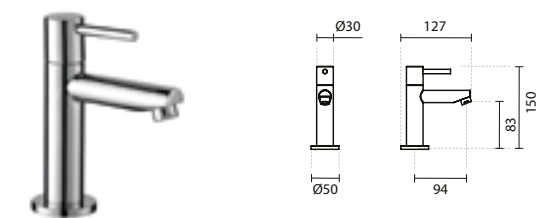

SIMPLE 30 BASIN TAP

Ø50x127x150mm / 0.7Kg
Flexible and fixation included. Debit to 3 Bar: 0l/min to 8.8l/min.