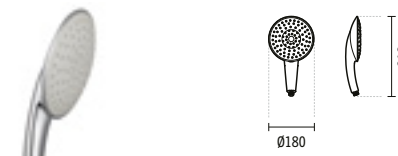

EXTRA-LARGE HAND SHOWER

Ø180x318mm / 0.4Kg

1 function hand-shower in chrome ABS.