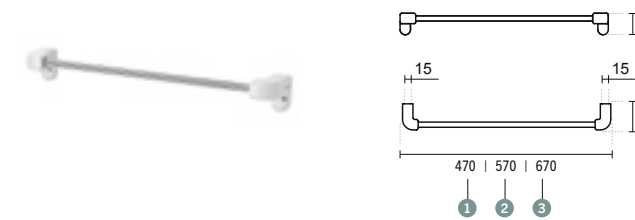

3 41708

60 VINTAGE TOWEL RAIL

670x75x62mm / 0.6Kg

Supports in vitreous china. Towel rail in chromed brass. Includes fixing kit.