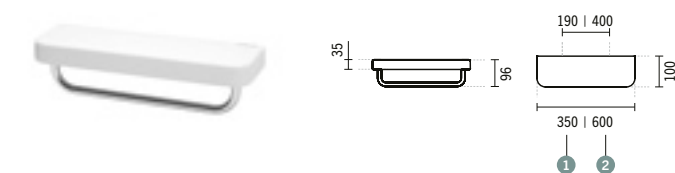

2 41726

60 VINTAGE SHELF WITH TOWEL RAIL

600x110x96mm / 3.2Kg

Shelf in vitreous china. Towel rail in chromed brass. Includes fixing kit.