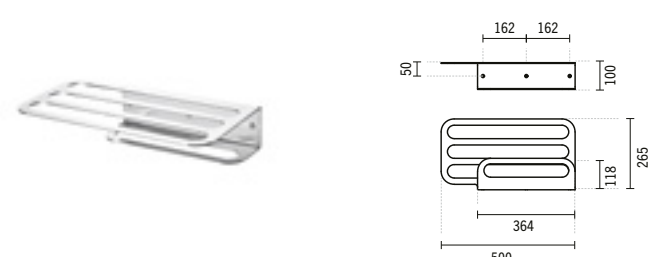

42414

ARC DOUBLE BATH TOWEL RAIL

500x265x100mm / 3.4Kg

Double towel rack in polished stainless steel. Includes fixing kit.