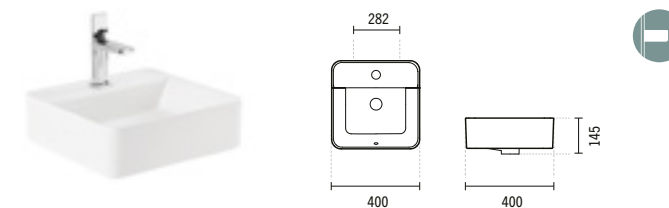

PALM

1 109810

50 PALM
500x400x135mm / 11.3Kg
Wall hung basin with tap hole. Without overflow. Includes fixing kit.
Not compatible with Pop-Up waste. Compatible Pop-Up Ref. 4V99.
Compatible with towel rail Palm 404031.

2 109820

65 PALM
650x450x145mm / 6.6Kg
Wall hung basin with tap hole. Without overflow. Includes fixing kit.
Not compatible with Pop-Up waste. Compatible Pop-Up Ref. 4V99.
Compatible with towel rail Palm 404041.

3 109830

80 PALM
800x500x145mm / 20.5Kg
Wall hung basin with tap hole. Without overflow. Includes fixing kit.
Not compatible with Pop-Up waste. Compatible Pop-Up Ref. 4V99.
Compatible with towel rail Palm 404041.

	A	B	C	D
1	50	500	400	135
2	65	650	450	145
3	80	800	500	145

AVAILABLE WITHOUT TAP HOLE OR WITH 2 TAP HOLES.
CONTACT FOR MORE INFORMATION.

SYMBOLS

- Wall Hung
- Without tap hole
- Not compatible with Pop-Up waste

SANLIFE

1 136950

40X40 SANLIFE
400x400x145mm / 10.9Kg
Wall hung basin without embellisher ring. Includes fixing kit.

1 136900

60X35 SANLIFE
600x350x143mm / 13.0Kg
Wall hung basin without embellisher ring. Includes fixing kit.

2 136910

60X40 SANLIFE
602x400x144mm / 15.7Kg
all hung basin without embellisher ring. Includes fixing kit.

	A	B	C	D
1	60X35	600	350	143
2	60X40	602	400	144

SYMBOLS

- Wall Hung