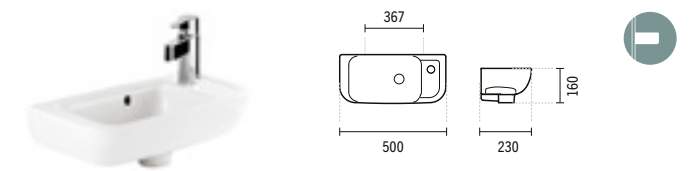

134390

50X23 LOOK

500x230x160mm / 8.2Kg

Wall hung basin with tap hole. Without embellisher ring. Includes fixing kit.