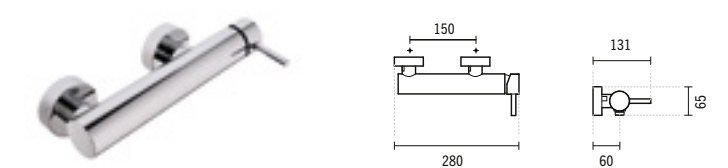

5520701

ÍCONE ECO SHOWER MIXER

280x131x65mm / 1.2Kg
Does not include flexible shower and shower holder.
Debit to 3 Bar with full opening (50% cold + 50% hot): 10.0l/m.