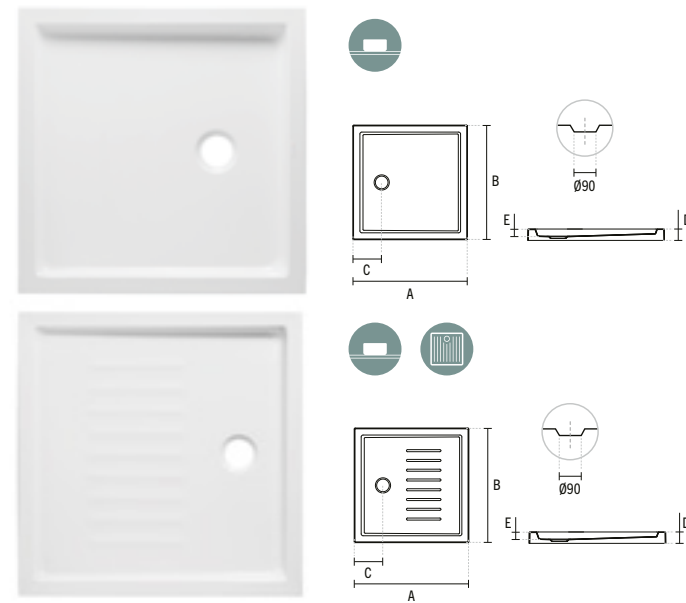

A	B	C	D	E
1	80	800	800	200	75
2	90	900	900	200	75
3	100	1000	1000	200	75

SYMBOLS

PIANO

- **1 802360**

  100X70 PIANO SHOWER TRAY
  1000x700x75mm / 13.00Kg
  With internal depth of 50mm. Compatible with waste 487.
- **1 803070**

  100X70 PIANO ANTI-SLIP SHOWER TRAY
  1000x700x75mm / 13.00Kg
  With internal depth of 50mm. Compatible with waste 487.
- **2 802370**

  100X75 PIANO SHOWER TRAY
  1000x750x75mm / 14.00Kg
  With internal depth of 50mm. Compatible with waste 487.
- **2 803080**

  100X75 PIANO ANTI-SLIP SHOWER TRAY
  1000x750x75mm / 14.00Kg
  With internal depth of 50mm. Compatible with waste 487.
- **3 802380**

  100X80 PIANO SHOWER TRAY
  998x803x75mm / 14.00Kg
  With internal depth of 50mm. Compatible with waste 487.
- **3 803090**

  100X80 PIANO ANTI-SLIP SHOWER TRAY
  998x803x75mm / 14.00Kg
  With internal depth of 50mm. Compatible with waste 487.
- **4 802390**

  100X90 PIANO SHOWER TRAY
  1000x902x75mm / 15.00Kg
  With internal depth of 50mm. Compatible with waste 487.
- **4 803110**

  100X90 PIANO ANTI-SLIP SHOWER TRAY
  1000x902x75mm / 15.00Kg
  With internal depth of 50mm. Compatible with waste 487.