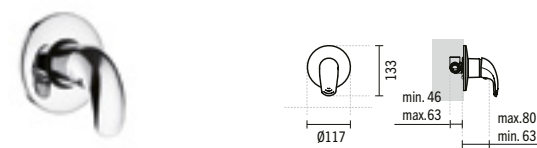

5001701C

ALFA CONCEALED 3-WAY SHOWER VALVE
117x125x133mm / 1.9Kg
Debit to 3 Bar with full opening (50% cold + 50% hot): 27.5l/m.