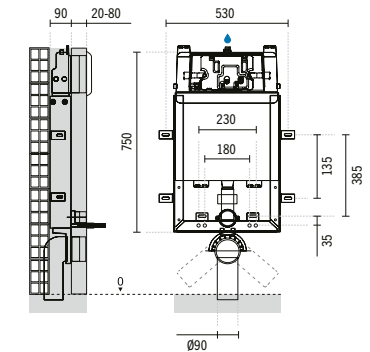

2 4A0233

SUPPORT FRAME LEGS

1.0Kg