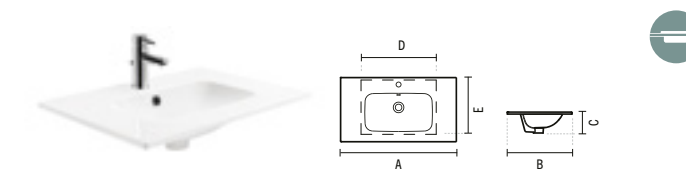

108170

121 AREA PLUS DOUBLE

1210x459x148mm / 25.0Kg
Inset basin with 2 taps holes. With embellisher ring.
Compatible with furniture Área 120 65130 and 65131.
Cutting plan: 1140x390mm.