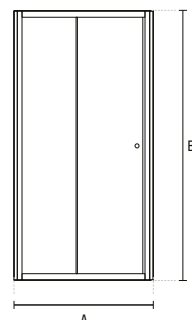

4 89616022

160 SAFIRA SLIDING DOOR
1590x1900mm / 50.8Kg