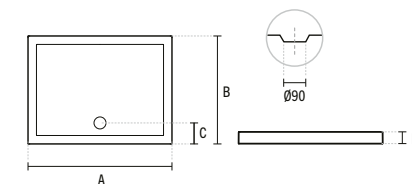

#### SYMBOLS

Extra-flat

9 **801180**

**140X70 OPEN EXTRA-FLAT SHOWER TRAY**  
1400x700x40mm / 16.50Kg  
Compatible with waste 487.

10 **801030**

**140X75 OPEN EXTRA-FLAT SHOWER TRAY**  
1400x750x40mm / 17.00Kg  
Compatible with waste 487.