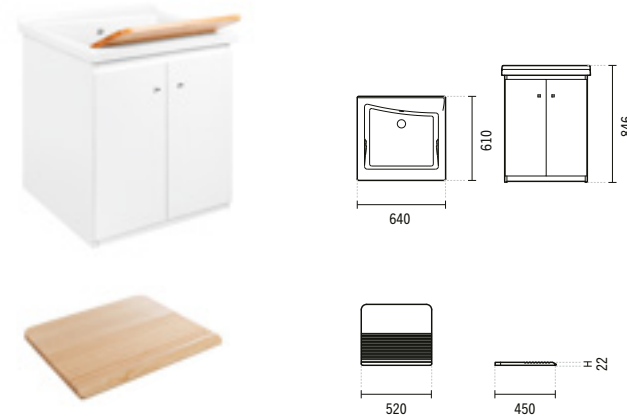

#### 60 PACK ALICANTE VANITY UNIT AND BASIN

600x250x451mm / 17.4Kg

Pack washbasin Alicante 60 + 60 furniture + mixer Start without VDA + valve always open.

**BLINK**

- 66440**  
BLINK CABINET  
599x607x804mm / 17.5Kg  
Melamine furniture with white finish. Compatible with laundry sink 108640.
- 108640**  
60 BLINK UTILITY SINK  
832x465x177mm / 20.0Kg
- 66006**  
BOARD FOR BLINK UTILITY SINK  
520x450x22mm / 3.3Kg  
Board in Pine. Compatible with laundry sink Blink 108640.