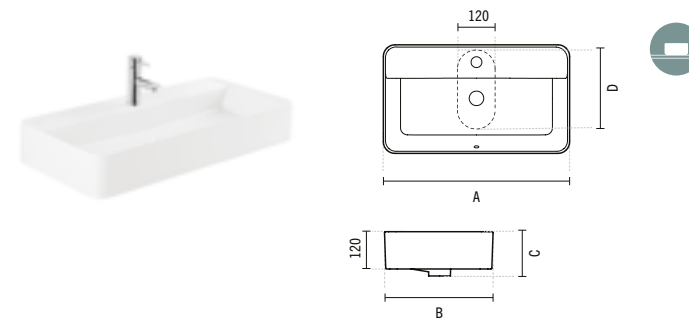

2 136730

60X40 SANLIFE
602x400x145mm
Countertop basin with tap hole. Without embellisher ring.
Compatible with furniture Sanlife 100 691992 and Sanlife 160 691998.
Cutting plan: 250x120mm.

	A	B	C	D
1	60	600	350	143
2	60	602	400	145