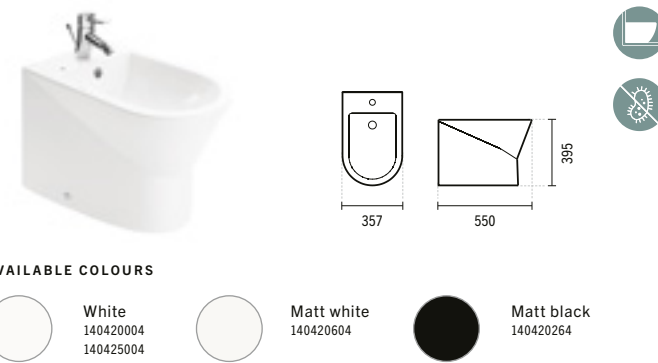

URB.Y

140420

URB.Y BTW BIDET
357x550x395mm / 24.9Kg

Includes fixing kit.
Colours available upon request: matt white and matt black.

140425

URB.Y BTW BIDET WITH HOLES FOR COVER
357x550x395mm / 24.9Kg

Includes fixing kit.

24041

URB.Y BIDET COVER

1.7Kg
Duroplast bidet cover with stainless steel hinges. With anti-bacterial protection.

SYMBOLS

LOOK

134410

LOOK BTW BIDET
350x520x407mm / 23.9Kg

Includes fixing kit.

134420

LOOK BTW BIDET WITH HOLES FOR HOSE

350x520x407mm / 23.9Kg

Includes fixing kit.

134415

LOOK BTW BIDET WITH HOLES FOR COVER

350x520x407mm / 23.9Kg

Includes fixing kit.

134425

LOOK BTW BIDET WITH HOLES FOR HOSE & COVER

350x520x407mm / 23.9Kg

Includes fixing kit.

23441

LOOK CLIPOFF SLOWCLOSE BIDET COVER

1.7Kg
Duroplast toilet seat with stainless steel hinges. With anti-bacterial protection.

SYMBOLS