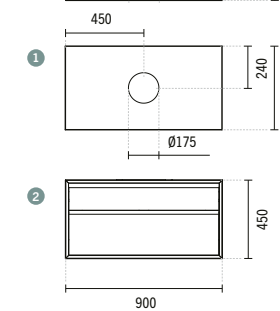

VIEW

1 63020

90 VIEW VANITY UNIT FOR BASIN WITH TAP HOLE
900x480x450mm / 35.5Kg
Lacquered MDF furniture in white or walnut matt. Must be used with wall tap.

1 63028

90 VIEW VANITY UNIT WITH LIGHTING FOR BASIN WITH TAP HOLE
900x480x450mm / 36.0Kg
Lacquered MDF furniture in white or walnut matt. Must be used with wall tap.

2 63021

90 VIEW 2 DRAWER VANITY UNIT FOR BASIN WITH TAP HOLE
900x480x450mm / 35.0Kg
Lacquered MDF furniture in white or walnut matt. Must be used with wall tap.

2 63029

90 VIEW 2 DRAWER VANITY UNIT WITH LIGHTING FOR BASIN WITH TAP HOLE
900x480x450mm / 35.5Kg
Lacquered MDF furniture in white or walnut matt. Must be used with wall tap.

1 63030

90 VIEW VANITY UNIT FOR BASIN WITH LATERAL TAP HOLE
900x480x450mm / 35.5Kg
Lacquered MDF furniture in white or walnut matt. Must be used with sink with tap hole.

1 63038

90 VIEW VANITY UNIT WITH LIGHTING FOR BASIN WITH LATERAL TAP HOLE
900x480x450mm / 36.0Kg
Lacquered MDF furniture in white or walnut matt. Must be used with sink with tap hole.

2 63031

90 VIEW 2 DRAWER VANITY UNIT FOR BASIN WITH LATERAL TAP HOLE
900x480x450mm / 35.0Kg
Lacquered MDF furniture in white or walnut matt. Must be used with sink with tap hole.

2 63039

90 VIEW 2 DRAWER VANITY UNIT WITH LIGHTING FOR BASIN WITH LATERAL TAP HOLE
900x480x450mm / 35.5Kg
Lacquered MDF furniture in white or walnut matt. Must be used with sink with tap hole.

COMPATIBLE WASHBASINS

108930	40 SIGN	109900	60 TRIBO
108940	60 SIGN	136339	60X35 SANLIFE
108950	80 SIGN	136379	Ø38 SANLIFE
108970	MORFYS	136389	60X38 SANLIFE
108980	40 ROUND	137300	48X40 SANIBOLD
108990	45 ROUND		
109390	RING		
109740	UNU		

COMPATIBLE WASHBASINS