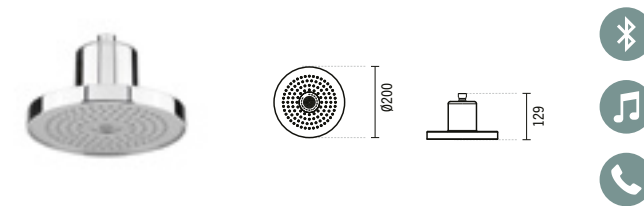

MAIN CALL

57792

MAIN CALL SHOWER HEAD
Ø200x129mm / 1.1Kg

ABS plastic shower-head with silicon water outlets.
Compatible with shower-head arms 58000, 58010, 58020, 58030, 58040, 58050, 58060, 58070 and 58080. Debit to 3 Bar: 12.0l/m.