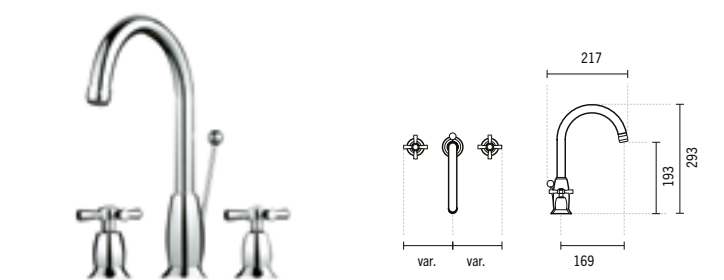

5180361

RIMINI BASIN MIXER

174x219x300mm / 2.0Kg
Includes flexible H/C in stainless steel mesh and fixing kit.