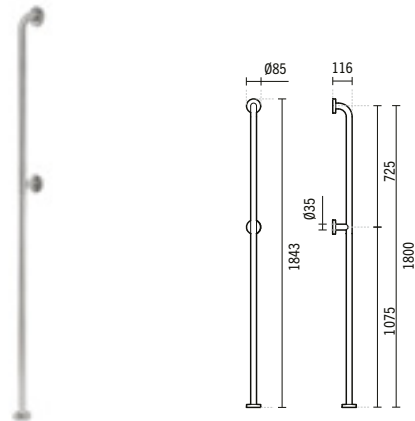

NEW WCCARE

42967

NEW WCCARE VERTICAL SUPPORT RAIL
85x116x1843mm / 3.0Kg
Brushed stainless steel support. Includes fixing kit.