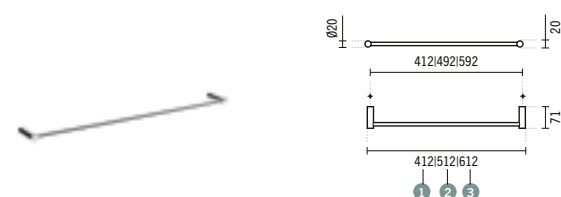

3 41008

60 ALFA TOWEL RAIL
612x20x71mm / 0.5Kg
Towel rail in brass. Includes fixing kit.