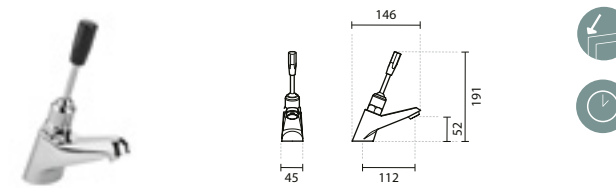

ECO

5198341

ECO TIMED FLOW BASIN TAP WITH TOGGLE LEVER

45x146x191mm / 1.0Kg
Includes flexible stainless steel mesh fixing kit.
Debit to 3 Bar: 4 to 13l/m (adjustable flow rate). Time flow 10".