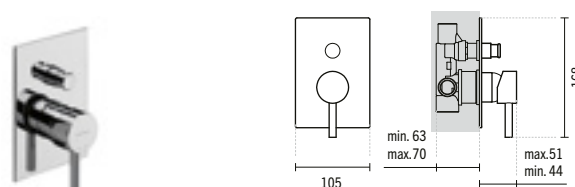

5318801

TUBE CONCEALED THERMOSTATIC BASIN VALVE

105x51x168mm / 4.0Kg
Debit to 3 Bar with full opening (50% cold + 50% hot): 21.2l/m (bec) or 15.1l/m (hand-shower)