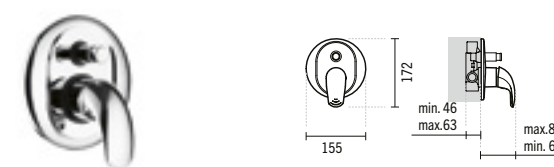

5001801C

ALFA CONCEALED 4-WAY SHOWER VALVE
155x80x172mm / 2.6Kg
Debit to 3 Bar with full opening (50% cold + 50% hot): bottom output 25.5l/m upper output 19.5l/m.