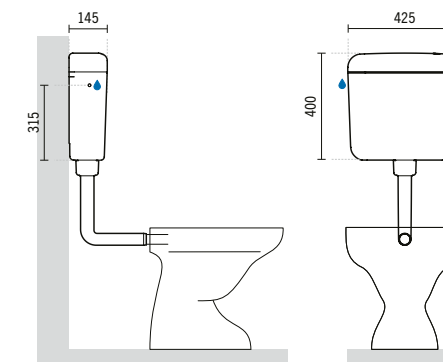

40561

SIMPLE LOW LEVEL CISTERN FOR LOW LEVEL TOILET

425x145x400mm / 2.5Kg
Exterior cistern for low-level WC.