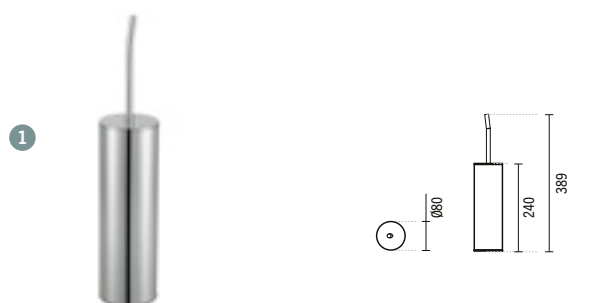

4A2109

TOILET BRUSH
-
Available colours: white.