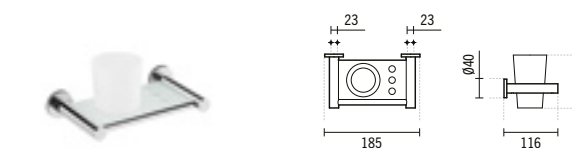

41116

PRESTIGE CUP/TOOTHBRUSH HOLDER
185x116x114mm / 1.1Kg
Glass/teeth brush holder in brass and frosted glass. Includes fixing kit.