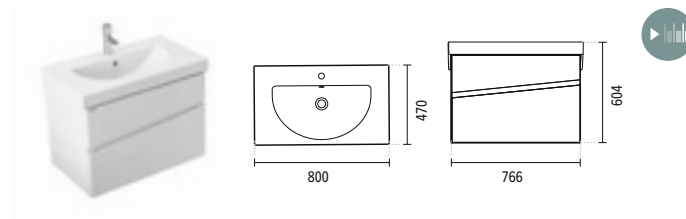

140360

80 URB.Y SEMI RECESSED BASIN
800x470x195mm / 23.3Kg

EMMA

1 61091

80 EMMA BASIN SHELF
800x500x118mm

Lacquered MDF balcon with white or wood veneer finish with walnut finish.

2 61092

100 EMMA BASIN SHELF
1000x500x118mm

Lacquered MDF balcon with white or wood veneer finish with walnut finish.

3 61093

120 EMMA BASIN SHELF
1200x500x118mm

Lacquered MDF balcon with white or wood veneer finish with walnut finish.

4 61094

120 EMMA BASIN SHELF WITH 2 BASIN HOLES
1200x500x118mm

Lacquered MDF balcon with white or wood veneer finish with walnut finish.

5 61095

140 EMMA BASIN SHELF WITH 2 BASIN HOLES
1400x500x118mm

Lacquered MDF balcon with white or wood veneer finish with walnut finish.

6 61096

160 EMMA BASIN SHELF WITH 2 BASIN HOLES
1600x500x118mm

Lacquered MDF balcon with white or wood veneer finish with walnut finish.