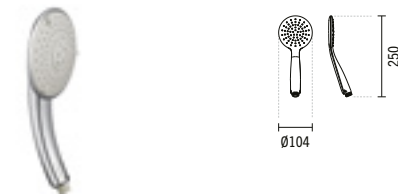

EXTRA-LARGE HAND SHOWER

Ø120x260mm / 0.4Kg

3 function hand-shower in chrome ABS.