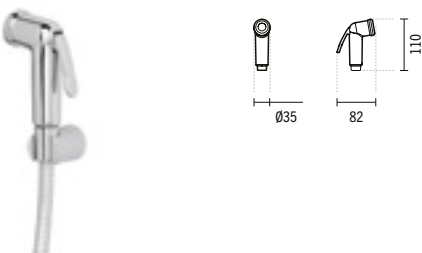

AQUA DOUCHE SHOWER KIT

Ø35x82x110mm / 0.4Kg
Includes flexible stainless steel mesh and fixing kit.
Hand-shower in chrome ABS.
Compatible with Mini mixers Mixa 5207001 and Tube 5317001.
Debit to 3 Bar: 15.5l/m.