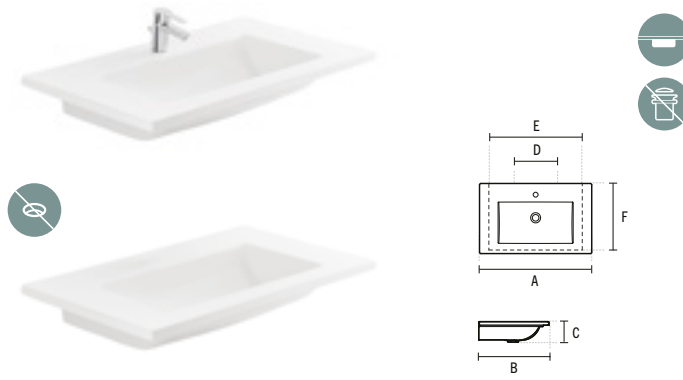

2 109820

65 PALM

650x450x145mm / 6.6Kg

Wall hung / semi recessed basin with tap hole.

Without overflow. Includes fixing kit.

Not compatible with Pop-Up waste. Compatible Pop-Up Ref. 4V99.

Compatible with towel rail Palm 404041.

Cutting plane in 'U': 460x380mm.

AVAILABLE WITHOUT TAP HOLE OR WITH 2 TAP HOLES.
CONTACT FOR MORE INFORMATION.

	A	B	C	D	E	F
1	50	500	400	135	175	460
2	65	650	450	145	280	600

SYMBOLS

Semi-recessed

Not compatible with Pop-Up waste

Without tap hole