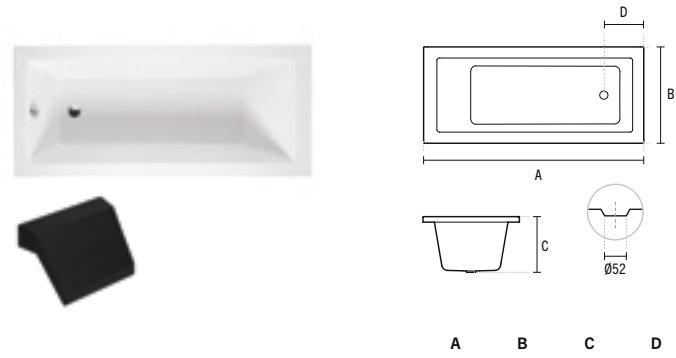

VÉRTICE

1

807500

150X70 VÉRTICE BATHTUB

1501x700x385mm / 16Kg / 140L

Acrylic bathtub compatible with pop-up 50 Ref. 490. Available colours: white. Headrest Ref. 805606. Compatible feet: 810.

Compatible panels: 800601 + 800203. Compatible handles: 8001, 8002.

82750100 → / 82750200 ←

150X70 VÉRTICE WHIRLPOOL BATHTUB X90 SYSTEM WHITE KIT

1501x700x385mm / 43,5Kg / 140L

Acrylic bathtub compatible with pop-up 50 Ref. 490. Available colours: white. Headrest Ref. 805606. Compatible panels: 800601 + 800203.

Compatible handles: 8001, 8002.

82750111 → / 82750211 ←

150X70 VÉRTICE WHIRLPOOL BATHTUB X90 SYSTEM CHROME KIT

1501x700x385mm / 43,5Kg / 140L

Acrylic bathtub compatible with pop-up 50 Ref. 490. Available colours: white. Headrest Ref. 805606. Compatible panels: 800601 + 800203.

Compatible handles: 8001, 8002.

8056

VÉRTICE HEADREST

269x176x60mm / 0.7Kg

Polyurethane headrest for Vértice bathtub. Available colours: black.

	A	B	C	D	
1	150X70	1501	700	385	291
2	160X70	1600	700	405	290
3	160X75	1600	750	405	290
4	170X70	1700	700	405	290
5	170X75	1700	750	405	295

2

805600

160X70 VÉRTICE BATHTUB

1600x700x405mm / 21.5Kg / 160L

Acrylic bathtub compatible with pop-up 50 Ref. 490.

Available colours: white. Headrest Ref. 805606.

Compatible feet: 810. Compatible panels: 805601 + 800203.

Compatible handles: 8001, 8002.

82560100 → / 82560200 ←

160X70 VÉRTICE WHIRLPOOL BATHTUB X90 SYSTEM WHITE KIT

1600x700x405mm / 43.9Kg / 160L

Acrylic bathtub with pop-up 50 Ref. 490 included.

Available colours: white. Headrest Ref. 805606.

With bath frame assembled. Compatible panels: 805601 + 800203.

Compatible handles: 8001, 8002.

82560111 → / 82560211 ←

160X70 VÉRTICE WHIRLPOOL BATHTUB X90 SYSTEM CHROME KIT

1600x700x405mm / 43.9Kg / 160L

Acrylic bathtub with pop-up 50 Ref. 490 included.

Available colours: white. Headrest Ref. 805606.

With bath frame assembled. Compatible panels: 805601 + 800203.

Compatible handles: 8001, 8002.

3

805700

160X75 VÉRTICE BATHTUB

1600x750x405mm / 22.5Kg / 180L

Acrylic bathtub compatible with pop-up 50 Ref. 490.

Available colours: white. Headrest Ref. 805606.

Compatible feet: 811. Compatible panels: 805601 + 800202.

Compatible handles: 8001, 8002.

82570100 → / 82570200 ←

160X75 VÉRTICE WHIRLPOOL BATHTUB X90 SYSTEM WHITE KIT

1600x750x405mm / 54.0Kg / 180L

Acrylic bathtub with pop-up 50 Ref. 490 included.

Available colours: white. Headrest Ref. 805606.

With bath frame assembled. Compatible panels: 805601 + 800202.

Compatible handles: 8001, 8002.

82570111 → / 82570211 ←

160X75 VÉRTICE WHIRLPOOL BATHTUB X90 SYSTEM CHROME KIT

1600x750x405mm / 54.0Kg / 180L

Acrylic bathtub with pop-up 50 Ref. 490 included.

Available colours: white. Headrest Ref. 805606.

With bath frame assembled. Compatible panels: 805601 + 800202.

Compatible handles: 8001, 8002.