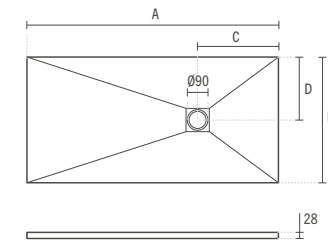

**10 95140120**

**EXTRA-FLAT 140X120 MARINA**  
1400x1200x28mm / 76.00Kg

AVAILABLE COLOURS

SYMBOLS

Shower tray in Stonit, finished with High Quality ISO-NPG-H Sanitary Gelcoat with slate texture.  
Class 3 anti-slip and antibacterial. Waste included.  
Allows cut to measure. Cut in factory adds 30,00€. In white RAL 9003, beige RAL 1013, grey RAL 7047 or black RAL 9005 (other RAL colours add 70,00€ to PVP).