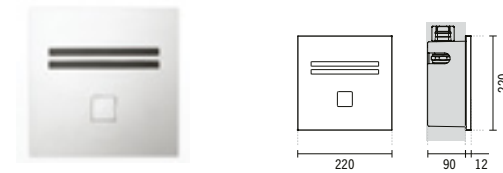

512078

PLAN MAINS OPERATED ELECTRONIC FLUSH PLATE
220x12x220mm / 2.9Kg
3/6L electronic plate for low-level and wall hung WC with transformer. Chromed finishing. Compatible with Plan.