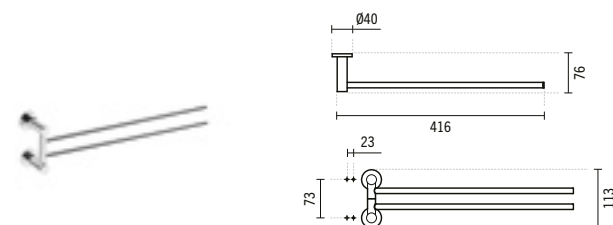

41114

PRESTIGE DOUBLE TOWEL RAIL

416x113x117mm / 0.9Kg
Towel rail in brass.