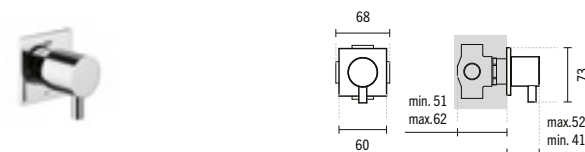

TUBE CONCEALED 4-WAY ROUND SHOWER VALVE

Ø120x51x149mm / 4.0Kg

5317101

TUBE CONCEALED 3-WAY SQUARE SHOWER VALVE

105x51x123mm / 0.9Kg

5310601

TUBE CONCEALED DIVERTER

60x52x73mm / 2.0Kg