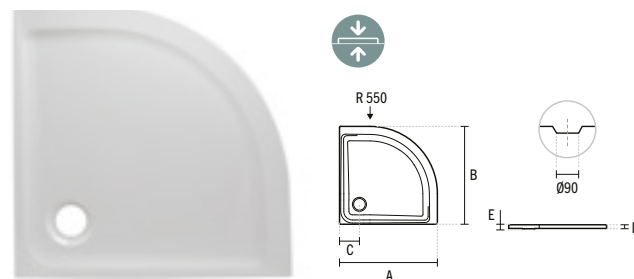

A	B	C	D	E
1	80	800	800	160	45
2	90	900	900	160	45
3	100	1000	1000	160	45

SYMBOLS

Extra-flat