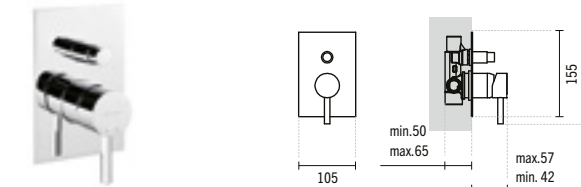

AVAILABLE COLOURS

5261601C

NEW ÍCONE CONCEALED 5-WAY ROUND SHOWER MIXER

Ø130x55x157mm / 1.4Kg
Debit to 3 Bar with full opening (50% cold + 50% hot): 19.0l/m.