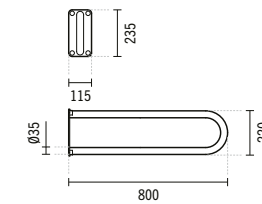

NEW WCCARE

42958

NEW WCCARE L-SHAPED CORNER SUPPORT RAIL
1300x790x933mm / 4.7Kg

Brushed stainless steel support. Includes fixing kit.

42954

130° NEW WCCARE SUPPORT RAIL
660x116x365mm / 1.6Kg

Brushed stainless steel support. Includes fixing kit.

42960 → / **42961** ←

RIGHT/LEFT 90° NEW WCCARE SUPPORT RAIL
785x116x365mm / 1.5Kg

Brushed stainless steel support. Includes fixing kit.

SYMBOLS

Reduced mobility

Right

Left

NEW WCCARE

42962

NEW WCCARE SUPPORT RAIL FOR TOILET
115x800x235mm / 3.0Kg

Brushed stainless steel support. Includes fixing kit.

42968

NEW WCCARE HINGED SUPPORT RAIL WITH TOILET ROLL HOLDER
115x800x235mm / 3.8Kg

Brushed stainless steel support. Includes fixing kit.
With locking bracket for fixing in vertical position.

SYMBOLS

Reduced mobility

42963

NEW WCCARE HINGED SWIVEL SUPPORT RAIL
115x800x235mm / 4.1Kg

Brushed stainless steel support. Includes fixing kit.
With locking bracket for fixing in vertical position.

42964

NEW WCCARE HINGED SUPPORT RAIL
115x800x235mm / 3.7Kg

Brushed stainless steel support. Includes fixing kit.
With locking bracket for fixing in vertical position.