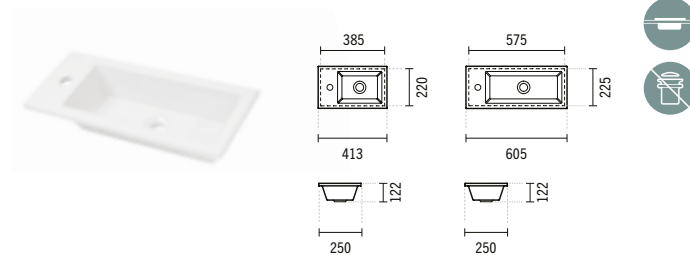

#### 60 ALICANTE

605x250x122mm / 8.2Kg

Inset basin with tap hole. Without overflow.

Compatible with furniture Alicante 61501.

**Not compatible with Pop-Up waste.** Compatible Pop-Up Ref. 4V99.

Cutting plan: 575x225mm.