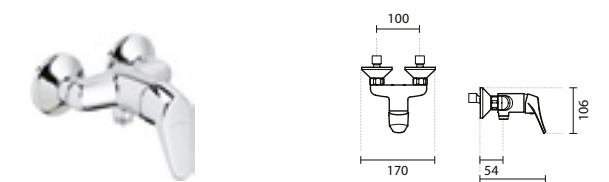

MIXA MINI SHOWER MIXER

170x151x106mm / 1.2Kg
Does not include flexible, hand-shower and shower holder.
Compatible with toilet/bidet hand-shower Aqua 56691.