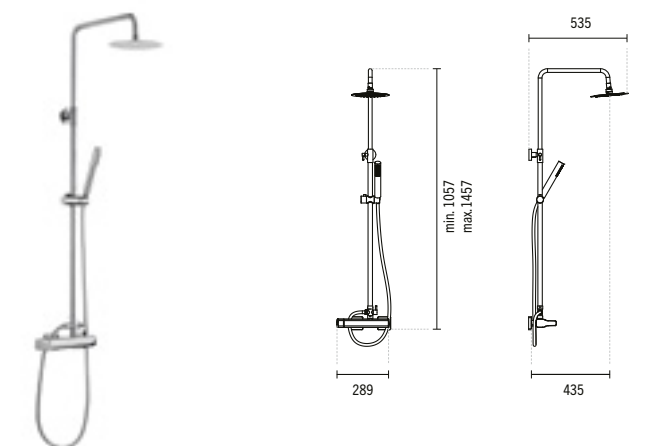

ADVANCE

5276701

ADVANCE SHOWER KIT

289x535x1457mm / 5.4Kg

Includes Ø200 head-shower, ABS Duo type hand-shower, flexible in stainless steel 1.7m double staple, height adjustable shower holder and fixing kit