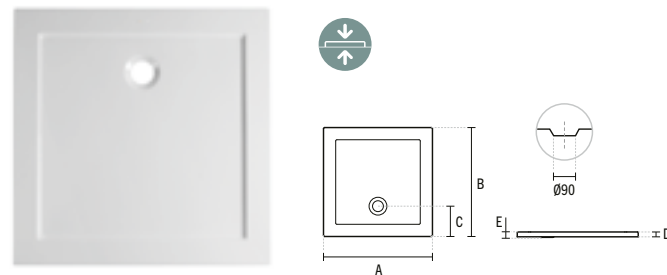

	A	B	C	D	E
1	90	900	900	250	40
2	100	1000	1000	250	45

1 **800170**

**80X80 FACE EXTRA-FLAT QUADRANT SHOWER TRAY**  
800x800x40mm / 14.90Kg  
Compatible with waste 487.

2 **800180**

**90X90 FACE EXTRA-FLAT QUADRANT SHOWER TRAY**  
900x900x40mm / 15.20Kg  
Compatible with waste 487.