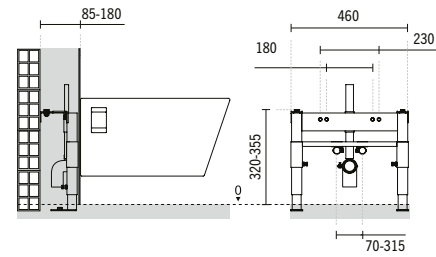

SUPPORTS

430

SUPPORT FRAME FOR WALL HUNG BIDET
6.0Kg