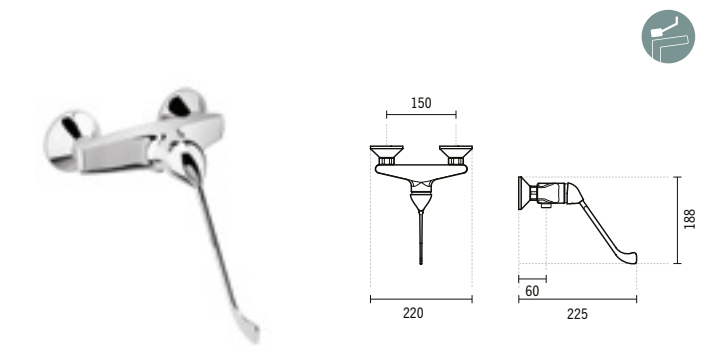

SYMBOLS

5365701

**EASY SHOWER MIXER WITH LONG LEVER**  
220x255x188mm / 1.8Kg  
Includes Mixa hand-shower, flexible 1.75m stainless steel mesh and shower holder.

5360701

**EASY SHOWER MIXER**  
220x145x107mm / 1.8Kg  
Includes Mixa hand-shower, flexible 1.75m stainless steel mesh and shower holder.