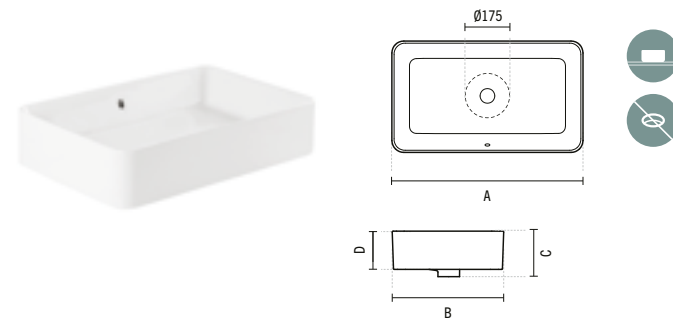

2 136739

60X40 SANLIFE
602x400x145mm / 13.2Kg
Countertop basin without tap hole. Without embellisher ring.
Compatible with furniture Sanlife 100 691990, 691991 and Sanlife 160 691996, 691997.
Cutting plan: Ø175mm.

	A	B	C	D
1	60	602	352	145
2	60	602	400	145

136720

40X40 SANLIFE
402x402x145mm / 11.2Kg
Countertop basin with tap hole. Without embellisher ring.
Compatible with furniture Sanlife 100 691992 and Sanlife 160 691998.
Cutting plan: 252x120mm.