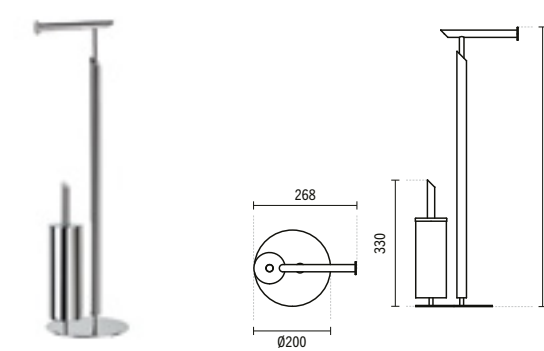

42320

ESSENCIAL FREESTANDING TOILET ROLL HOLDER WITH TOILET BRUSH HOLDER

268x200x729mm / 2.4Kg

Freestanding paper holder in stainless steel.