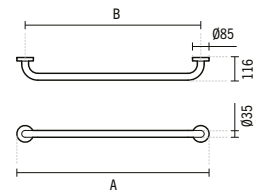

1 42972

100 NEW WCCARE SUPPORT RAIL
1085x116x85mm / 1.8Kg
Brushed stainless steel support. Includes fixing kit.

2 42953

90 NEW WCCARE SUPPORT RAIL
985x116x85mm / 1.4Kg
Brushed stainless steel support. Includes fixing kit.

3 42971

80 NEW WCCARE SUPPORT RAIL
885x116x85mm / 1.6Kg
Brushed stainless steel support. Includes fixing kit.

4 42970

70 NEW WCCARE SUPPORT RAIL
785x116x85mm / 1.4Kg
Brushed stainless steel support. Includes fixing kit.

5 42952

60 NEW WCCARE SUPPORT RAIL
685x116x85mm / 1.3Kg
Brushed stainless steel support. Includes fixing kit.

6 42951

45 NEW WCCARE SUPPORT RAIL
535x116x85mm / 0.9Kg
Brushed stainless steel support. Includes fixing kit.

7 42950

30 NEW WCCARE SUPPORT RAIL
385x116x85mm / 0.9Kg
Brushed stainless steel support. Includes fixing kit.

		A	B
1	100	1085	1000
2	90	985	900
3	80	885	800
4	70	785	700
5	60	685	600
6	45	535	450
7	30	385	300

SYMBOLS

Reduced mobility

NEW WCCARE

42965

120 NEW WCCARE T-SHAPED SUPPORT RAIL
1288x116x933mm / 3.6Kg
Brushed stainless steel support. Includes fixing kit.