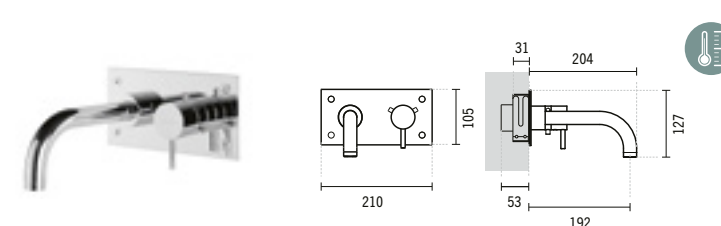

5319301

TUBE CONCEALED THERMOSTATIC BASIN MIXER

210x204x127mm / 3.0Kg
Includes flexible H/C in stainless steel mesh, case and fixing kit.