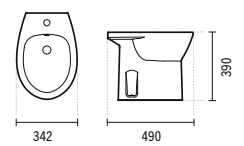

SYMBOLS

WINNER

**ALFA**

**100410**

**ALFA BIDET**  
368x565x408mm / 15.5Kg  
Includes fixing kit. Includes fixing kit.

**22141**

**ALFA BIDET COVER**  
1.4Kg  
Duroplast toilet seat with stainless steel hinges. With anti-bacterial protection.