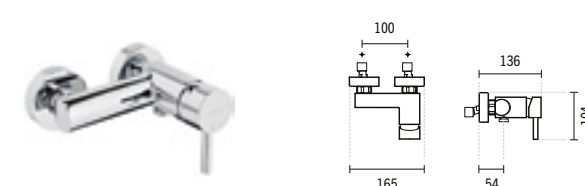

5680011

TUBE CONCEALED STOP VALVE

Ø60x40x70mm / 0.5Kg

5317001

TUBE MINI SHOWER MIXER

165x136x104mm / 1.2Kg

Does not include flexible shower and shower holder.  
Compatible with toilet/bidet hand-shower Aqua 56691.