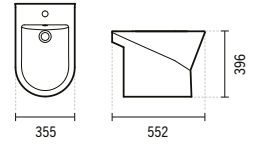

AVAILABLE COLOURS

- White
  140420004
  140425004
- Matt white
  140420604
- Matt black
  140420264

SYMBOLS

SYMBOLS