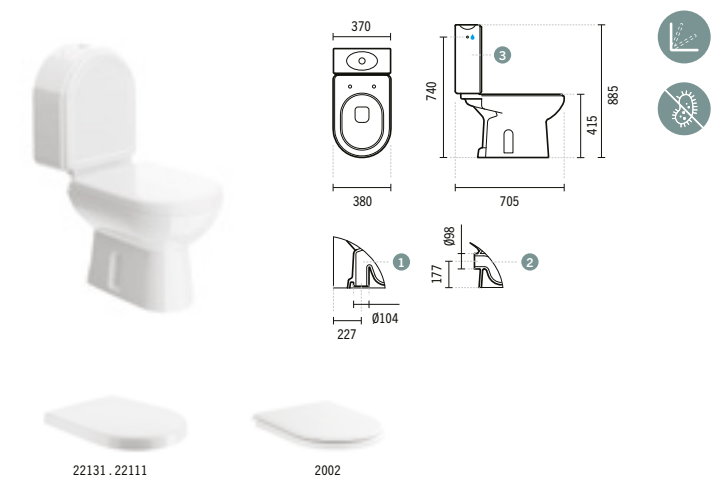

ALFA

1 100021

ALFA VO CLOSE COUPLED TOILET
380x595x415mm / 27.8Kg
Includes fixing kit.

2 100022

ALFA HO CLOSE COUPLED TOILET
380x595x415mm / 27.8Kg
Includes fixing kit.

3 100111LM

ALFA TOILET CISTERN
380x180x445mm / 10.0Kg
Includes cover. Includes 6/3L mechanism.

3 100113LM

ALFA TOILET CISTERN WITH SIDE WATER INLET
380x180x445mm / 10.0Kg
Includes cover. Includes 6/3L mechanism.

22131

ALFA TOILET SEAT WITH SLOWCLOSE
2.86Kg
Duroplast toilet seat with stainless steel hinges. With anti-bacterial protection.

22111

ALFA TOILET SEAT
2.45Kg
Duroplast toilet seat with stainless steel hinges. With anti-bacterial protection.

2002

ALFA ABS TOILET SEAT
2.27Kg
ABS toilet seat with nylon hinges.

SYMBOLS