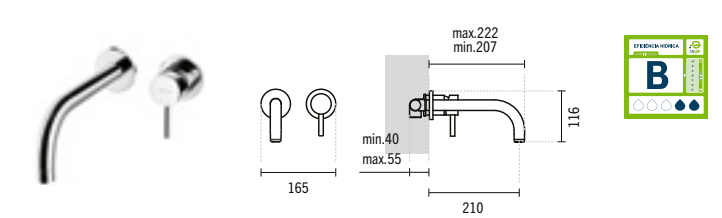

5311301

TUBE CONCEALED BASIN MIXER WITH 2 HOLES

165x222x116mm / 1.5Kg
Includes flexible H/C in stainless steel mesh, case and fixing kit.
Debit to 3 Bar with full opening (50% cold + 50% hot): 16.4l/m.
Available colours: black.