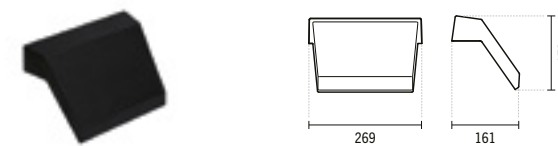

#### HEADREST FOR VÉRTICE BATH

269x176x60mm / 0.7Kg

Polyurethane headrest. Compatible with Vértice bathtub.

Available colours: black.