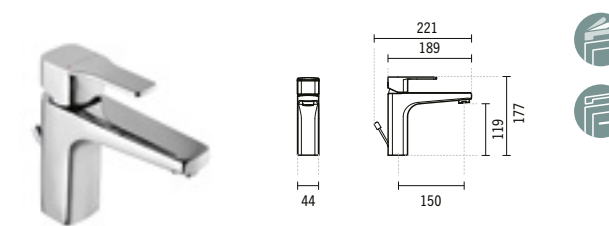

5277301

ADVANCE LONG SPOUT BASIN MIXER WITH ECOSPOT
44x189x177mm / 1.8Kg
Includes flexible H/C in stainless steel mesh and fixing kit.
Debit 4.0 to 6.0l/m at 80.