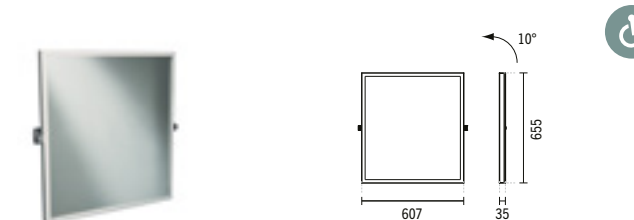

WCCARE

48069

NEW WCCARE ADJUSTABLE MIRROR

607x35x655mm / 9.6Kg

Accessory in galvanized iron lacquered in white. Without fixing kit.