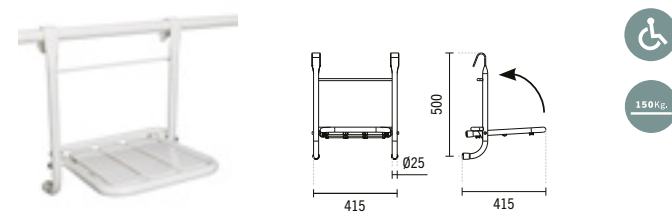

48049

WCCARE FOLD-UP SHOWER SEAT FOR SUPPORT RAIL

415x415x530mm / 4.7Kg

Accessory in galvanized iron lacquered in white. Without fixing kit. Supports weight up to 150Kg.