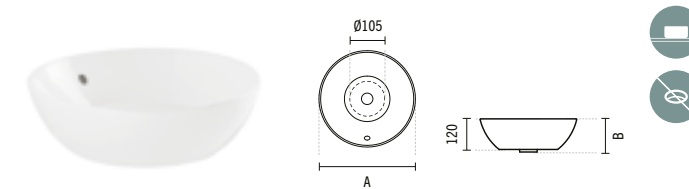

A	B
1	38	130
2	42	140

AVAILABLE COLOURS

White
136379004
136779004

Matt Black
136379264
136779264

SYMBOLS

Countertop

Without tap hole

1 136370

D38 SANLIFE

Ø380x135mm

Countertop basin with tap hole. Without embellisher ring.

Compatible with furniture Sanlife 100 691992 and Sanlife 160 691998.

Cutting plan: 252x120mm

2 136770

D42 SANLIFE

Ø420x143mm / 7.6Kg

Countertop basin with tap hole. Without embellisher ring.

Compatible with furniture Sanlife 100 691992 and Sanlife 160 691998.

Cutting plan: 252x120mm.