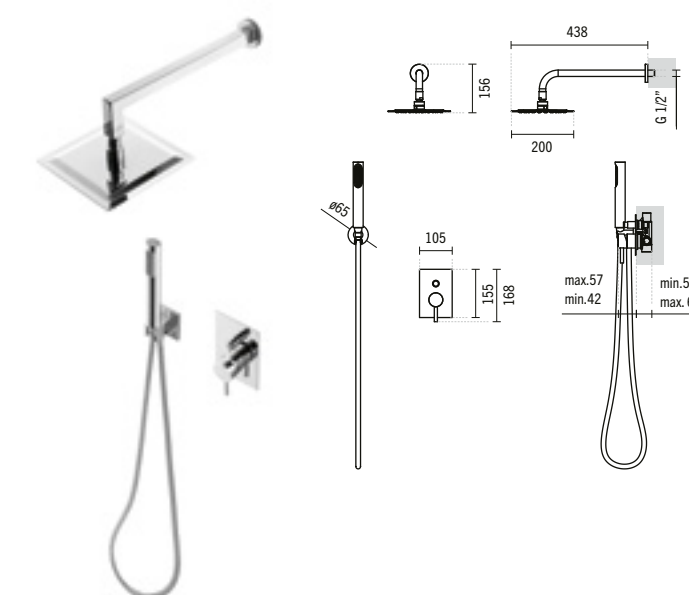

NEW ÍCONE CONCEALED 4-WAY RECTANGULAR SHOWER KIT

3.0Kg

Includes Plan head-shower 200, stem 350, hand shower Duo type in ABS, stainless steel 1.7m double staple, adjustable height shower holder and fixing kit.