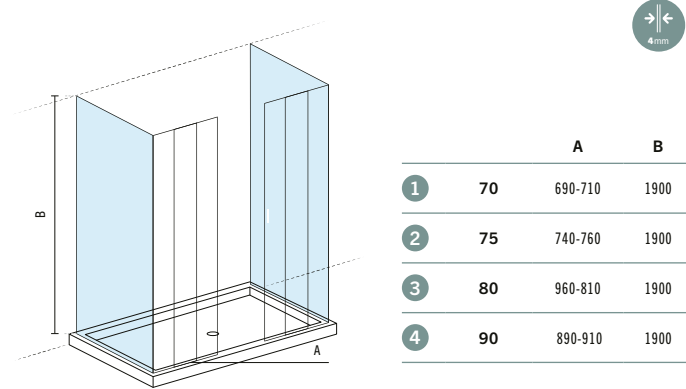

4 89313100

VERSUS 90 FIXED PANEL

910x1900mm / 21.2Kg
Compatible with shower trays 90cm width.