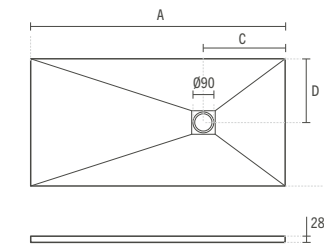

MARINA

- 1 **95210070**
  EXTRA-FLAT 210X70 MARINA
  2100x700x28mm / 66.00Kg
- 2 **95210080**
  EXTRA-FLAT 210X80 MARINA
  2100x800x28mm / 75.00Kg
- 3 **95210090**
  EXTRA-FLAT 210X90 MARINA
  2100x900x28mm / 98.00Kg
- 4 **95210100**
  EXTRA-FLAT 210X100 MARINA
  2100x1000x28mm / 95.00Kg
- 5 **95210120**
  EXTRA-FLAT 210X120 MARINA
  2100x1200x28mm / 113.00Kg

Shower tray in Stonit, finished with High Quality ISO-NPG-H Sanitary Gelcoat with slate texture.
Class 3 anti-slip and antibacterial. Waste included.
Allows cut to measure. Cut in factory adds 30,00€. In white RAL 9003, beige RAL 1013, grey RAL 7047 or black RAL 9005 (other RAL colours add 70,00€ to PVP).