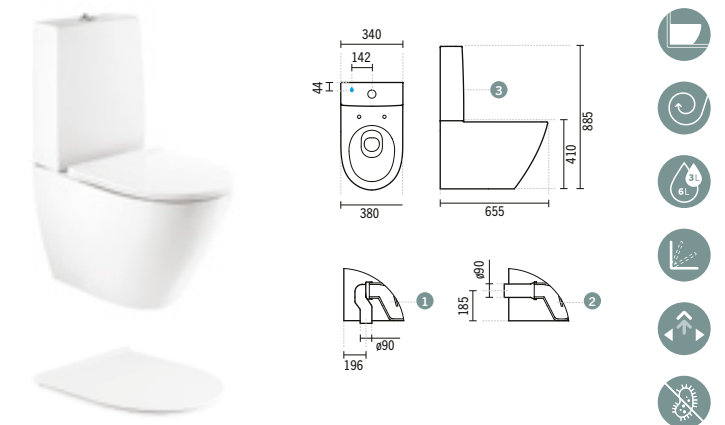

MSKT1986

Ø90 PAN CONNECTOR FOR HO TOILET

AVAILABLE COLOURS

White
136023004
136024004
136111004LM
2366100

Matt white
136023604
136024604
136111604LM
2366160

PACKS SANLIFE

136923	136023 + 136111LM + 23661	52,0 Kg
136924	136024 + 136111LM + 23661	52,0 Kg

SYMBOLS