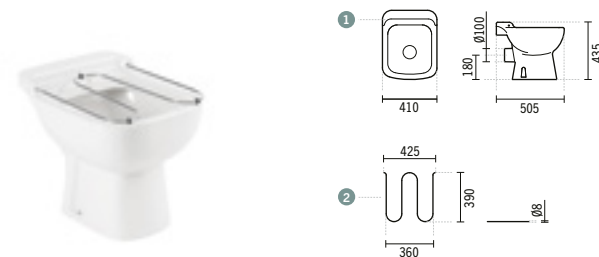

SLOP HOPPER

1 118610

SLOP HOPPER
410x505x435mm / 22.0Kg
Fixing kit not included. Compatible fixing kit Ref. 400.

2 4A1861

GRID FOR SLOP HOPPER
425x390x8mm / 0.8Kg