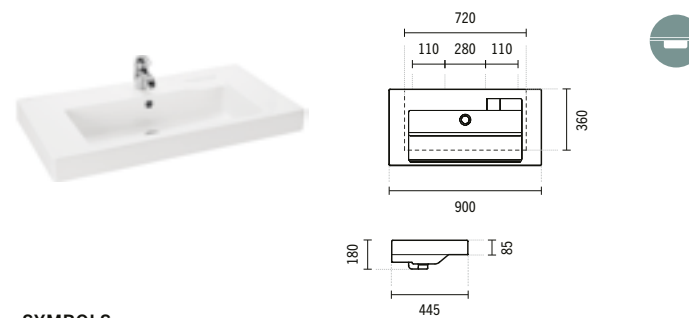

108910

90 LINHA
900x450x190mm / 25.8Kg
Right semi recessed basin with tap hole.
With embellisher ring. Includes fixing kit.

SYMBOLS

108920

90 RIGHT LINHA
900x445x180mm / 26.0Kg
Right semi recessed basin with tap hole.
With embellisher ring. Includes fixing kit.