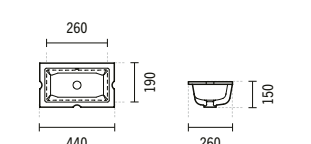

118940

44 AGRES

440x260x150mm / 5.8Kg

Undermount basin without tap hole. With embellisher ring. Includes fixing kit. Cutting plan: 370x190mm.