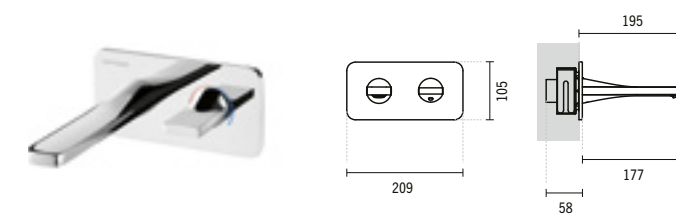

AVAILABLE COLOURS

5552301

LINE 42 CONCEALED BASIN MIXER

209x195x105mm / 2.6Kg
Includes stainless steel mounting frame - installation option with built-in box ref.
5C552301 (not included).
Debit to 3 Bar with full opening (50% cold + 50% hot): 13.5l/m