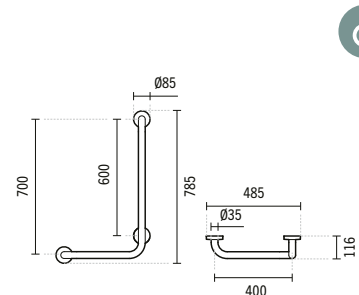

42960 → / **42961** ←

RIGHT/LEFT 90° NEW WCCARE SUPPORT RAIL
785x116x365mm / 1.5Kg

Brushed stainless steel support. Includes fixing kit.

SYMBOLS

Reduced mobility

Right

Left