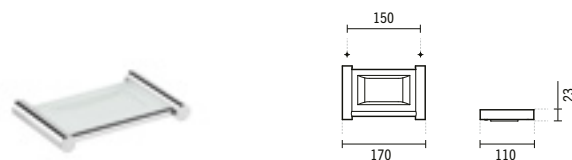

ALFA

41000

ALFA SOAP DISH
170x110x23mm / 0.8Kg
Soap dish in brass and frosted glass. Includes fixing kit.