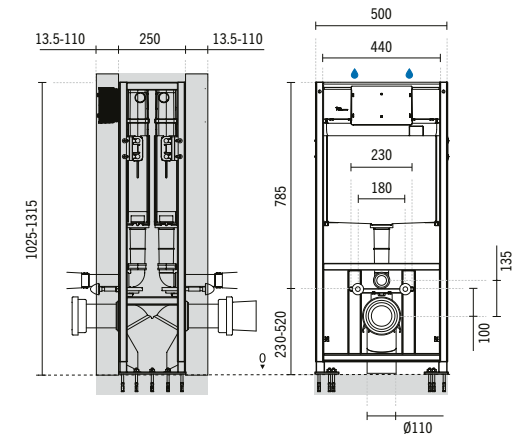

SYMBOLS

411023

SANDOUBLE SELF-SUPPORTING FRAME FOR 2 WALL HUNG TOILETS

500x490x1315mm / 29.0Kg

Double Freestanding support for wall hung WC.
Compatible with plate Movee.