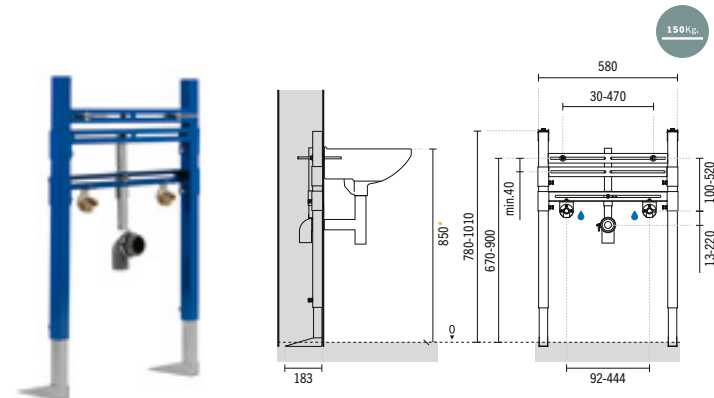

SANFIX BASIN SUPPORT FRAME

580x183x780mm / 11.4Kg

Basin interior support. Recommended measure.

FIXING KITS

4 3

FIXING KIT FOR BASINS

0.1Kg

2 0

FIXING KIT FOR TOILET, WALL MOUNTED PEDESTALS AND URINAL

0.1Kg

2 1

FIXING KIT 21 FOR URB.Y SEMI PEDESTALS

0.1Kg

SPARE PARTS

4 V 9 4

TIC-TAC WASTE WITH SMALL ROUND ABS PLUG

0.1Kg

4 V 9 1

TIC-TAC WASTE WITH BIG ROUND PLUG

0.4Kg / Available colours: chrome, chrome/white, chrome/black.

4 V 9 2

TIC-TAC WASTE WITH SMALL ROUND PLUG

0.5Kg

4 V 9 3

TIC-TAC WASTE WITH SQUARE PLUG

0.5Kg

4 V 9 9

FREEFLOW WASTE

0.4Kg / Available colours: graphite [03], gold [12], copper [96] and nickel [B3].

4 V 9 9

FREEFLOW WASTE

0.4Kg / Available colours: graphite [03], gold [12], copper [96] and nickel [B3].

4 9 3

FREEFLOW WASTE FOR MORFYS BASIN

260x315x360mm / 7.4Kg / In white [00].

4 9 3

FREEFLOW WASTE FOR MORFYS BASIN

260x315x360mm / 7.4Kg /

Available colours: black [06], green [75], red [77], orange [95] and blue [97].

4 9 3

FREEFLOW WASTE FOR MORFYS BASIN

260x315x360mm / 7.4Kg

Available colours: gold [12], rainbow [B5] and copper [96].

1 4 V 9 6

SQUARE BOTTLE TRAP

1.0Kg

2 4 V 9 5

ROUND BOTTLE TRAP

0.3Kg / Available colours: chrome and black.

3 4 V 3 5

BOTTLE TRAP

1.1Kg / Available colours: graphite [03], gold [12], copper [96] and nickel [B3].

4 7 2 2 1

TAP HOLE COVER FOR BASINS

0.1Kg