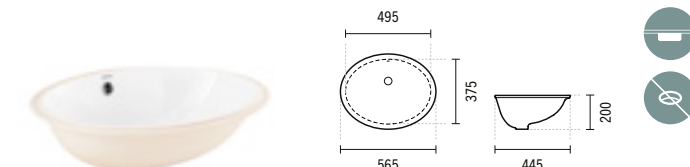

BIAR

118350

BIAR
530x396x174mm / 9.7Kg
Undermount basin without tap hole. With embellisher ring.
Fixing Kit not include. Compatible with Fixing kit 47.
Cutting plan: 475x341mm.

VOUGA

108350

VOUGA
565x445x200mm / 7.2Kg
Undermount basin without tap hole. With embellisher ring.
Fixing Kit not include. Compatible with Fixing kit 45.
Cutting plan: 495x375mm.

SYMBOLS

SIMPLE

108750

48 SIMPLE
480x390x185mm / 6.5Kg
Undermount basin without tap hole. With embellisher ring.
Fixing Kit not include. Compatible with Fixing kit 45.
Cutting plan: 410x320mm.

SYMBOLS

ARC

108760

ARC
480x390x185mm / 6.5Kg
Undermount basin without tap hole. With embellisher ring.
Fixing Kit not include. Compatible with Fixing kit 45.
Cutting plan: Ø395mm.