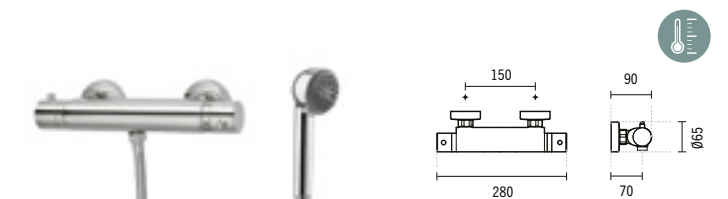

TORUS

5370300

TORUS BASIN MIXER WITH ECOSPOT AND WASTE
Ø49x165x138mm / 31.4Kg
Includes flexible H/C in stainless steel mesh, VDA and fixing kit.

5370301

TORUS BASIN MIXER WITH ECOSPOT
Ø49x150x138mm / 31.4Kg
Includes flexible H/C in stainless steel mesh and fixing kit.

5371001

TORUS BASIN MIXER WITH COLD OPEN
Ø49x156x138mm / 12.0Kg
Includes flexible H/C in stainless steel mesh and fixing kit.

5370801

TORUS BATH MIXER WITH OMEGA HAND SHOWER
220x186x118mm / 2.5Kg
Includes Omega 1 function hand-shower, 1.70m flexible and adjustable support.

SYMBOLS

5370400

TORUS BIDET MIXER WITH ECOSPOT AND WASTE
Ø49x150x138mm / 25.6Kg
Includes flexible H/C in stainless steel mesh, VDA and fixing kit.

5370401

TORUS BIDET MIXER WITH ECOSPOT
Ø49x141x138mm / 25.6Kg
Includes flexible H/C in stainless steel mesh and fixing kit.

5370701

TORUS SHOWER MIXER WITH OMEGA HAND SHOWER
220x150x127mm / 1.9Kg
Includes Omega 1 function hand-shower, 1.70m flexible and adjustable support.

TORUS

5374801

TORUS THERMOSTATIC BATH MIXER WITH OMEGA HAND SHOWER
280x180x106mm / 2.5Kg
Includes Omega 1 function hand-shower, 1.70m flexible and adjustable support.

5371701C

TORUS CONCEALED 3-WAY SHOWER MIXER
Ø117x80x146mm / 2.5Kg

5377721

TORUS THERMOSTATIC SHOWER KIT
280x560x1162mm / 5.7Kg
Includes Ø180 Face head-shower, Duo hand shower, 1.5m flexible showerhead, adjustable height shower bracket and fixing kit.

5377721S