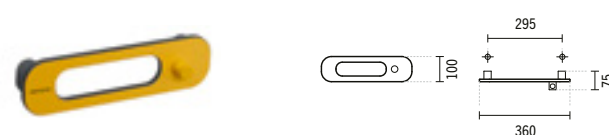

42526

36 WCKIDS TOWEL RAIL WITH HOOK
360x75x100mm / 0.8Kg
Phenolic compact towel rail with finish in yellow or blue. Includes fixing kit.

42510

WCKIDS TOILET PAPER HOLDER
165x60x132mm / 0.5Kg
Phenolic compact toilet paper holder with finish in yellow or blue. Includes fixing kit.