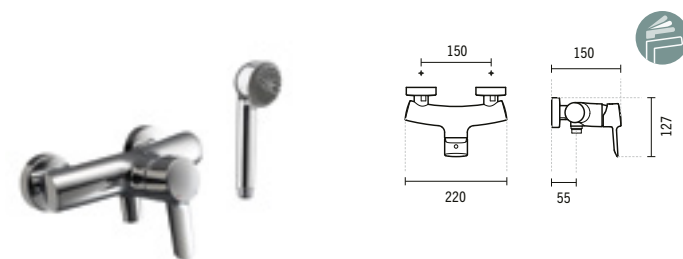

5370701

TORUS SHOWER MIXER WITH OMEGA HAND SHOWER
220x150x127mm / 1.9Kg
Includes Omega 1 function hand-shower, 1.70m flexible and adjustable support.