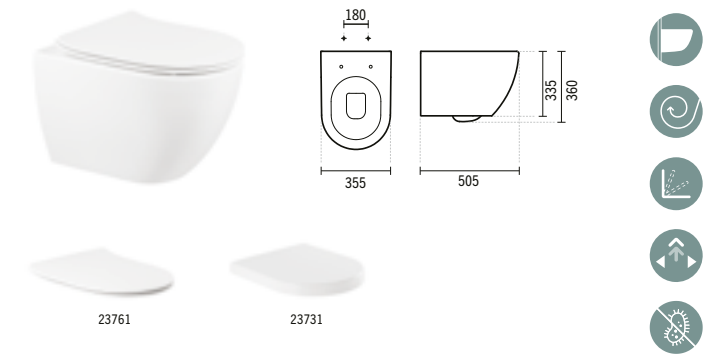

AVAILABLE COLOURS

White
137034004
2376100

Matt white
137034604
2376160

Matt black
137034264
2376126

PACKS SANIBOLD

137949 137034 + 23731 + 41233 + 4102311

137938 137034 + 23761 26,20 Kg

137934 137034 + 23731 26,20 Kg

SYMBOLS