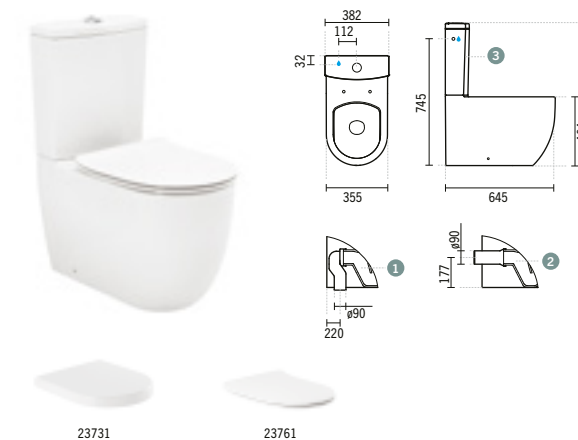

#### SYMBOLS

Back to wall

Rimflush

Dual Flush  
6/3L

Easyclip

Slowclose

Clipoff

Anti-bacterial