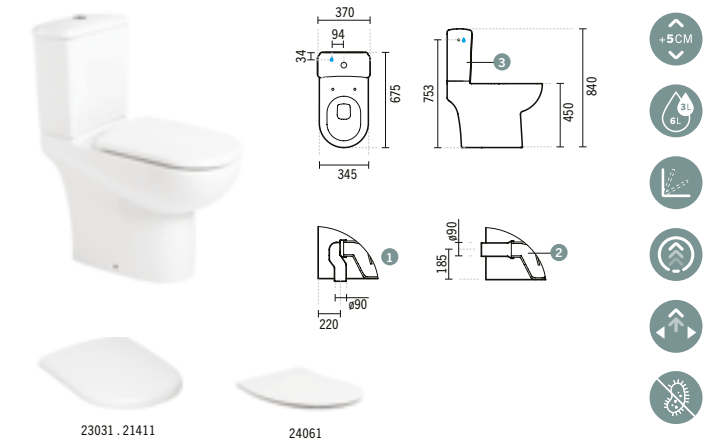

PACKS PROGET CONFORT

130922	130022 + 130111LM + 2406100	45,0 Kg
130923	130021 + 130113LM + 2141100	45,0 Kg
130924	130022 + 130113LM + 2141100	45,0 Kg
130925	130022 + 130113LM + 2406100	45,0 Kg

SYMBOLS