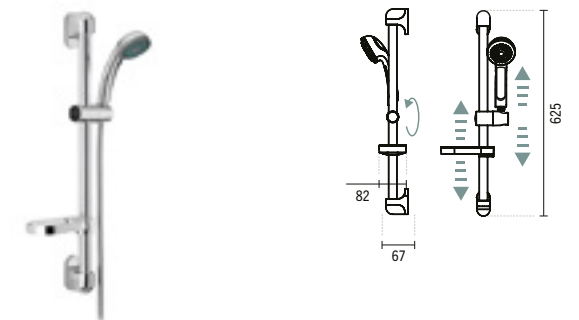

EASY

5R360701

EASY SHOWER SLIDE RAIL

0.8Kg

Stainless steel bar with 1-function hand-shower, ABS, chrome, silicone water outlets. Flexible stainless steel, double stapling, 1.5 m. Adjustable, height-adjustable ABS hand shower bracket. Height-adjustable ABS soap dish.