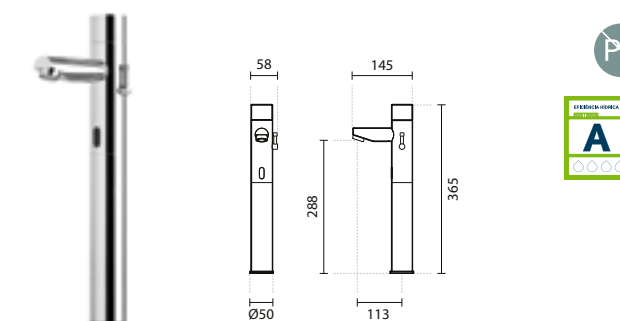

5424381

- **BASIC TALL MAINS OPERATED SENSOR BASIN MIXER**
  58x145x365mm / 2.9Kg
  Includes flexible H/C in stainless steel mesh, transformer and fixing kit.
  Debit at 3 bar: 6 L/m.