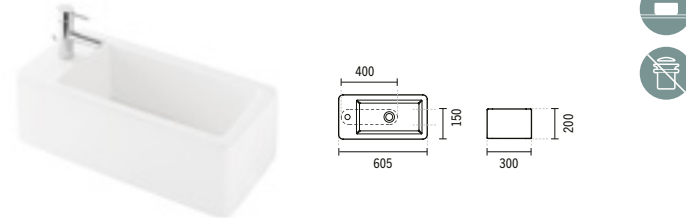

109300

60X30 NOTE
605x300x200mm / 20.5Kg

Countertop basin with tap hole. Without overflow.
Not compatible with Pop-Up waste. Compatible Pop-Up Ref. 4V99.