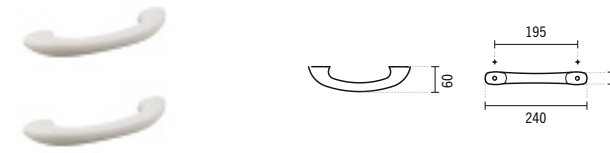

SUPPORTING FEET/CHASSIS

810

LEG SET FOR 60CM BATH

2.4Kg

Compatible with rectangular bathtubs 150 - 170.

811

LEG SET FOR 70CM BATH

2.4Kg

Compatible with corner and rectangular bathtubs 175 - 180.

813

LEG SET FOR 80CM BATH

2.4Kg

Compatible with rectangular bathtubs 190 .

814

LEG SET FOR 80CM BATH

2.4Kg

Compatible with bathtub Delta.

801

ALFA AND AGRES BATH FRAME

10.0Kg

802

RITA BATH FRAME

9.3Kg

803

DUNA BATH FRAME

8.2Kg

804

SKIN BATH FRAME

8.5Kg

820

TWOSPACE BATH FRAME

14.9Kg

822

PLAN 170X75CM BATH FRAME

9.6Kg

823

VÉRTICE 175X80 BATH FRAME

9.3Kg

825

180X80CM BATH FRAME

9.5Kg

826

190CM BATH FRAME

10.2Kg

827

URB.Y 170X75CM BATH FRAME

10.2Kg

830

VÉRTICE 70 | AVEIRO | EVA | EASY EXPANDABLE BATH FRAME

5.4Kg

831

75CM BATH FRAME

5.5Kg

POP-UPS

490

50CM BATH WASTE

0.5Kg

Available colours: white.

491

70CM BATH WASTE

0.5Kg

Available colours: white.

4V94

TIC-TAC WASTE WITH SMALL ROUND ABS PLUG

0.1Kg

4V91

TIC-TAC WASTE WITH SMALL ROUND ABS PLUG

0.2Kg

Available colours: white and black.

4V92

TIC-TAC WASTE WITH SMALL ROUND PLUG

0.2Kg

HEADREST/BACKREST

8005

HEADREST FOR BATH

315x65x145mm / 0.6Kg

Polyurethane headrest. Available colours: white, blue and green.

AVAILABLE COLOURS

8056

HEADREST FOR VÉRTICE BATH

269x176x60mm / 0.7Kg

Polyurethane headrest. Compatible with Vértice bathtub.

Available colours: black.

8052

BACKREST FOR TWOSPACE BATH

320X90X755mm / 4.2Kg

Polyurethane backrest. Compatible with Twospace bathtub.

Available colours: black.

HANDLES

8001

PAIR OF OPEN BATH GRIPS

220x64x38mm / 0.5Kg

Available colours: white, blue and green.

AVAILABLE COLOURS

8002

PAIR OF CLOSED BATH GRIPS

220x64x38mm / 0.5Kg

Available colours: white, blue and green.

AVAILABLE COLOURS

DECKS

5A00070

DECK MOUNTING LEGS FOR BATH MIXER INSTALLATION

0.2Kg