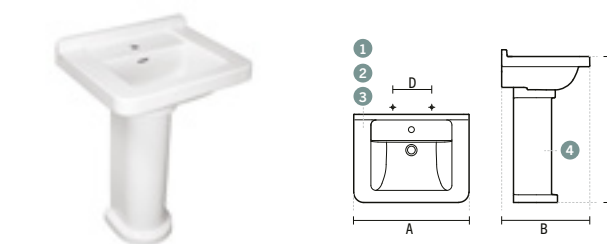

3 **117330**

**78 VINTAGE**  
780x555x265mm / 33.5Kg  
Includes fixing kit.

3 **117331**

**78 3 H VINTAGE**  
780x555x265mm / 33.5Kg  
Includes fixing kit.

4 **117331**

**PEDESTAL VINTAGE**  
265x265x678mm / 15.1Kg