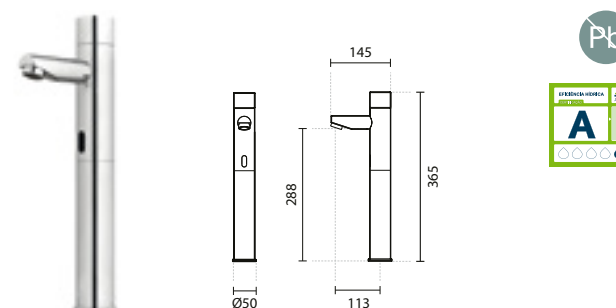

5427381

- **BASIC TALL BATTERY OPERATED SENSOR BASIN TAP**
  Ø50x145x365mm / 2.9Kg
  Includes flexible stainless steel mesh, transformer and fixing kit.
  Debit at 3 bar: 6 L/m.