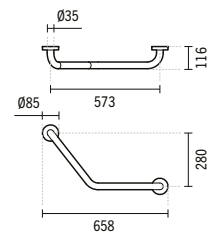

42954

130° NEW WCCARE SUPPORT RAIL
660x116x365mm / 1.6Kg

Brushed stainless steel support. Includes fixing kit.