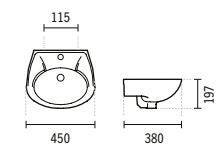

505x505x190mm / 14.5Kg

Wall hung basin with tap hole. Without embellisher ring. Includes fixing kit.

**MONDEGO**

**108340**

**MONDEGO**

450x380x197mm / 9.7Kg

Wall hung basin with tap hole. Without embellisher ring. Fixing Kit not included.