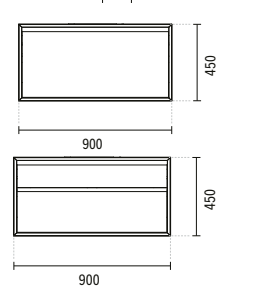

2 63039

90 VIEW 2 DRAWER VANITY UNIT WITH LIGHTING FOR BASIN WITH LATERAL TAP HOLE
900x480x450mm / 35.5Kg
Lacquered MDF furniture in white or walnut matt. Must be used with sink with tap hole.