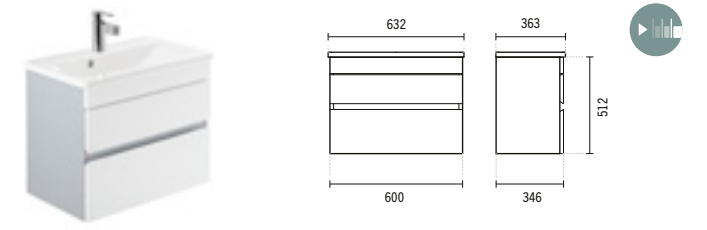

134770

63X36 LOOK SEMI RECESSED BASIN

632x363x162mm / 12.8Kg