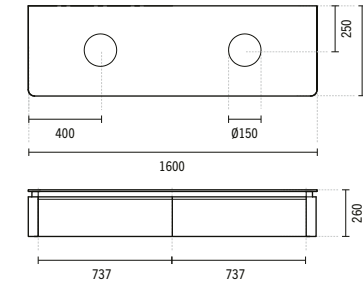

SANLIFE

SANLIFE

691996

160 SANLIFE VANITY UNIT FOR 2 BASINS WITHOUT TAP HOLE

1600x500x260mm / 59.0Kg

Lacquered MDF furniture in white or taupe finish. With aluminum handles.

Two drawers with smooove closure.

Synthetic Ivory top 12mm.

Compatible with washbasins:

136339, 136739, 136389, 136789, 136379, 136779, 136729.

Must be used with concealed mixer.

691998

160 SANLIFE VANITY UNIT FOR 2 BASINS WITH TAP HOLE

1600x500x260mm / 59.0Kg

Lacquered MDF furniture in white or taupe finish. With aluminum handles.

Two drawers with smooove closure.

Synthetic Ivory top 12mm.

Compatible with washbasins:

136330, 136730, 136370, 136770, 136720.

Must be used with basin with tap hole.

691997

160 SANLIFE VANITY UNIT WITH 2 BASIN HOLES AND 2 TAP HOLES

1600x500x260mm / 59.0Kg

Lacquered MDF furniture in white or taupe finish. With aluminum handles.

Two drawers with smooove closure.

Synthetic Ivory top 12mm.

Compatible with washbasins:

136339, 136739, 136389, 136789, 136379, 136779, 136729.

Must be used with tall mixer/tap.

COMPATIBLE WASHBASINS

136330

60X35 SANLIFE RECTANGULAR BASIN WITH TAP HOLE

600x350x143mm

136730

60X40 SANLIFE RECTANGULAR BASIN WITH TAP HOLE

602x400x145mm

136389

60X38 SANLIFE OVAL BASIN

595x380x140mm

136789

60X42 SANLIFE OVAL BASIN

600x420x142mm

136370

D38 SANLIFE ROUND BASIN WITH TAP HOLE

Ø380x135mm / 6.0Kg

136770

D42 SANLIFE ROUND BASIN WITH TAP HOLE

Ø420x143mm / 7.6Kg

136720

40X40 SANLIFE SQUARE BASIN WITH TAP HOLE

402x402x145mm

SYMBOLS

Smooove

Click

AVAILABLE WITHOUT TAP HOLE OR WITH 2 TAP HOLES.
CONTACT FOR MORE INFORMATION.