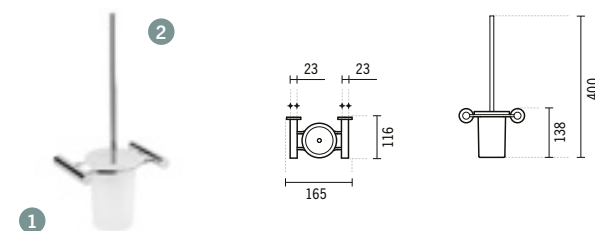

2 41011

TOILET BRUSH
0.2Kg
Toilet brush in brass.