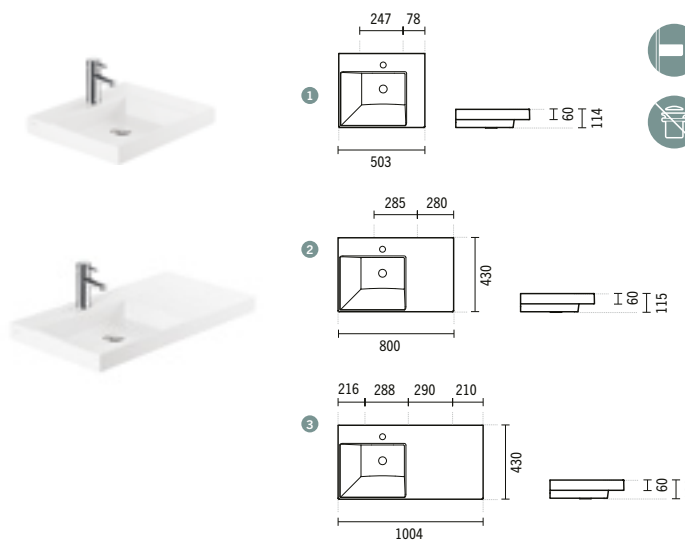

**WCA**

**111340**

**45 WCA**  
455x550x425mm / 25.6Kg  
With embellisher ring. Includes fixing kit.

**SYMBOLS**

-  Wall Hung
-  Without tap hole
-  Not compatible with Pop-Up waste

VISTA

VISTA

**VISTA**

1 109400

**50 VISTA**

503x432x114mm

Wall hung basin with tap hole. Without overflow. Includes fixing kit.  
**Not compatible with Pop-Up waste.** Compatible Pop-Up Ref. 4V99.  
Compatible with furniture Vista 50 60802.

2 109410

**80 VISTA**

800x430x115mm / 19.6Kg

Wall hung basin with tap hole. Without overflow. Includes fixing kit.  
**Not compatible with Pop-Up waste.** Compatible Pop-Up Ref. 4V99.  
Compatible with furniture Vista 80 60820.

3 109420

**100 VISTA**

1004x433x106mm / 24.7Kg

Wall hung basin with tap hole. Without overflow. Includes fixing kit.  
**Not compatible with Pop-Up waste.** Compatible Pop-Up Ref. 4V99.  
Compatible with furniture Vista 100 60821.