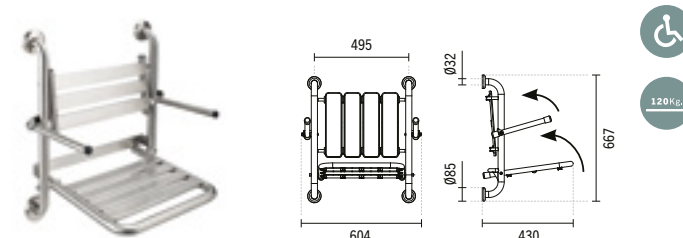

NEW WCCARE

42946

NEW WCCARE FOLD-UP SHOWER SEAT WITH ARM RESTS

604x430x667mm / 7.6Kg

Brushed stainless steel seat. Includes fixing kit. Supports weight up to 120Kg.