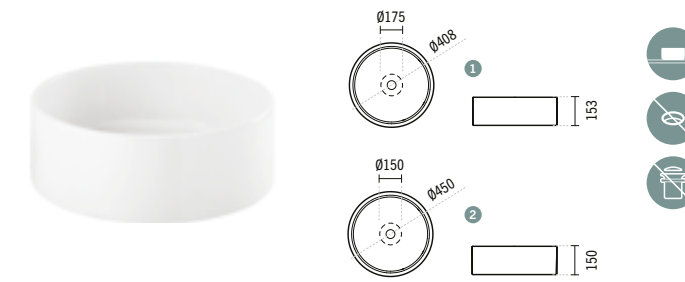

**2 108990**

**45 ROUND**

Ø450x150mm / 11.0Kg

Vessel basin without tap hole. Without overflow.

**Not compatible with Pop-Up waste.** Compatible Pop-Up Ref. 4V99.

Cutting plan: Ø150mm.

Colours available upon request: matt black/gloss white.