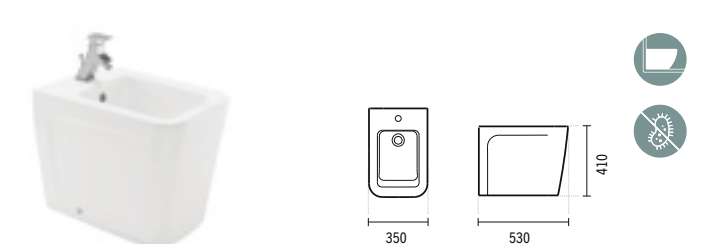

22741

ADVANCE BIDET COVER
1.7Kg
Duroplast toilet seat with stainless steel hinges. With anti-bacterial protection.