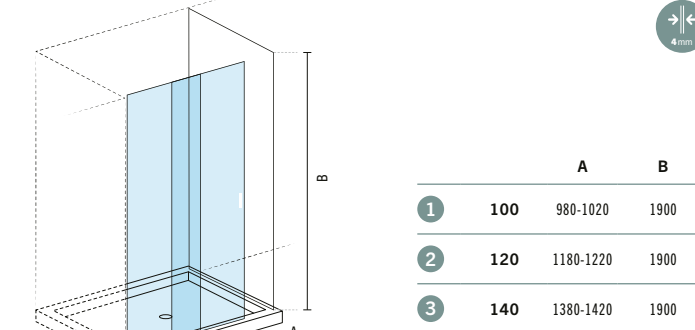

3 89314000

140 VERSUS SLIDING DOOR
1420x1900mm / 35.8Kg
Compatible with shower trays 140x70/75/80/90.

AVAILABLE COLOURS

Chrome
8931000011
8931200011
8931400011

White
8931000000
8931200000
8931400000

SYMBOLS

Thickness

89400000

90X70 VERSUS CORNER ENCLOSURE
910x710x1900mm / 38.2Kg
Compatible with shower tray Waterline 90x70 107442.