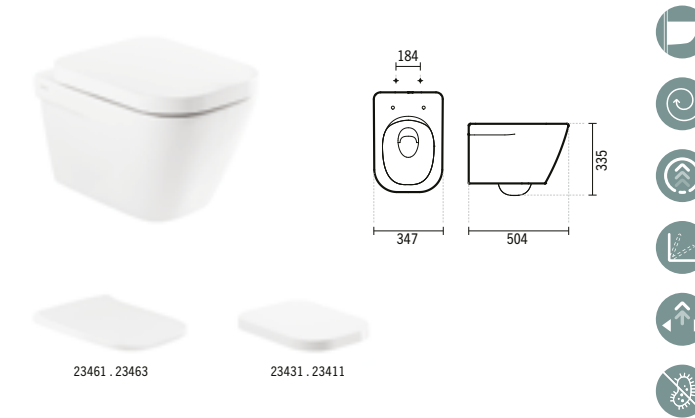

23411

LOOK TOILET SEAT WITH CLIPOFF

2.7Kg
Duroplast toilet seat with stainless steel hinges. With anti-bacterial protection.

AVAILABLE COLOURS

	White 134034004 2346100 2346300 2343100 2341100		Matt grey 134034154 2346315		Matt black 134034264 2346326
			Available soon july 2024		Available soon july 2024

PACKS LOOK

134934	134034 + 23431	25,90 Kg
134935	134034 + 23461	25,90 Kg
134936	134034 + 23463	25,90 Kg

SYMBOLS

WINNER

142034

WINNER RIMFLUSH WALL HUNG TOILET

355x495x355mm / 19.30Kg
Includes fixing kit.

24261

WINNER SLIM TOILET SEAT WITH EASYCLIP AND SLOWCLOSE

2.6Kg
Duroplast toilet seat with stainless steel hinges. With anti-bacterial protection.