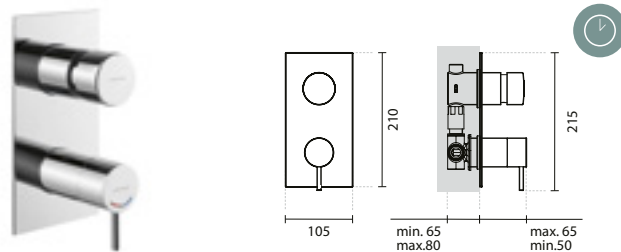

105x65x215mm / 2.9Kg  
Debit to 3 Bar: 4 to 13l/m (adjustable flow rate). Time flow 10".

59996

LOCK SHOWER HEAD

Ø62x107mm / 1.0Kg

SYMBOLS

Timed Flow

5532741

LOCK TIMED FLOW SHOWER TAP