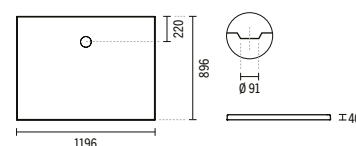

107862AD

120X90 ORIZON ANTI-SLIP EXTRA-FLAT SHOWER TRAY  
1196x896x40mm / 41.20Kg  
Compatible with waste 487.

SYMBOLS

MORAIRA PLUS

MORAIRA PLUS

1 107790

80X80 MORAIRA PLUS SHOWER TRAY  
798x795x80mm / 31.00Kg  
Compatible with waste 487.