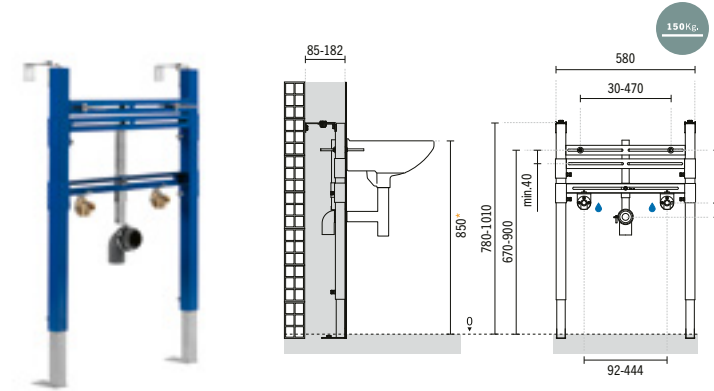

SANFIX BASIN SUPPORT FRAME

580x85x780mm / 11.7Kg

Basin interior support. Recommended measure.

4 2 9