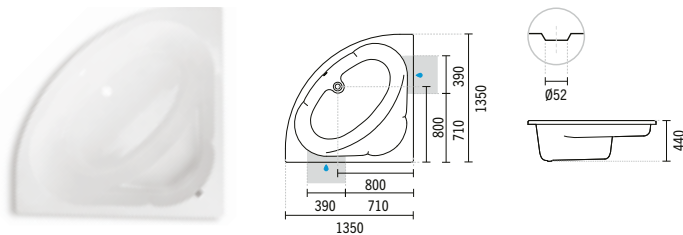

ALFA

ALFA

801100

145X145 ALFA BATHTUB

1450x1450x470mm / 33.0Kg / 277L

Acrylic bathtub compatible with pop-up 50 Ref. 490.

Available colours: white.

Compatible feet: 811. Compatible panel: 801104.

Compatible handles: 8001, 8002.

82110100 / 82110200

145X145 ALFA WHIRLPOOL BATHTUB X90 SYSTEM WHITE KIT

1450x1450x470mm / 63.5Kg / 277L

Acrylic bathtub with pop-up 50 Ref. 490 included.

Available colours: white.

With bath frame assembled. Compatible panel: 801104.

Compatible handles: 8001, 8002.

82110111 / 82110211

145X145 ALFA WHIRLPOOL BATHTUB X90 SYSTEM CHROME KIT

1450x1450x470mm / 63.5Kg / 277L

Acrylic bathtub with pop-up 50 Ref. 490 included.

Available colours: white.

With bath frame assembled. Compatible panel: 801104.

Compatible handles: 8001, 8002.

84110111 / 84110211

TOP 145X145 ALFA WHIRLPOOL BATHTUB TOP SYSTEM CHROME KIT

1450x1450x470mm / 69.8Kg / 277L

Acrylic bathtub with pop-up 50 Ref. 490 included.

Available colours: white.

With bath frame assembled. Compatible panel: 801104.

Compatible handles: 8001, 8002.