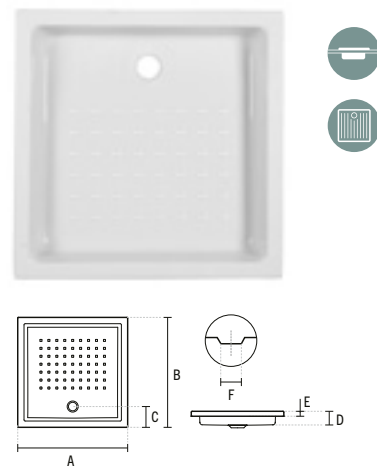

A	B	C	D	E	F
1	70	700	700	170	91	40
2	70	700	700	170	120	40
3	75	750	750	170	92	40
4	75	750	750	170	132	40

SYMBOLS

SHOWER TRAYS

ACRYLIC

RECESSED