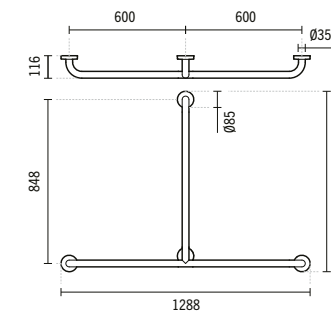

42959

NEW WCCARE T-SHAPED CORNER SUPPORT RAIL
1300x790x933mm / 4.7Kg
Brushed stainless steel support. Includes fixing kit.