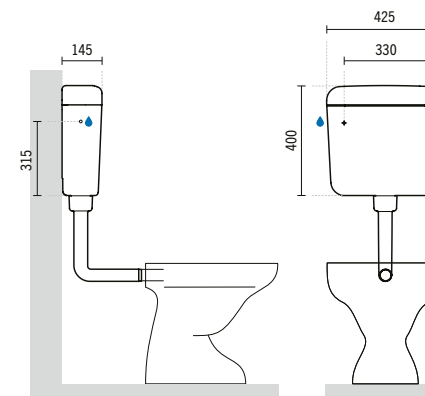

40562

REPLAY LOW LEVEL CISTERN

425x145x400mm / 2.6Kg
Exterior 3/6L cistern for low-level WC.