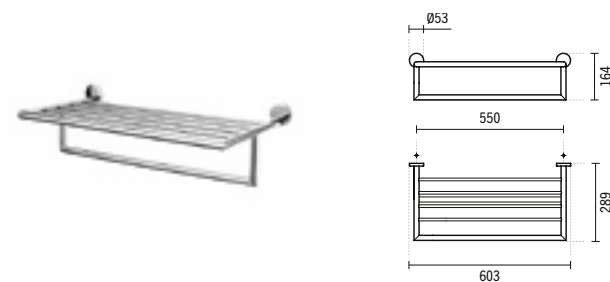

41514

LUXE DOUBLE BATH TOWEL RAIL
603x289x164mm / 2.3Kg
Towel rack in stainless steel. Includes fixing kit.