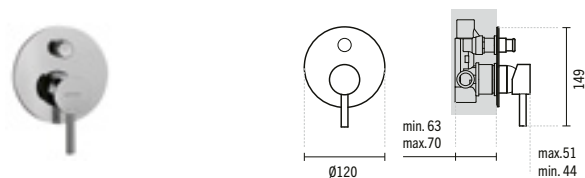

5317801

TUBE CONCEALED 4-WAY ROUND SHOWER VALVE

Ø120x51x149mm / 4.0Kg