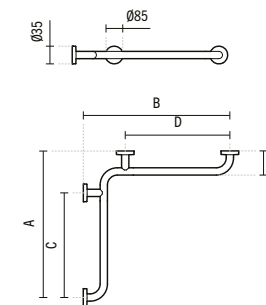

1 42957

70X100 NEW WCCARE CORNER SUPPORT RAIL
1000x700x85mm / 3.0Kg
Brushed stainless steel support. Includes fixing kit.

2 42956

80X80 NEW WCCARE CORNER SUPPORT RAIL
800x800x85mm / 2.9Kg
Brushed stainless steel support. Includes fixing kit.

3 42955

70X70 NEW WCCARE CORNER SUPPORT RAIL
700x700x85mm / 2.7Kg
Brushed stainless steel support. Includes fixing kit.