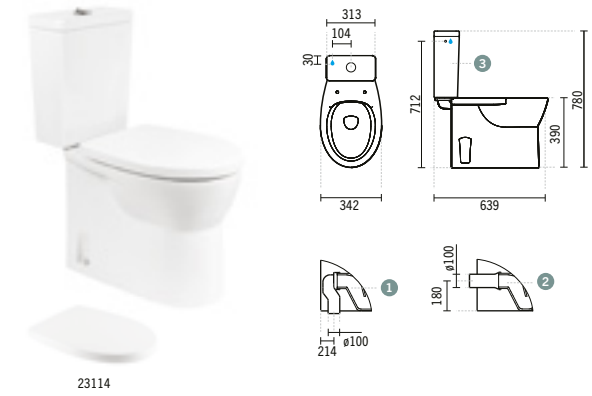

PACKS EASY

131914	131024 + 131111LM + 23131	36,85 Kg
131963	131023 + 131111LM + 23131	36,85 Kg
131964	131023 + 131111LM + 23114	36,85 Kg
131961	131023 + 131111LM + 23121	36,85 Kg
131962	131023 + 131113LM + 23121	36,85 Kg
131930	131024 + 131113LM + 23131	36,85 Kg
131910	131024 + 131111LM + 23114	36,85 Kg
131920	131024 + 131113LM + 23114	36,85 Kg
131959	131024 + 131111LM + 23121	36,85 Kg
131960	131024 + 131113LM + 23121	36,85 Kg

SYMBOLS

Rimflush

Dual Flush
6/3L

Dual Flush
4,5/3L

Slowclose

Anti-bacterial