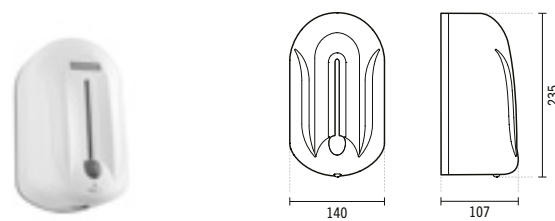

41537

1.1L LUXE AUTOMATIC SOAP DISPENSER
140x107x235mm / 0.8Kg
Soap dispenser in ABS. Includes fixing kit.
Power: 4 batteries 1.5V LR6 (AA). 1ml per serving.