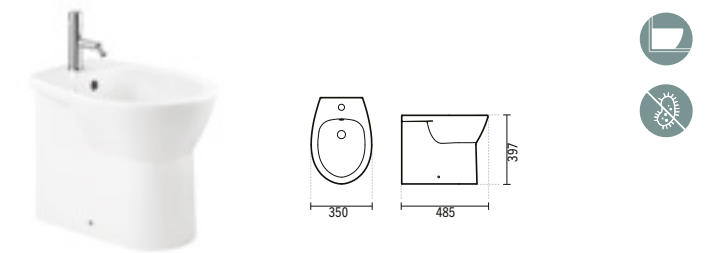

**EASY BIDET COVER**  
1.2Kg  
Duroplast toilet seat with stainless steel hinges.  
With anti-bacterial protection. With grip on top.

**SYMBOLS**

VINTAGE

VINTAGE

117410

VINTAGE BIDET  
370x565x435mm / 23.5Kg  
Includes fixing kit.