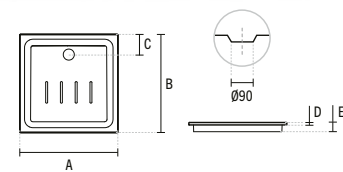

2 107500

90X90 WATERLINE RECESSED SHOWER TRAY
895x895x18mm / 39.60Kg
Compatible with waste 487.

	A	B	C	D	E
1	80	800	800	164	20
2	90	895	895	180	73

1 107470

80X80 WATERLINE SHOWER TRAY
800x800x50mm / 27.80Kg
Compatible with waste 487.