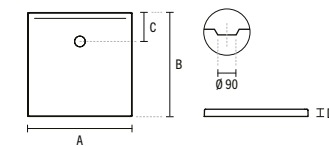

5 107852AD

90X90 D_PATH ANTI-SLIP EXTRA-FLAT SHOWER TRAY
900x900x40mm / 26.40Kg
Compatible with waste 487.

	A	B	C	D	
1	100X80	800	1000	180 30	
2	120X80	800	1200	180 30	
3	120X90	900	1200	250 40	
		A	B	C	D
4	80X80	800	800	180 35	
5	90X90	900	900	250 40