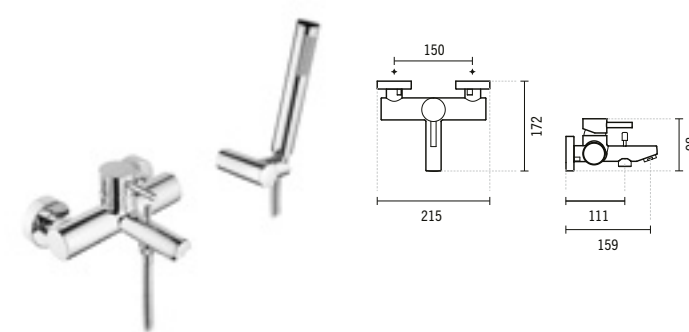

5260801

NEW ÍCONE BATH MIXER

215x172x98mm / 2.2Kg
Includes flexible H/C stainless steel mesh fixing kit.
Possibility of application of flow reducer.