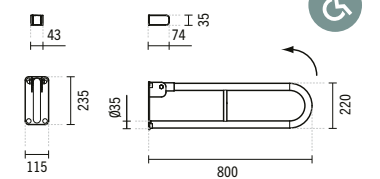

**SYMBOLS**

Reduced mobility

**42963**

**NEW WCCARE HINGED SWIVEL SUPPORT RAIL**  
115x800x235mm / 4.1Kg

Brushed stainless steel support. Includes fixing kit.  
With locking bracket for fixing in vertical position.