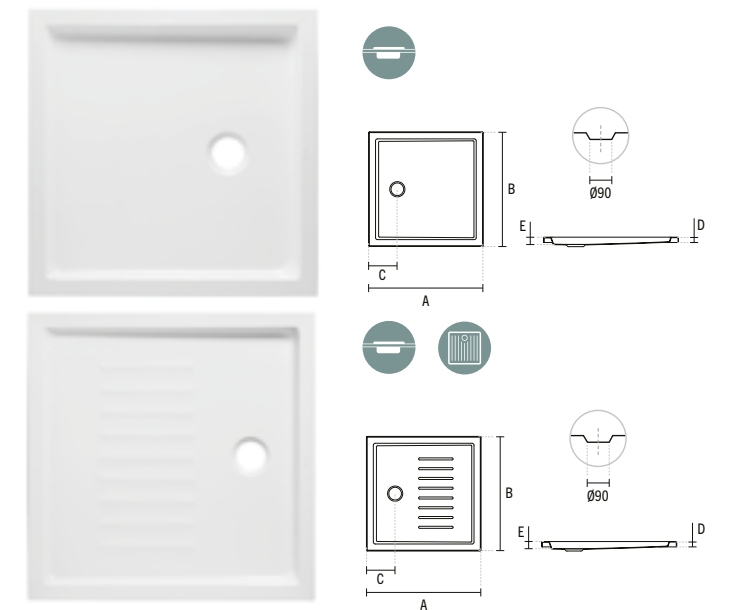

A	B	C	D	E
1	80	800	800	200	35
2	90	900	900	200	35
3	100	997	1000	200	35

SYMBOLS