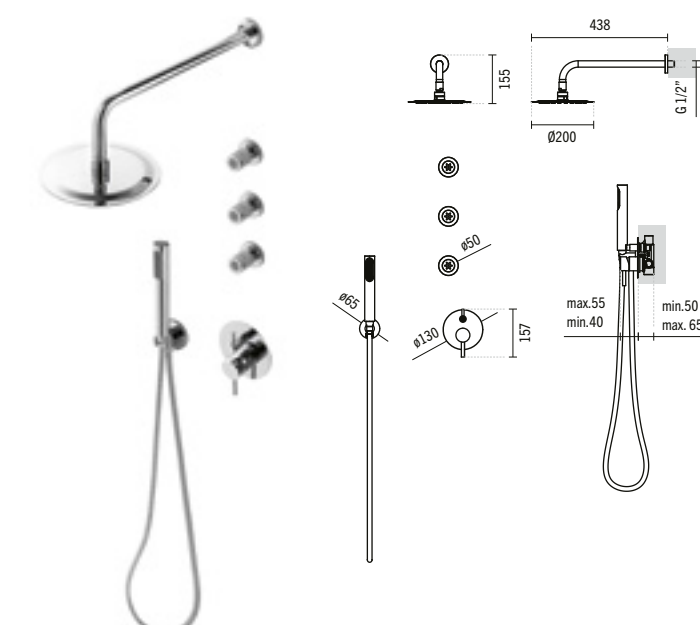

NEW ÍCONE CONCEALED 5-WAY ROUND SHOWER KIT

3.6Kg

Includes Duo head-shower Ø200, stem 350, hand shower Duo type in ABS, stainless steel 1.7m double staple, adjustable height shower holder, 3 round injectors and fixing kit.