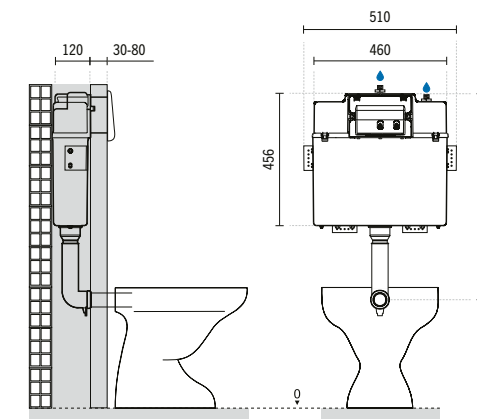

SYMBOLS

40133

SWITCH CONCEALED CISTERN FOR LOW LEVEL TOILET

510x200x456mm / 5.4Kg
3/6L cistern for low-level WC. Compatible with plates Orange, Easy, Plan, Moon and Square.