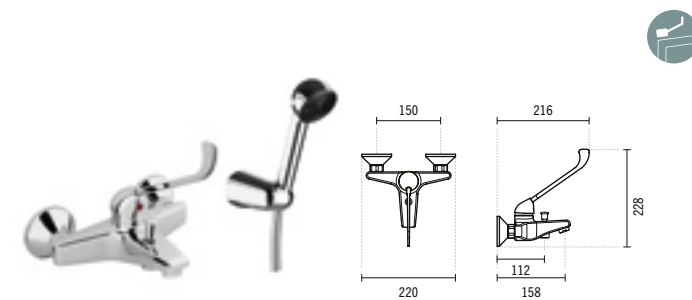

50x186x246mm / 1.8Kg  
Includes flexible H/C in stainless steel mesh and fixing kit.  
Debit to 3 Bar with full opening (50% cold + 50% hot): 13.3l/m

**5368801**

**EASY BATH MIXER WITH LONG LEVER**

220x216x228mm / 2.3Kg  
Includes Mixa hand-shower, flexible 1.75m stainless steel mesh and shower holder.