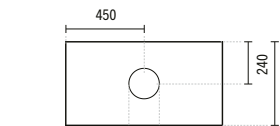

VIEW

1 63020

90 VIEW VANITY UNIT FOR BASIN WITH TAP HOLE
900x480x450mm / 35.5Kg
Lacquered MDF furniture in white or walnut matt. Must be used with wall tap.

1 63028

90 VIEW VANITY UNIT WITH LIGHTING FOR BASIN WITH TAP HOLE
900x480x450mm / 36.0Kg
Lacquered MDF furniture in white or walnut matt. Must be used with wall tap.

2 63021

90 VIEW 2 DRAWER VANITY UNIT FOR BASIN WITH TAP HOLE
900x480x450mm / 35.0Kg
Lacquered MDF furniture in white or walnut matt. Must be used with wall tap.

2 63029

90 VIEW 2 DRAWER VANITY UNIT WITH LIGHTING FOR BASIN WITH TAP HOLE
900x480x450mm / 35.5Kg
Lacquered MDF furniture in white or walnut matt. Must be used with wall tap.

1 63030

90 VIEW VANITY UNIT FOR BASIN WITH LATERAL TAP HOLE
900x480x450mm / 35.5Kg
Lacquered MDF furniture in white or walnut matt. Must be used with sink with tap hole.

1 63038

90 VIEW VANITY UNIT WITH LIGHTING FOR BASIN WITH LATERAL TAP HOLE
900x480x450mm / 36.0Kg
Lacquered MDF furniture in white or walnut matt. Must be used with sink with tap hole.

2 63031

90 VIEW 2 DRAWER VANITY UNIT FOR BASIN WITH LATERAL TAP HOLE
900x480x450mm / 35.0Kg
Lacquered MDF furniture in white or walnut matt. Must be used with sink with tap hole.

2 63039

90 VIEW 2 DRAWER VANITY UNIT WITH LIGHTING FOR BASIN WITH LATERAL TAP HOLE
900x480x450mm / 35.5Kg
Lacquered MDF furniture in white or walnut matt. Must be used with sink with tap hole.

COMPATIBLE WASHBASINS

108930	40 SIGN	109900	60 TRIBO
108940	60 SIGN	136339	60X35 SANLIFE
108950	80 SIGN	136379	Ø38 SANLIFE
108970	MORFYS	136389	60X38 SANLIFE
108980	40 ROUND	137300	48X40 SANIBOLD
108990	45 ROUND		
109390	RING		
109740	UNU		

COMPATIBLE WASHBASINS