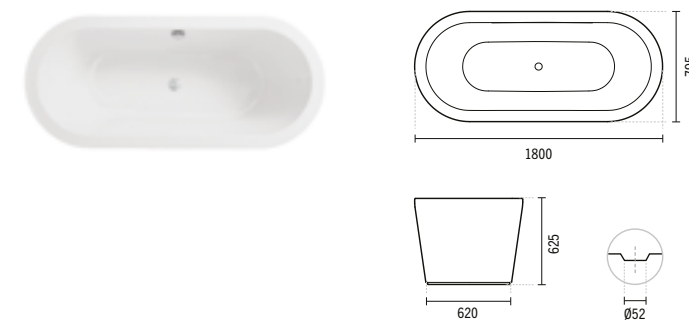

URB.Y PLUS

URB.Y PLUS

804600

180X80 URB.Y PLUS FREESTANDING BATHTUB

1800x795x625mm / 52.0Kg / 225L

Freestanding acrylic bathtub with tic-tac pop-up and not siphoned overflow.

Available colours: white.

With bath frame assembled. Includes installation kit.