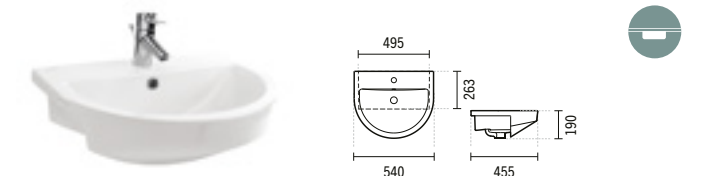

140370

54 URB.Y

540x455x190mm / 13.6Kg

Semi recessed basin with tap hole. With embellisher ring.