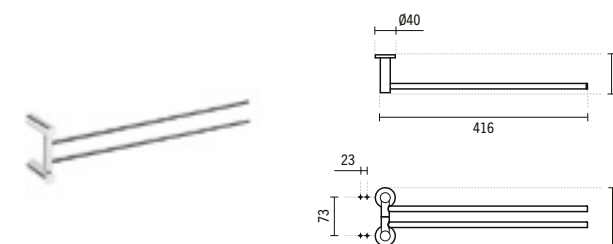

41114

ALFA DOUBLE TOWEL RAIL
416x113x117mm / 0.9Kg
Towel rail in brass. Includes fixing kit.