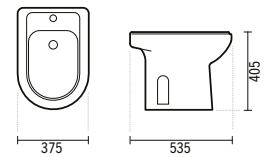

SYMBOLS

WINNER

**ALFA**

**100410**

**ALFA BIDET**  
368x565x408mm / 15.5Kg  
Includes fixing kit. Includes fixing kit.

**22141**

**ALFA BIDET COVER**  
1.4Kg  
Duroplast toilet seat with stainless steel hinges. With anti-bacterial protection.