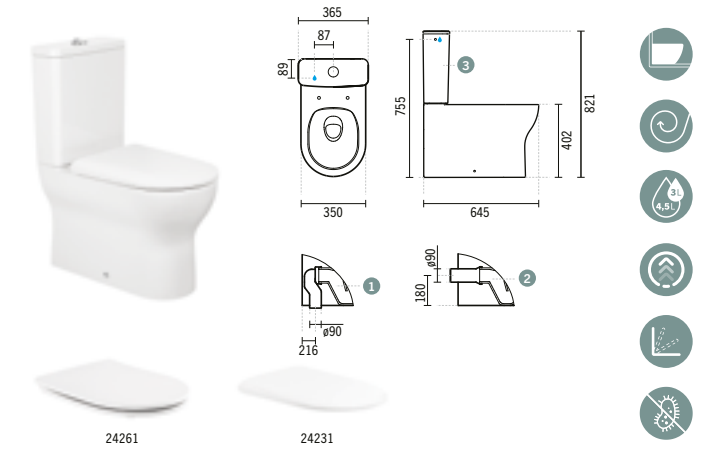

PACKS WINNER

14 29 29	142025 + 142111LM + 24261	44,70 Kg
14 29 25	142025 + 142111LM + 24231	44,70 Kg
14 29 30	142026 + 142111LM + 24261	44,50 Kg
14 29 26	142026 + 142111LM + 24231	44,50 Kg

SYMBOLS