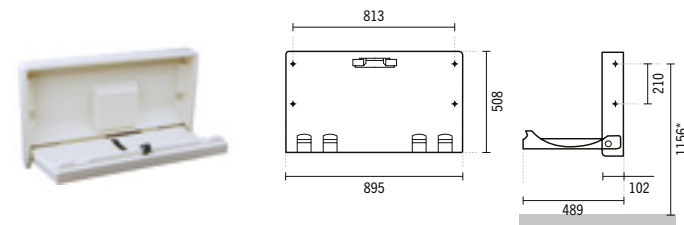

41557

LUXE BABY CHANGING UNIT

895x102x508mm / 10.0Kg