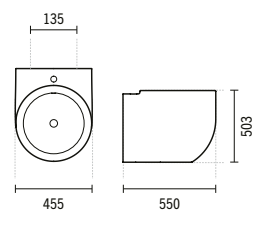

**WCA**

**111340**

**45 WCA**  
455x550x425mm / 25.6Kg  
With embellisher ring. Includes fixing kit.

**SYMBOLS**

-  Wall Hung
-  Without tap hole
-  Not compatible with Pop-Up waste

VISTA

VISTA

**VISTA**