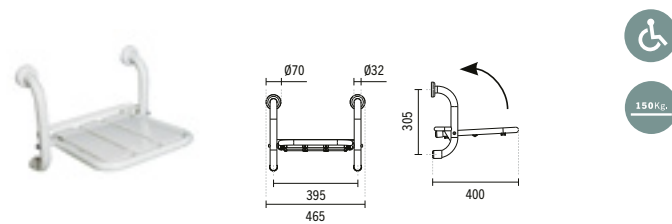

WCCARE

48048

WCCARE FOLD-UP SHOWER SEAT

465x400x355mm / 4.1Kg

Accessory in galvanized iron lacquered in white. Without fixing kit. Supports weight up to 150Kg.