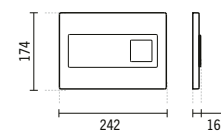

40043

SQUARE FLUSH PLATE
242x16x174mm / 0.6Kg

Plate for 3/6L countertop cistern.
Finishing in chrome/white glass [00].
Compatible with: Sanfix, Sanflush, Switch, Wallfit, Sanspace and Sanbest.