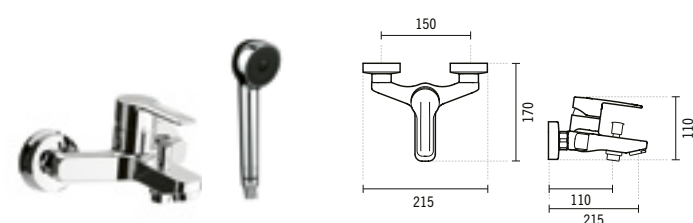

5580801

START BATH MIXER

215x170x110mm / 1.8Kg
Includes Mixa hand-shower, flexible 1.75m stainless steel mesh and shower holder.
Debit to 3 Bar with full opening (50% cold + 50% hot): 15.0l/m (bec) or 19.5l/m (hand-shower).