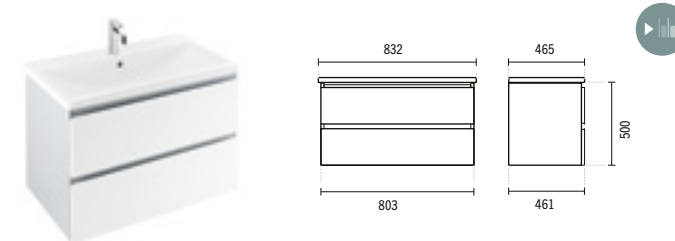

134360

83X46 LOOK SEMI RECESSED BASIN

832x465x177mm / 20.0Kg