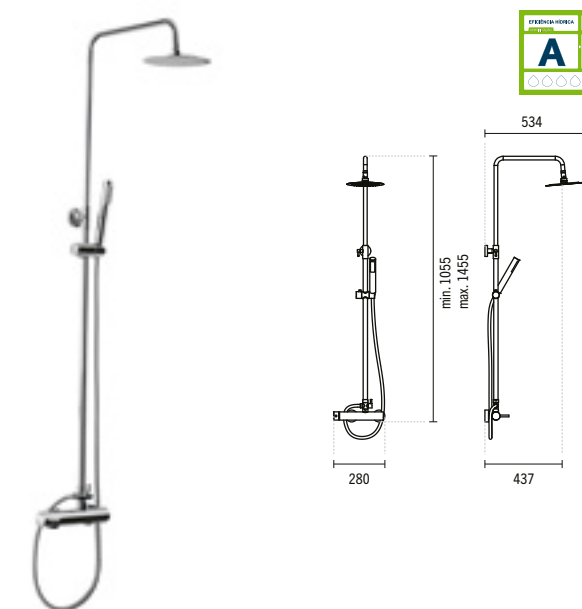

5266701

NEW ÍCONE SHOWER KIT

280x534x1455mm / 5.2Kg
Includes Duo Ø200, hand-shower Duo type in ABS, flexible in stainless steel 1.7m double staple, height adjustable shower holder and fixing kit.
Flow rate (3 bar): hand shower 12.0l/m - top shower 14.0l/m.