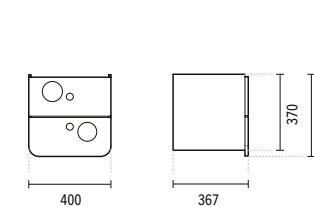

WCKIDS

62531

WCKIDS WALL HUNG FURNITURE

400x398x386mm / 12.0Kg
Lacquered MDF furniture white + yellow + blue. Includes fixing kit.
Compatible with wash basins WcKids 125300 and 125310.