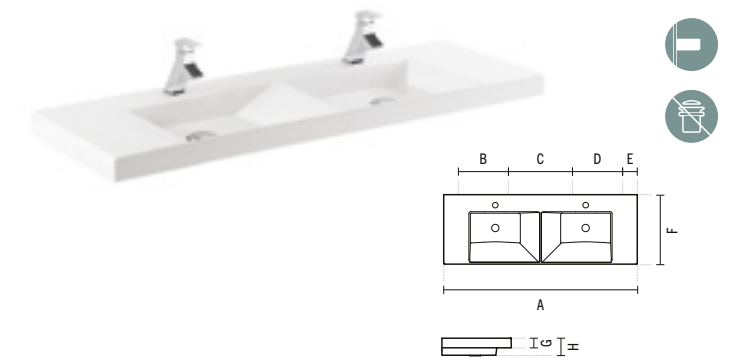

2 109440

140 VISTA

1402x430x106mm

Wall hung basin with 2 tap holes. Without overflow. Includes fixing kit.
Not compatible with Pop-Up waste. Compatible Pop-Up Ref. 4V99.
Compatible with furniture Vista 140 60831.