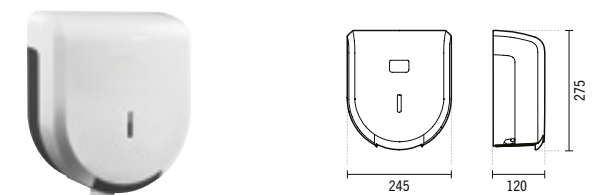

41543

LUXE TOILET PAPER DISPENSER
245x120x275mm / 0.8Kg
Toilet paper dispenser in ABS. Includes fixing kit.