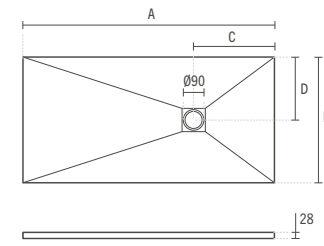

MARINA

- 1 **95190070**
  EXTRA-FLAT 190X70 MARINA
  1900x700x28mm / 60.52Kg
- 2 **95190080**
  EXTRA-FLAT 190X80 MARINA
  1900x800x28mm / 68.88Kg
- 3 **95190090**
  EXTRA-FLAT 190X90 MARINA
  1900x900x28mm / 77.24Kg
- 4 **95190100**
  EXTRA-FLAT 190X100 MARINA
  1900x1000x28mm / 86.00Kg
- 5 **95190120**
  EXTRA-FLAT 190X120 MARINA
  1900x1200x28mm / 103.00Kg

- 6 **95200070**
  EXTRA-FLAT 200X70 MARINA
  2000x700x28mm / 63.00Kg
- 7 **95200080**
  EXTRA-FLAT 200X80 MARINA
  2000x800x28mm / 72.00Kg
- 8 **95200090**
  EXTRA-FLAT 200X90 MARINA
  2000x900x28mm / 81.00Kg
- 9 **95200100**
  EXTRA-FLAT 200X100 MARINA
  2000x1000x28mm / 92.00Kg
- 10 **95200120**
  EXTRA-FLAT 200X120 MARINA
  2000x1200x28mm / 108.00Kg

Shower tray in Stonit, finished with High Quality ISO-NPG-H Sanitary Gelcoat with slate texture.
Class 3 anti-slip and antibacterial. Waste included.
Allows cut to measure. Cut in factory adds 30,00€. In white RAL 9003, beige RAL 1013, grey RAL 7047 or black RAL 9005 (other RAL colours add 70,00€ to PVP).