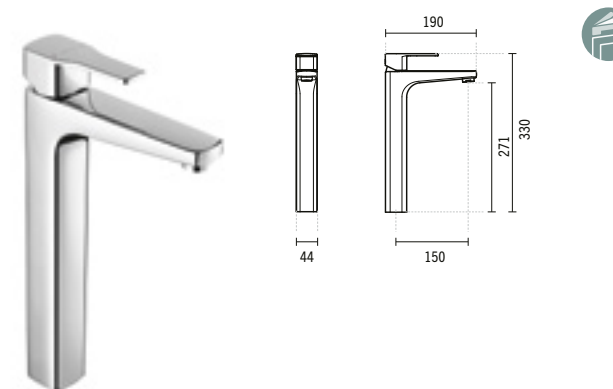

### 5274301

**ADVANCE TALL BASIN MIXER WITH ECOSPOT**  
44x190x330mm / 2.7Kg  
Includes flexible H/C in stainless steel mesh and fixing kit.  
Debit 4.0 to 6.0l/m at 80.