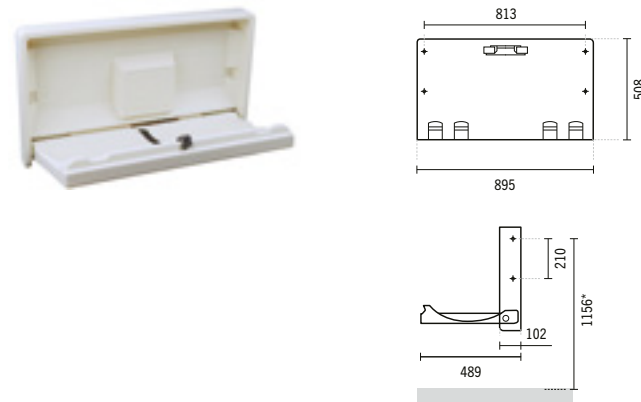

		A	B	C	D
1	80X45	800	450	255	213
2	100X50	1000	500	255	221

LUXE

**LUXE**

41557

**LUXE BABY CHANGING UNIT**  
50x144x127mm / 1.0Kg

**XS**

5598301

**XS BASIN MIXER WITH LEVER**  
50x144x127mm / 1.0Kg  
Debit to 3 Bar with full opening (50% cold + 50% hot): 27.0l/m.