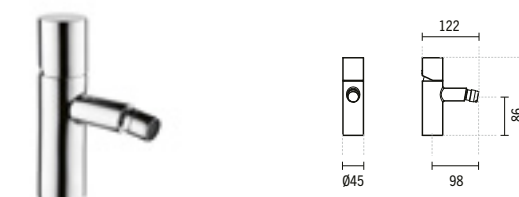

5060401

SINGLE PLUS BIDET MIXER

Ø45x122x172mm / 2.3Kg

Includes flexible H/C in stainless steel mesh, VDA and fixing kit.