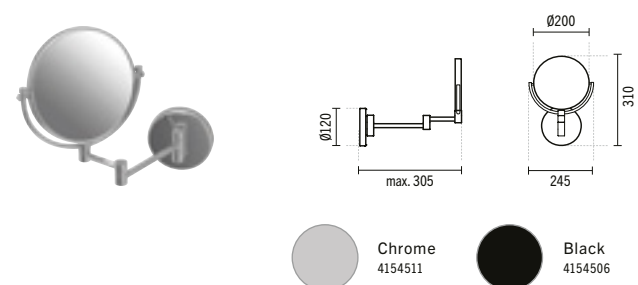

41545

LUXE DOUBLE-SIDED MAGNIFYING MIRROR

245x305x310mm / 1.2Kg

Double side magnifying mirror in brass with chrome or black finish. Includes fixing kit.