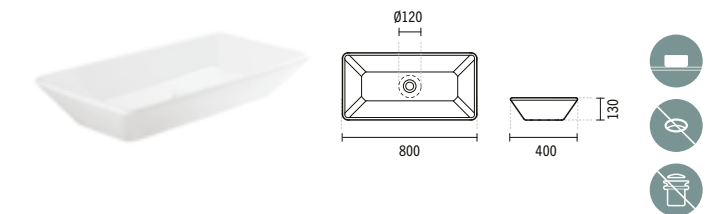

108950

80 SIGN
800x400x130mm / 14.4Kg
Countertop basin without tap hole. Without overflow.
Not compatible with Pop-Up waste. Compatible Pop-Up Ref. 4V99.
Cutting plan: Ø120mm.