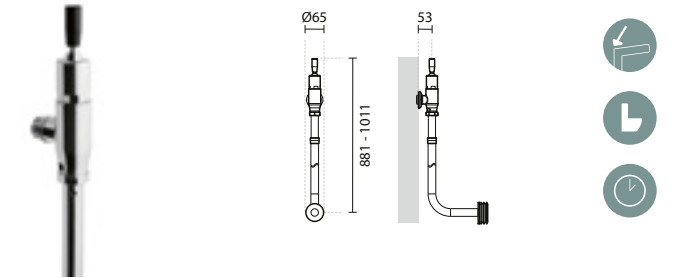

SYMBOLS

Timed Flow

Medical Lever

Toilet

Urinal

5196841

ECO VERTICAL TOILET FLUSH VALVE WITH TOGGLE LEVER

Ø65x53x1011mm / 1.9Kg  
Debit to 3 Bar: 6Lpf. Time flow 4".