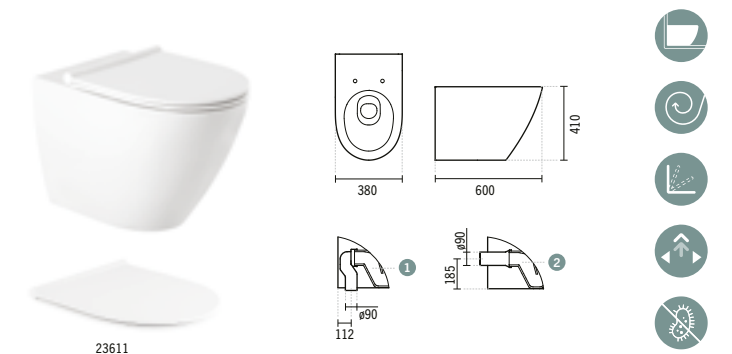

AVAILABLE COLOURS

White
136011004
136012004
2366100

Matt white
136011604
136012604
2366160

SYMBOLS