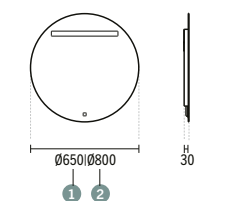

2 62171

80X80 DREAM MIRROR
Ø800x30mm / 6.0Kg
CLII-IP44, LED light (4000 K).