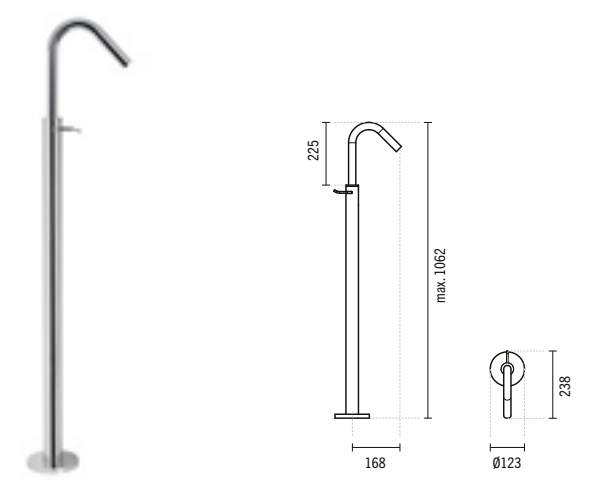

5110001

WCA BASIN MIXER FREE-STANDING WITH CURVED MOUTHPIECE
Ø123x238x1062mm / 12.6Kg
Includes flexible H/C in stainless steel mesh, water inlet base and fixing kit.