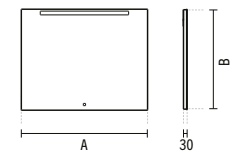

5 63370

120X80 DREAM MIRROR
1200x800x30mm / 11.0Kg
CLII-IP44, LED light (4000 K).