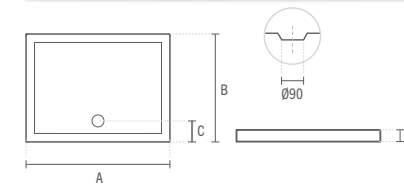

10 801530

180X80 OPEN EXTRA-FLAT SHOWER TRAY
1800x800x40mm / 22.25Kg
Compatible with waste 487.

	A	B	C	D
1	150	1500	700	177 40
2	160	1600	700	177 40
3	160	1600	750	177 40
4	160	1600	800	176 40
5	160	1600	900	176 40

	A	B	C	D
6	170	1701	701	176 40
7	170	1700	750	176 40
8	170	1700	800	176 40
9	180	1800	750	176 40
10	180	1800	800	176 40

Extra-flat