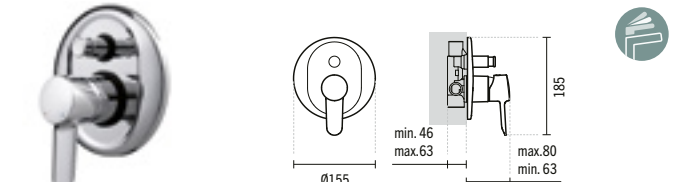

5371801C

TORUS CONCEALED 4-WAY SHOWER VALVE
Ø155x80x185mm / 1.3Kg