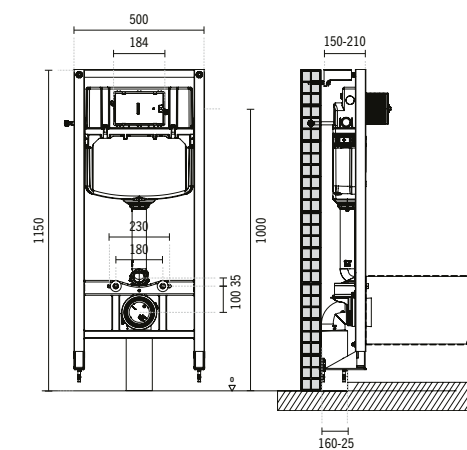

46910

PACK SANEASY SUPPORT FRAME FOR WALL HUNG TOILET AND WHITE PL01 FLUSH PLATE

16.3Kg
3/6L support frame. Includes PL01 flush plate (white).