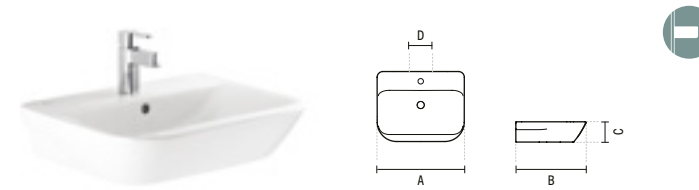

5 134370

66 LOOK

660x443x134mm / 17.0Kg

Wall hung basin with tap hole. With embellisher ring. Includes fixing kit.
Compatible with pedestal Look 134200 and wall hung pedestal Look 134220.