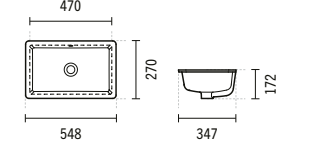

118370

AGRES

548x347x172mm / 8.8Kg

Undermount basin without tap hole. With embellisher ring. Includes fixing kit. Cutting plan: 470x270mm.