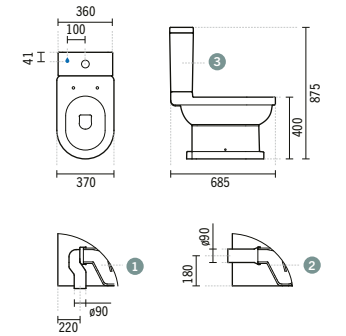

SYMBOLS

Dual Flush
6/3L

Slowclose

Anti-bacterial