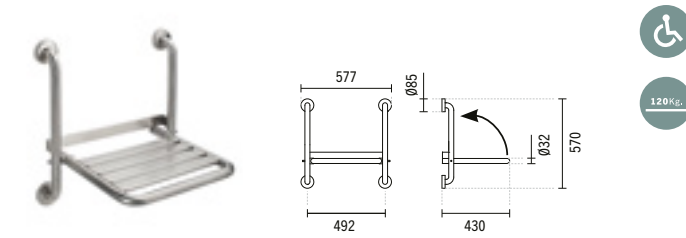

577x430x570mm / 5.7Kg

Brushed stainless steel seat. Includes fixing kit. Supports weight up to 120Kg.