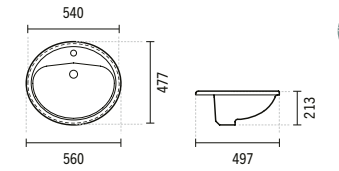

**TEJO**

**108360**

**TEJO**  
560x497x213mm / 9.2Kg  
Inset basin with tap hole. With embellisher ring.  
Cutting plan: 540x477mm.

**SYMBOLS**

**SYMBOLS**

ANNA

**ANNA**

**118340**