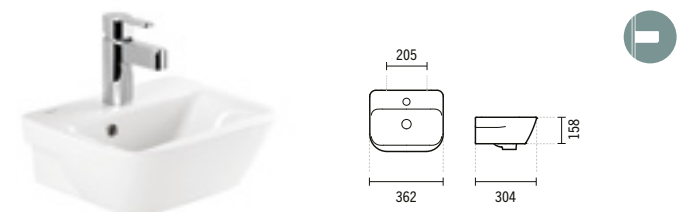

134300

36X30 LOOK

362x304x158mm / 8.3Kg

Wall hung basin with tap hole. With embellisher ring. Includes fixing kit.