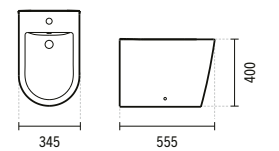

SANIBOLD

137410

SANIBOLD BTW BIDET
355x555x398mm / 24.9Kg

SYMBOLS

URB.Y PLUS

146410

URB.Y PLUS BTW BIDET
345x555x400mm / 27.0Kg
Includes fixing kit.

146415

URB.Y PLUS BTW BIDET WITH HOLES FOR COVER
345x555x400mm / 27.0Kgg
Includes fixing kit.

24041

URB.Y BIDET COVER
1.7Kg
Duroplast bidet cover with stainless steel hinges. With anti-bacterial protection.

SYMBOLS