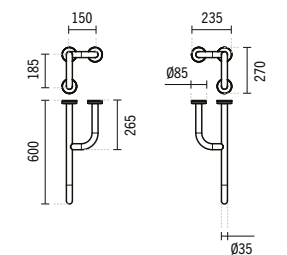

NEW WCCARE

42967

NEW WCCARE VERTICAL SUPPORT RAIL
85x116x1843mm / 3.0Kg
Brushed stainless steel support. Includes fixing kit.

42966

120 NEW WCCARE SUPPORT RAIL
1285x116x85mm / 2.3Kg
Brushed stainless steel support. Includes fixing kit.

1 42972

100 NEW WCCARE SUPPORT RAIL
1085x116x85mm / 1.8Kg
Brushed stainless steel support. Includes fixing kit.

2 42953

90 NEW WCCARE SUPPORT RAIL
985x116x85mm / 1.4Kg
Brushed stainless steel support. Includes fixing kit.

3 42971

80 NEW WCCARE SUPPORT RAIL
885x116x85mm / 1.6Kg
Brushed stainless steel support. Includes fixing kit.

4 42970

70 NEW WCCARE SUPPORT RAIL
785x116x85mm / 1.4Kg
Brushed stainless steel support. Includes fixing kit.

5 42952

60 NEW WCCARE SUPPORT RAIL
685x116x85mm / 1.3Kg
Brushed stainless steel support. Includes fixing kit.

6 42951

45 NEW WCCARE SUPPORT RAIL
535x116x85mm / 0.9Kg
Brushed stainless steel support. Includes fixing kit.

7 42950

30 NEW WCCARE SUPPORT RAIL
385x116x85mm / 0.9Kg
Brushed stainless steel support. Includes fixing kit.

		A	B
1	100	1085	1000
2	90	985	900
3	80	885	800
4	70	785	700
5	60	685	600
6	45	535	450
7	30	385	300

SYMBOLS

Reduced mobility

NEW WCCARE

42965

120 NEW WCCARE T-SHAPED SUPPORT RAIL
1288x116x933mm / 3.6Kg
Brushed stainless steel support. Includes fixing kit.

42959

NEW WCCARE T-SHAPED CORNER SUPPORT RAIL
1300x790x933mm / 4.7Kg
Brushed stainless steel support. Includes fixing kit.

SYMBOLS

Reduced mobility

Right

Left

42973 → / **42974** ←

RIGHT/LEFT NEW WCCARE SUPPORT RAIL FOR BASIN
235x600x270mm / 2.9Kg
Brushed stainless steel support. Includes fixing kit.

1 42957

70X100 NEW WCCARE CORNER SUPPORT RAIL
1000x700x85mm / 3.0Kg
Brushed stainless steel support. Includes fixing kit.

2 42956