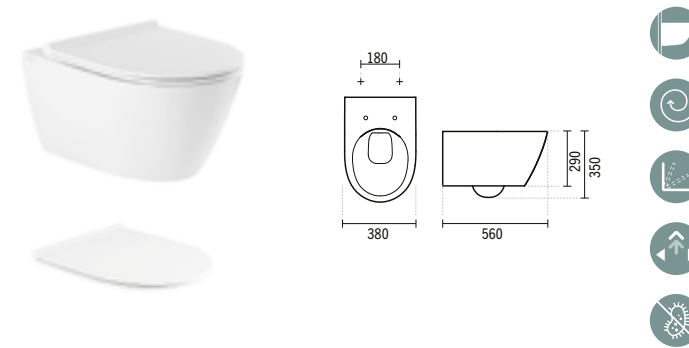

### SANLIFE SLIM TOILET SEAT WITH CLIPOFF AND SLOWCLOSE

3.0Kg

Duroplast toilet seat with stainless steel hinges. With anti-bacterial protection.  
Colours available upon request: matt white, matt black and matt taupe.