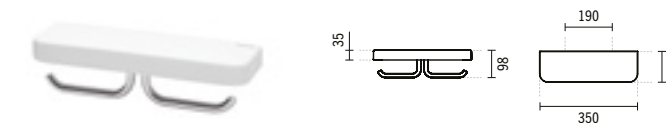

41723

VINTAGE SHELF WITH TOWEL RAIL AND TOILET ROLL HOLDER

350x98x100mm / 2.0Kg

Shelf in vitreous china. Towel rail and toilet paper holder in chromed brass. Includes fixing kit.