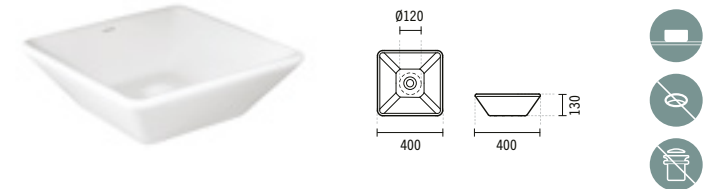

UNU

1 109740

UNU BASIN
Ø400x320mm / 17.9Kg
Countertop basin without tap hole. Without overflow.
Not compatible with Pop-Up waste. Compatible Pop-Up Ref. 4V99.

2 109209

UNU PEDESTAL WITHOUT HOLE
Ø400x630mm / 26.4Kg

3 109200

UNU PEDESTAL
Ø400x630mm / 26.4Kg

COLOURS AVAILABLE UPON REQUEST.
CONTACT FOR MORE INFORMATION.

SYMBOLS

SIGN

108930

40 SIGN
400x400x130mm / 10.2Kg
Countertop basin without tap hole. Without overflow.
Not compatible with Pop-Up waste. Compatible Pop-Up Ref. 4V99.
Cutting plan: Ø120mm.

108940

60 SIGN
605x400x130mm / 10.2Kg
Countertop basin without tap hole. Without overflow.
Not compatible with Pop-Up waste. Compatible Pop-Up Ref. 4V99.
Cutting plan: Ø120mm.

108950

80 SIGN
800x400x130mm / 14.4Kg
Countertop basin without tap hole. Without overflow.
Not compatible with Pop-Up waste. Compatible Pop-Up Ref. 4V99.
Cutting plan: Ø120mm.

SYMBOLS