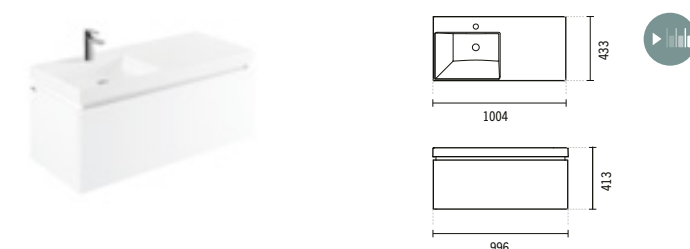

1T9410

VISTA BASIN COVER

325x200x17mm / 1.8Kg
For all washbasins except Vista 50. In white.