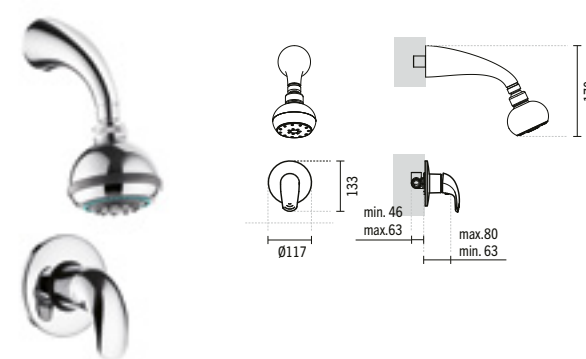

ALFA

5001701

ALFA CONCEALED 3-WAY SHOWER VALVE WITH SHOWER HEAD
1.9Kg
Includes multifunction head-shower cone and stem.