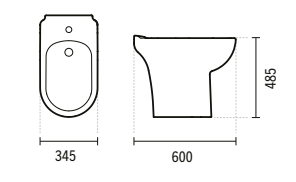

PROGET CONFORT

1 3 0 4 1 0

PROGET CONFORT BIDET
345x600x485mm / 22.7Kg
Includes fixing kit.

2 1 4 4 1

PROGET CONFORT BIDET COVER
1.3Kg
Duroplast toilet seat with stainless steel hinges. With anti-bacterial protection.

SYMBOLS