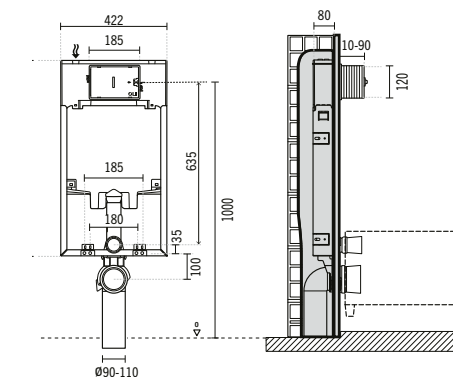

2 4A63

SUPPORT FRAME LEGS

1.0Kg