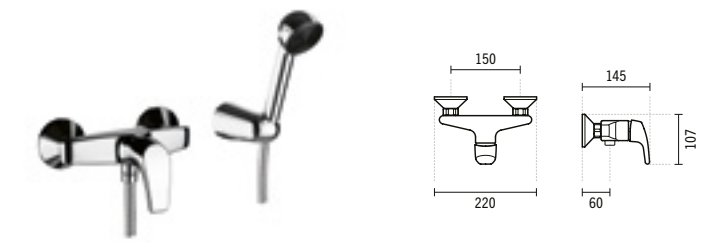

SYMBOLS

5365701

**EASY SHOWER MIXER WITH LONG LEVER**  
220x255x188mm / 1.8Kg  
Includes Mixa hand-shower, flexible 1.75m stainless steel mesh and shower holder.

5360701

**EASY SHOWER MIXER**  
220x145x107mm / 1.8Kg  
Includes Mixa hand-shower, flexible 1.75m stainless steel mesh and shower holder.