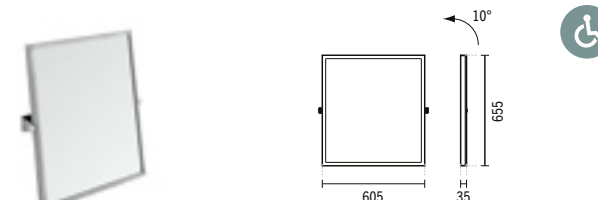

NEW WCCARE

42969

NEW WCCARE ADJUSTABLE MIRROR

605x35x655mm / 9.3Kg

Brushed stainless steel support. Includes fixing kit.