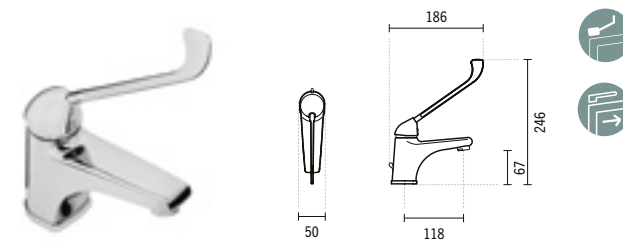

EASY

5368301

EASY BASIN MIXER WITH LONG LEVER
50x186x246mm / 1.8Kg
Includes flexible H/C in stainless steel mesh and fixing kit.
Debit to 3 Bar with full opening (50% cold + 50% hot): 13.3l/m.