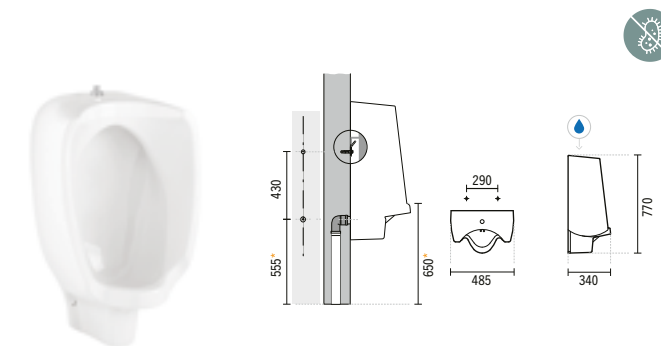

ATLÂNTICO

108510

ATLÂNTICO URINAL

485x340x770mm / 26.4Kg

With cover, fixing kit and trap. Indicative quotas.