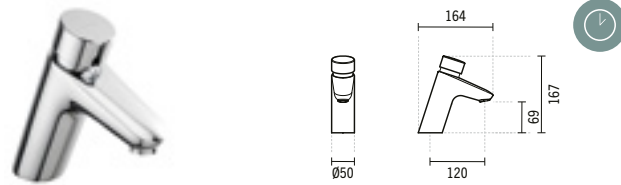

LOCK

5530341

LOCK TIMED FLOW BASIN TAP

Ø50x164x167mm / 1.4Kg
Includes flexible stainless steel mesh and fixing kit.
Debit to 3 Bar: 4 to 13l/m (adjustable flow rate). Time flow 10".