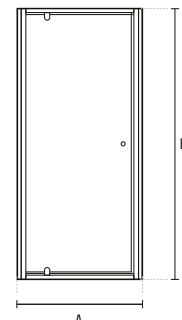

3 89649022

90 SAFIRA SIDE PANEL
890x1900mm / 28.8Kg