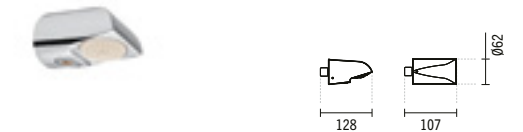

LOCK SHOWER HEAD

Ø62x128mm / 1.0Kg
Debit to 3 Bar: 8.0l/m.