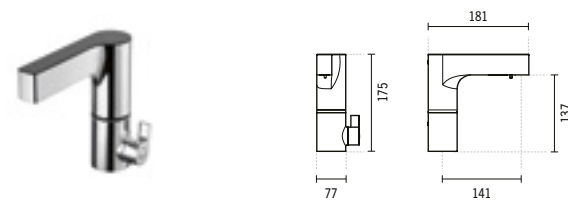

TWCARE

5070391

TWCARE SENSOR BASIN TAP
77x181x175mm / 2.6Kg

With automatic soap dispenser. Capacity (liquid soap): 500ml.
Power supply: 6V transformer and/or four 1.5V batteries (not included).
Debit to 3 Bar with full opening (50% cold + 50% hot): 6.7l/m.