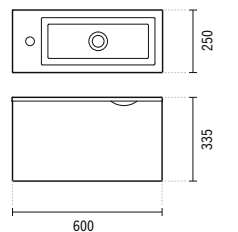

ALICANTE

61401

41 ALICANTE VANITY UNIT

408x247x320mm / 6.5Kg

MWaterproof MDF furniture lacquered in white or beech veneer.
Compatible with washbasin Alicante 118910.

118910

41 ALICANTE BASIN

413x250x122mm / 5.4Kg

691401

41 PACK ALICANTE VANITY UNIT AND BASIN

408x250x451mm / 13.37Kg

Pack washbasin Alicante 41 + 41 furniture + mixer Start without VDA + valve always open.

61501

60 ALICANTE VANITY UNIT

598x248x320mm / 8.5Kg

MWaterproof MDF furniture lacquered in white or beech veneer.
Compatible with washbasin Alicante 118920.

118920

60 ALICANTE BASIN

605x250x122mm / 8.2Kg

691501

60 PACK ALICANTE VANITY UNIT AND BASIN

600x250x451mm / 17.4Kg

Pack washbasin Alicante 60 + 60 furniture + mixer Start without VDA + valve always open.