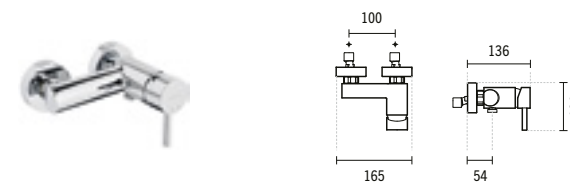

MINI MIXERS

5317001

TUBE MINI SHOWER MIXER

165x136x104mm / 1.2Kg  
Does not include flexible, hand-shower and shower holder.  
Compatible with toilet/bidet hand-shower Aqua 56691.

SYMBOLS

SIMPLE 30

5100261

SIMPLE 30 BASIN TAP