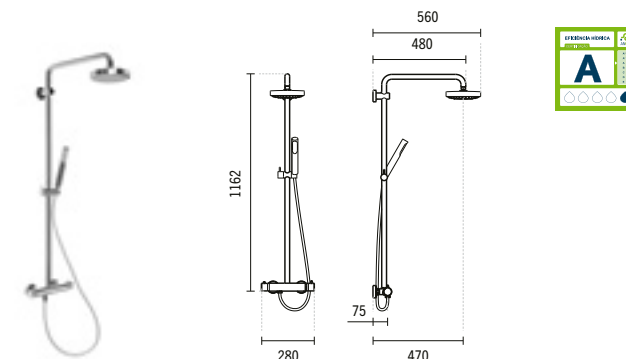

5377721

TORUS THERMOSTATIC SHOWER KIT
280x560x1162mm / 5.7Kg
Includes Ø180 Face head-shower, Duo hand shower, 1.5m flexible showerhead, adjustable height shower bracket and fixing kit.

5377721S

TORUS SHOWER KIT W/O SHOWER HEAD
280x480x1162mm / 5.3Kg
Includes Duo hand shower, flexible 1.5m, height adjustable shower bracket and fixing kit. Compatible with Head-shower Cones Main Therapy 57592, Main Call 57792, Headline 59091, Face 58691, Square 5871, Extra-Large 58591, Area Ø200 56291, Area Ø250 56891, Area Ø300 57691, Square 200 55991, Square 250 56091, Square 300 57491.

SYMBOLS

5374701

TORUS THERMOSTATIC BATH MIXER WITH OMEGA HAND SHOWER
280x90xØ65mm / 2.5Kg
Includes Omega 1 function hand-shower, 1.70m flexible and adjustable support.