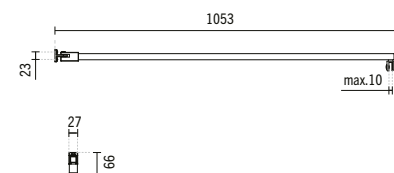

8A9660000

SAFIRA SUPPORT ARM

1030mm / 1.0Kg

Support arm with chrome or matte black finish. Allows customised cutting. Optional support arm. Compatible with 80/100/120 shower enclosure.