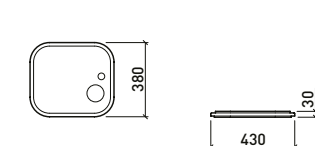

62570

WCKIDS MIRROR WITH FRAME

430x30x380mm / 3.8Kg
Lacquered MDF mirror with lacquered frame yellow or blue. Mirror glass 6mm. Includes fixing kit.