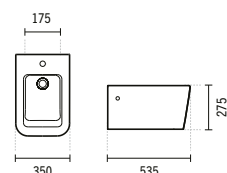

ADVANCE

127450

ADVANCE WALL HUNG BIDET
350x535x275mm / 20.8Kg
Includes fixing kit.