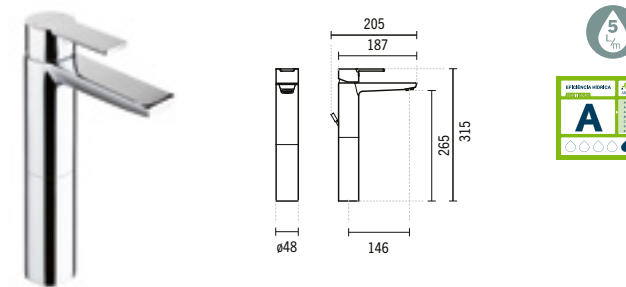

MASTER 40

5254300

MASTER 40 TALL BASIN MIXER WITH WASTE
Ø48x205x315mm / 2.4Kg
Includes flexible H/C in stainless steel mesh and fixing kit.
Debit to 3 Bar with full opening (50% cold + 50% hot): 5.0l/m.

5254301

MASTER 40 TALL BASIN MIXER
Ø48x187x315mm / 2.0Kg
Includes flexible H/C in stainless steel mesh and fixing kit.
Debit to 3 Bar with full opening (50% cold + 50% hot): 5.0l/m.

5257300

MASTER 40 LONG SPOUT BASIN MIXER WITH WASTE
Ø48x207x163mm / 1.9Kg
Includes flexible H/C in stainless steel mesh, VDA and fixing kit.
Debit to 3 Bar with full opening (50% cold + 50% hot): 5.0l/m.

5257301

MASTER 40 LONG SPOUT BASIN MIXER
Ø48x187x163mm / 1.5Kg
Includes flexible H/C in stainless steel mesh and fixing kit.
Debit to 3 Bar with full opening (50% cold + 50% hot): 5.0l/m.

SYMBOLS

Flow rate at 3 Bar

Long Spout

5252301

MASTER 40 CONCEALED BASIN MIXER
200x232x136mm / 2.7Kg
Debit to 3 Bar with full opening (50% cold + 50% hot): 5.0l/m.

5250300

MASTER 40 BASIN MIXER WITH WASTE
Ø48x172x144mm / 1.9Kg
Includes flexible H/C in stainless steel mesh, VDA and fixing kit.
Debit to 3 Bar with full opening (50% cold + 50% hot): 5.0l/m.

5250301

MASTER 40 BASIN MIXER
Ø48x187x163mm / 1.5Kg
Includes flexible H/C in stainless steel mesh and fixing kit.
Debit to 3 Bar with full opening (50% cold + 50% hot): 5.0l/m.

5250400

MASTER 40 BIDET MIXER WITH WASTE
Ø48x142x123mm / 1.7Kg
Includes flexible H/C in stainless steel mesh, VDA and fixing kit.
Debit to 3 Bar with full opening (50% cold + 50% hot): 5.0l/m.

5250401

MASTER 40 BIDET MIXER
Ø48x118x123mm / 1.3Kg
Includes flexible H/C in stainless steel mesh and fixing kit.
Debit to 3 Bar with full opening (50% cold + 50% hot): 5.0l/m.