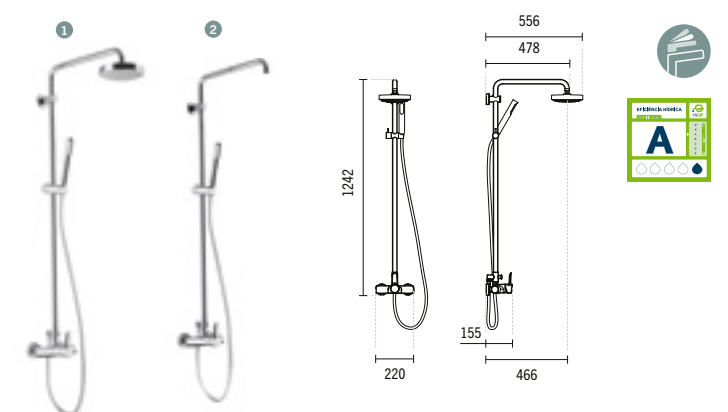

1 5376701

TORUS SHOWER KIT
220x556x1242mm / 5.8Kg
Includes Ø180 Face head-shower, Duo hand shower, 1.5m flexible showerhead, adjustable height shower bracket and fixing kit.

2 5376701S

TORUS SHOWER KIT W/O SHOWER HEAD
220x478x1242mm / 5.0Kg
Includes Duo hand shower, flexible 1.5m, height adjustable shower bracket and fixing kit. Compatible with Head-shower Cones Main Therapy 57592, Main Call 57792, Headline 59091, Face 58691, Square 5871, Extra-Large 58591, Area Ø200 56291, Area Ø250 56891, Area Ø300 57691, Square 200 55991, Square 250 56091, Square 300 57491.