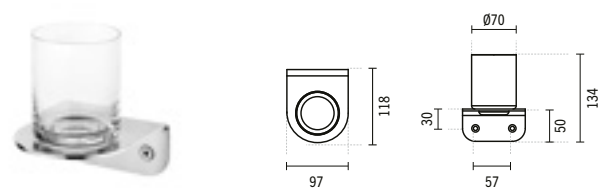

Towel rail with glass holder in polished stainless steel. Includes fixing kit.

**42417**

**ARC CUP HOLDER**

97x118x134mm

Wall mounted glass holder in polished stainless steel. Includes fixing kit.

**42414**