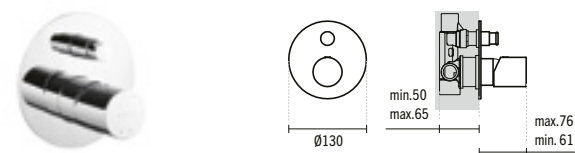

5061801C

SINGLE PLUS CONCEALED 4-WAY BATH VALVE

Ø130x76mm / 5.5Kg

Does not include flexible, hand-shower and fixture kit.