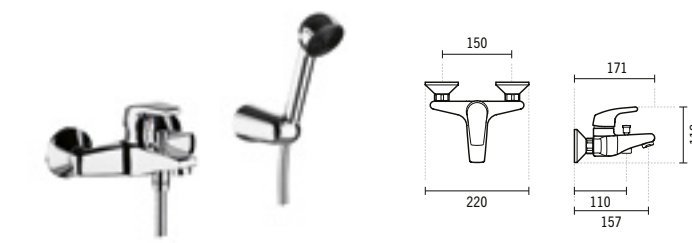

SYMBOLS

5365701

**EASY SHOWER MIXER WITH LONG LEVER**  
220x255x188mm / 1.8Kg  
Includes Mixa hand-shower, flexible 1.75m stainless steel mesh and shower holder.

5360701

**EASY SHOWER MIXER**  
220x145x107mm / 1.8Kg  
Includes Mixa hand-shower, flexible 1.75m stainless steel mesh and shower holder.