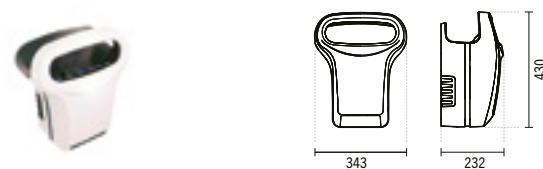

**41532**

**LUXE 1200W HAND DRYER**

343x232x430mm / 13.2Kg

Hand dryer with aluminum body and anti-vandalism system. Includes fixing kit.

**41555**

**LUXE 1200W HAND DRYER WITH LED**

232x194x285mm / 4.3Kg

Hand dryer with aluminum body LED light and anti-vandalism system. Includes fixing kit.