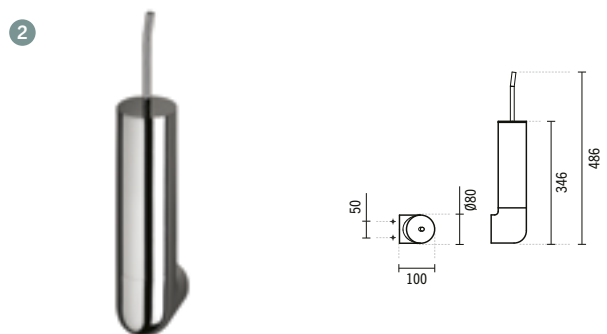

AVAILABLE COLOURS