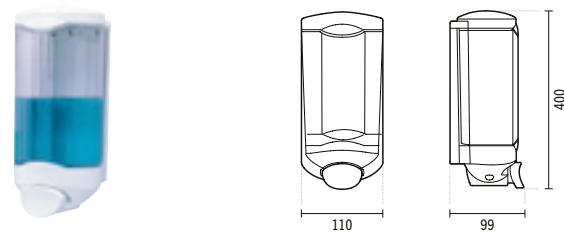

41540

1L LUXE SOAP DISPENSER
110x99x400mm / 0.1Kg
Soap dispenser in ABS. Includes fixing kit. 1ml per serving.