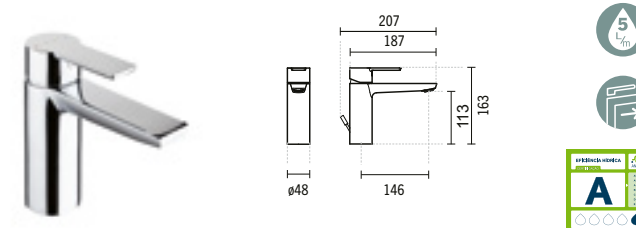

5257301

MASTER 40 LONG SPOUT BASIN MIXER
Ø48x187x163mm / 1.5Kg
Includes flexible H/C in stainless steel mesh and fixing kit.
Debit to 3 Bar with full opening (50% cold + 50% hot): 5.0l/m.