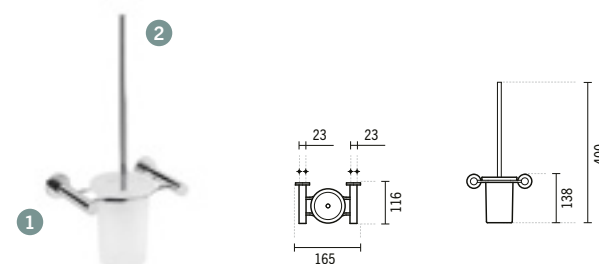

2 41011

TOILET BRUSH

0.2Kg
Toilet brush in brass.