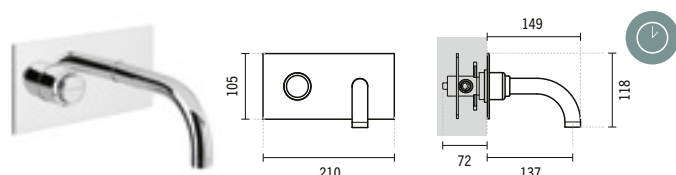

TUBE

5312801C

TUBE CONCEALED BATH VALVE

305x203x127mm / 4.0Kg  
Includes flexible H/C in stainless steel mesh, case and fixing kit.

5316701

TUBE CONCEALED 4-WAY SHOWER VALVE

305x73x105mm / 3.9Kg  
Includes flexible H/C in stainless steel mesh, case, fixing kit and hand-shower holder.