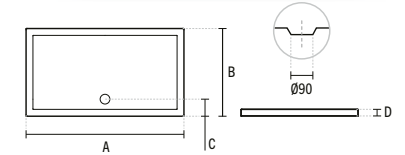

A	B	C	D
1	150	1500	700	177

	A	B	C	D
2	160	1600	700	175
3	160	1600	750	176
4	160	1600	800	177
5	160	1600	900	177

	A	B	C	D
6	170	1703	701	176
7	170	1700	750	176
8	170	1700	800	176

	A	B	C	D
9	180	1800	750	176
10	180	1800	800	176

SYMBOLS

Floor standing