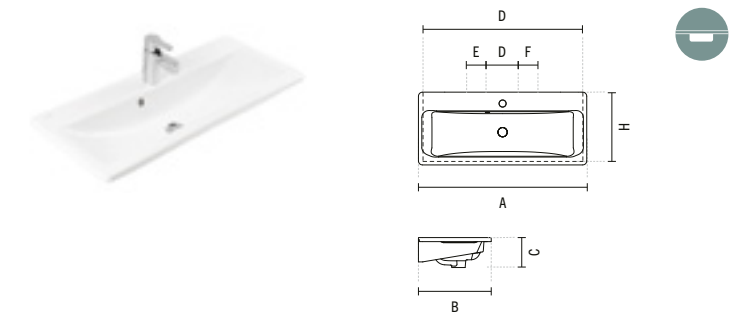

A	B	C	D	E	F	G	H
1	63	632	363	162	275	---	590	338
2	83	835	365	137	282	---	790	340
3	103	1040	365	170	285	145	990	340

SYMBOLS

Semi-recessed