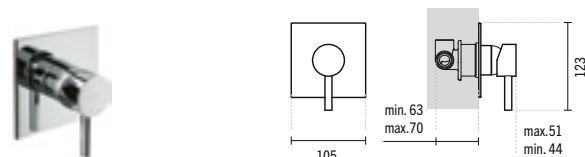

TUBE CONCEALED 4-WAY ROUND SHOWER VALVE

Ø120x51x149mm / 4.0Kg

5317101

TUBE CONCEALED 3-WAY SQUARE SHOWER VALVE

105x51x123mm / 0.9Kg

5310601

TUBE CONCEALED DIVERTER

60x52x73mm / 2.0Kg