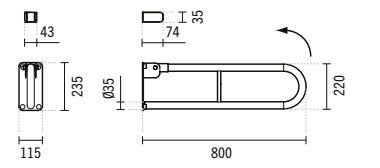

42964

NEW WCCARE HINGED SUPPORT RAIL
115x800x235mm / 3.7Kg

Brushed stainless steel support. Includes fixing kit.
With locking bracket for fixing in vertical position.