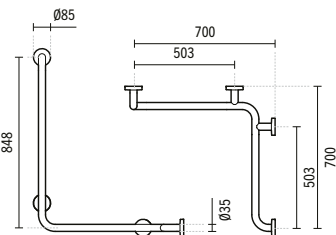

NEW WCCARE

42958

NEW WCCARE L-SHAPED CORNER SUPPORT RAIL
1300x790x933mm / 4.7Kg

Brushed stainless steel support. Includes fixing kit.

42954

130° NEW WCCARE SUPPORT RAIL
660x116x365mm / 1.6Kg

Brushed stainless steel support. Includes fixing kit.

42960 → / **42961** ←

RIGHT/LEFT 90° NEW WCCARE SUPPORT RAIL
785x116x365mm / 1.5Kg

Brushed stainless steel support. Includes fixing kit.

SYMBOLS

Reduced mobility

Right

Left

NEW WCCARE

42962

NEW WCCARE SUPPORT RAIL FOR TOILET
115x800x235mm / 3.0Kg

Brushed stainless steel support. Includes fixing kit.

42968

NEW WCCARE HINGED SUPPORT RAIL WITH TOILET ROLL HOLDER
115x800x235mm / 3.8Kg

Brushed stainless steel support. Includes fixing kit.
With locking bracket for fixing in vertical position.

SYMBOLS

Reduced mobility

42963

NEW WCCARE HINGED SWIVEL SUPPORT RAIL
115x800x235mm / 4.1Kg

Brushed stainless steel support. Includes fixing kit.
With locking bracket for fixing in vertical position.

42964

NEW WCCARE HINGED SUPPORT RAIL
115x800x235mm / 3.7Kg

Brushed stainless steel support. Includes fixing kit.
With locking bracket for fixing in vertical position.