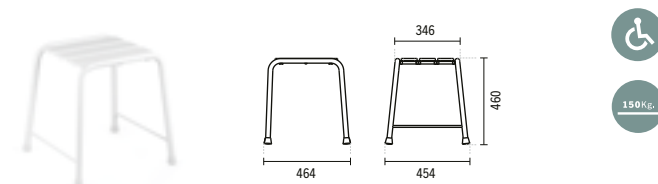

48012

WCCARE SHOWER SEAT

464x454x460mm / 5.6Kg

Accessory in galvanized iron lacquered in white. Without fixing kit. Supports weight up to 150Kg.