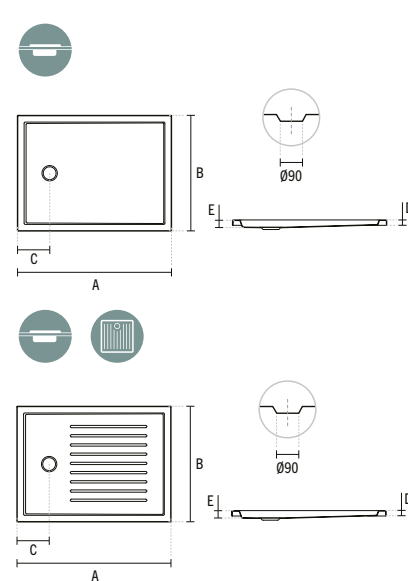

A	B	C	D	E	
1	120	1200	702	250	35	48
2	120	1200	751	250	35	50
3	120	1200	800	250	35	47
4	120	1200	903	251	35	48

	A	B	C	D	E	
5	130	1300	701	250	35	46
6	130	1301	751	250	35	46
7	130	1300	801	250	35	46
8	130	1300	900	253	35	48

PIANO

- **1 802140**

  140X70 PIANO RECESSED SHOWER TRAY
  1400x700x35mm / 17.00Kg
  With internal depth of 45mm. Compatible with waste 487.
- **1 802850**

  140X70 PIANO ANTI-SLIP RECESSED SHOWER TRAY
  1400x700x35mm / 17.00Kg
  With internal depth of 45mm. Compatible with waste 487.
- **2 802150**

  140X75 PIANO RECESSED SHOWER TRAY
  1400x750x35mm / 18.00Kg
  With internal depth of 45mm. Compatible with waste 487.
- **2 802860**

  140X75 PIANO ANTI-SLIP RECESSED SHOWER TRAY
  1400x750x35mm / 18.00Kg
  With internal depth of 45mm. Compatible with waste 487.
- **3 802160**

  140X80 PIANO RECESSED SHOWER TRAY
  1396x803x35mm / 18.00Kg
  With internal depth of 45mm. Compatible with waste 487.
- **3 802870**

  140X80 PIANO ANTI-SLIP RECESSED SHOWER TRAY
  1396x803x35mm / 18.00Kg
  With internal depth of 45mm. Compatible with waste 487.
- **4 802170**

  140X90 PIANO RECESSED SHOWER TRAY
  1400x899x35mm / 19.00Kg
  With internal depth of 45mm. Compatible with waste 487.
- **4 802880**

  140X90 PIANO ANTI-SLIP RECESSED SHOWER TRAY
  1400x899x35mm / 19.00Kg
  With internal depth of 45mm. Compatible with waste 487.

- **5 802180**

  150X70 PIANO RECESSED SHOWER TRAY
  1498x700x35mm / 18.00Kg
  With internal depth of 60mm. Compatible with waste 487.
- **5 802890**

  150X70 PIANO ANTI-SLIP RECESSED SHOWER TRAY
  1498x700x35mm / 18.00Kg
  With internal depth of 60mm. Compatible with waste 487.
- **6 802190**

  150X75 PIANO RECESSED SHOWER TRAY
  1500x752x35mm / 22.00Kg
  With internal depth of 60mm. Compatible with waste 487.
- **6 802910**

  150X75 PIANO ANTI-SLIP RECESSED SHOWER TRAY
  1500x752x35mm / 22.00Kg
  With internal depth of 60mm. Compatible with waste 487.
- **7 802210**

  150X80 PIANO RECESSED SHOWER TRAY
  1500x801x35mm / 19.00Kg
  With internal depth of 60mm. Compatible with waste 487.
- **7 802920**

  150X80 PIANO ANTI-SLIP RECESSED SHOWER TRAY
  1500x801x35mm / 19.00Kg
  With internal depth of 60mm. Compatible with waste 487.
- **8 802220**

  150X90 PIANO RECESSED SHOWER TRAY
  1500x900x35mm / 22.00Kg
  With internal depth of 60mm. Compatible with waste 487.
- **8 802930**

  150X90 PIANO ANTI-SLIP RECESSED SHOWER TRAY
  1500x900x35mm / 22.00Kg
  With internal depth of 60mm. Compatible with waste 487.