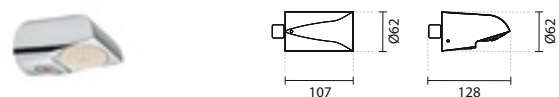

105x65x215mm / 2.9Kg  
Debit to 3 Bar: 4 to 13l/m (adjustable flow rate). Time flow 10".

59996

LOCK SHOWER HEAD

Ø62x107mm / 1.0Kg

SYMBOLS

Timed Flow

5532741

LOCK TIMED FLOW SHOWER TAP