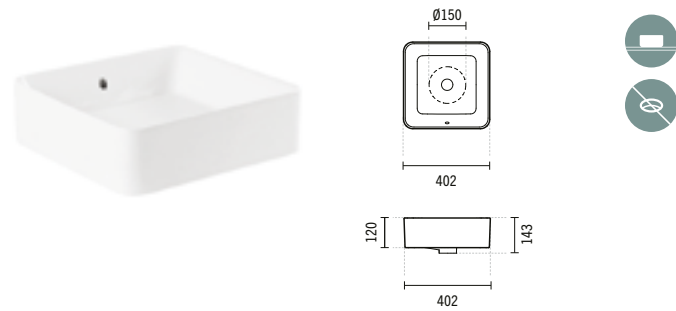

SANLIFE

136729

40X40 SANLIFE
402x402x143mm / 10.6Kg
Countertop basin without tap hole. Without embellisher ring.
Compatible with furniture Sanlife 100 691990, 691991 and Sanlife 160 691996, 691997.
Cutting plan: Ø150mm.

1 136339

60X35 SANLIFE
602x352x145mm / 12.5Kg
Countertop basin without tap hole. Without embellisher ring.
Compatible with furniture Sanlife 100 691990, 691991 and Sanlife 160 691996, 691997.
Cutting plan: Ø175mm.

2 136739

60X40 SANLIFE
602x400x145mm / 13.2Kg
Countertop basin without tap hole. Without embellisher ring.
Compatible with furniture Sanlife 100 691990, 691991 and Sanlife 160 691996, 691997.
Cutting plan: Ø175mm.

	A	B	C	D
1	60	602	352	145
2	60	602	400	145

136720

40X40 SANLIFE
402x402x145mm / 11.2Kg
Countertop basin with tap hole. Without embellisher ring.
Compatible with furniture Sanlife 100 691992 and Sanlife 160 691998.
Cutting plan: 252x120mm.

1 136330

60X35 SANLIFE
600x350x143mm
Countertop basin with tap hole. Without embellisher ring.
Compatible with furniture Sanlife 100 691992 and Sanlife 160 691998.
Cutting plan: 252x120mm.

2 136730

60X40 SANLIFE
602x400x145mm
Countertop basin with tap hole. Without embellisher ring.
Compatible with furniture Sanlife 100 691992 and Sanlife 160 691998.
Cutting plan: 250x120mm.

	A	B	C	D
1	60	600	350	143
2	60	602	400	145

1 136389

60X38 SANLIFE
595x380x140mm / 8.8Kg
Countertop basin without tap hole. Without embellisher ring.
Compatible with furniture Sanlife 100 691990, 691991 and Sanlife 160 691996, 691997.
Cutting plan: Ø180mm.

2 136789

60X42 SANLIFE
600x420x142mm / 10.2Kg
Countertop basin without tap hole. Without embellisher ring.
Compatible with furniture Sanlife 100 691990, 691991 and Sanlife 160 691996, 691997.
Cutting plan: Ø150mm.