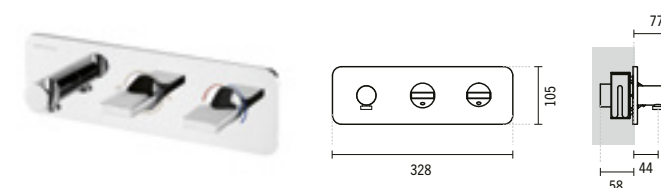

LINE 42

5556701

LINE 42 CONCEALED 4-WAY SHOWER VALVE

328x76x105mm / 3.5Kg

Includes stainless steel mounting frame - installation option with built-in box ref. 5C556701 (not included).
Debit to 3 Bar with full opening (50% cold + 50% hot): 12.0l/m (**hand shower**).
Debit to 3 Bar with full opening (50% cold + 50% hot): 18.0l/m (**top free outlet**).