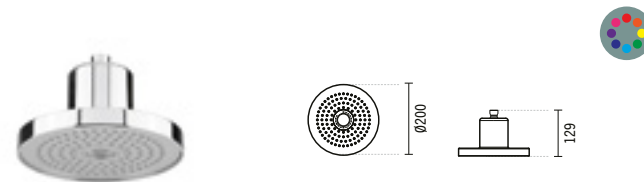

MAIN THERAPY

57592

MAIN THERAPY SHOWER HEAD
Ø200x129mm / 1.1Kg

ABS plastic shower-head with silicon water outlets.
Compatible with shower-head arms 58000, 58010, 58020, 58030, 58040, 58050, 58060, 58070 and 58080. Debit to 3 Bar: 12.0l/m.