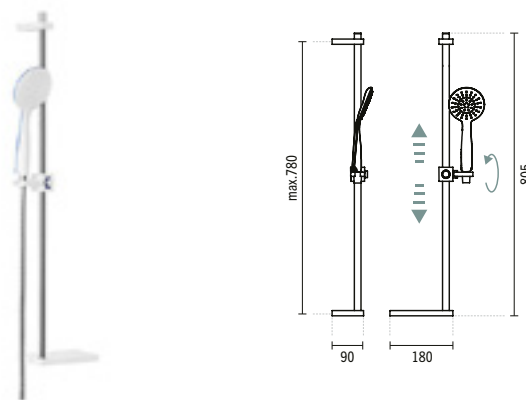

BASIC

5R420701

BASIC SHOWER SLIDE RAIL

180x90x805mm

1-function stainless steel hand-shower bar with ABS, white / chrome, with silicone water outlets. Flexible stainless steel, double stapling, 1.5 m. Adjustable, height-adjustable ABS hand shower bracket. Fixed ABS shelf.