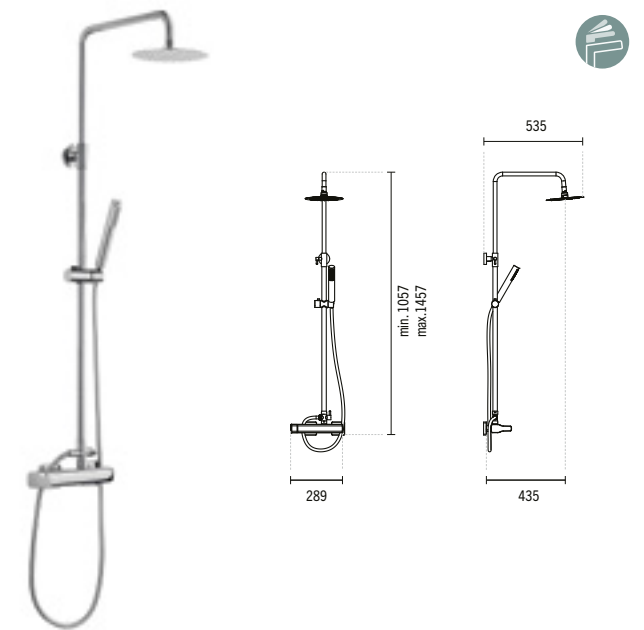

5276701

ADVANCE SHOWER KIT
289x535x1457mm / 5.4Kg
Includes Ø200 head-shower, ABS Duo type hand-shower, flexible in stainless steel 1.7m double staple, height adjustable shower holder and fixing kit.