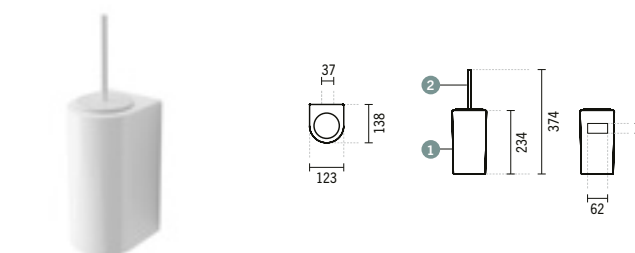

2 41711

VINTAGE TOILET BRUSH

Ø95x358mm / 0.2Kg

Brush in brass and ABS.