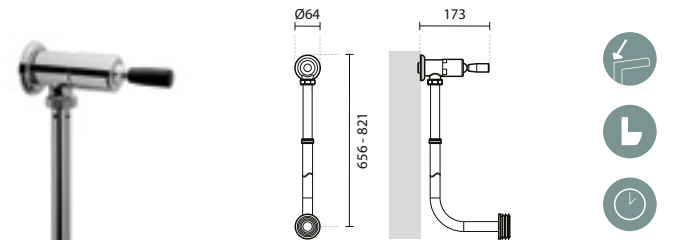

5192941

ECO HORIZONTAL TOILET FLUSH VALVE WITH TOGGLE LEVER

Ø64x173x821mm / 1.4Kg
Debit to 3 Bar: 6Lpf. Time flow 4".