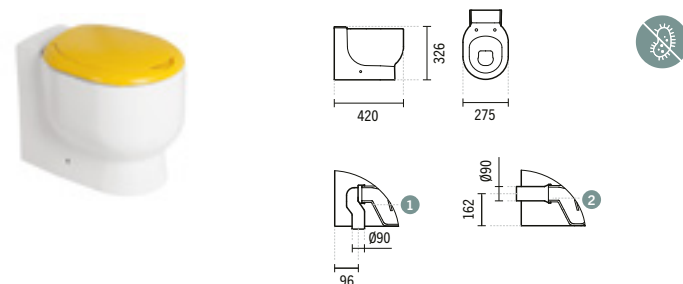

22511

WCKIDS TOILET SEAT

0.8Kg
Polypropylene toilet seat white, yellow or blue.