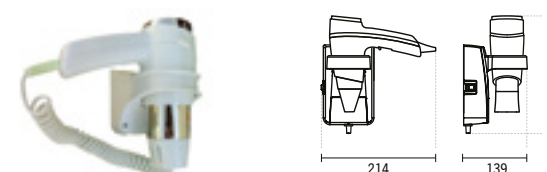

**LUXE 1200W HAIR DRYER**

100x190x150mm / 0.6Kg

**41536**

**LUXE 1600W HAIR DRYER**

197x135x155mm / 0.7Kg

**41556**

**LUXE 1000W HAIR DRYER**

140x150x230mm / 11.3Kg