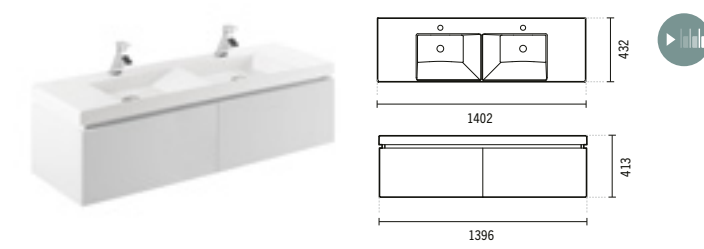

1T9410

VISTA BASIN COVER

325x200x17mm / 1.8Kg
For all washbasins except Vista 50. In white.