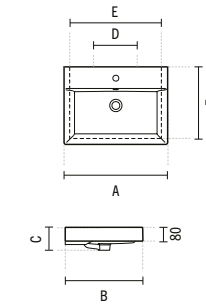

AVAILABLE WITHOUT TAP HOLE OR WITH 2 TAP HOLES.
COLOURS AVAILABLE UPON REQUEST.
CONTACT FOR MORE INFORMATION.

	A	B	C	D	E	F
1	50	500	455	140	275	460
2	60	606	456	140	285	565
3	70	705	455	133	283	650
4	80	797	450	148	280	750