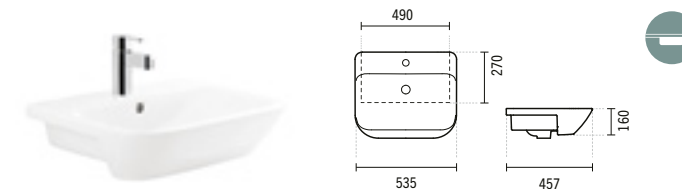

#### SYMBOLS

Semi-recessed

Without tap hole

LOOK

**LOOK**

**1 34 380**

**54 LOOK**  
535x457x160mm / 14.6Kg  
Semi recessed basin with tap hole. With embellisher ring.

**1 34 350**