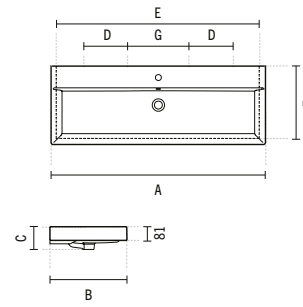

A	B	C	D	E	F	G
5	100	1006	465	149	200	950	285
6	120	1212	451	157	280	1150	283

SYMBOLS

Semi-recessed

Without tap hole