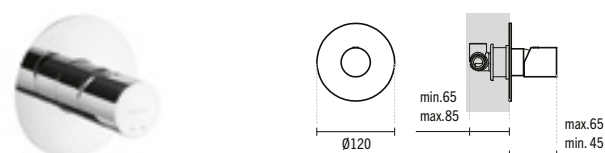

5061701C

SINGLE PLUS CONCEALED 3-WAY SHOWER VALVE

Ø120x65mm / 5.8Kg

Does not include flexible, hand-shower and fixture kit.