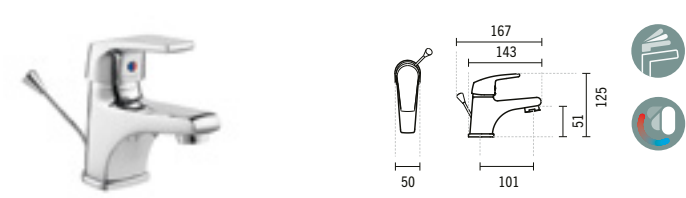

5360352NF

BASIN MIXER WITH SIDE PULL ROD FOR WASTE
50x167x125mm
Includes flexible H/C in stainless steel mesh, ABS VDA and fixing kit.