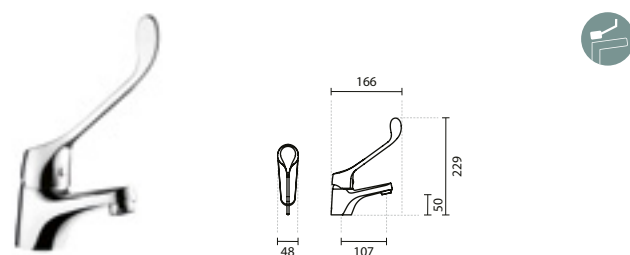

ECO BASIN MIXER WITH MEDICAL LEVER

48x166x229mm / 1.1Kg
Includes flexible H/C in stainless steel mesh and fixing kit.
Debit to 3 Bar with full opening (50% cold + 50% hot): 11L/min.