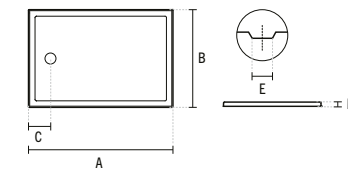

STEPIN

- **1 107622**
  140X70 STEPIN EXTRA-FLAT SHOWER TRAY
  1397x693x33mm / 36.40Kg
  Compatible with waste 487.
- **1 107622 AD**
  140X70 STEPIN ANTI-SLIP EXTRA-FLAT SHOWER TRAY
  1397x693x33mm / 36.40Kg
  Compatible with waste 487. In white, black and grey.
- **2 107632**
  140X80 STEPIN EXTRA-FLAT SHOWER TRAY
  1398x790x30mm / 37.60Kg
  Compatible with waste 487.
- **2 107632 AD**
  140X80 STEPIN ANTI-SLIP EXTRA-FLAT SHOWER TRAY
  1398x790x30mm / 37.60Kg
  Compatible with waste 487. In white, black and grey.
- **3 107642**
  140X90 STEPIN EXTRA-FLAT SHOWER TRAY
  1395x891x33mm / 43.70Kg
  Compatible with waste 487.
- **3 107642 AD**
  140X90 STEPIN ANTI-SLIP EXTRA-FLAT SHOWER TRAY
  1395x891x33mm / 43.70Kg
  Compatible with waste 487. In white, black and grey.