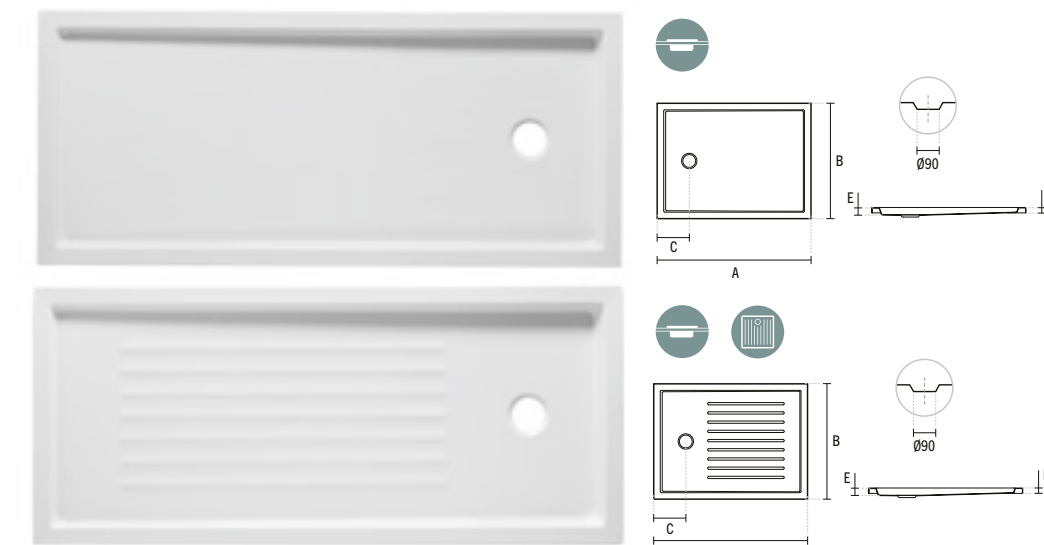

A	B	C	D	E
1	180	1798	700	250	35
2	180	1800	750	250	35
3	180	1804	804	252	35
4	180	1800	900	250	35

	A	B	C	D	E
5	200	2000	700	250	35
6	200	2000	800	250	35
7	200	2003	903	253	35

SYMBOLS