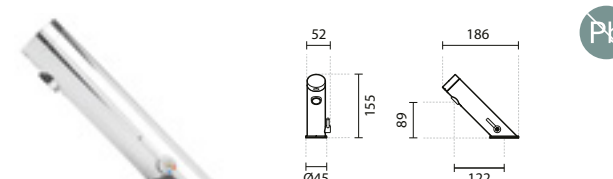

SYMBOLS

- Battery
- Transformer
- Lead free