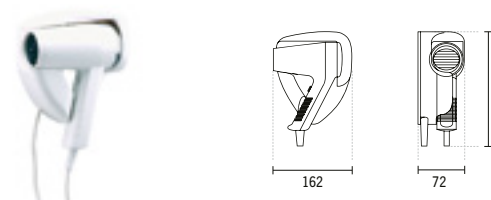

41535

LUXE 1200W HAIR DRYER

100x190x150mm / 0.6Kg