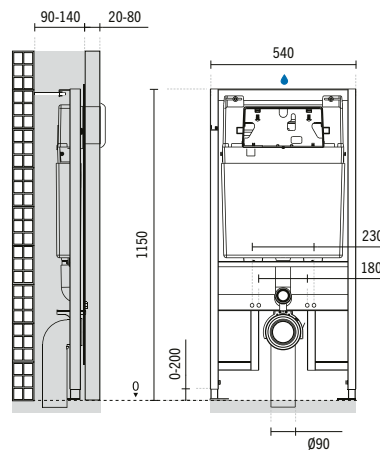

40633

SANSPLACE SUPPORT FRAME FOR WALL HUNG TOILET

540x140x1150mm / 14.5Kg

3/6L support for wall hung WC.
Compatible with plates Orange, Easy, Plan, Moon and Square.