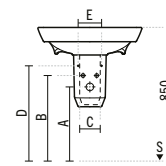

A	B	C	D	E
1	55	520	595	165	665	206
2	60	515	590	165	665	206

EASY

1 131330

46 EASY
500x425x190mm / 10.8Kg
Includes fixing kit. Without embellisher ring.

2 131310

55 EASY
548x443x190mm / 13.4Kg
Includes fixing kit. Without embellisher ring.

3 131320

60 EASY
612x467x188mm / 13.5Kg
Includes fixing kit. Without embellisher ring.

4 131200

EASY PEDESTAL
172x180x705mm / 12.8Kg