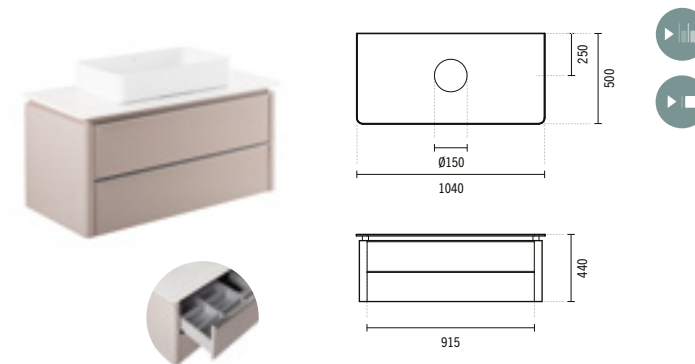

SANLIFE

691990

100 SANLIFE VANITY UNIT FOR BASIN WITHOUT TAP HOLE

1040x500x440mm / 59.0Kg

Lacquered MDF furniture in white or taupe finish. With aluminum handles.
Two drawers with smooove closure. Removable compartment within the first drawer.
Synthetic Ivory top 12mm.
Compatible with washbasins:
136339, 136739, 136389, 136789, 136379, 136779, 136729.
Must be used with concealed mixer.