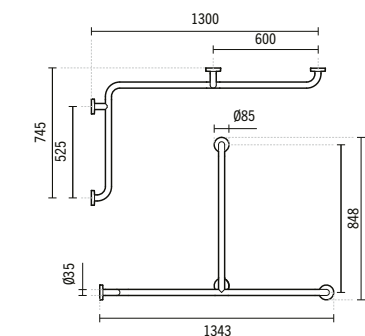

SYMBOLS

Reduced mobility

Right

Left

42973 → / **42974** ←

RIGHT/LEFT NEW WCCARE SUPPORT RAIL FOR BASIN
235x600x270mm / 2.9Kg
Brushed stainless steel support. Includes fixing kit.