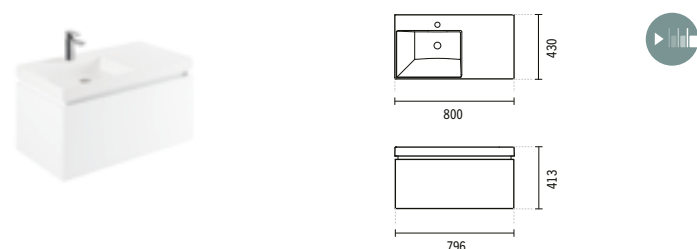

1T9410

VISTA BASIN COVER

325x200x17mm / 1.8Kg
For all washbasins except Vista 50. In white.