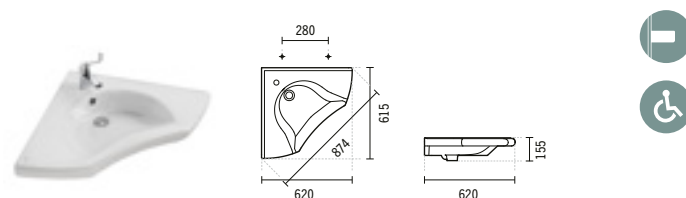

**SUPPORT**  
2.9Kg

**129700**

**CORNER NEW WCCARE**  
874x620x155mm / 17.9Kg  
Wall-hung washbasin with tap hole. Includes fixing kit.

**129330**

**76 NEW WCCARE WITH HANDLES AND OVERFLOW**  
759x522x155mm / 19.8Kg  
Wall-hung washbasin with tap hole. Includes fixing kit.  
Compatible Pop-Up Ref. 4V99, 4V91 and 4V92. Compatible with fixing Ref. 42902.