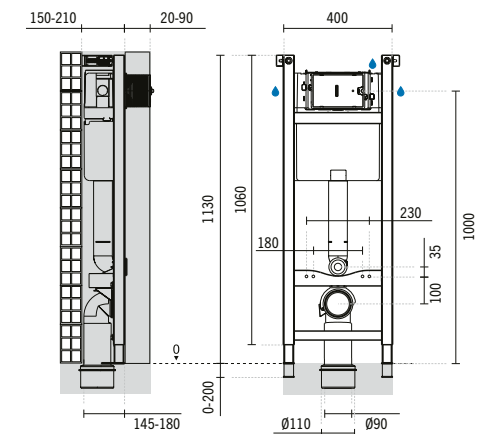

SYMBOLS

443

QUADRO SUPPORT FRAME FOR WALL HUNG TOILET

400x210x1130mm / 12.8Kg
3/6L cistern. Compatible with plate Quadro.