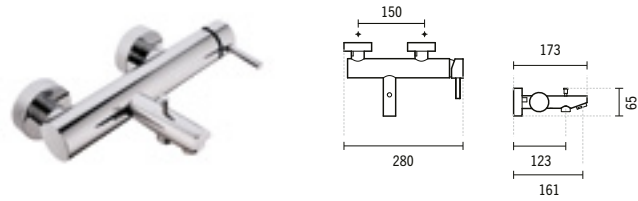

5500801

ÍCONE BATH MIXER

280x173x65mm / 2.3Kg
Does not include flexible shower and shower holder.
Debit to 3 Bar with full opening (50% cold + 50% hot): 18.0l/m.