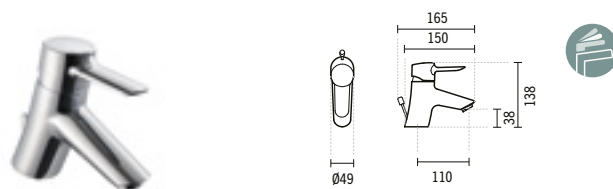

TORUS

5370300

TORUS BASIN MIXER WITH ECOSPOT AND WASTE
Ø49x165x138mm / 31.4Kg
Includes flexible H/C in stainless steel mesh, VDA and fixing kit.

5370301

TORUS BASIN MIXER WITH ECOSPOT
Ø49x150x138mm / 31.4Kg
Includes flexible H/C in stainless steel mesh and fixing kit.