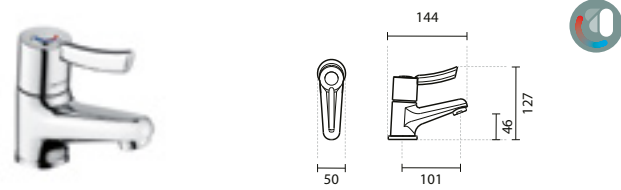

XS

5598301

XS BASIN MIXER WITH SHORT LEVER
50x144x127mm

Debit to 3 Bar with full opening (50% cold + 50% hot): 27.0l/m.