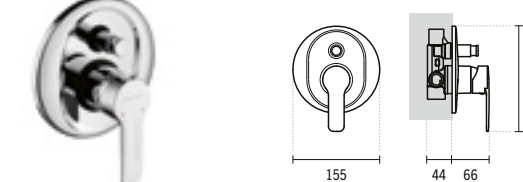

EASY

5364300

**EASY LONG SPOUT BASIN MIXER WITH WASTE**  
50x180x137mm / 1.7Kg  
Includes flexible H/C in stainless steel mesh, VDA and fixing kit.

5360300

**EASY BASIN MIXER WITH WASTE**  
50x164x125mm / 1.5Kg  
Includes flexible H/C in stainless steel mesh, VDA and fixing kit.