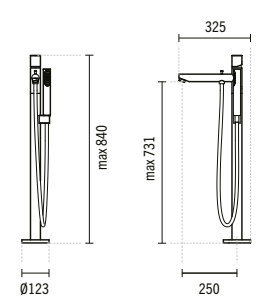

5548801

SINGLE FREESTANDING BATH MIXER

Ø123x325x840mm / 13.6Kg

Hand-shower not included and flexible. Includes flexible H/C in stainless steel mesh, water inlet base, shower holder and fixing kit.