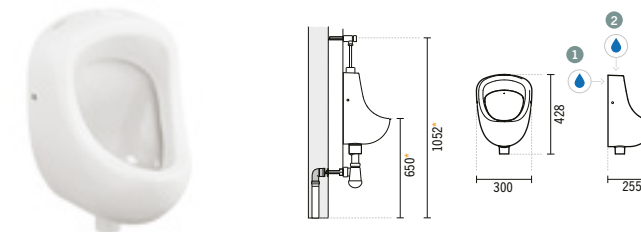

2 108571

RIA URINAL WITH TOP WATER INLET
300x255x428mm
Without trap nor fixing kit. Indicative quotas.