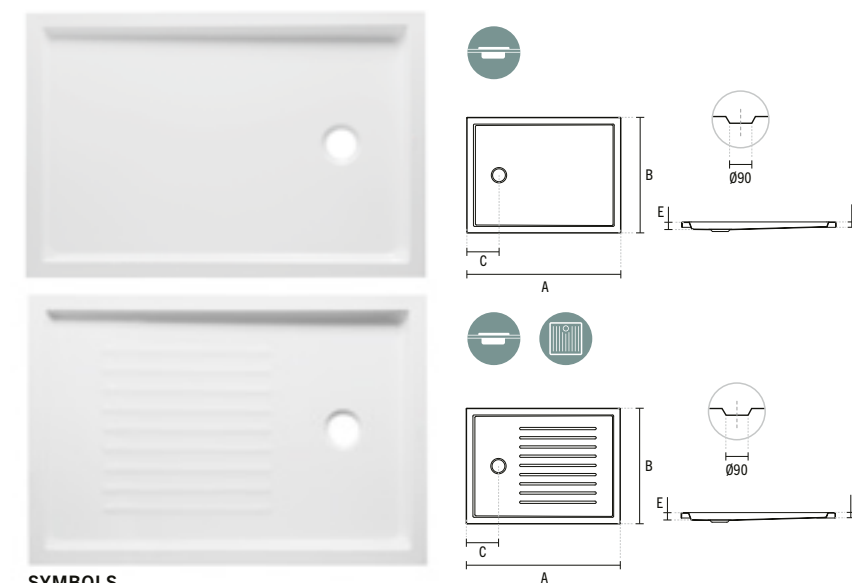

SYMBOLS

- Recessed
- Texture

		A	B	C	D	E
1	100	1000	700	250	35	50
2	100	1000	750	250	35	47
3	100	998	803	250	35	48
4	100	1000	902	250	35	45
		A	B	C	D	E
5	110	1100	800	250	35	45