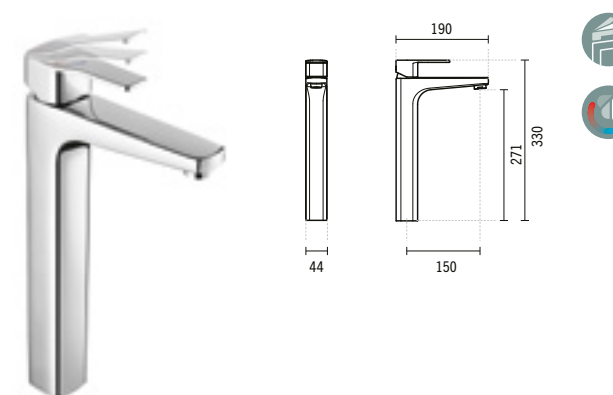

5274331

ADVANCE TALL BASIN MIXER WITH ECOSPOT AND COLD OPEN
44x190x330mm / 2.7Kg
Includes flexible H/C in stainless steel mesh and fixing kit.
Debit 4.0 to 6.0l/m at 80.