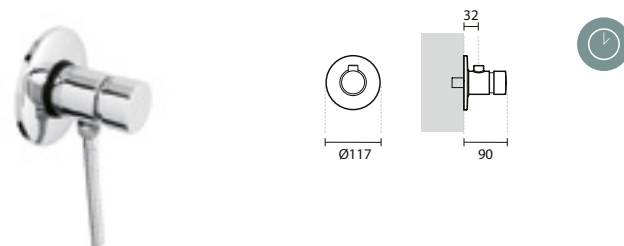

5530741

LOCK TIMED FLOW SHOWER TAP WITH SHOWER HOSE INLET

Ø117x90mm / 0.9Kg
Debit to 3 Bar: 4 to 13l/m (adjustable flow rate). Time flow 10".