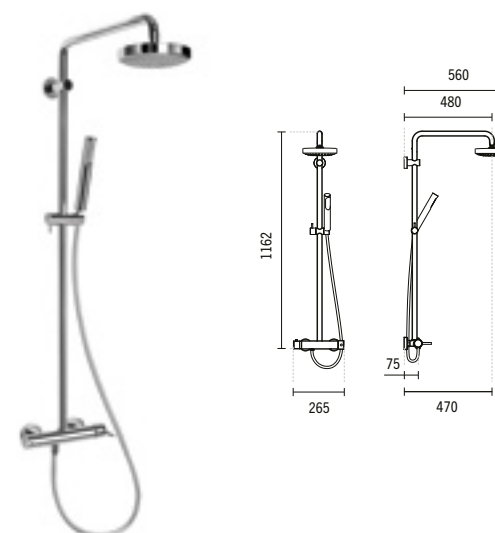

TUBE

5311701C

TUBE CONCEALED 3-WAY ROUND SHOWER VALVE

Ø117x56x129mm / 0.8Kg

5311801C

TUBE CONCEALED 4-WAY OVAL SHOWER VALVE

Ø155x56x168mm / 1.3Kg

5318701

TUBE CONCEALED 3-WAY SHOWER VALVE

Ø120x51x131mm / 4.0Kg

5317801

TUBE CONCEALED 4-WAY ROUND SHOWER VALVE

Ø120x51x149mm / 4.0Kg

5317101

TUBE CONCEALED 3-WAY SQUARE SHOWER VALVE

105x51x123mm / 0.9Kg

5310601

TUBE CONCEALED DIVERTER

60x52x73mm / 2.0Kg

5680011

TUBE CONCEALED STOP VALVE

Ø60x40x70mm / 0.5Kg

5317001

TUBE MINI SHOWER MIXER

165x136x104mm / 1.2Kg

Does not include flexible shower and shower holder.
Compatible with toilet/bidet hand-shower Aqua 56691.

5310561

TUBE G1/2" ANGLE VALVE

0.4Kg

5310561F

TUBE G1/2" ANGLE VALVE WITH FILTER

0.4Kg

5311561

ANGLE TAP W/CONNECTION 1/2 3/8

0.4Kg

5311561F

ANGLE TAP W/CONNECTION 1/2 3/8 W/FILTER

0.4Kg

TUBE

5315701

TUBE SHOWER KIT

265x560x1162mm / 6.0Kg

Includes Duo hand shower, flexible 1.5m showerhead, adjustable height shower bracket and fixing kit.

Debit to 3 Bar: head-shower 11.0l/m and hand shower 9.5l/m.

5315701S

TUBE SHOWER KIT

265x480x1162mm / 5.5Kg

Includes Duo hand shower, flexible 1.5m, height adjustable shower bracket and fixing kit.

Compatible with Head-shower Cones Main Therapy 57592, Main Call 57792, Headline

59091, Face 58691, Square 5871, Extra-Large 58591, Area Ø200 56291, Area Ø250

56891, Area Ø300 57691, Square 200 55991, Square 250 56091, Square 300, 57491.

Debit to 3 Bar: hand shower 9.5l/m.

TUBE