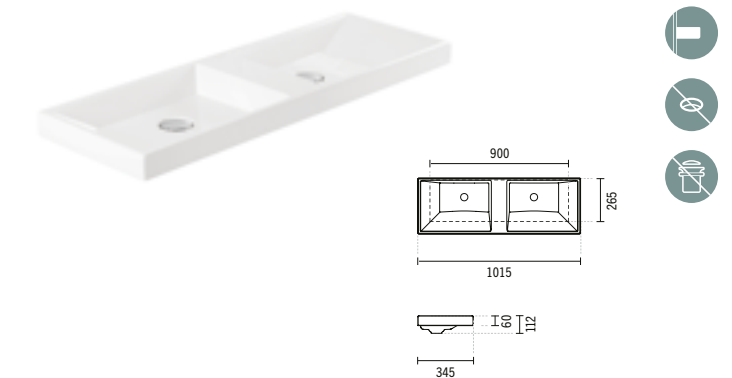

109460

100 VISTA

1015x345x112mm

Wall hung basin without tap hole. Without overflow.
Not compatible with Pop-Up waste. Compatible Pop-Up Ref. 4V99.