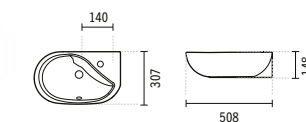

DOURO

118300

DOURO

508x307x148mm / 10.6Kg

Wall hung basin with tap hole. Without embellisher ring. Includes fixing kit.