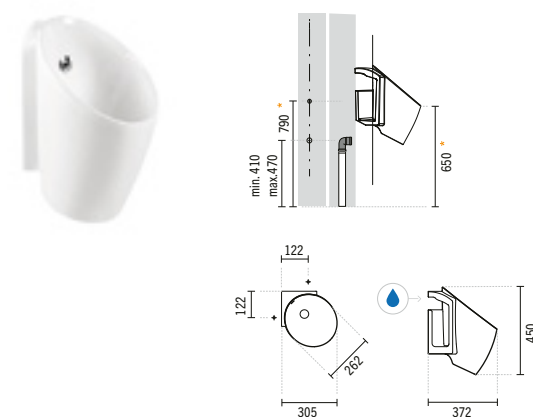

FORMA

1 108560

FORMA URINAL WITH BACK WATER INLET
350x350x585mm
With trap and fixing kit.

2 108561

FORMA URINAL WITH TOP WATER INLET
350x350x585mm
With trap and fixing kit.

SANLIFE

136500

SANLIFE CORNER URINAL BACK WATER INLET
262x372x450mm / 9.1Kg
Includes urinal diffuser with inlet from behind, trap and fixing kit.

RIA

108500

RIA URINAL
310x255x423mm / 8.4Kg
Without trap nor fixing kit. Indicative quotas.

1 108570

RIA URINAL WITH BACK WATER INLET
300x255x428mm
Without trap nor fixing kit. Indicative quotas.

2 108571

RIA URINAL WITH TOP WATER INLET
300x255x428mm
Without trap nor fixing kit. Indicative quotas.

108590

PACK RIA URINAL
108500 RIA Urinalt
519064111 Eco timed flow urinal tap
10850000 Trap
Includes fixing kit.

108597

PACK RIA URINAL WITH BACK WATER INLET
108570 RIA Urinalt with back water inlet
519064111 Eco timed flow urinal tap
10850000 Trap
Includes fixing kit.

108591

PACK RIA URINAL WITH TOP WATER INLET
108571 RIA Urinalt with top water inlet
519054111 Eco timed flow urinal tap
10850000 Trap
Includes fixing kit.

LINK

108540

LINK PARTITION PANEL
88x420x750mm / 14.9Kg
Without trap nor fixing kit. Indicative quotas.

WCKIDS

62541

WCKIDS PARTITION WALL
65x608x1115mm / 10.1Kg
Phenolic compact separator with finish in white, yellow Ref. 6254112 or blue Ref. 6254107. Foot in stainless steel. Includes wall and foot mounting hardware. Fixing kit not include.