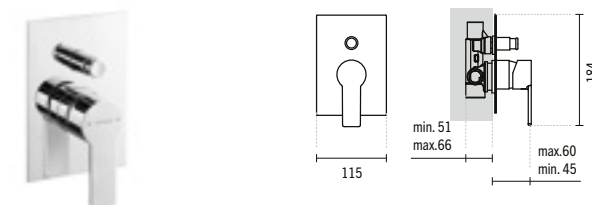

5257801C

MASTER 40 CONCEALED 4-WAY RECTANGULAR SHOWER VALVE

115x62x184mm / 1.5Kg

Debit to 3 Bar with full opening (50% cold + 50% hot): bottom output 25.5l/m upper output 19.5l/m.