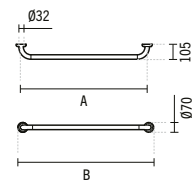

WCCARE

1 48053

90 WCCARE SUPPORT RAIL
970x105x70mm / 1.4Kg

Accessory in galvanized iron lacquered in white. Without fixing kit.

2 48052

60 WCCARE SUPPORT RAIL
670x105x70mm / 1.1Kg

Accessory in galvanized iron lacquered in white. Without fixing kit.

3 48051

45 WCCARE SUPPORT RAIL
530x105x70mm / 0.9Kg

Accessory in galvanized iron lacquered in white. Without fixing kit.

4 48050

30 WCCARE SUPPORT RAIL
370x105x70mm / 0.8Kg

Accessory in galvanized iron lacquered in white. Without fixing kit.

	A	B
1	90	900
2	60	600
3	45	450
4	30	300

48066

120 WCCARE SUPPORT RAIL
1268x106x70mm

Accessory in galvanized iron lacquered in white. Without fixing kit.

SYMBOLS

Reduced mobility

48067

180 WCCARE VERTICAL SUPPORT RAIL
70x140x1835mm / 3.3Kg

Accessory in galvanized iron lacquered in white. Without fixing kit.

48068

160 WCCARE VERTICAL SUPPORT RAIL
70x140x1670mm / 3.1Kg

Accessory in galvanized iron lacquered in white. Without fixing kit.

48065

WCCARE SUPPORT RAIL FOR TOILET
825x205x810mm / 3.1Kg

Accessory in galvanized iron lacquered in white. Without fixing kit.

48055

77X77 WCCARE CORNER SUPPORT RAIL
790x790x70mm / 2.4Kg

Accessory in galvanized iron lacquered in white. Without fixing kit.

48054

WCCARE 45° SUPPORT RAIL
285x105x515mm / 1.1Kg

Accessory in galvanized iron lacquered in white. Without fixing kit.

48056 → / 48057 ←

90° RIGHT/LEFT WCCARE SUPPORT RAIL
410x107x745mm / 2.2Kg

Accessory in galvanized iron lacquered in white. Without fixing kit.

48058 → / 48059 ←

RIGHT/LEFT WCCARE L-SHAPED CORNER SUPPORT RAIL
690x1090x850mm / 3.8Kg

Accessory in galvanized iron lacquered in white. Without fixing kit.

SYMBOLS

Reduced mobility

Right

Left