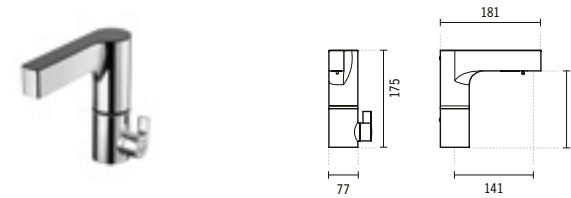

TWOCARE

5070391

- **TWOCARE SENSOR BASIN TAP**
  77x181x175mm / 2.6Kg
- With automatic soap dispenser. Capacity (liquid soap): 500ml.
  Power supply: 6V transformer and/or four 1.5V batteries (not included).
  Debit to 3 Bar with full opening (50% cold + 50% hot): 6.7l/m.