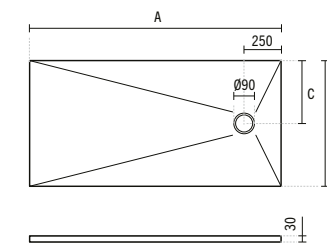

MARINA PLUS

- 1 **96240070**
  EXTRA-FLAT 240X70 MARINA PLUS
  2400x700x30mm / 72.00Kg
- 2 **96240080**
  EXTRA-FLAT 240X80 MARINA PLUS
  2400x800x30mm / 83.00Kg
- 3 **96240090**
  EXTRA-FLAT 240X90 MARINA PLUS
  2400x900x30mm / 93.00Kg
- 4 **96240100**
  EXTRA-FLAT 240X100 MARINA PLUS
  2400x1000x30mm / 103.00Kg

- 5 **96260070**
  EXTRA-FLAT 260X70 MARINA PLUS
  2600x700x30mm / 78.00Kg
- 6 **96260080**
  EXTRA-FLAT 260X80 MARINA PLUS
  2600x800x30mm / 89.00Kg
- 7 **96260090**
  EXTRA-FLAT 260X90 MARINA PLUS
  2600x900x30mm / 101.00Kg
- 8 **96260100**
  EXTRA-FLAT 260X100 MARINA PLUS
  2600x1000x30mm / 112.00Kg

Shower tray in Stonit, finished with High Quality ISO-NPG-H Sanitary Gelcoat. Class 3 anti-slip and antibacterial. Waste included. Allows cut to measure. Cut in factory adds 30,00€. In white RAL 9003, beige RAL 1013, grey RAL 7047 or black RAL 9005 (other RAL colours add 70,00€ to PVP).

	A	B	C	
1	240X70	2400	700	350
2	240X80	2400	800	400
3	240X90	2400	900	450
4	240X100	2400	1000	500

	A	B	C	
5	260X70	2600	700	350
6	260X80	2600	800	400
7	260X90	2600	900	450
8	260X100	2600	1000	500

AVAILABLE COLOURS

SYMBOLS