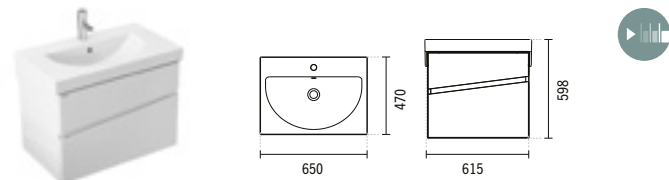

140350

65 URB.Y SEMI RECESSED BASIN
650x470x190mm / 18.9Kg

64001

80 URB.Y VANITY UNIT
800x470x604mm

Furniture in MDF coated melamine finish white lacquered.
Compatible with washbasin Urb.y 140360.