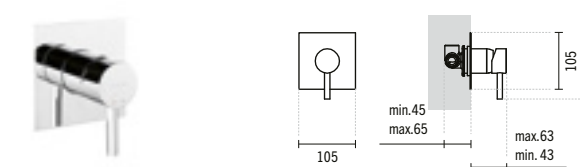

AVAILABLE COLOURS

5261801C

NEW ÍCONE CONCEALED 4-WAY ROUND SHOWER VALVE

Ø130x57x154mm / 1.3Kg
Debit to 3 Bar with full opening (50% cold + 50% hot): bottom output 23.0l/m upper output 17.0l/m.