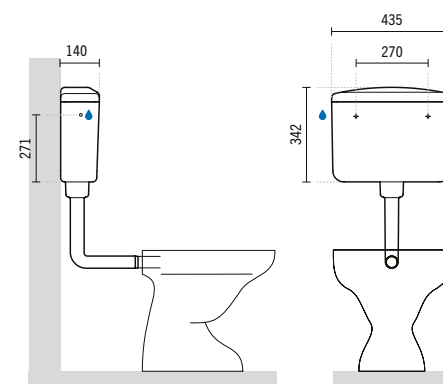

40261

BASIC CISTERN FOR LOW LEVEL TOILET

435x140x342mm / 2.4Kg
Exterior cistern for low-level WC.