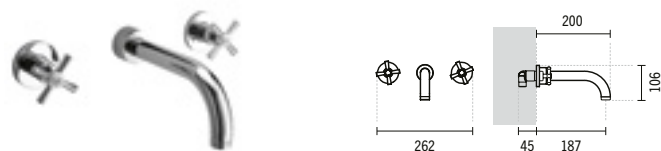

RIMINI

5185361

RIMINI CONCEALED BASIN MIXER
262x200x106mm / 1.7Kg