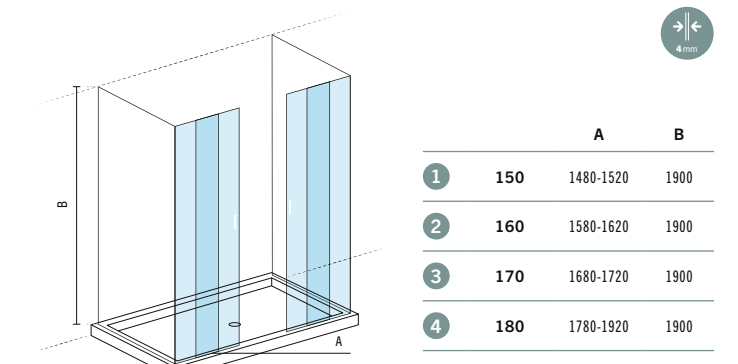

4 89318500

180 VERSUS SLIDING DOOR
1820x1900mm / 45.5Kg
Compatible with shower trays 180x70/75/80/90.

AVAILABLE COLOURS

Chrome
8931550011
8931650011
8931750011
8931850011

White
8931550000
8931650000
8931750000
8931850000

SYMBOLS

Thickness