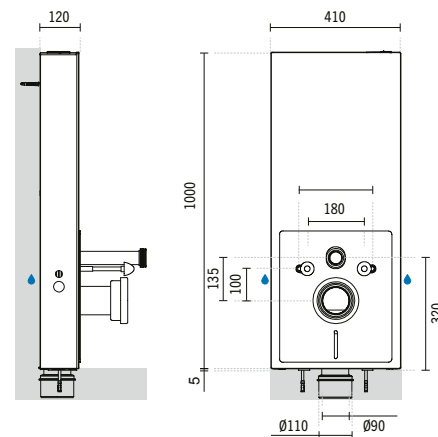

41733

SANGLASS WC UNIT FOR WALL HUNG TOILET

410x120x1005mm / 22.9Kg
Exterior support for wall hung WC.