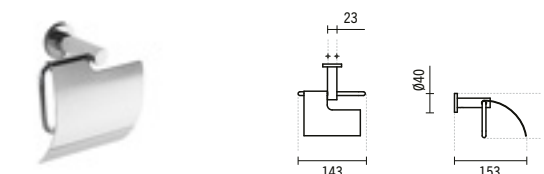

41120

PRESTIGE TOILET ROLL HOLDER WITH COVER

143x153x94mm / 0.5Kg
Toilet paper holder with cover in brass. Includes fixing kit.