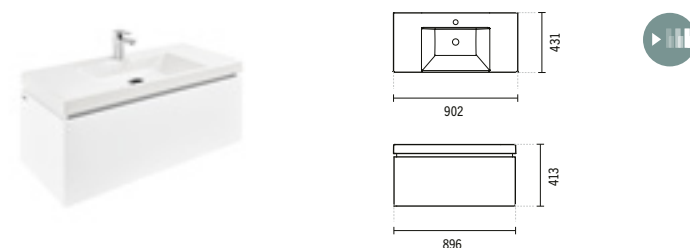

1T9410

VISTA BASIN COVER

325x200x17mm / 1.8Kg
For all washbasins except Vista 50. In white.