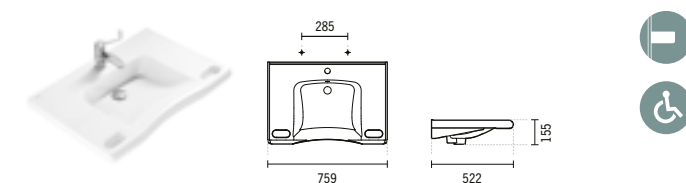

**SUPPORT**  
2.9Kg

**129700**

**CORNER NEW WCCARE**  
874x620x155mm / 17.9Kg  
Wall-hung washbasin with tap hole. Includes fixing kit.

**129330**

**76 NEW WCCARE WITH HANDLES AND OVERFLOW**  
759x522x155mm / 19.8Kg  
Wall-hung washbasin with tap hole. Includes fixing kit.  
Compatible Pop-Up Ref. 4V99, 4V91 and 4V92. Compatible with fixing Ref. 42902.