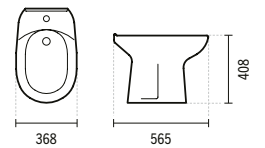

SYMBOLS

AVEIRO

**AVEIRO**

**103410**

**AVEIRO BIDET**  
368x565x408mm / 15.5Kg  
Includes fixing kit. Includes fixing kit.

**20341**

**AVEIRO BIDET COVER**  
1.4Kg  
Duroplast toilet seat with stainless steel hinges. With anti-bacterial protection.