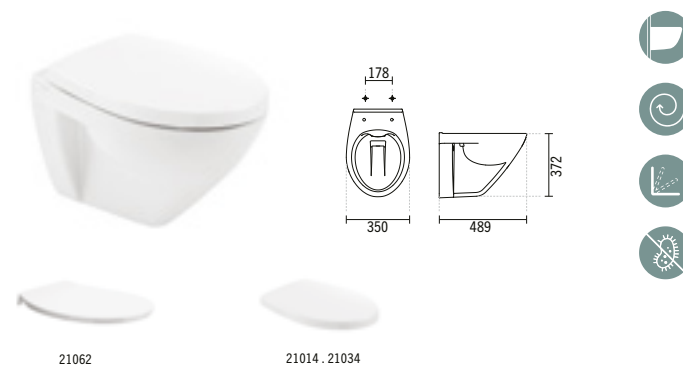

PACKS CETUS

110944	110044 + 21014	18,10 Kg
110946	110044 + 21034	18,10 Kg
110947	110044 + 21062	18,10 Kg

SYMBOLS

110034

CETUS 52 RIMFLUSH WALL HUNG TOILET
370x529x374mm / 13.6Kg

21062

CETUS 52 TOILET SEAT WITH EASYCLIP AND SLOWCLOSE
2.00Kg
Duroplast toilet seat with nylon hinges. With anti-bacterial protection.

21031

CETUS 52 TOILET SEAT WITH CLIPOFF AND SLOWCLOSE
2.4Kg
Duroplast toilet seat with stainless steel hinges. With anti-bacterial protection.

21011

CETUS 52 TOILET SEAT WITH CLIPOFF
2.4Kg
Duroplast toilet seat with stainless steel hinges. With anti-bacterial protection.

21051

CETUS 52 TOILET SEAT WITH FRONT CUTAWAY
2.0Kg
Duroplast toilet seat with stainless steel hinges. With anti-bacterial protection.