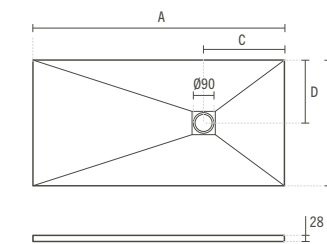

SYMBOLS

- Floor standing
- Extra-flat
- Cut to Measure
- Anti-bacterial
- Class 3 anti-slip
- Water Debit

Shower tray in Stonit, finished with High Quality ISO-NPG-H Sanitary Gelcoat with slate texture.
Class 3 anti-slip and antibacterial. Waste included.
Allows cut to measure. Cut in factory adds 30,00€. In white RAL 9003, beige RAL 1013, grey RAL 7047 or black RAL 9005 (other RAL colours add 70,00€ to PVP).