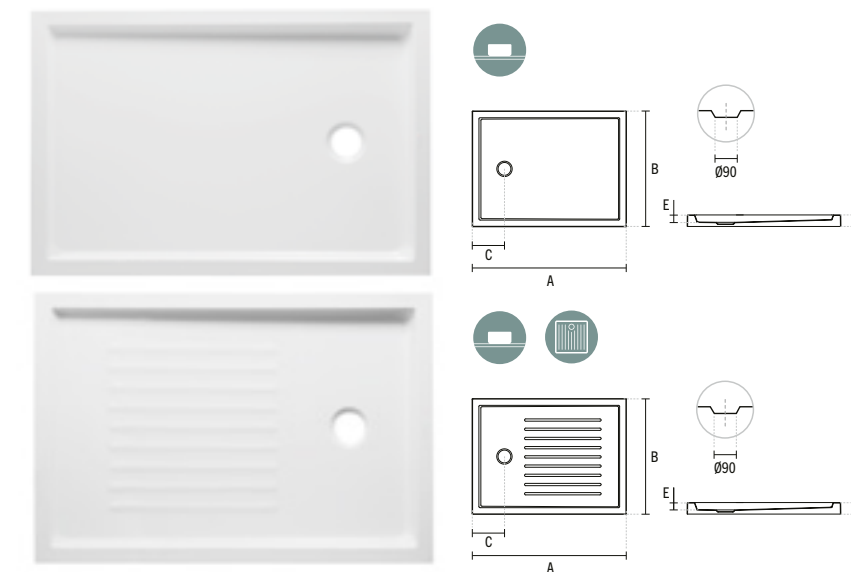

SYMBOLS

- **5 803660**

  110X80 PIANO SHOWER TRAY
  1100x800x75mm / 15.00Kg
  With internal depth of 45mm. Compatible with waste 487.
- **5 803680**

  110X80 PIANO ANTI-SLIP SHOWER TRAY
  1100x800x75mm / 15.00Kg
  With internal depth of 45mm. Compatible with waste 487.

		A	B	C	D	E
1	100	1000	700	250	75	50
2	100	1000	750	250	75	50
3	100	998	803	250	75	50
4	100	1000	902	250	75	50
		A	B	C	D	E
5	110	1100	800	250	75	45