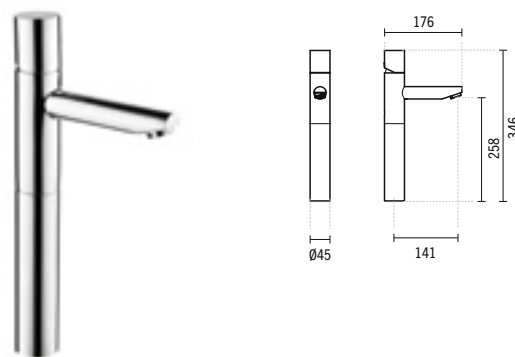

SINGLE PLUS

5064301

SINGLE PLUS TALL BASIN MIXER

Ø45x176x346mm / 3.6Kg

Includes flexible H/C in stainless steel mesh, VDA and fixing kit.