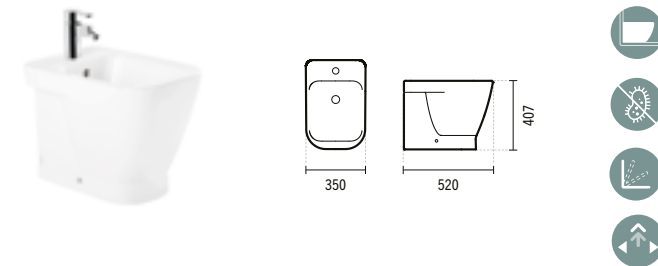

Includes fixing kit.

**23441**

**LOOK CLIPOFF SLOWCLOSE BIDET COVER**

1.7Kg  
Duroplast toilet seat with stainless steel hinges. With anti-bacterial protection.

**SYMBOLS**

**WINNER**

**142420**

**WINNER BTW BIDET**  
352x530x409mm  
Includes fixing kit.