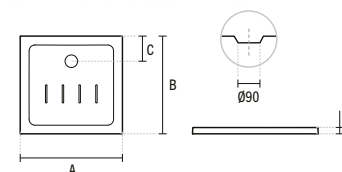

2 107780

90X90 WATERLINE SHOWER TRAY
898x898x45mm / 33.90Kg
Compatible with waste 487.

	A	B	C	D
1	80	800	800	180
2	90	898	898	220