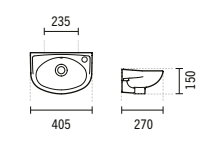

MIRA

108310

MIRA

405x270x150mm / 6.1Kg

Wall hung basin with tap hole. Without embellisher ring. Fixing Kit not included.