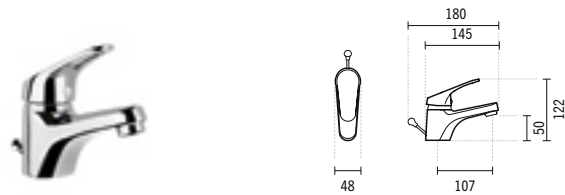

5570301

CETUS BASIC BASIN MIXER

48x145x122mm / 1.0Kg
Includes flexible H/C in stainless steel mesh and fixing kit.
Debit to 3 Bar with full opening (50% cold + 50% hot): 11.0l/m.