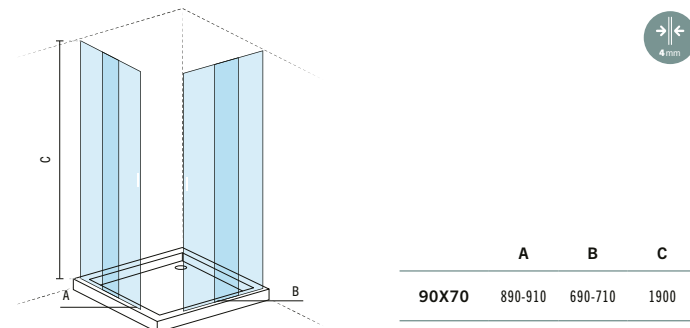

AVAILABLE COLOURS

Chrome
8940000011

White
8940000000

1 89315500

150 VERSUS SLIDING DOOR
1520x1900mm / 35.6Kg
Compatible with shower trays 150x70/75/80/90.

2 89316500

160 VERSUS SLIDING DOOR
1620x1900mm / 31.0Kg
Compatible with shower trays 160x70/75/80/90.

3 89317500

170 VERSUS SLIDING DOOR
1720x1900mm / 43.6Kg
Compatible with shower trays 170x70/75/80/90.