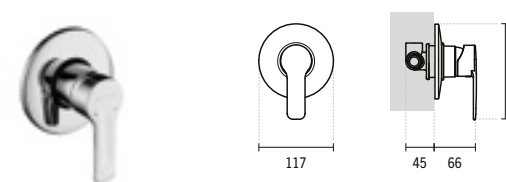

START

5581701C

START CONCEALED 3-WAY SHOWER VALVE

Ø117x66x150mm / 0.9Kg
Debit to 3 Bar with full opening (50% cold + 50% hot): 27.5l/m.