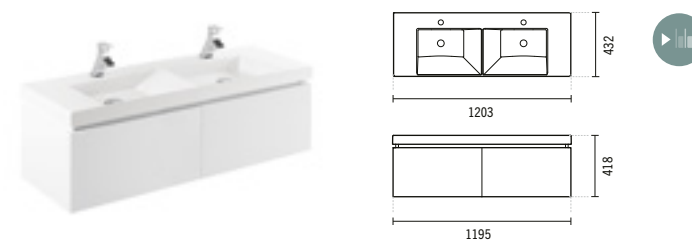

1T9410

VISTA BASIN COVER

325x200x17mm / 1.8Kg
For all washbasins except Vista 50. In white.