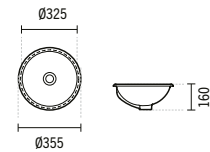

TABARCA

118310

TABARCA
Ø355x150mm / 5.0Kg
Inset basin without tap hole. With embellisher ring.
Cutting plan: Ø325mm.

PARIS

108370

PARIS
550x455x215mm / 9.3Kg
Inset basin with tap hole. With embellisher ring.
Cutting plan: 521x416mm.

TEJO

108360

TEJO
560x497x213mm / 9.2Kg
Inset basin with tap hole. With embellisher ring.
Cutting plan: 540x477mm.

SYMBOLS

SYMBOLS