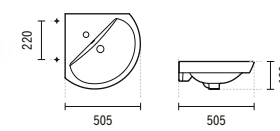

131700

50 EASY

505x505x190mm / 14.5Kg

Wall hung basin with tap hole. Without embellisher ring. Includes fixing kit.