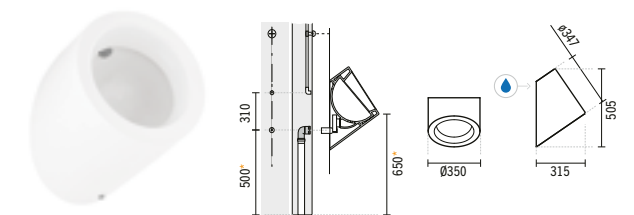

WCA

111500

WCA URINAL

Ø347x315x505mm / 14.7Kg

Includes trap and Fixing Kit. Indicative quotas.