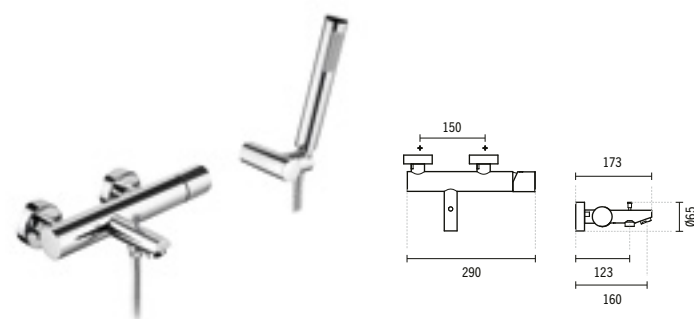

Includes flexible hand-shower and shower holder.

5060701

**SINGLE PLUS SHOWER MIXER WITH HAND-SHOWER**

290x83xØ65mm / 2.2Kg

Includes flexible hand-shower and shower holder.

5060301

**SINGLE PLUS BASIN MIXER**