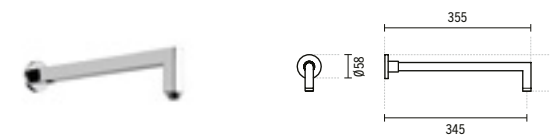

58080

SQUARE SHOWER ARM

Ø58x351x102mm / 0.7Kg

Brass shower-head arm. Compatible with all Sanidusa shower-heads except Lock 58886 recessed 57291, 57391, 57091, 57191, 56591.

AVAILABLE COLOURS

Chrome

5808011

Matt Black

5808026

58070

ROUND SHOWER ARM

Ø58x348x100mm / 0.5Kg

Brass shower-head arm. Compatible with all Sanidusa shower-heads except Lock 58886 recessed 57291, 57391, 57091, 57191, 56591.