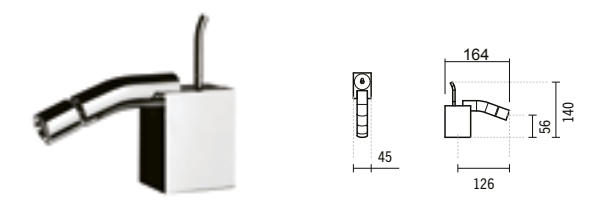

5110401

WCA BIDET MIXER
45x164x140mm / 2.4Kg
Includes flexible H/C in stainless steel mesh and fixing kit.