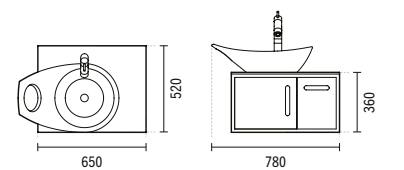

64400

JOIN GLASS VANITY UNIT  
650x520x360mm / 35.6Kg

Lacquered MDF furniture lacquered in white with doors and top in tempered black glass of 8mm.  
Compatible with to place basin Join 109710.

109710

JOIN BASIN  
610x410x165mm / 11.7Kg