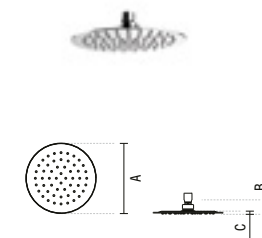

3 59791

Ø300 DUO SHOWER HEAD
Ø300x47mm/ 1.4Kg

Stainless steel head-shower with silicone water outlets.
Compatible with shower-head arms 58000, 58010, 58020, 58030, 58040, 58050, 58060, 58070 and 58080. Debit to 3 Bar: 18.5l/m.