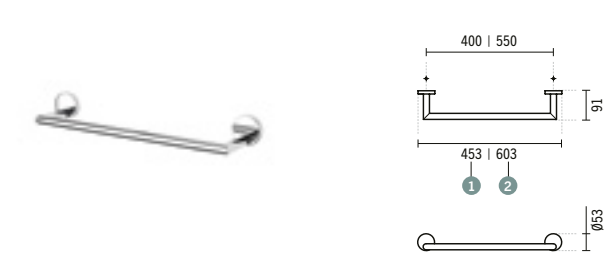

**2 41508**

**60 LUXE TOWEL RAIL**  
603X91X53mm / 0.6Kg  
Towel rail in brass. Includes fixing kit.

**41505**

**LUXE HOOK**  
25x37x81mm / 0.9Kg  
Hook in stainless steel.

**LUXE**

**41523**

**LUXE DOUBLE HOOK**  
55x53x58mm / 0.1Kg  
Hook in brass. Includes fixing kit.