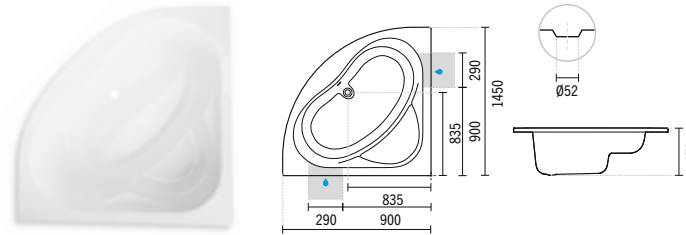

SYMBOLS

- TOP Top System
- Right Hydro Engine
- Left Hydro Engine

	PAG.
PANELS	399
SUPPORTING FEET / CHASSIS	400
POP-UPS	400
HANDLES	401