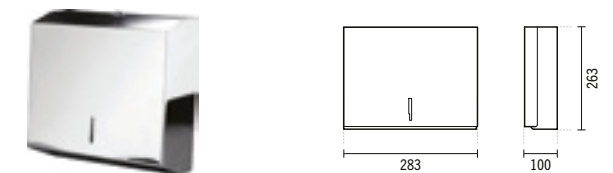

**41549**

**LUXE AUTO-CUT PAPER TOWEL DISPENSER**  
309x252x398mm / 3.0Kg  
Towel dispenser in ABS. Includes fixing kit.

**41541**

**LUXE PAPER TOWEL DISPENSER**  
265x110x340mm / 0.9Kg  
Towel dispenser in ABS. Includes fixing kit.