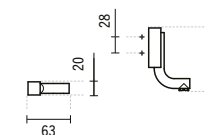

WCA

WCA

4 1 3 0 0

WCA SOAP DISH

63x20x92mm / 0.4Kg

Soap dish in brass. Includes fixing kit.

4 1 3 0 3

WCA HOOK

20x28x119mm / 0.4Kg

Hook in brass. Includes fixing kit.

4 1 3 0 3

WCA HOOK

20x28x119mm / 0.4Kg

Hook in brass. Available colours: nickel. Includes fixing kit.

4 1 3 0 3

WCA HOOK

20x28x119mm / 0.4Kg

Hook in brass. Available colours: copper, gold or graphite. Includes fixing kit.

AVAILABLE COLOURS

Chrome
4130311

Copper
4130396

Gold
4130312

Graphite
4130303

Nickel
4130383

1 4 1 3 0 6

30 WCA TOWEL RAIL

300x57x20mm / 1.2Kg

Towel rail in brass. Includes fixing kit.

2 4 1 3 0 7

60 WCA TOWEL RAIL

600x57x20mm / 1.5Kg

Towel rail in brass. Includes fixing kit.

2 4 1 3 0 7

60 WCA TOWEL RAIL

600x57x20mm / 1.5Kg

Towel rail in brass. Available colours: nickel. Includes fixing kit.

2 4 1 3 0 7

60 WCA TOWEL RAIL

600x57x20mm / 1.5Kg

Towel rail in brass. Available colours: copper, gold or graphite. Includes fixing kit.

3 4 1 3 0 8

80 WCA TOWEL RAIL

800x57x20mm / 1.6Kg

Towel rail in brass. Includes fixing kit.

AVAILABLE COLOURS

Chrome
4130711

Copper
4130796

Gold
4130712

Graphite
4130703

Nickel
4130783