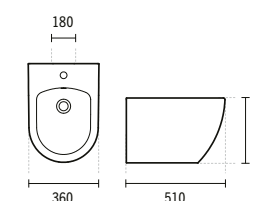

SANIBOLD

137440

SANIBOLD WALL HUNG BIDET 50
360x508x335mm / 20.7Kg
Colours available upon request: matt white and matt black.