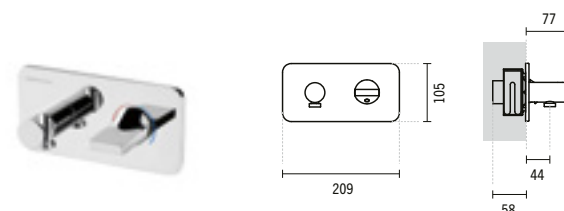

ADVANCE

5552701

LINE 42 CONCEALED SHOWER VALVE

209x77x105mm / 1.9Kg

Includes stainless steel mounting frame - installation option with built-in box ref. 5C556701 (not included).
Debit to 3 Bar with full opening (50% cold + 50% hot): 18.0l/m.