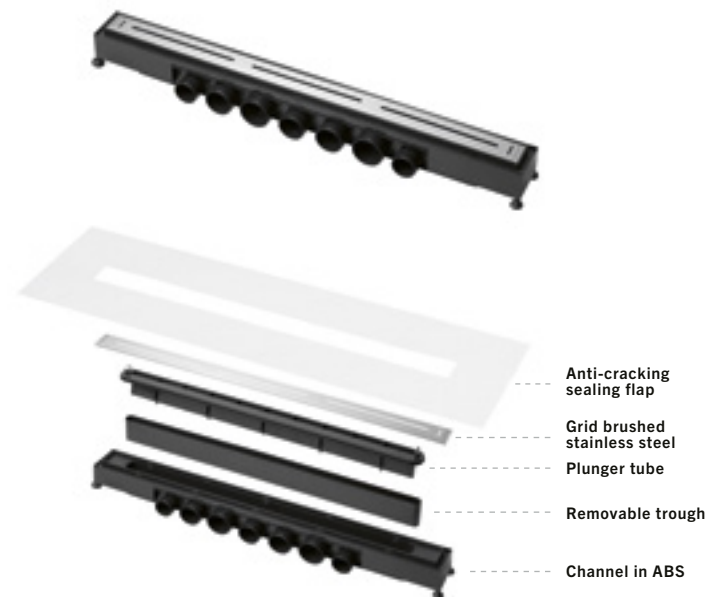

3 49090

METRIC SHOWER CHANNEL
900x92x120mm / 2.5Kg

	A	B	C	D	E
1	70	700	92	80-120	674
2	80	800	92	80-120	774
3	90	900	92	80-120	874

SYMBOLS

Reduced mobility

MEMBRANE

4509000

PRICE - CHROME

36,00€

SANSEAL MEMBRANE
2,3m / 0.15Kg

Waterproofing band for shower trays.

WASTES

1 4 A 5 2

WASTE COVER FOR MARINA SHOWER TRAYS

Mirror in brushed stainless steel.
Also available in white or black.

2 4 A 6 1

Ø90 WASTE COVER FOR MARINA PLUS SHOWER TRAYS

Mirror in brushed stainless steel.
Also available in white or black.

4 6 1

Ø90 WASTE FOR STONIT SHOWER TRAYS

In chrome.

4 8 7

Ø90 WASTE FOR SHOWER TRAY

0.4Kg

In chrome or black. Compatible with shower trays with waste Ø90.

4 8 7

Ø90 CERAMIC WASTE FOR SHOWER TRAY

0.4Kg

In white, white anti-slip, grey anti-slip or black anti-slip.
Compatible with shower trays with waste Ø90.

4 9 5

Ø60 WASTE FOR SHOWER TRAY

0.3Kg

In chrome. Compatible with shower trays with waste Ø60.