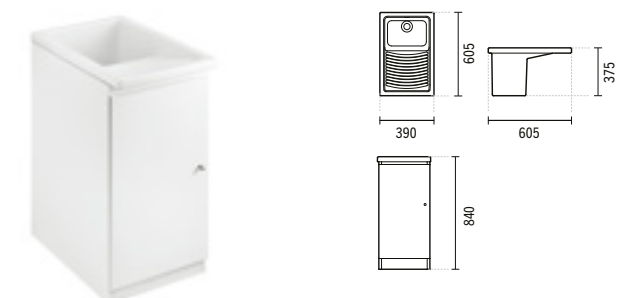

108600

40 RIBA UTILITY SINK
390x605x375mm / 22.1Kg
Laundry sink for kitchen in Fireclay without overflow.
Compatible with furniture Riba 40 66040.

66040

40 RIBA UTILITY FURNITURE
390x605x800mm / 16.2Kg
Compatible with laundry sink Riba 40 108600.