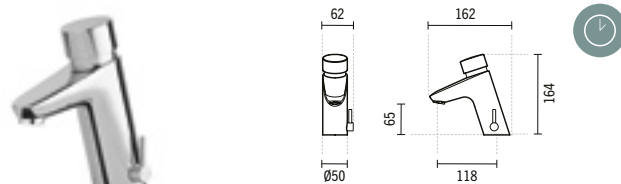

5535341

LOCK TIMED FLOW BASIN MIXER

62x162x164mm / 1.4Kg
Includes flexible H/C in stainless steel mesh and fixing kit.
Debit to 3 Bar: 4 to 13l/m (adjustable flow rate). Time flow 10".