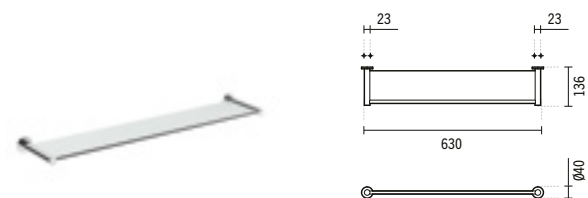

41104

PRESTIGE SHELF

630x136xØ40mm / 1.9Kg
Shelf in brass and frosted glass. Includes fixing kit.