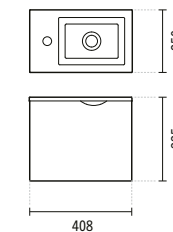

ALICANTE

61401

41 ALICANTE VANITY UNIT

408x247x320mm / 6.5Kg

MWaterproof MDF furniture lacquered in white or beech veneer.
Compatible with washbasin Alicante 118910.

118910

41 ALICANTE BASIN

413x250x122mm / 5.4Kg

691401

41 PACK ALICANTE VANITY UNIT AND BASIN

408x250x451mm / 13.37Kg

Pack washbasin Alicante 41 + 41 furniture + mixer Start without VDA + valve always open.

61501

60 ALICANTE VANITY UNIT

598x248x320mm / 8.5Kg

MWaterproof MDF furniture lacquered in white or beech veneer.
Compatible with washbasin Alicante 118920.

118920

60 ALICANTE BASIN

605x250x122mm / 8.2Kg

691501

60 PACK ALICANTE VANITY UNIT AND BASIN

600x250x451mm / 17.4Kg

Pack washbasin Alicante 60 + 60 furniture + mixer Start without VDA + valve always open.