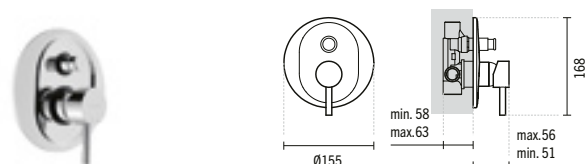

Ø117x56x129mm / 0.8Kg

5311801C

TUBE CONCEALED 4-WAY OVAL SHOWER VALVE

Ø155x56x168mm / 1.3Kg

5318701

TUBE CONCEALED 3-WAY SHOWER VALVE

Ø120x51x131mm / 4.0Kg

5317801