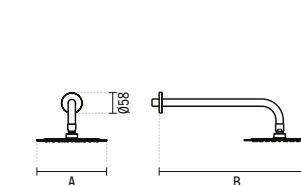

A	B
1	200	200 440
2	250	250 465
3	300	Ø00 490