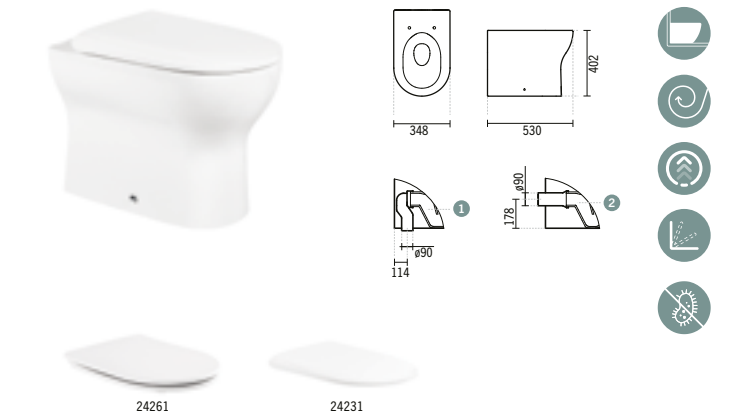

MSKT1986

Ø90 PAN CONNECTOR FOR HO TOILET