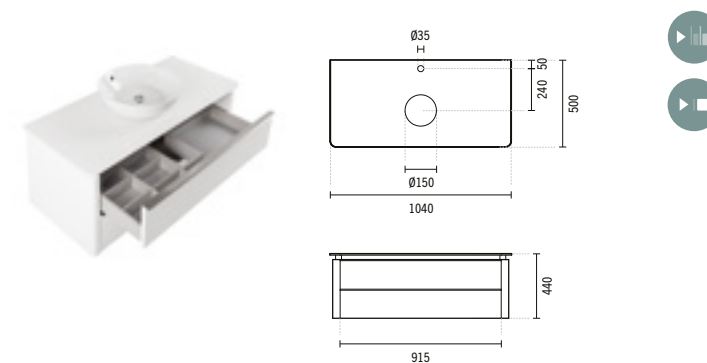

136330

60X35 SANLIFE RECTANGULAR BASIN WITH TAP HOLE
600x350x143mm

136730

60X40 SANLIFE RECTANGULAR BASIN WITH TAP HOLE
602x400x145mm

136389

60X38 SANLIFE OVAL BASIN
595x380x140mm

136789

60X42 SANLIFE OVAL BASIN
600x420x142mm

136370

D38 SANLIFE ROUND BASIN WITH TAP HOLE
Ø380x135mm / 6.0Kg

136770

D42 SANLIFE ROUND BASIN WITH TAP HOLE
Ø420x143mm / 7.6Kg

136720

40X40 SANLIFE SQUARE BASIN WITH TAP HOLE
402x402x145mm

AVAILABLE WITHOUT TAP HOLE OR WITH 2 TAP HOLES.
CONTACT FOR MORE INFORMATION.

SYMBOLS