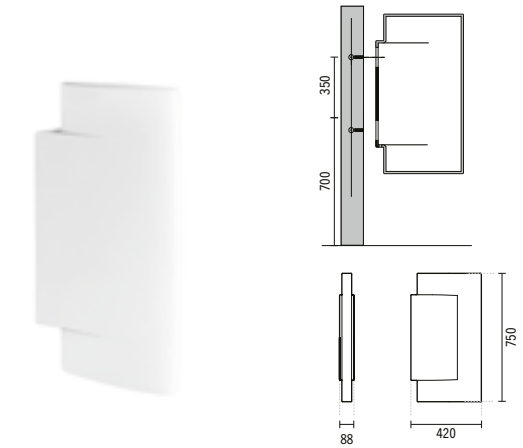

LINK

108540

LINK PARTITION PANEL
88x420x750mm / 14.9Kg
Without trap nor fixing kit. Indicative quotas.