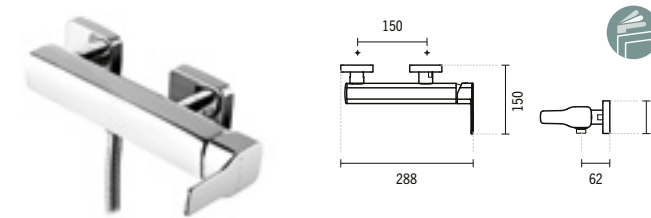

### 5270400

**ADVANCE BIDET MIXER WITH ECOSPOT AND WASTE**  
44x148x137mm / 1.6Kg  
Includes flexible H/C in stainless steel mesh, VDA and fixing kit.  
Debit 4.0 to 6.0l/m at 80.