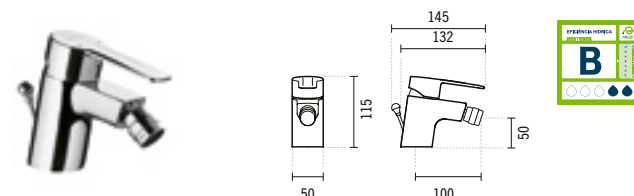

5580401

START BIDET MIXER

50x140x115mm / 1.1Kg
Includes flexible H/C in stainless steel mesh and fixing kit.
Debit to 3 Bar with full opening (50% cold + 50% hot): 15.0l/m.