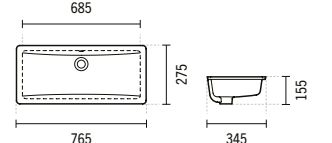

ANNA

118340

42 ANNA

Ø420x172mm / 5.1Kg

Undermount basin without tap hole.

With embellisher ring. Fixing Kit not include. Compatible with Fixing kit 45. Cutting plan: Ø350mm.

SYMBOLS

Undermount

AGRES

118880

75 AGRES

765x345x155mm / 9.0Kg

Undermount basin without tap hole. With embellisher ring. Includes fixing kit. Cutting plan: 685x275mm.

118370

AGRES

548x347x172mm / 8.8Kg

Undermount basin without tap hole. With embellisher ring. Includes fixing kit. Cutting plan: 470x270mm.

118940

44 AGRES

440x260x150mm / 5.8Kg

Undermount basin without tap hole. With embellisher ring. Includes fixing kit. Cutting plan: 370x190mm.

SYMBOLS

Undermount

Without tap hole