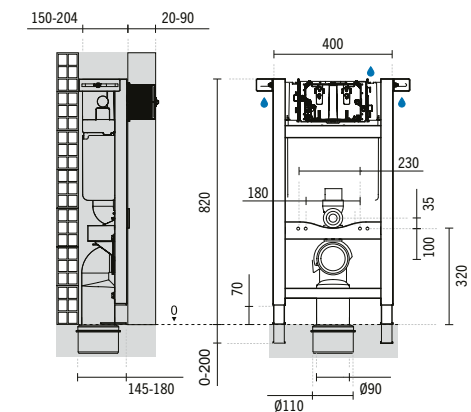

453

QUADRO LOW SUPPORT FRAME FOR WALL HUNG TOILET

400x150x820mm / 13.0Kgg
3/6L cistern. Compatible with plate Quadro.