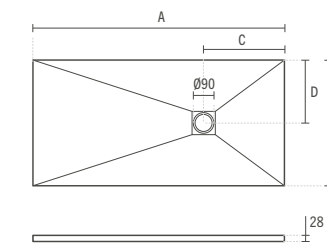

Shower tray in Stonit, finished with High Quality ISO-NPG-H Sanitary Gelcoat with slate texture.
Class 3 anti-slip and antibacterial. Waste included.
Allows cut to measure. Cut in factory adds 30,00€. In white RAL 9003, beige RAL 1013, grey RAL 7047 or black RAL 9005 (other RAL colours add 70,00€ to PVP).