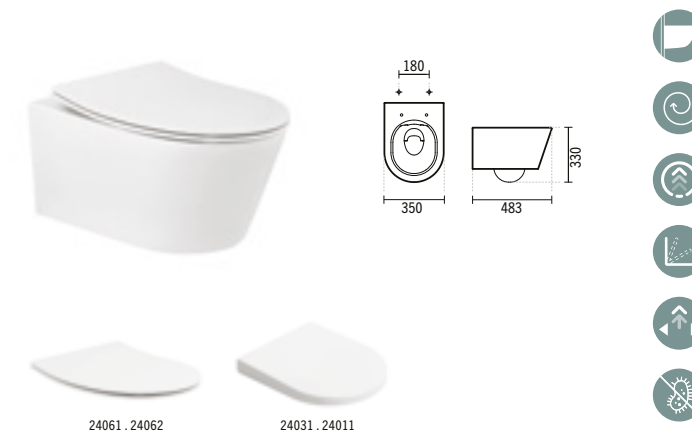

24011

URB.Y TOILET SEAT WITH CLIPOFF

2.4Kg
Duroplast toilet seat with stainless steel hinges. With anti-bacterial protection.