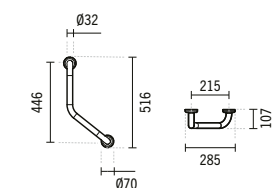

48054

WCCARE 45° SUPPORT RAIL
285x105x515mm / 1.1Kg

Accessory in galvanized iron lacquered in white. Without fixing kit.