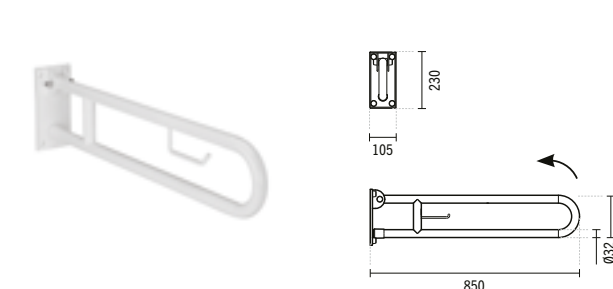

48064

83 WCCARE HINGED SUPPORT RAIL WITH TOILET ROLL HOLDER

850x105x230mm / 4.1Kg

Accessory in galvanized iron lacquered in white. Without fixing kit.