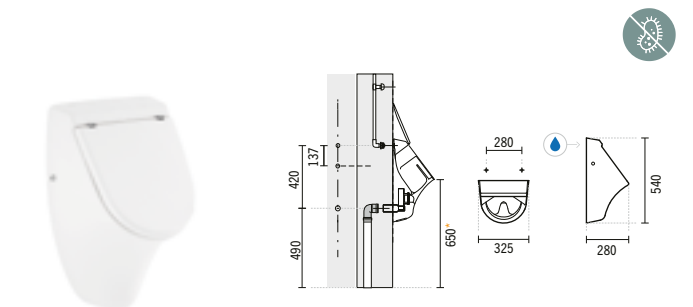

#### JADE URINAL

325x280x540mm / 13.2Kg

With cover, fixing kit and pan connector. Indicative quotas.

FORMA

**FORMA**

**1 108560**

**FORMA URINAL WITH BACK WATER INLET**  
350x350x585mm  
With trap and fixing kit.