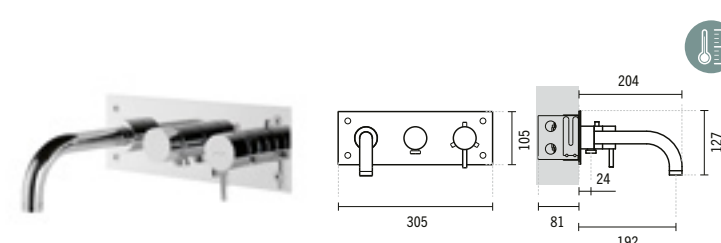

305x204x127mm / 4.7Kg  
Includes flexible H/C in stainless steel mesh, case and fixing kit.

5314801

TUBE CONCEALED 4-WAY THERMOSTATIC SHOWER VALVE

305x74x111mm / 4.7Kg  
Includes flexible H/C in stainless steel mesh, case, fixing kit and hand-shower holder.