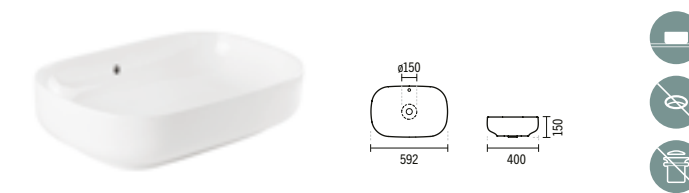

#### 48X40 SANIBOLD

475x400x150mm / 9.2Kg

Without embellisher ring. **Not compatible with Pop-Up waste.**

Cutting plan: Ø150mm.

Colours available upon request: matt white, matt black and matt taupe.