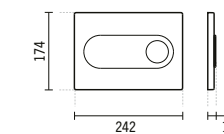

40033

MOON FLUSH PLATE
242x16x174mm / 0.5Kg

Plate for 3/6L countertop cistern.
Finishing in chrome/green glass [18].
Compatible with: Sanfix, Sanflush, Switch, Wallfit, Sanspace and Sanbest.