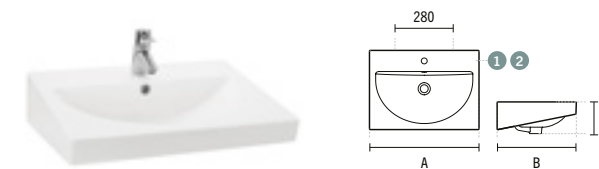

2 140360

80 URB.Y

800x470x195mm / 23.3Kg

Semi recessed basin with tap hole. With embellisher ring. Includes fixing kit. Compatible with furniture Urb.y 80 64001.