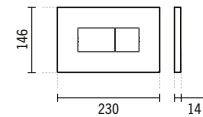

PLAN

40013

PLAN FLUSH PLATE
255x18x170mm / 0.8Kg

Plate for 3/6L countertop cistern.
Finishing in white [00], chrome [11], satin chrome [13] and matt black [26].
Compatible with: Sanfix, Sanflush, Switch, Wallfit, Sanspace and Sanbest.