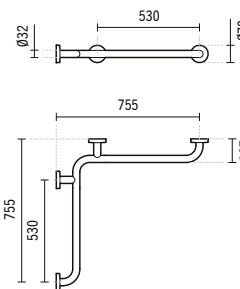

WCCARE

1 48053

90 WCCARE SUPPORT RAIL
970x105x70mm / 1.4Kg

Accessory in galvanized iron lacquered in white. Without fixing kit.

2 48052

60 WCCARE SUPPORT RAIL
670x105x70mm / 1.1Kg

Accessory in galvanized iron lacquered in white. Without fixing kit.

3 48051

45 WCCARE SUPPORT RAIL
530x105x70mm / 0.9Kg

Accessory in galvanized iron lacquered in white. Without fixing kit.

4 48050

30 WCCARE SUPPORT RAIL
370x105x70mm / 0.8Kg

Accessory in galvanized iron lacquered in white. Without fixing kit.

	A	B
1	90	900
2	60	600
3	45	450
4	30	300

48066

120 WCCARE SUPPORT RAIL
1268x106x70mm

Accessory in galvanized iron lacquered in white. Without fixing kit.

SYMBOLS

Reduced mobility

48067

180 WCCARE VERTICAL SUPPORT RAIL
70x140x1835mm / 3.3Kg

Accessory in galvanized iron lacquered in white. Without fixing kit.

48068

160 WCCARE VERTICAL SUPPORT RAIL
70x140x1670mm / 3.1Kg

Accessory in galvanized iron lacquered in white. Without fixing kit.

48065

WCCARE SUPPORT RAIL FOR TOILET
825x205x810mm / 3.1Kg

Accessory in galvanized iron lacquered in white. Without fixing kit.

48055

77X77 WCCARE CORNER SUPPORT RAIL
790x790x70mm / 2.4Kg

Accessory in galvanized iron lacquered in white. Without fixing kit.

48054

WCCARE 45° SUPPORT RAIL
285x105x515mm / 1.1Kg

Accessory in galvanized iron lacquered in white. Without fixing kit.

48056 → / 48057 ←

90° RIGHT/LEFT WCCARE SUPPORT RAIL
410x107x745mm / 2.2Kg

Accessory in galvanized iron lacquered in white. Without fixing kit.

48058 → / 48059 ←

RIGHT/LEFT WCCARE L-SHAPED CORNER SUPPORT RAIL
690x1090x850mm / 3.8Kg

Accessory in galvanized iron lacquered in white. Without fixing kit.

SYMBOLS

Reduced mobility

Right

Left