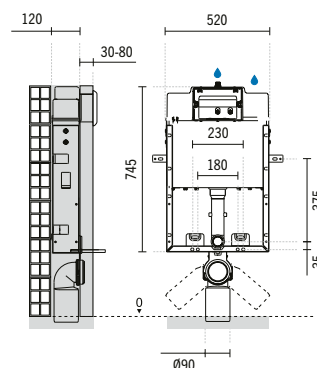

1 40233

SANFLUSH SUPPORT FRAME FOR WALL HUNG TOILET

520x200x745mm / 9.1Kg
3/6L support for wall hung WC.
Compatible with plates Orange, Easy, Plan, Moon and Square.

2 4A0233

SUPPORT FRAME LEGS

1.0Kg