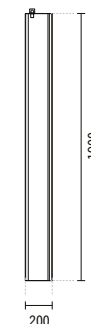

SAFIRA

89682022

80 SAFIRA INLINE PANEL
200x1900mm / 9.6Kg

Reversible glass door (4mm) with brass handle. Adjustable profiles from 0 to 50mm, with chrome finish. Application: for alcove fitting with 1 inline panel, with 1 or 2 side panels.