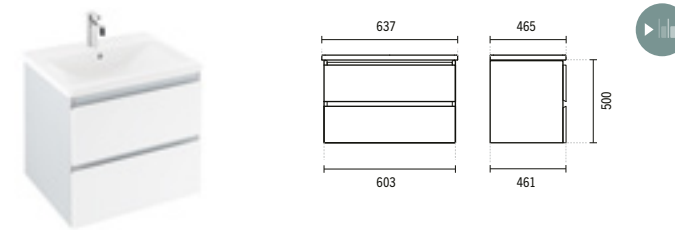

134350

63X46 LOOK SEMI RECESSED BASIN

637x465x168mm / 15.8Kg