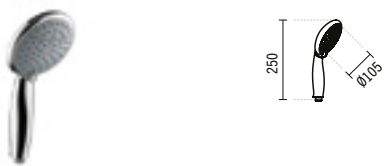

PLAY HAND SHOWER

Ø105x250mm / 0.3Kg

2 function hand-shower in chrome ABS. Anti-lime silicone water outlets.