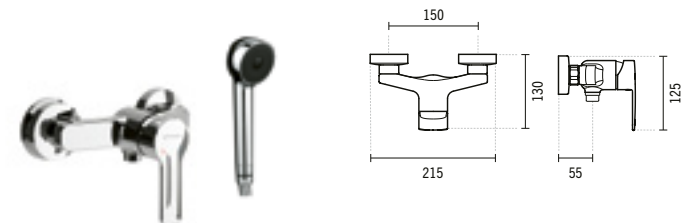

5580701

START SHOWER MIXER

215x130x125mm / 1.6Kg
Includes Mixa hand-shower, flexible 1.75m stainless steel mesh and shower holder.
Debit to 3 Bar with full opening (50% cold + 50% hot): 20.5l/m.