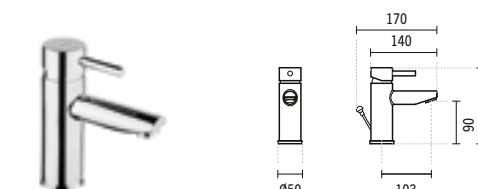

NEW ÍCONE

5264301

NEW ÍCONE TALL BASIN MIXER

Ø50x180x335mm / 2.5Kg
Includes flexible H/C in stainless steel mesh and fixing kit.
Debit to 3 Bar with full opening (50% cold + 50% hot): 16.8l/m.
Possibility of application of flow reducer.

AVAILABLE COLOURS

5260300

NEW ÍCONE BASIN MIXER WITH WASTE

Ø50x170x160mm / 1.4Kg
Includes flexible H/C in stainless steel mesh and fixing kit.
Debit to 3 Bar with full opening (50% cold + 50% hot): 16.8l/m.
Possibility of application of flow reducer.

AVAILABLE COLOURS

5261000

NEW ÍCONE BASIN MIXER WITH COLD OPEN AND WASTE

Ø50x170x160mm / 1.4Kg
Includes flexible H/C in stainless steel mesh and fixing kit.
Debit to 3 Bar with full opening (50% cold + 50% hot): 12.0l/m.
Possibility of application of flow reducer.

5261001

NEW ÍCONE BASIN MIXER WITH COLD OPEN

Ø50x140x160mm / 1.1Kg
Includes flexible H/C in stainless steel mesh and fixing kit.
Debit to 3 Bar with full opening (50% cold + 50% hot): 12.0l/m.
Possibility of application of flow reducer.

5267300

NEW ÍCONE LONG SPOUT BASIN MIXER WITH WASTE

Ø50x200x160mm / 1.3Kg
Includes flexible H/C in stainless steel mesh and fixing kit.
Debit to 3 Bar with full opening (50% cold + 50% hot): 16.8l/m.
Possibility of application of flow reducer.

5267301

NEW ÍCONE LONG SPOUT BASIN MIXER

Ø50x180x160mm / 1.3Kg
Includes flexible H/C in stainless steel mesh and fixing kit.
Debit to 3 Bar with full opening (50% cold + 50% hot): 16.8l/m.
Possibility of application of flow reducer.

SYMBOLS

Long Spout

Cold Open System