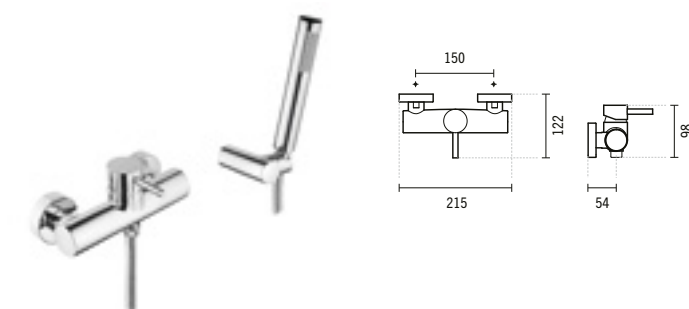

5260701

NEW ÍCONE SHOWER MIXER

215x122x94mm / 1.9Kg
Includes flexible H/C stainless steel mesh fixing kit.
Possibility of application of flow reducer.