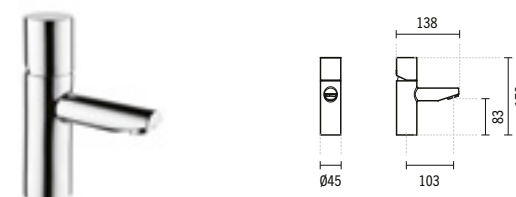

5060301

SINGLE PLUS BASIN MIXER

Ø45x138x172mm / 2.4Kg

Includes flexible H/C in stainless steel mesh, VDA and fixing kit.