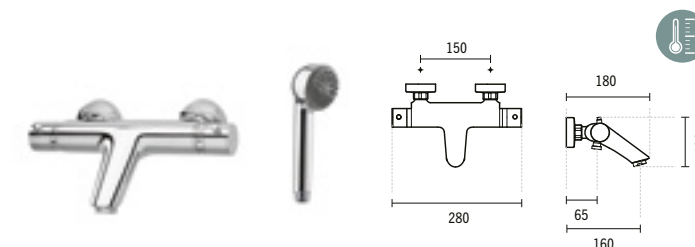

TORUS

5374801

TORUS THERMOSTATIC BATH MIXER WITH OMEGA HAND SHOWER
280x180x106mm / 2.5Kg
Includes Omega 1 function hand-shower, 1.70m flexible and adjustable support.