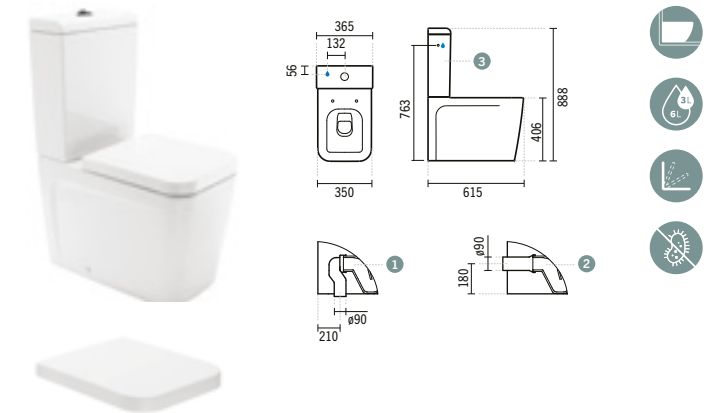

SYMBOLS

Back to wall

Dual Flush
6/3L

Slowclose

Anti-bacterial