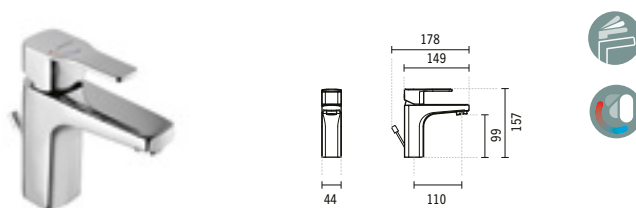

5270331

ADVANCE BASIN MIXER WITH ECOSPOT AND COLD OPEN
44x149x157mm / 1.4Kg
Includes flexible H/C in stainless steel mesh and fixing kit.
Debit 4.0 to 6.0l/m at 80.