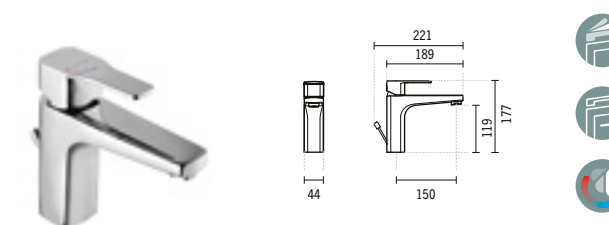

5277331

ADVANCE LONG SPOUT BASIN MIXER WITH ECOSPOT AND COLD OPEN
44x189x177mm / 1.8Kg
Includes flexible H/C in stainless steel mesh and fixing kit.
Debit 4.0 to 6.0l/m at 80.