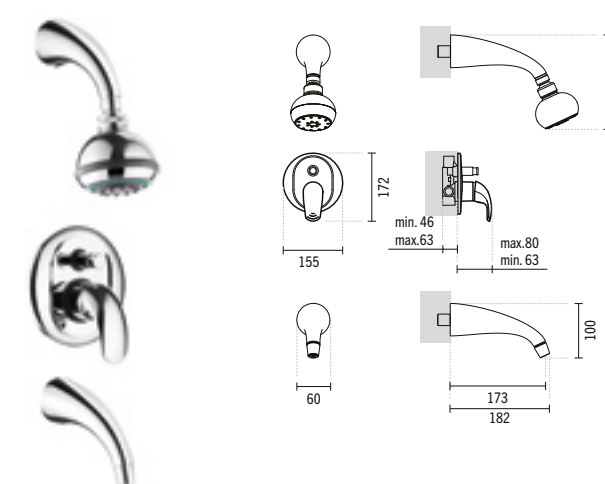

5001801

ALFA CONCEALED 4-WAY SHOWER VALVE WITH SHOWER HEAD AND SPOUT
2.6Kg
Includes multifunction head-shower, spout and stem.