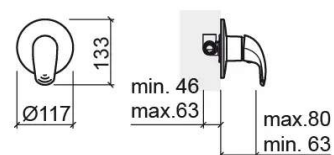

Alfa concealed 3-way shower valve - Chrome

Ref. 500170111C

EAN Code. 5604815600667

Description

Please check availability

Technical Information

Length: 80 mm

Width: 117 mm

Height: 133 mm

Weight: 0.96 kg

Collection: [Alfa](#)

Product type: Taps

Style: Contemporary

Material: Brass

Installation type: Concealed

Features

- Single lever mixer
- Shower solution for 1 water outlet (3-way)