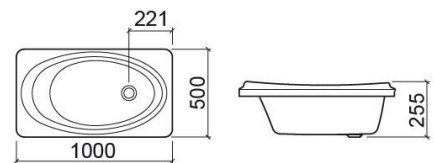

Babybath bath - White

Ref. 8067000000

EAN Code. 5604815436396

Description

Babybath 80x45cm bath

Features

- Waste not included

Technical Information

Length: 1000 mm

Width: 500 mm

Height: 255 mm

Weight: 12 kg

Collection: [Babybath](#)

Product type: Kids,Baths

Material: Acrylic

Installation type: Standard

Variations

White

800x450x255 mm

Ref. 8066000000

EAN Code. 5604815436389

Weight: 8 kg

Downloads

Cleaning Manuals