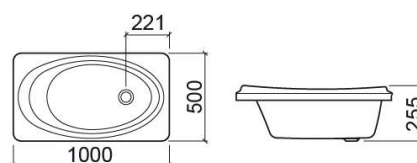

Babybath bath - White

Ref. 8067000000

EAN Code. 5604815436396

Description

Babybath 80x45cm bath

Features

- Waste not included

Technical Information

Length: 1000 mm

Width: 500 mm

Height: 255 mm

Weight: 12 kg

Collection: [Babybath](#)

Product type: Kids,Baths

Material: Acrylic

Installation type: Standard

Variations

White

800x450x255 mm

Ref. 8066000000

EAN Code. 5604815436389

Weight: 8 kg

Downloads

Cleaning Manuals