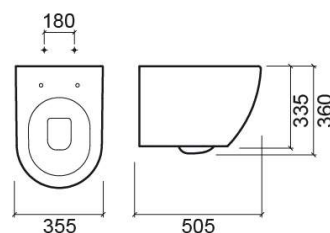

Sanibold wall hung toilet with Rimflush and toilet seat - White

Ref. 137938004

EAN Code. 5604815330625

Technical Information

Length: 505 mm

Width: 355 mm

Height: 360 mm

Weight: 26.20 kg

Variations

Matte white
505x355x360 mm

Ref. 137938604
EAN Code. 5604815329483
Weight: 26.20 kg

Matte black
505x355x360 mm

Ref. 137938264
EAN Code. 5604815329476
Weight: 26.20 kg

Downloads

Videos

RimFlush (JPG) , Install a wall hung toilet with a hidden fixation (JPG) ,