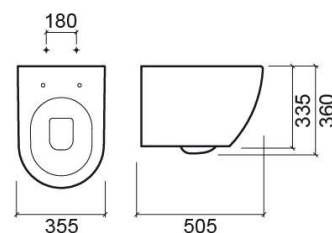

Sanibold wall hung toilet with Rimflush and toilet seat - White

Ref. 137938004

EAN Code. 5604815330625

Technical Information

Length: 505 mm

Width: 355 mm

Height: 360 mm

Weight: 26.20 kg

Variations

Matte white

505x355x360 mm

Ref. 137938604

EAN Code. 5604815329483

Weight: 26.20 kg

Matte black

505x355x360 mm

Ref. 137938264

EAN Code. 5604815329476

Weight: 26.20 kg

Downloads

Videos

RimFlush (JPG) , Install a wall hung toilet with a hidden fixation (JPG) ,

Cleaning Manuals

Cleaning Manual (PDF) ,