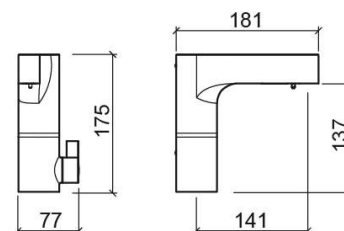

Twocare sensor basin tap - Chrome

Ref. 507039111

EAN Code. 5604815616590

Description

The centre of the tap body has a blue ring light above the sensor. When detecting the presence of the hands it activates the supply of liquid soap. Once the hands soaped and placed below that lighted indicator, the electronic unit activates the water that stops immediately after the user leaves. This lighted spot also acts as a battery replacement indicator when it lights up or flashes red.

Technical Information

Length: 181 mm

Width: 77 mm

Height: 175 mm

Weight: 2.64 kg

Collection: Twocare

Product type: Reduced mobility, Taps

Style: Contemporary

Material: Brass

Installation type: Basin shelf

Features

- Flow rate at 3 Bar - 6.7L/min
- With automatic soap dispenser activated by a sensor
- Fixing kit included
- Flexible connector and electrical spare part box included
- Sensor mixer
- Batteries not included
- With sensor or touch water activation
- Power supply - 6V transformer and/or 4 AA batteries