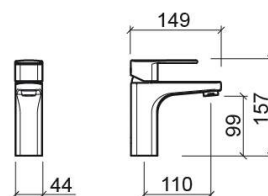

Advance basin mixer with EcoSpot and Cold Open - Chrome

Ref. 527033111

EAN Code. 5604815614411

Technical Information

Length: 149 mm

Width: 44 mm

Height: 157 mm

Weight: 1.45 kg

Collection: Advance

Product type: Taps

Style: Contemporary

Material: Brass; ZAMAK

Installation type: Basin shelf

Features

- With ColdOpen system
- With EcoSpot system
- Fixing kit included
- Hot & cold flexible connectors included
- Single lever mixer
- Waste not included
- Flow rate at 3 Bar - 4L/min to 6L/min