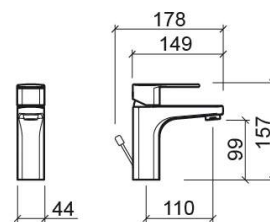

Advance basin mixer with EcoSpot, Cold Open and waste - Chrome

Ref. 527033011

EAN Code. 5604815614428

Technical Information

Length: 178 mm

Width: 44 mm

Height: 157 mm

Weight: 1.93 kg

Collection: Advance

Product type: Taps

Style: Contemporary

Material: Brass; ZAMAK

Installation type: Basin shelf

Features

- With ColdOpen system
- With EcoSpot system
- Fixing kit included
- Hot & cold flexible connectors included
- Single lever mixer
- Automatic outlet valve included
- Flow rate at 3 Bar - 4L/min to 6L/min