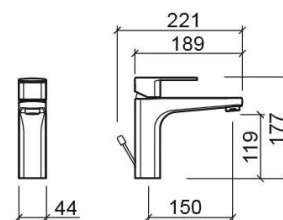

Advance long spout basin mixer with EcoSpot, Cold Open and waste - Chrome

Ref. 527733011

EAN Code. 5604815614466

Technical Information

Length: 221 mm

Width: 44 mm

Height: 177 mm

Weight: 2022-02-18 00:00:00 kg

Collection: Advance

Product type: Taps

Style: Contemporary

Material: Brass; ZAMAK

Installation type: Basin shelf

Features

- With ColdOpen system
- With EcoSpot system
- Fixing kit included
- Hot & cold flexible connectors included
- Single lever mixer
- Automatic outlet valve included
- Flow rate at 3 Bar - 4L/min to 6L/min