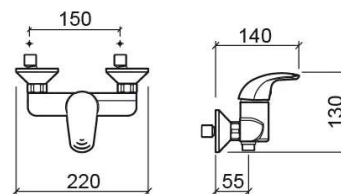

Alfa shower valve with Omega hand shower - Chrome

Ref. 500070111

EAN Code. 5604815600360

Description

Please check availability

Technical Information

Length: 220 mm

Width: 140 mm

Height: 130 mm

Weight: 1.98 kg

Collection: [Alfa , Omega](#)

Product type: Taps

Style: Contemporary

Material: Brass

Installation type: Wall mounted

Features

- Flow rate at 3 Bar - 20L/min
- Hand shower - 1 function
- Single lever mixer
- Omega hand shower, 1.70m shower hose and wall bracket included

Downloads

Cleaning Manuals

[Cleaning Manual \(PDF\)](#) ,

2D & 3D Files