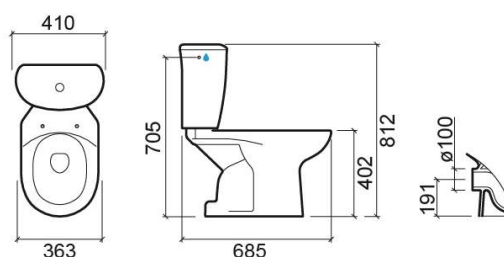

Aveiro Pack HO close coupled toilet with cistern water supply and toilet seat - White

Ref. 103938004

EAN Code. 5604815329704

Technical Information

Length: 363 mm

Width: 685 mm

Height: 812 mm

Weight: 33.9 kg

Collection: Aveiro

Product type: Toilets

Style: Traditional

Product Format: Oval

Material: Ceramic

Installation type: Floor

Features

- Horizontal outlet
- Side fixings
- Fixing kit included
- Flush mechanism included
- Trap not included