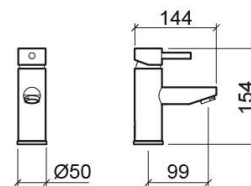

## Technical Information

Length: 144 mm

Width: 50 mm

Height: 154 mm

Weight: 2.33 kg

Collection: Ícone

Product type: Taps

Style: Contemporary