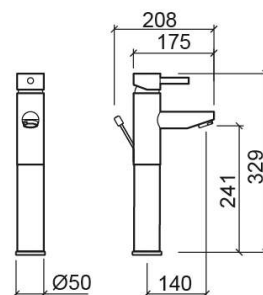

# Ícone Eco tall basin mixer with waste - Chrome

Ref. 552430011

EAN Code. 5604815609745

## Technical Information

Length: 208 mm

Width: 50 mm

Height: 329 mm

Weight: 2.33 kg

Collection: Ícone Eco

Product type: Taps

Style: Contemporary