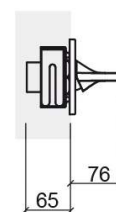

Line 42 concealed 3-way shower valve - Chrome

Ref. 555710111

EAN Code. 5604815614930

Technical Information

Length: 76 mm

Width: 163 mm

Height: 105 mm

Weight: 1.60 kg

Collection: [Line 42](#)

Product type: Taps

Style: Contemporary

Material: Brass; ZAMAK

Installation type: Concealed

Features

- Installation frame included
- Flow rate at 3 Bar - 18L/min
- Fixing kit included
- Hot & cold flexible connectors included
- Single lever mixer
- Can be installed using a box
- Shower solution for 1 water outlet (3-way)