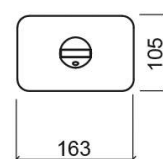

Line 42 concealed 3-way shower valve - Chrome

Ref. 555710111

EAN Code. 5604815614930

Technical Information

Length: 76 mm

Width: 163 mm

Height: 105 mm

Weight: 1.60 kg

Collection: [Line 42](#)

Product type: Taps

Style: Contemporary

Material: Brass; ZAMAK

Installation type: Concealed

Features

- Installation frame included
- Flow rate at 3 Bar - 18L/min
- Fixing kit included
- Hot & cold flexible connectors included
- Single lever mixer
- Can be installed using a box
- Shower solution for 1 water outlet (3-way)