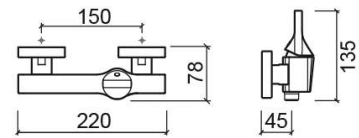

Line 42 shower valve - White

Ref. 555070100

EAN Code. 5604815611977

Technical Information

Length: 220 mm

Width: 78 mm

Height: 135 mm

Weight: 1.95 kg

Collection: [Line 42](#)

Product type: Taps

Style: Contemporary

Material: Brass; ZAMAK

Installation type: Wall mounted

Features

- Flow rate at 3 Bar - 22.5L/min
- Single lever mixer

Variations

Chrome

220x78x135 mm

Ref. 555070111

EAN Code. 5604815611892

Weight: 1.95 kg

Matte Black and Chrome

220x78x135 mm

Ref. 555070116