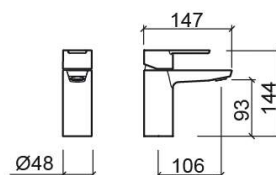

Master 40 basin mixer - Chrome

Ref. 525030111

EAN Code. 5604815612721

Technical Information

Length: 147 mm

Width: 48 mm

Height: 144 mm

Weight: 1.46 kg

Collection: [Master 40](#)

Product type: Taps

Style: Contemporary

Material: Brass; ZAMAK

Installation type: Basin shelf

Features

- Flow rate at 3 Bar - 5L/min
- Fixing kit included
- Hot & cold flexible connectors included
- Flow restrictor included
- Single lever mixer
- Waste not included