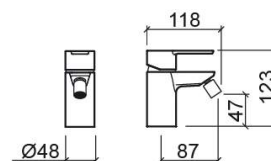

Master 40 bidet mixer - Chrome

Ref. 525040111

EAN Code. 5604815612738

Technical Information

Length: 118 mm

Width: 48 mm

Height: 123 mm

Weight: 1.26 kg

Collection: Master 40

Product type: Taps

Style: Contemporary

Material: Brass; ZAMAK

Installation type: Bidet

Features

- Flow rate at 3 Bar - 5L/min
- Fixing kit included
- Hot & cold flexible connectors included
- Flow restrictor included
- Single lever mixer
- Waste not included