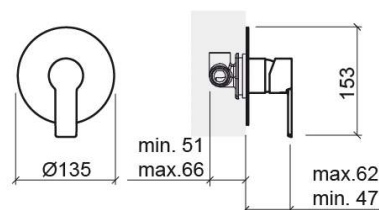

## Technical Information

Length: 62 mm

Width: 135 mm

Height: 153 mm

Weight: 1.03 kg

Collection: Master 40

Product type: Taps

Style: Contemporary