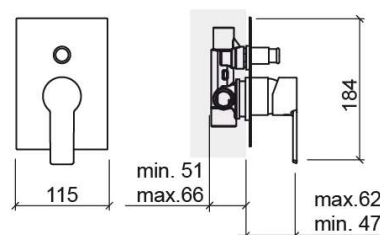

Master 40 concealed 4-way rectangular shower valve - Chrome

Ref. 525780111C

EAN Code. 5604815615531

Technical Information

Length: 62 mm

Width: 115 mm

Height: 184 mm

Weight: 1.50 kg

Collection: Master 40

Product type: Taps

Style: Contemporary

Material: Brass; ZAMAK

Installation type: Concealed

Features

- Single lever mixer
- Shower solution for 2 water outlets (4-way)
- Flow rate at 3 Bar - 19.5/25.5L/min