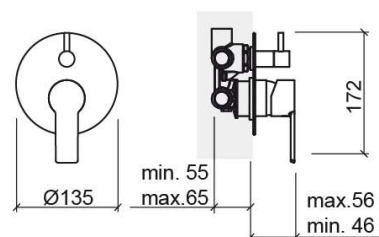

Master 40 concealed 5-way round shower valve - Chrome

Ref. 525160111C

EAN Code. 5604815615548

Technical Information

Length: 56 mm

Width: 135 mm

Height: 172 mm

Weight: 1.48 kg

Collection: Master 40

Product type: Taps

Style: Contemporary

Material: Brass; ZAMAK

Installation type: Concealed

Features

- Single lever mixer
- Shower solution for 3 water outlets (5-way)

Downloads