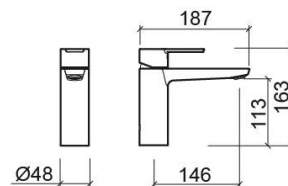

Master 40 long spout basin mixer - Chrome

Ref. 525730111

EAN Code. 5604815612806

Technical Information

Length: 187 mm

Width: 48 mm

Height: 163 mm

Weight: 1.52 kg

Collection: [Master 40](#)

Product type: Taps

Style: Contemporary

Material: Brass; ZAMAK

Installation type: Basin shelf

Features

- Flow rate at 3 Bar - 5L/min
- Fixing kit included
- Hot & cold flexible connectors included
- Flow restrictor included
- Single lever mixer
- Waste not included