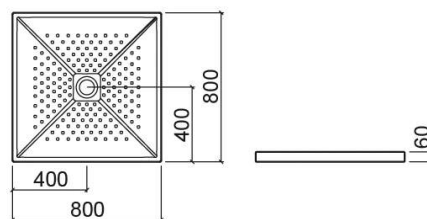

Moraira square shower tray with central waste - White

Discontinued

Ref. 107245004

EAN Code. 5604815108729

Description

Moraira 80x80cm shower tray

Discontinued product - available until permanent stock rupture.

Features

- Textured bottom
- Ø90mm waste with built-in trap not included

Technical Information

Length: 800 mm

Width: 800 mm

Height: 60 mm

Weight: 30.60 kg

Collection: [Moraira](#)

Product type: Shower trays

Style: Traditional

Product Format: Square

Material: Ceramic

Installation type: Concealed

Variations

White (Discontinued)

900x900x60 mm