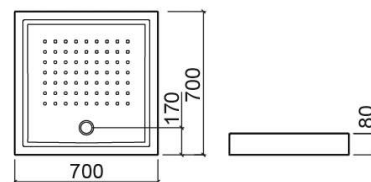

Mosaico shower tray with 8cm high profile - White

Ref. 8002300000

EAN Code. 5604815421170

Description

Mosaico 75x75x8cm shower tray

Depth (waste area) ? 52mm

Features

- Textured bottom
- Ø90mm waste with built-in trap not included

Technical Information

Length: 700 mm

Width: 700 mm

Height: 80 mm

Weight: 10.7 kg

Collection: Mosaico

Product type: Shower trays

Style: Traditional

Product Format: Square

Material: Acrylic

Installation type: Countertop

Variations

White

750x750x80 mm

Ref. 8002600000

EAN Code. 5604815421200