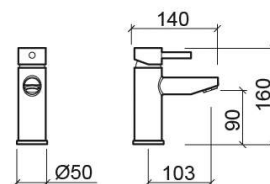

New Ícone basin mixer with Cold Open - Chrome

Ref. 526100111

EAN Code. 5604815613377

Technical Information

Length: 140 mm

Width: 50 mm

Height: 160 mm

Weight: 1.08 kg

Collection: New Ícone

Product type: Taps

Style: Contemporary

Material: Brass

Installation type: Basin shelf

Features

- Flow rate at 3 Bar - 12L/min
- With ColdOpen system
- Fixing kit included
- Hot & cold flexible connectors included
- Single lever mixer
- Waste not included