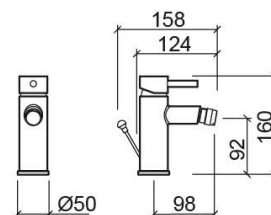

# New Ícone bidet mixer with waste - Chrome

Ref. 526040011

EAN Code. 5604815613162

## Technical Information

Length: 158 mm

Width: 50 mm

Height: 160 mm

Weight: 1.41 kg

Collection: [New Ícone](#)

Product type: Taps

Style: Contemporary

## Features

- Flow rate at 3 Bar - 17L/min
- Fixing kit included
- Hot & cold flexible connectors included
- Single lever mixer
- Automatic outlet valve included