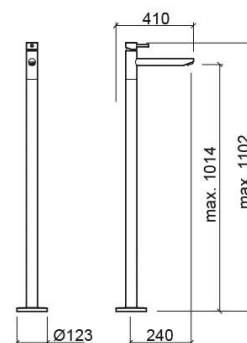

New Ícone freestanding basin mixer - Chrome

Ref. 526010111

EAN Code. 5604815613155

Technical Information

Length: 410 mm

Width: 123 mm

Height: 1102 mm

Weight: 14.85 kg

Collection: [New Ícone](#)

Product type: Taps

Style: Contemporary

Material: Brass; ZAMAK

Installation type: Floor

Features

- Flow rate at 3 Bar - 16.8L/min
- Fixing kit included
- Single lever mixer
- Waste not included