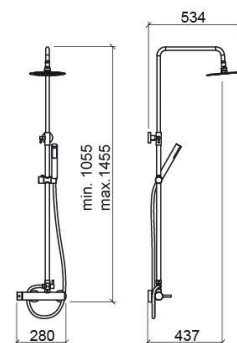

New Ícone shower kit - Chrome

Ref. 526670111

EAN Code. 5604815613339

Technical Information

Length: 534 mm

Width: 280 mm

Height: 1455 mm

Weight: 5.16 kg

Collection: [New Ícone](#)

Product type: Kits, rails and hand showers

Style: Contemporary

Product Format: Round

Material: ABS; Stainless steel; Brass

Installation type: Wall mounted

Features

- With height-adjustable, swivel wall bracket
- Contents of the kit - New Ícone mixer, Duo hand shower, shower head and 1.70m shower hose
- Fixing kit included
- Flow rate at 3 Bar - 12/14L/min