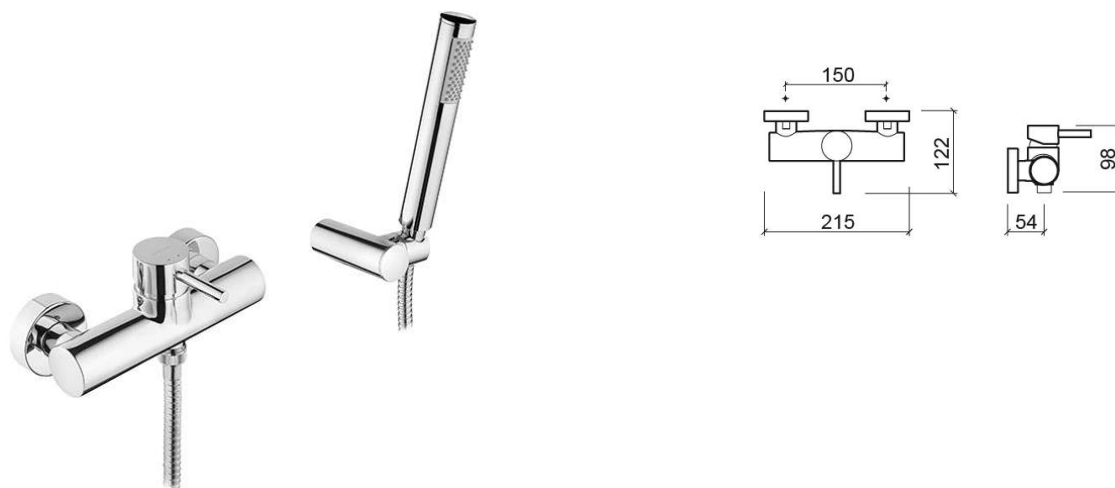

New Ícone shower valve - Chrome

Ref. 526070111

EAN Code. 5604815612929

Technical Information

Length: 122 mm

Width: 215 mm

Height: 98 mm

Weight: 1.90 kg

Collection: [New Ícone](#)

Product type: Taps

Style: Contemporary

Material: Brass

Installation type: Wall mounted

Features

- Hand shower - 1 function
- Single lever mixer
- Duo hand shower, 1.75m shower hose and wall bracket included
- Flow rate at 3 Bar - 11L/min