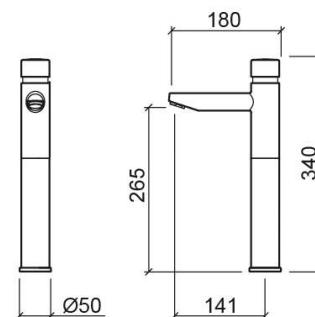

# New Ícone timed flow tall basin tap - Chrome

Ref. 526534111

EAN Code. 5604815613179

## Technical Information

Length: 180 mm

Width: 50 mm

Height: 340 mm

Weight: 2.46 kg

Collection: [New Ícone](#)

Product type: Taps

Style: Contemporary

Material: Brass

Installation type: Basin shelf

## Features

- Flow rate adjustable at 3 Bar - 4-13L/min
- Flexible connector included
- Fixing kit included
- Run time - 10s
- Timed flow tap
- Waste not included