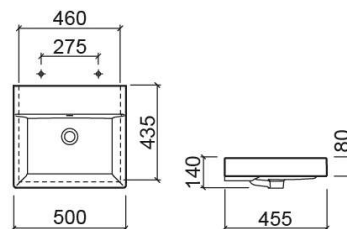

Novelda Plus basin - White

Ref. 118109004

EAN Code. 5604815327472

Technical Information

Length: 500 mm

Width: 455 mm

Height: 140 mm

Weight: 12.27 kg

Collection: [Novelda Plus](#)

Product type: Basins

Style: Contemporary

Product Format: Rectangular

Material: Ceramic

Installation type: Semi-recessed; Wall hung

Features

- With overflow ring
- With overflow
- Fixing kit included
- Without tap hole

Variations

White
600x455x140 mm
Ref. 118119004
EAN Code. 5604815327489
Weight: 14.4 kg

White
700x455x130 mm
Ref. 118129004
EAN Code. 5604815327496
Weight: 17.5 kg

White
1200x450x160 mm
Ref. 118159004
EAN Code. -
Weight: 34.60 kg