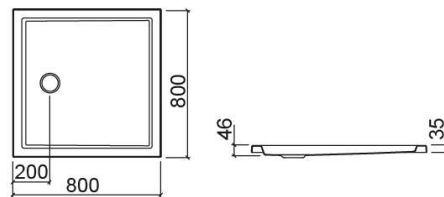

## Description

Piano 100x100cm shower tray

## Technical Information

Length: 800 mm

Width: 800 mm

Height: 46 mm

Weight: 11 kg

Collection: Piano

Product type: Shower trays

Style: Contemporary

## Features

- Ø90mm waste with built-in trap not included
- Exterior profile height - 35mm

## Variations

---

White  
900x900x46 mm  
Ref. 8035300000  
EAN Code. 5604815444803  
Weight: 13 kg

White  
997x1000x48 mm  
Ref. 8035400000  
EAN Code. 5604815444810  
Weight: 15 kg