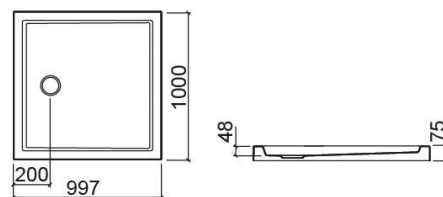

## Description

Piano 90x90cm shower tray

## Technical Information

Length: 1000 mm

Width: 1000 mm

Height: 75 mm

Weight: 15 kg

Collection: Piano

Product type: Shower trays

Style: Contemporary

## Features

- Ø90mm waste with built-in trap not included

## Variations

---

White  
800x800x75 mm  
Ref. 8035500000  
EAN Code. 5604815444827  
Weight: 11 kg

White  
900x900x75 mm  
Ref. 8035600000  
EAN Code. 5604815444834  
Weight: 13 kg