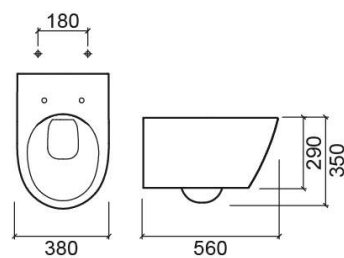

Sanlife wall hung toilet with Rimflush and toilet seat - White

Ref. 136932004

EAN Code. 5604815326734

Technical Information

Length: 350 mm

Width: 489 mm

Height: 372 mm

Weight: 25 kg

Variations

Matte white
350x489x372 mm

Ref. 136932604
EAN Code. 5604815329483
Weight: 25 kg

Matte black
350x489x372 mm

Ref. 136932264
EAN Code. 5604815329476
Weight: 25 kg

Downloads

Videos

RimFlush (JPG) , Rimflush - Sanlife (JPG) ,