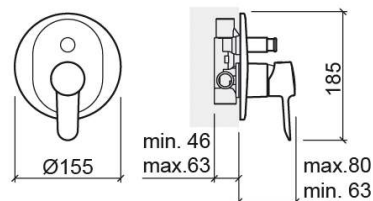

# Torus concealed 4-way shower valve - Chrome

Ref. 537180111C

EAN Code. 5604815608755

## Technical Information

Length: 80 mm

Width: 155 mm

Height: 185 mm

Weight: 1.34 kg

Collection: [Torus](#)

Product type: Taps

Style: Contemporary