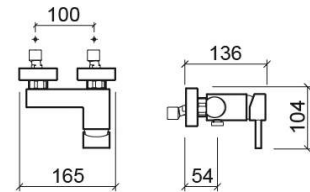

### Technical Information

Length: 136 mm

Width: 165 mm

Height: 104 mm

Weight: 1.19 kg

Collection: Tube

Product type: Taps

Style: Contemporary