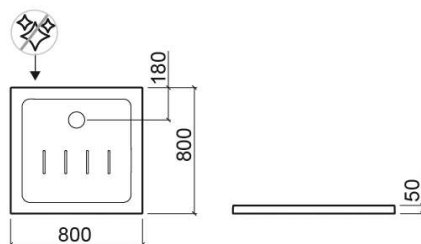

## Waterline square shower tray - White

Ref. 107470004

EAN Code. 5604815314854

## Description

Waterline 90x90cm shower tray

## Technical Information

Length: 800 mm

Width: 800 mm

Height: 50 mm

Weight: 27.8 kg

Collection: [Waterline](#)

Product type: Shower trays

Style: Contemporary

## Features

- Textured bottom
- Ø90mm waste with built-in trap not included
- Low profile tray

Variations

---

White  
900x900x50 mm  
Ref. 107780004  
EAN Code. 5604815328851  
Weight: 33.86 kg