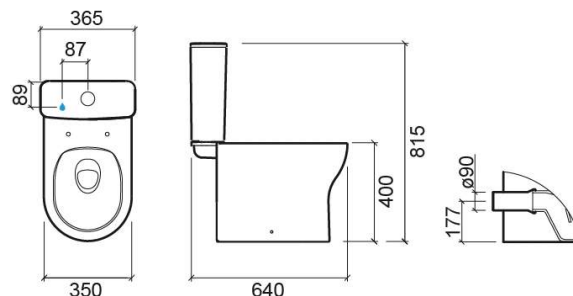

Winner HO close coupled toilet with Rimflush and toilet seat - White

Ref. 142922004

EAN Code. 5604815330366

Description

Pack elements: Close coupled HO toilet (142021004), Toilet cistern with flush mechanism (142111004LM), Duroplast toilet seat with Easyclip and Slowclose (2423100)

Technical Information

Length: 646 mm

Width: 350 mm

Height: 815 mm

Weight: 42.76 kg

Collection: Winner

Product type: Toilets

Style: Contemporary